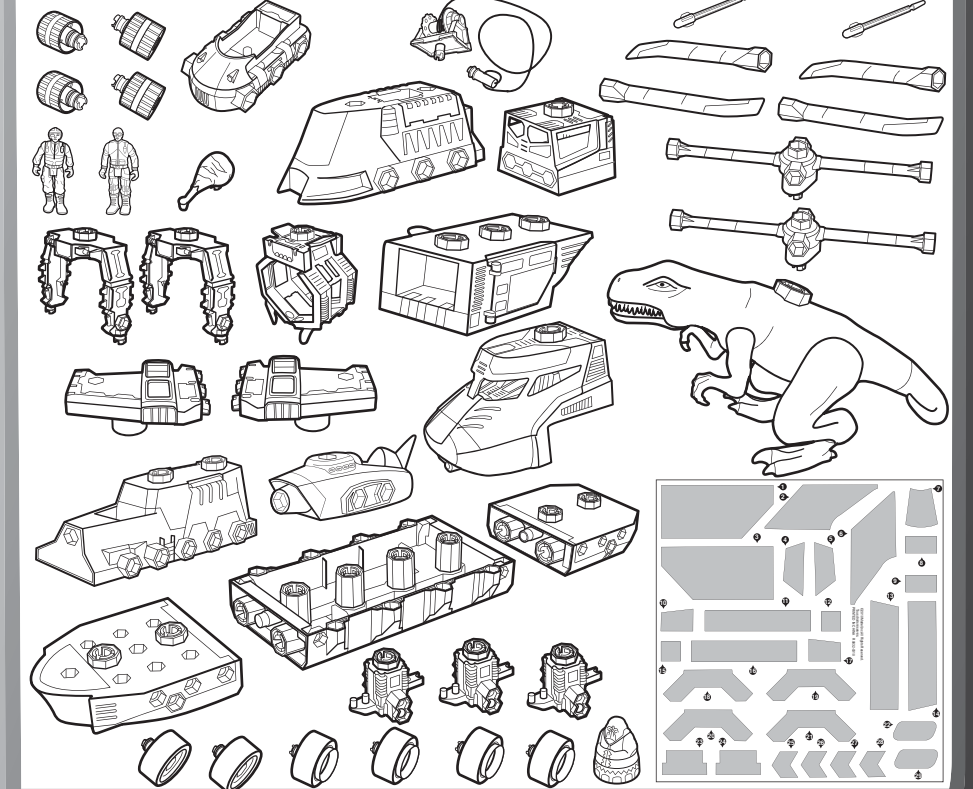

CONTENTS / 4+