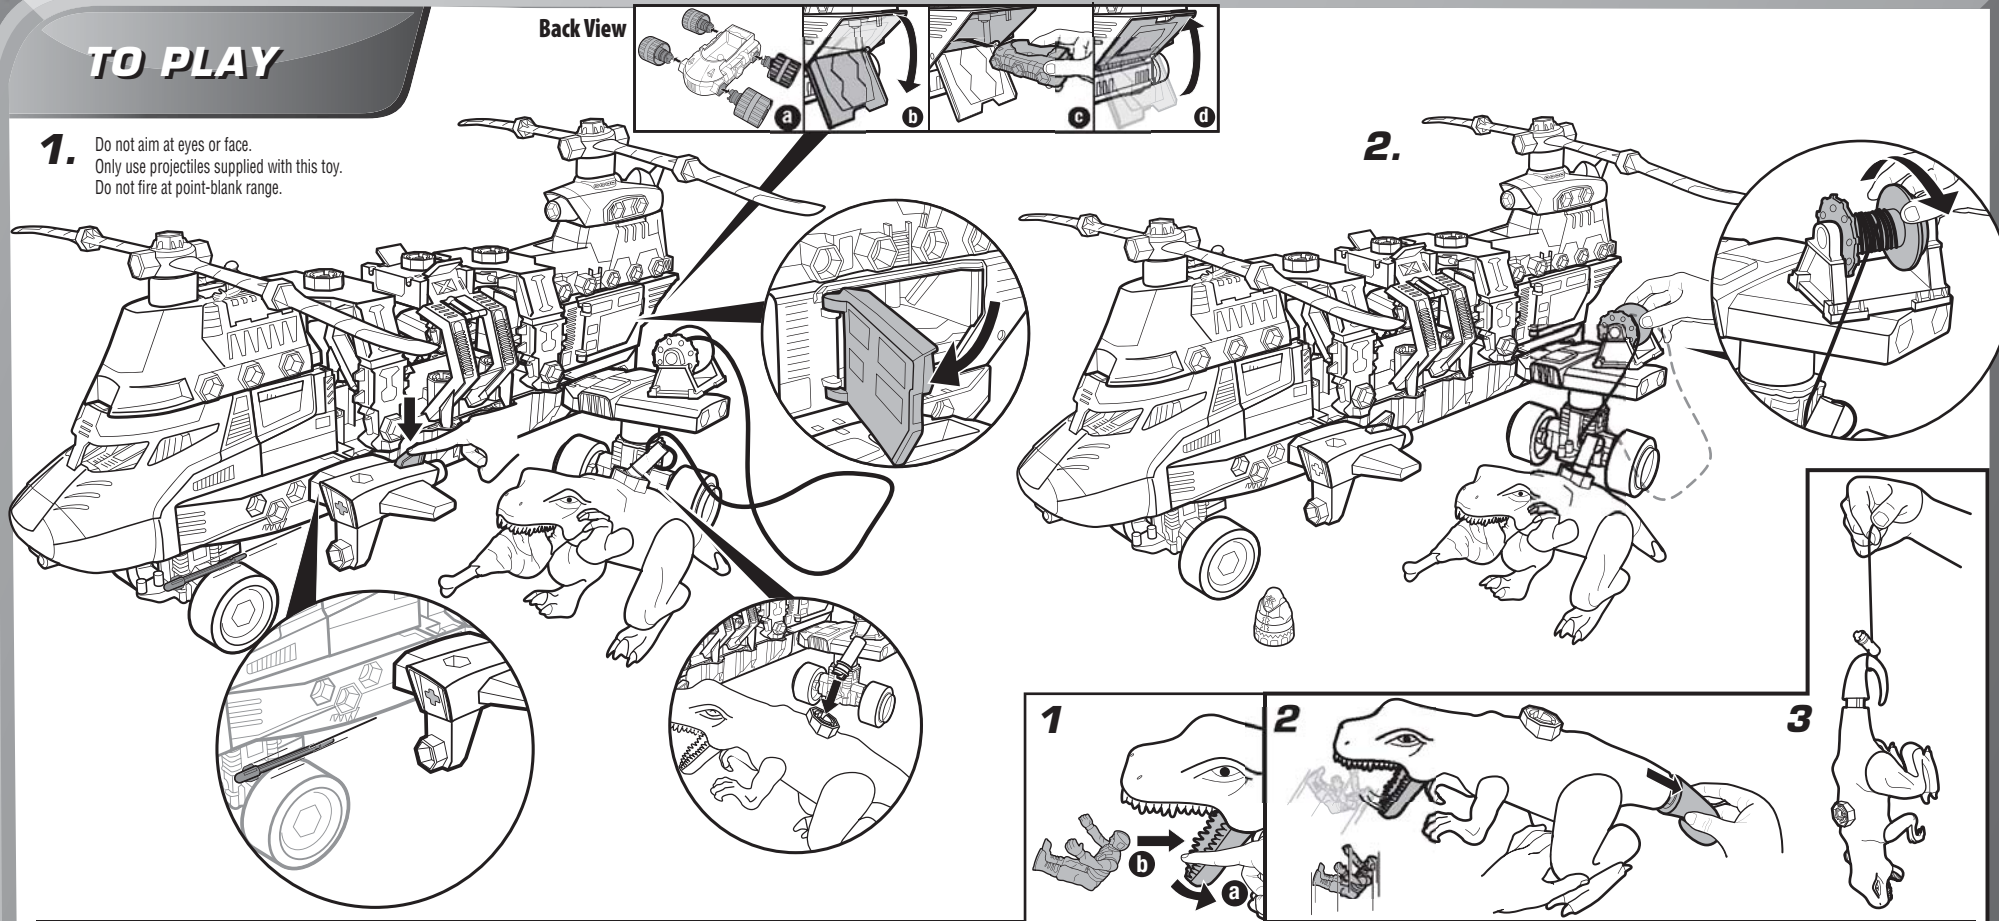

MATCHBOX

JURASSIC COPTER™

INSTRUCTIONS

TO PLAY

1. Do not aim at eyes or face. Only use projectiles supplied with this toy. Do not fire at point-blank range.