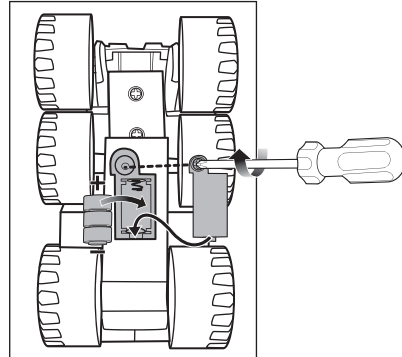

This is a battery-operated product.
1 flyer (00007-1849G6) is required
to be placed inside the packaging.

BATTERY INSTALLATION / REPLACEMENT

- Unscrew the battery cover with a Phillips head screwdriver (not included).
- Remove batteries and dispose of them safely. Install 3 new button-cell AG13 (LR44) batteries in the orientation (+/-) shown.
- Replace battery cover and tighten screw.
- Replace the batteries if the sounds distorts or the lights dim.

Battery Safety Information

In exceptional circumstances batteries may leak fluids that can cause a chemical burn injury or ruin your product. To avoid battery leakage:

- Non-rechargeable batteries are not to be recharged.
- Rechargeable batteries are to be removed from the product before being charged (if designed to be removable).
- Rechargeable batteries are only to be charged under adult supervision (if designed to be removable).
- Do not mix alkaline, standard (carbon-zinc), or rechargeable (nickel-cadmium) batteries.
- Do not mix old and new batteries.

1. Only batteries of the same or equivalent type as recommended are to be used.
   - Batteries are to be inserted with the correct polarity.
   - Exhausted batteries are to be removed from the product.
   - The supply terminals are not to be short-circuited.
   - Dispose of battery(ies) safely.
   - Do not dispose of this product in a fire. The batteries inside may explode or leak.
2. Protect the environment by not disposing of this product with household waste [2002/96/EC]. Check your local authority for recycling advice and facilities.