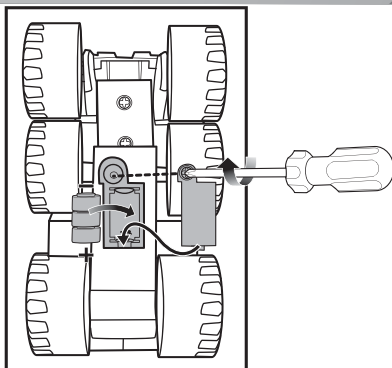

This is a battery-operated product. 1 flyer (00007-1849G6) is required to be placed inside the packaging.

BATTERY INSTALLATION / REPLACEMENT

- Unscrew the battery cover with a Phillips head screwdriver (not included).
- Remove batteries and dispose of them safely. Install 3 new button-cell AG13 (LR44) batteries in the orientation (+/-) shown.
- Replace battery cover and tighten screw.
- Replace the batteries if the sounds distorts or the lights dim.

Battery Safety Information

In exceptional circumstances batteries may leak fluids that can cause a chemical burn injury or ruin your product. To avoid battery leakage:

- Non-rechargeable batteries are not to be recharged.
- Rechargeable batteries are to be removed from the product before being charged (if designed to be removable).
- Rechargeable batteries are only to be charged under adult supervision (if designed to be removable).
- Do not mix alkaline, standard (carbon-zinc), or rechargeable (nickel-cadmium) batteries.
- Do not mix old and new batteries.

- Only batteries of the same or equivalent type as recommended are to be used.
- Batteries are to be inserted with the correct polarity.
- Exhausted batteries are to be removed from the product.
- The supply terminals are not to be short-circuited.
- Dispose of battery(ies) safely.
- Do not dispose of this product in a fire. The batteries inside may explode or leak.

Protect the environment by not disposing of this product with household waste [2002/96/EC]. Check your local authority for recycling advice and facilities.