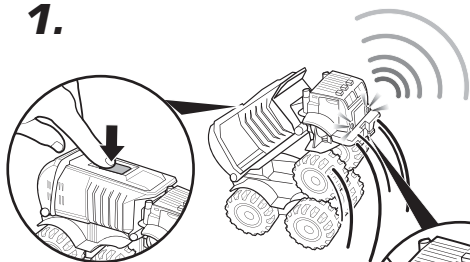

This is a battery-operated product. 1 flyer (00007-1849G6) is required to be placed inside the packaging.

BATTERY INSTALLATION / REPLACEMENT

- Unscrew the battery cover with a Phillips head screwdriver (not included).
- Remove batteries and dispose of them safely. Install 3 new button-cell AG13 (LR44) batteries in the orientation (+/-) shown.
- Replace battery cover and tighten screw.
- Replace the batteries if the sounds distorts or the lights dim.

Battery Safety Information

In exceptional circumstances batteries may leak fluids that can cause a chemical burn injury or ruin your product. To avoid battery leakage:

- Non-rechargeable batteries are not to be recharged.
- Rechargeable batteries are to be removed from the product before being charged (if designed to be removable).
- Rechargeable batteries are only to be charged under adult supervision (if designed to be removable).
- Do not mix alkaline, standard (carbon-zinc), or rechargeable (nickel-cadmium) batteries.
- Do not mix old and new batteries.

- Only batteries of the same or equivalent type as recommended are to be used.
- Batteries are to be inserted with the correct polarity.
- Exhausted batteries are to be removed from the product.
- The supply terminals are not to be short-circuited.
- Dispose of battery(ies) safely.
- Do not dispose of this product in a fire. The batteries inside may explode or leak.

Protect the environment by not disposing of this product with household waste [2002/96/EC]. Check your local authority for recycling advice and facilities.

TO PLAY

1.

2.

3.

MATCHBOX

REAL TALKING STINKY™ INSTRUCTIONS

Please keep these instructions for future reference as they contain important information.

CONTENTS / 3+

R0845-0920
ASST. R0843