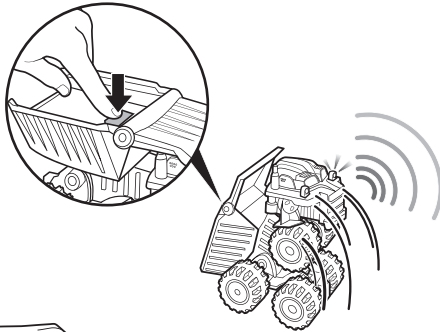

TO PLAY

1.

2.