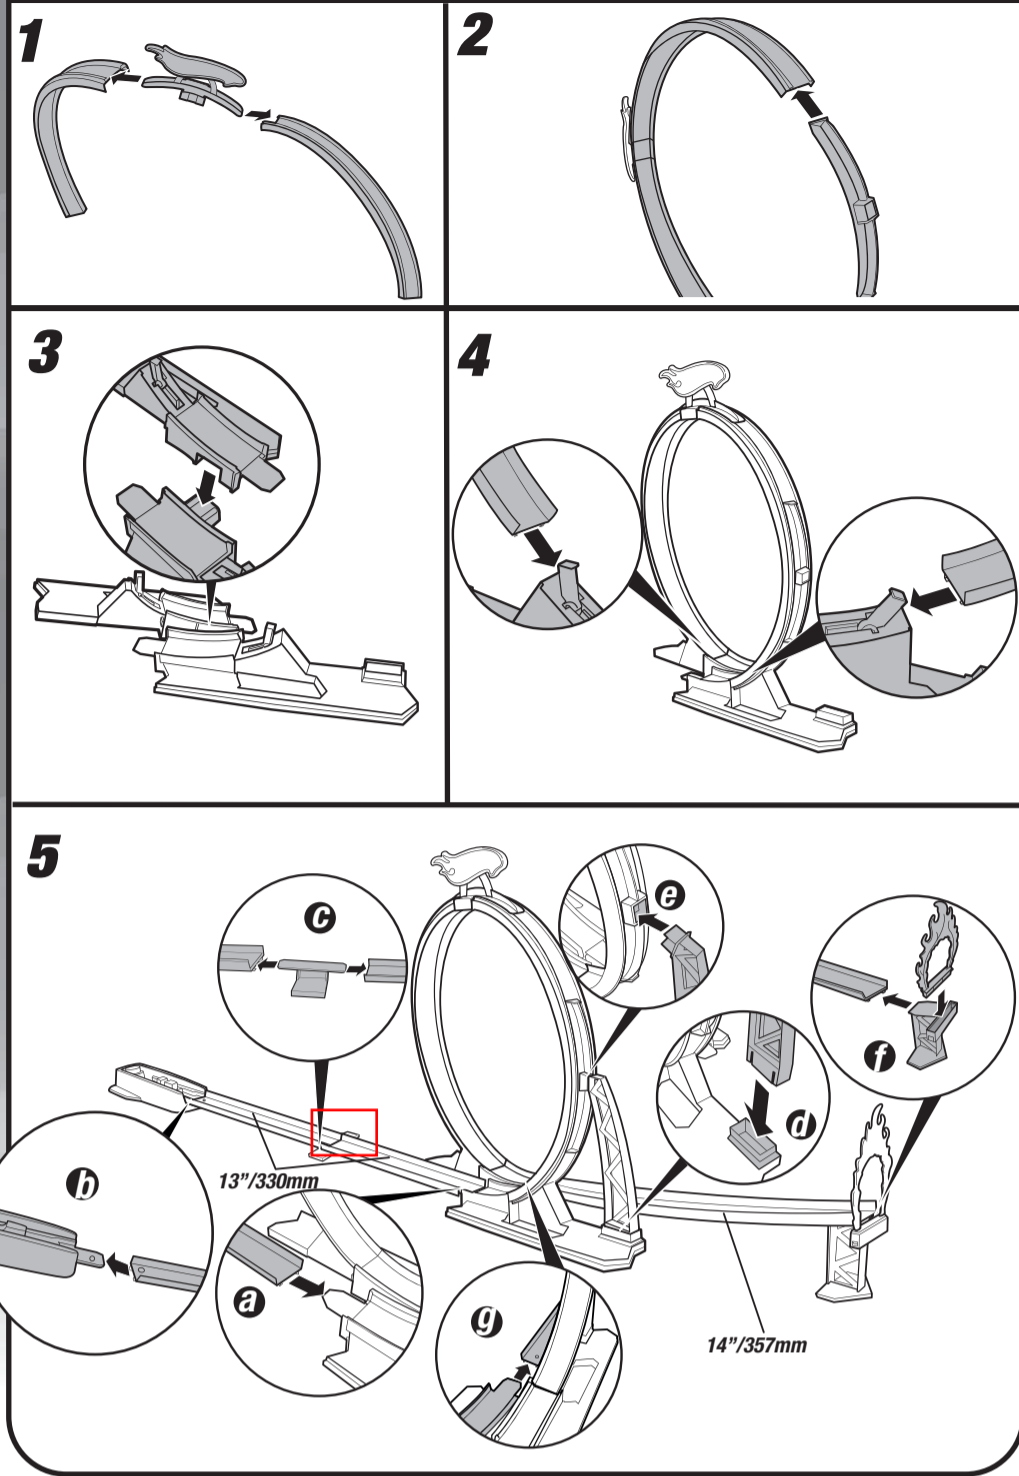

DAREDEVIL STUNT SET™

INSTRUCTIONS

CONTENTS

4+ R1227-0920

TO ASSEMBLE

© 2009 Mattel, Inc. All Rights Reserved.
Consumer Relations – Mattel, Inc., 636 Girard Avenue, East Aurora, NY 14052, U.S.A. – 1-800-524-8697.
service.mattel.com • Mattel Canada Inc., Mississauga, Ontario L5R 3W2. You may call us free at 1-800-524-8697.
• Mattel U.K. Ltd., Vanwall Business Park, Maidenhead SL6 4UB, Helpline 01628500303 • Mattel Australia Pty.,
Ltd., Richmond, Victoria, 3121. Consumer Advisory Service - 1300 135 312. • Mattel East Asia Ltd., Room 1106,
South Tower, World Finance Centre, Harbour City, Tsimshatsui, HK, China. • Diimport & Diedarkan Oleh: Mattel
SEA Ptd Ltd. (993532-P) Lot 13.5, 13th Floor, Menara Lien Hoe, Persiaran Tropicana Golf Country Resort, 47410
PJ. Tel:03-78803817, Fax:03-78803867.

TO PLAY

- a. Pull back to engage launcher.
- b. Slide motorcycle onto launcher. Make sure stability bar slides into channels.
- c. Press to launch.