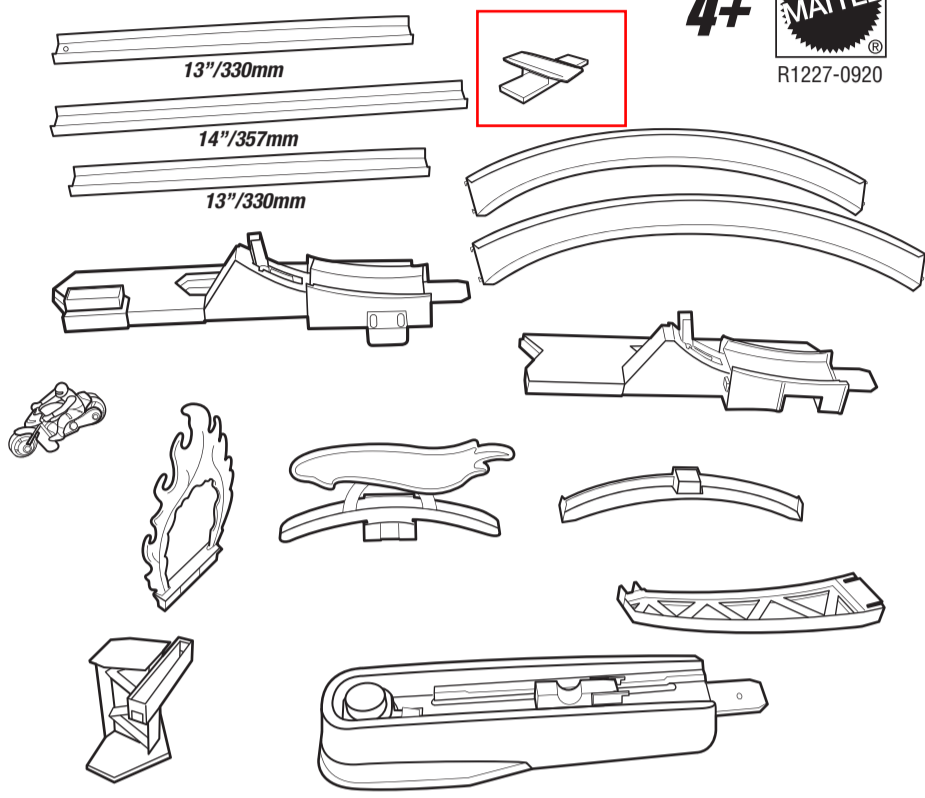

DAREDEVIL STUNT SET™

INSTRUCTIONS

CONTENTS

4+ R1227-0920

TO ASSEMBLE

© 2009 Mattel, Inc. All Rights Reserved.
Consumer Relations – Mattel, Inc., 636 Girard Avenue, East Aurora, NY 14052, U.S.A. – 1-800-524-8697.
service.mattel.com • Mattel Canada Inc., Mississauga, Ontario L5R 3W2. You may call us free at 1-800-524-8697.
• Mattel U.K. Ltd., Vanwall Business Park, Maidenhead SL6 4UB, Helpline 01628500303 • Mattel Australia Pty.,
Ltd., Richmond, Victoria, 3121. Consumer Advisory Service - 1300 135 312. • Mattel East Asia Ltd., Room 1106,
South Tower, World Finance Centre, Harbour City, Tsimshatsui, HK, China. • Diimport & Diedarkan Oleh: Mattel
SEA Ptd Ltd. (993532-P) Lot 13.5, 13th Floor, Menara Lien Hoe, Persiaran Tropicana Golf Country Resort, 47410
PJ. Tel:03-78803817, Fax:03-78803867.

TO PLAY

- a. Pull back to engage launcher.
- b. Slide motorcycle onto launcher. Make sure stability bar slides into channels.
- c. Press to launch.