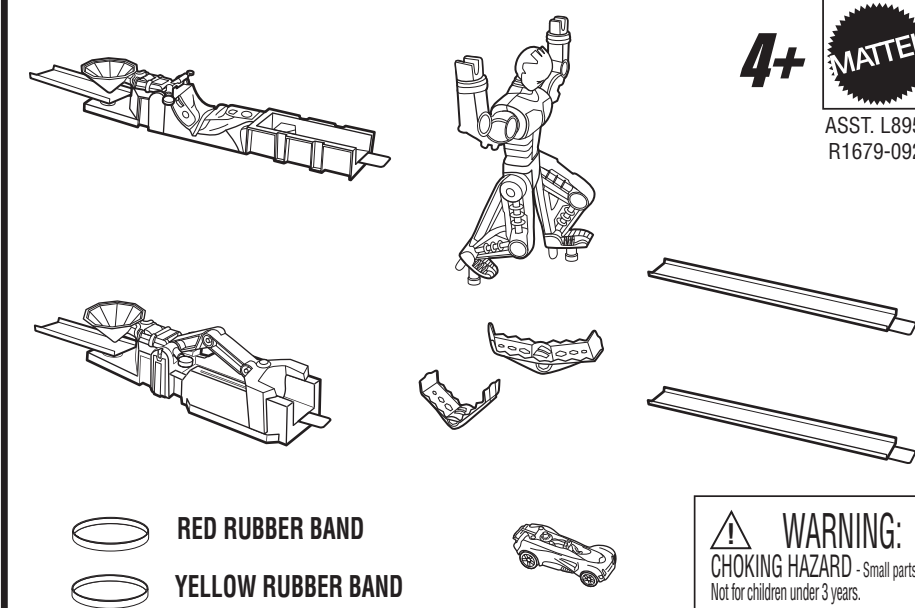

TO PLAY

Note: All green buttons are launch buttons.

3.

MORE WAYS TO PLAY

Connects with other Trick Tracks sets.

ANDROID ATTACK™

INSTRUCTIONS

CONTENTS

ASSEMBLY

1.

2.

3.

REPLACE RED RUBBER BAND

ADULT SUPERVISION REQUIRED.

1.

2.

3.

REPLACE YELLOW RUBBER BAND

ADULT SUPERVISION REQUIRED.

1.

2.

3.