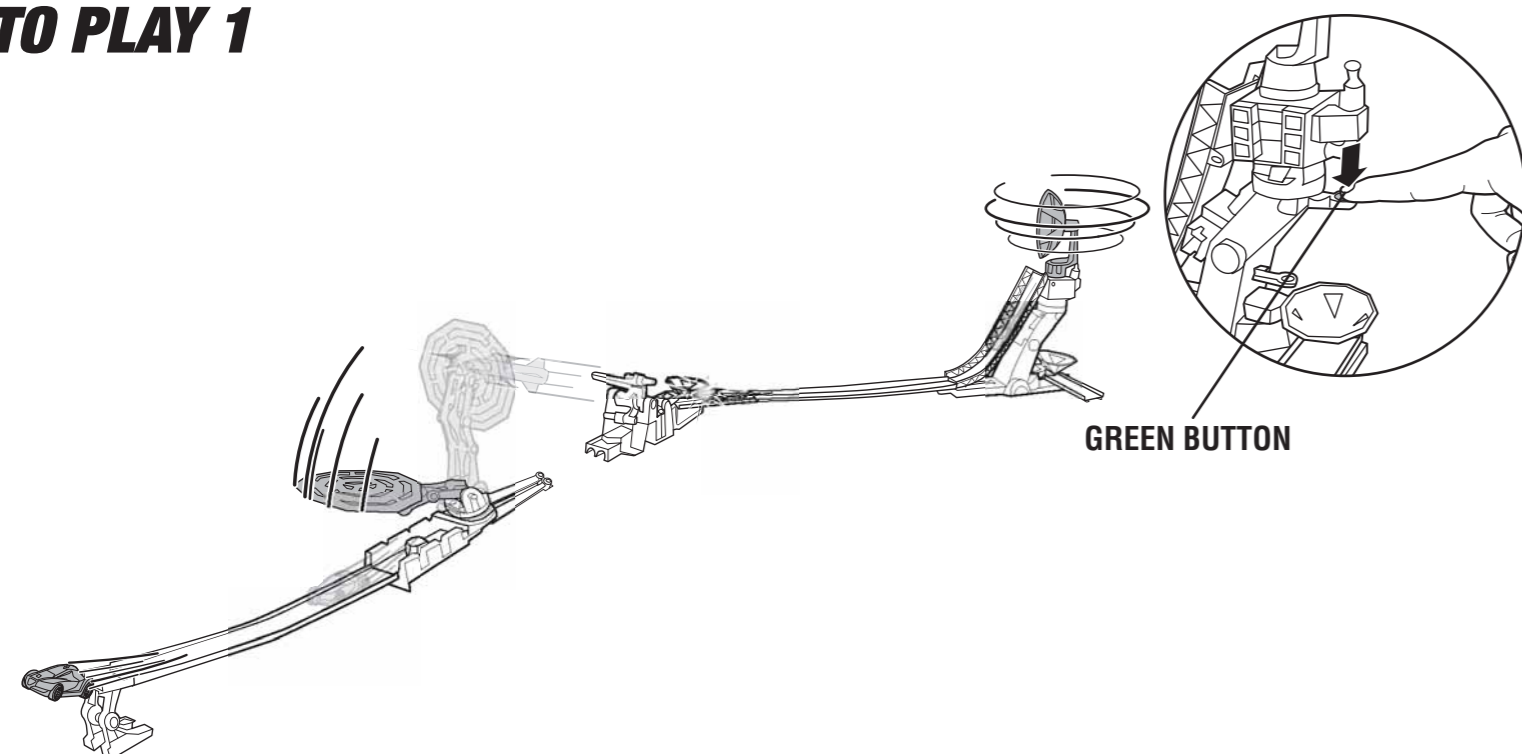

TO PLAY 1

Do not aim at eyes or face. Only use projectiles supplied with this toy. Do not fire at point blank-range.