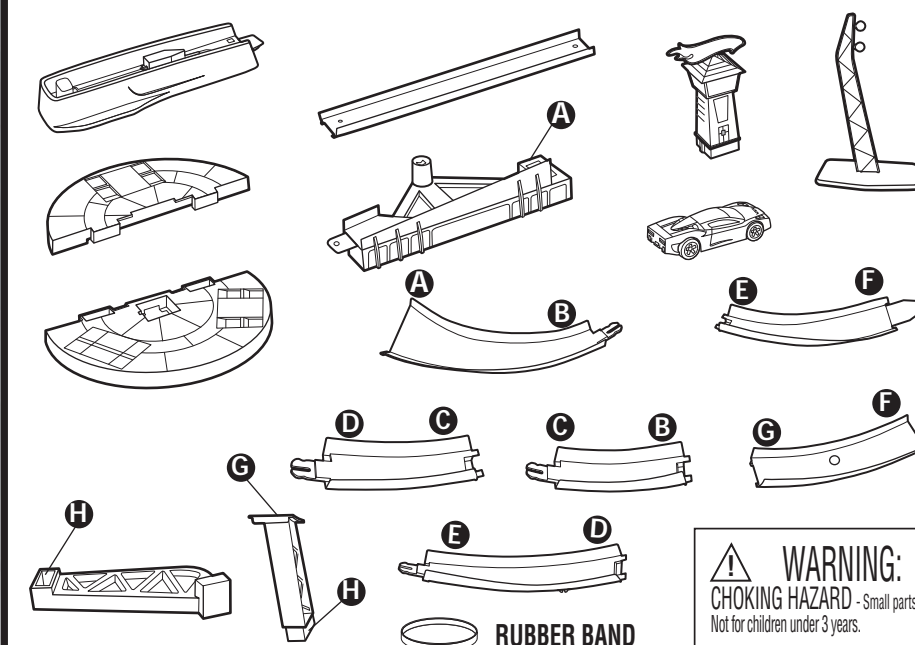

TO PLAY

1.

2.

SMASH UP SPEEDWAY

INSTRUCTIONS

5+

CONTENTS

ASSEMBLY

1.

2.

3.

4.

5.

6.

REPLACE RUBBER BAND

ADULT SUPERVISION REQUIRED.

1.

2.

3.