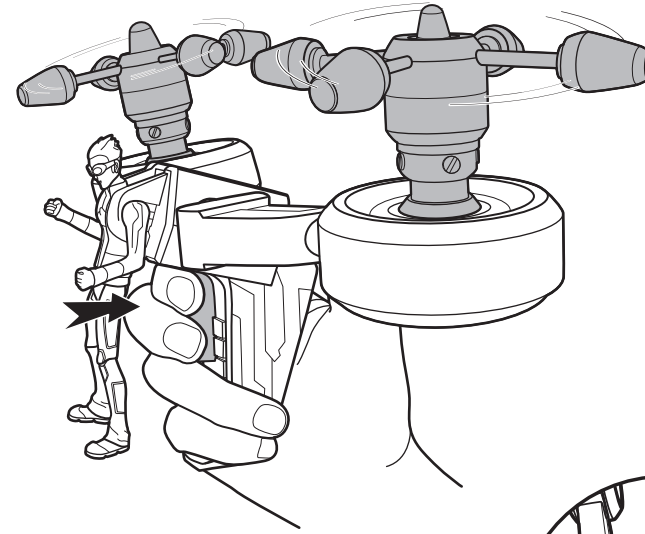

4+

INSTRUCTIONS

Please keep these instructions for future reference as they contain important information.

CONTENTS

To Play

1.

2.

3.

4.

**Do not aim at eyes or face.
Only use projectiles supplied
with this toy. Do not fire at
point blank range.**

© 2010 Mattel, Inc. All Rights Reserved.

Mattel, Inc., 636 Girard Avenue, East Aurora, NY 14052, U.S.A. Consumer Relations 1-800-524-8697. Mattel U.K. Ltd., Vanwall Business Park, Maidenhead SL6 4UB. Helpline 01628 500303. Mattel Australia Pty., Ltd., Richmond, Victoria. 3121. Consumer Advisory Service - 1300 135 312. Mattel East Asia Ltd., Room 1106, South Tower, World Finance Centre, Harbour City, Tsimshatsui, HK, China. Diimport & Diedarkan Oleh: Mattel SEA Ptd Ltd. (993532-P) Lot 13.5, 13th Floor, Menara Lien Hoe, Persiaran Tropicana Golf Country Resort, 47410 PJ. Tel:03-78803817, Fax:03-78803867.

CARTOON NETWORK, GENERATOR REX,
the logos and all characters and elements
are trademarks of and © 2010 Cartoon Network.

SERVICE.MATTEL.COM

INSTRUCTION SHEET SPECIFICATIONS

Toy:	WWE TRIPLE H FLEXFORCE BIG TALKER
Toy No.:	T5791
Part No.:	0920
Trim Size:	5.85"x8.25"
Folded Size:	5.85"x4.125"
Type of Fold:	
# colors:	One
Colors:	Black
Paper Stock:	White Offset
Paper Weight:	70 lb.
EDM No.:	

Front Panel

Back Panel