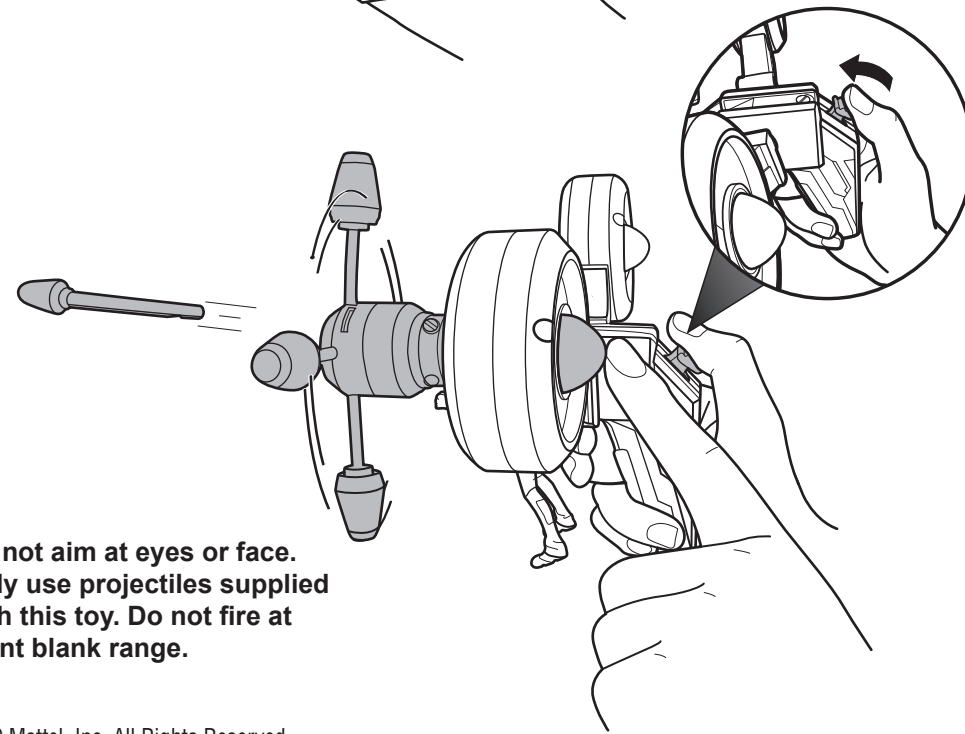

4+

INSTRUCTIONS

Please keep these instructions for future reference as they contain important information.

CONTENTS

To Play

1.

2.

3.

4.

**Do not aim at eyes or face.
Only use projectiles supplied
with this toy. Do not fire at
point blank range.**

© 2010 Mattel, Inc. All Rights Reserved.

Mattel, Inc., 636 Girard Avenue, East Aurora, NY 14052, U.S.A. Consumer Relations 1-800-524-8697. Mattel U.K. Ltd., Vanwall Business Park, Maidenhead SL6 4UB. Helpline 01628 500303. Mattel Australia Pty., Ltd., Richmond, Victoria. 3121. Consumer Advisory Service - 1300 135 312. Mattel East Asia Ltd., Room 1106, South Tower, World Finance Centre, Harbour City, Tsimshatsui, HK, China. Diimport & Diedarkan Oleh: Mattel SEA Ptd Ltd. (993532-P) Lot 13.5, 13th Floor, Menara Lien Hoe, Persiaran Tropicana Golf Country Resort, 47410 PJ. Tel:03-78803817, Fax:03-78803867.

CARTOON NETWORK, GENERATOR REX,
the logos and all characters and elements
are trademarks of and © 2010 Cartoon Network.

SERVICE.MATTEL.COM

INSTRUCTION SHEET SPECIFICATIONS

Toy:	WWE TRIPLE H FLEXFORCE BIG TALKER
Toy No.:	T5791
Part No.:	0920
Trim Size:	5.85"x8.25"
Folded Size:	5.85"x4.125"
Type of Fold:	
# colors:	One
Colors:	Black
Paper Stock:	White Offset
Paper Weight:	70 lb.
EDM No.:	

Front Panel

Back Panel