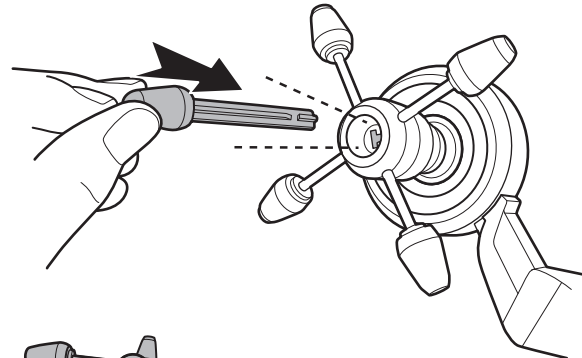

4+

INSTRUCTIONS

Please keep these instructions for future reference as they contain important information.

CONTENTS

Figure cannot stand alone.

To Play

1.

2.

CARTOON NETWORK, GENERATOR REX,
the logos and all characters and elements
are trademarks of and © 2010 Cartoon Network.

SERVICE.MATTEL.COM

INSTRUCTION SHEET SPECIFICATIONS

Toy:	WWE TRIPLE H FLEXFORCE BIG TALKER
Toy No.:	T5791
Part No.:	0920
Trim Size:	5.85"x8.25"
Folded Size:	5.85"x4.125"
Type of Fold:	
# colors:	One
Colors:	Black
Paper Stock:	White Offset
Paper Weight:	70 lb.
EDM No.:	