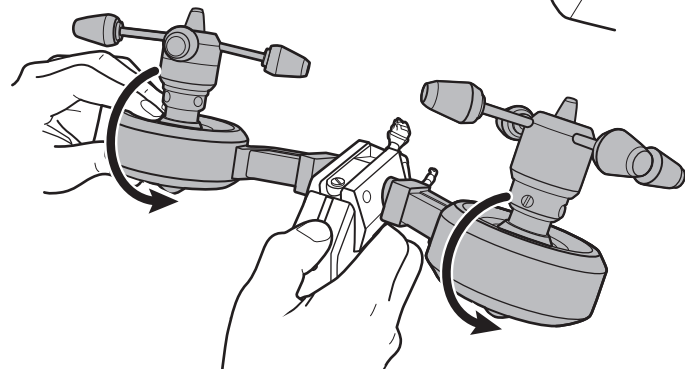

4+

INSTRUCTIONS

Please keep these instructions for future reference as they contain important information.

CONTENTS

Figure cannot stand alone.

To Play

1.

2.

CARTOON NETWORK, GENERATOR REX,
the logos and all characters and elements
are trademarks of and © 2010 Cartoon Network.

SERVICE.MATTEL.COM

INSTRUCTION SHEET SPECIFICATIONS

Toy:	WWE TRIPLE H FLEXFORCE BIG TALKER
Toy No.:	T5791
Part No.:	0920
Trim Size:	5.85"x8.25"
Folded Size:	5.85"x4.125"
Type of Fold:	
# colors:	One
Colors:	Black
Paper Stock:	White Offset
Paper Weight:	70 lb.
EDM No.:	