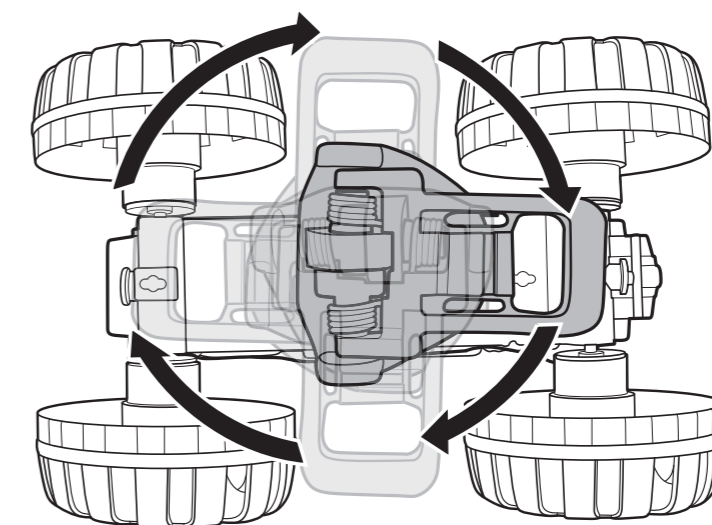

ASSEMBLY

Snap wheels onto truck.

TO PLAY

1.

2. Choose your direction!

3. Push down to lock.

INSTRUCTION SHEET SPECIFICATIONS

Toy: HW MJ CRASH & DESTROY
 Toy No.: T8740
 Part No.: 0920
 Trim Size: 11"W x 8.5" H
 Folded Size: 5.5" W x 8.5" H
 Type of Fold: Single
 # colors: One
 Colors: Black
 Paper Stock: White Offset
 Paper Weight: 70 lb.
 EDM No.: