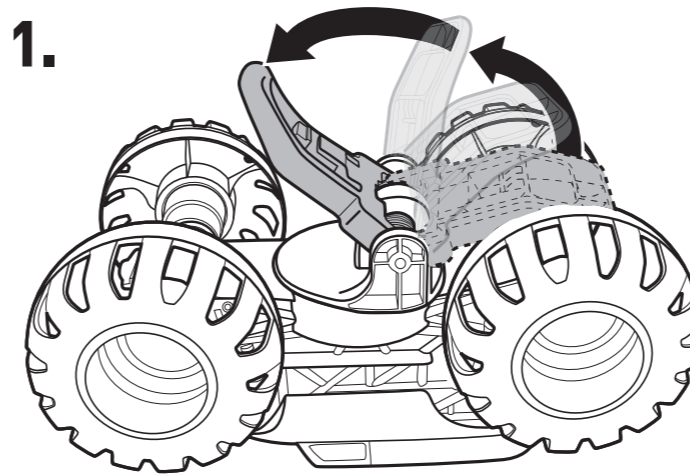

ULTIMATE STUNT JUMPER

INSTRUCTIONS

CONTENTS

Please keep these instructions for future reference as they contain important information.

5+

T8740-0920

© 2010 Mattel, Inc. All Rights Reserved.

© 2010 Feld Motor Sports, Inc. Monster Jam®, United States Hot Rod Association®, USHRA®, Afterburner™, Backwards Bob®, Blacksmith®, Blue Thunder®, Bulldozer®, Captain's Curse®, El Toro Loco®, Grave Digger®, Grinder™, Maximum Destruction®, Mohawk Warrior™, and Monster Mutt® are all trademarks of Feld Motor Sports, Inc.

ASSEMBLY

Snap wheels onto truck.

TO PLAY

1.

2. Choose your direction!

3. Push down to lock.

INSTRUCTION SHEET SPECIFICATIONS

Toy: HW MJ CRASH & DESTROY
 Toy No.: T8740
 Part No.: 0920
 Trim Size: 11"W x 8.5" H
 Folded Size: 5.5" W x 8.5" H
 Type of Fold: Single
 # colors: One
 Colors: Black
 Paper Stock: White Offset
 Paper Weight: 70 lb.
 EDM No.: