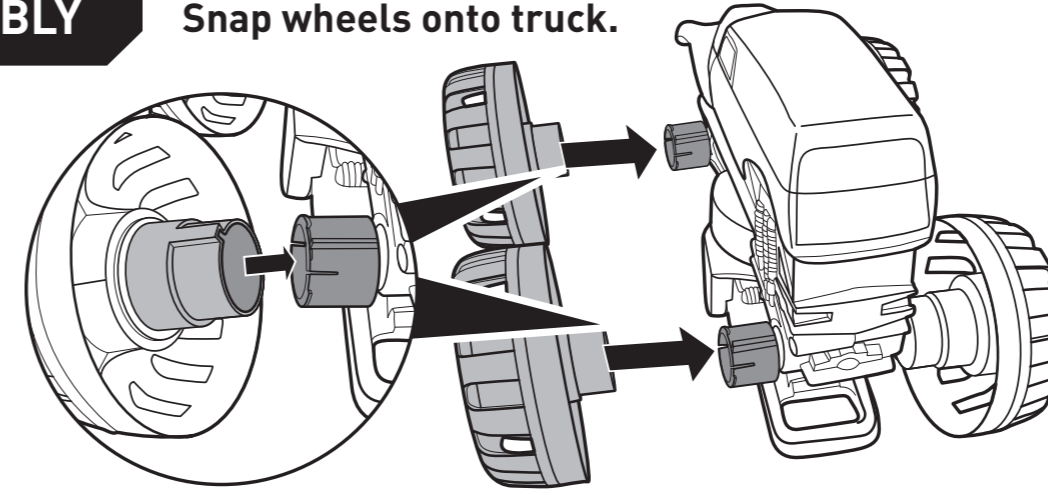

ULTIMATE STUNT JUMPER

INSTRUCTIONS

CONTENTS

Please keep these instructions for future reference as they contain important information.

5+

T8740-0920

© 2010 Mattel, Inc. All Rights Reserved.

© 2010 Feld Motor Sports, Inc. Monster Jam®, United States Hot Rod Association®, USHRA®, Afterburner™, Backwards Bob®, Blacksmith®, Blue Thunder®, Bulldozer®, Captain's Curse®, El Toro Loco®, Grave Digger®, Grinder™, Maximum Destruction®, Mohawk Warrior™, and Monster Mutt® are all trademarks of Feld Motor Sports, Inc.

ASSEMBLY

Snap wheels onto truck.

TO PLAY

1.

2. Choose your direction!

3. Push down to lock.

INSTRUCTION SHEET SPECIFICATIONS

Toy: HW MJ CRASH & DESTROY
 Toy No.: T8740
 Part No.: 0920
 Trim Size: 11"W x 8.5" H
 Folded Size: 5.5" W x 8.5" H
 Type of Fold: Single
 # colors: One
 Colors: Black
 Paper Stock: White Offset
 Paper Weight: 70 lb.
 EDM No.: