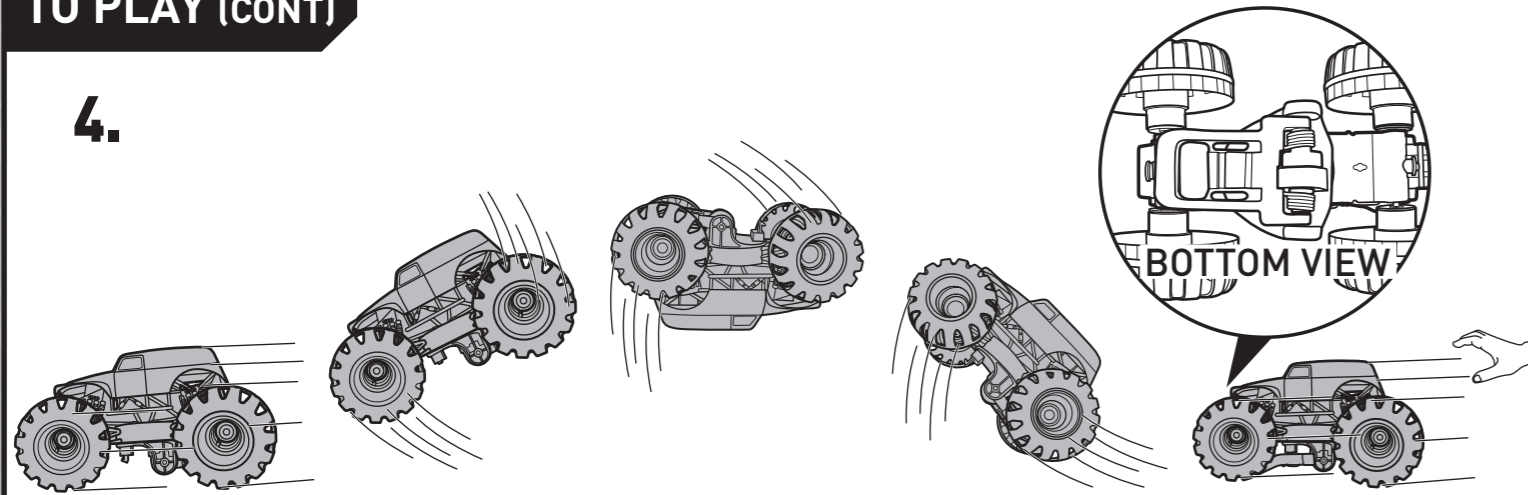

TO PLAY (CONT)

4.

Use lever to select flip direction—front, back or sideways. It's up to you.

Mattel, Inc., 636 Girard Avenue, East Aurora, NY 14052, U.S.A. Consumer Relations 1-800-524-8697. Mattel U.K. Ltd., Vanwall Business Park, Maidenhead SL6 4UB. Helpline 01628 500303. Mattel Australia Pty., Ltd., Richmond, Victoria. 3121. Consumer Advisory Service - 1300 135 312. Mattel East Asia Ltd., Room 1106, South Tower, World Finance Centre, Harbour City, Tsimshatsui, HK, China. Diimport & Diedarkan Oleh: Mattel SEA Ptd Ltd.(993532-P) Lot 13.5, 13th Floor, Menara Lien Hoe, Persiaran Tropicana Golf Country Resort, 47410 PJ. Tel:03-78803817, Fax:03-78803867. service.mattel.com

ULTIMATE STUNT JUMPER

INSTRUCTIONS

CONTENTS

Please keep these instructions for future reference as they contain important information.

5+

T8740-0920

© 2010 Mattel, Inc. All Rights Reserved.

© 2010 Feld Motor Sports, Inc. Monster Jam®, United States Hot Rod Association®, USHRA®, Afterburner™, Backwards Bob®, Blacksmith®, Blue Thunder®, Bulldozer®, Captain's Curse®, El Toro Loco®, Grave Digger®, Grinder™, Maximum Destruction®, Mohawk Warrior™, and Monster Mutt® are all trademarks of Feld Motor Sports, Inc.