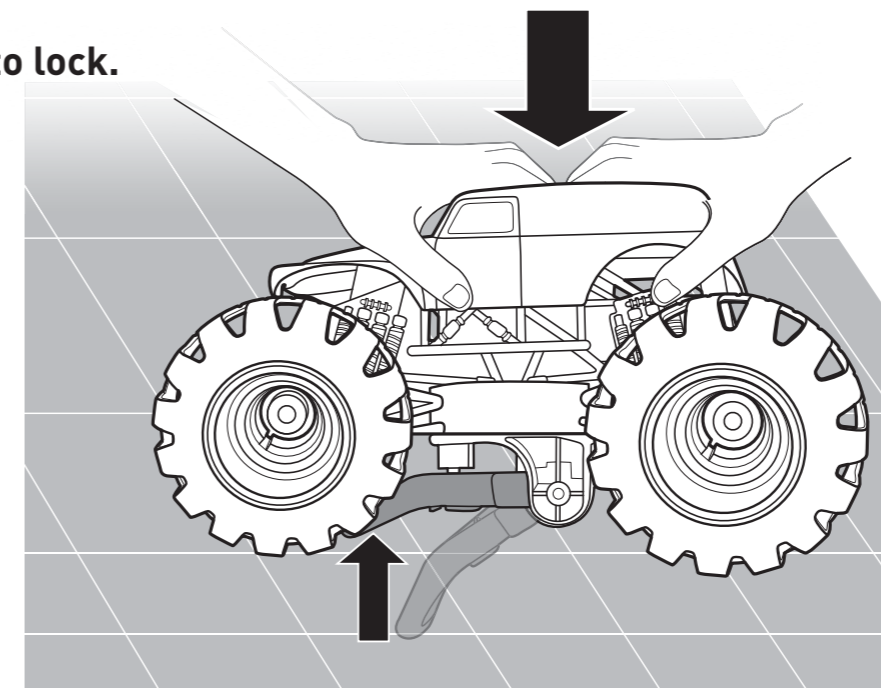

ASSEMBLY

Snap wheels onto truck.

TO PLAY

1.

2. Choose your direction!

3. Push down to lock.

INSTRUCTION SHEET SPECIFICATIONS

Toy: HW MJ CRASH & DESTROY
 Toy No.: T8740
 Part No.: 0920
 Trim Size: 11"W x 8.5" H
 Folded Size: 5.5" W x 8.5" H
 Type of Fold: Single
 # colors: One
 Colors: Black
 Paper Stock: White Offset
 Paper Weight: 70 lb.
 EDM No.: