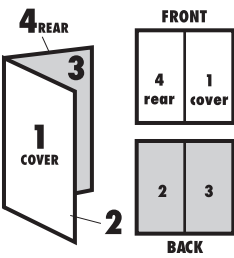

2 PANEL Folding Dummy