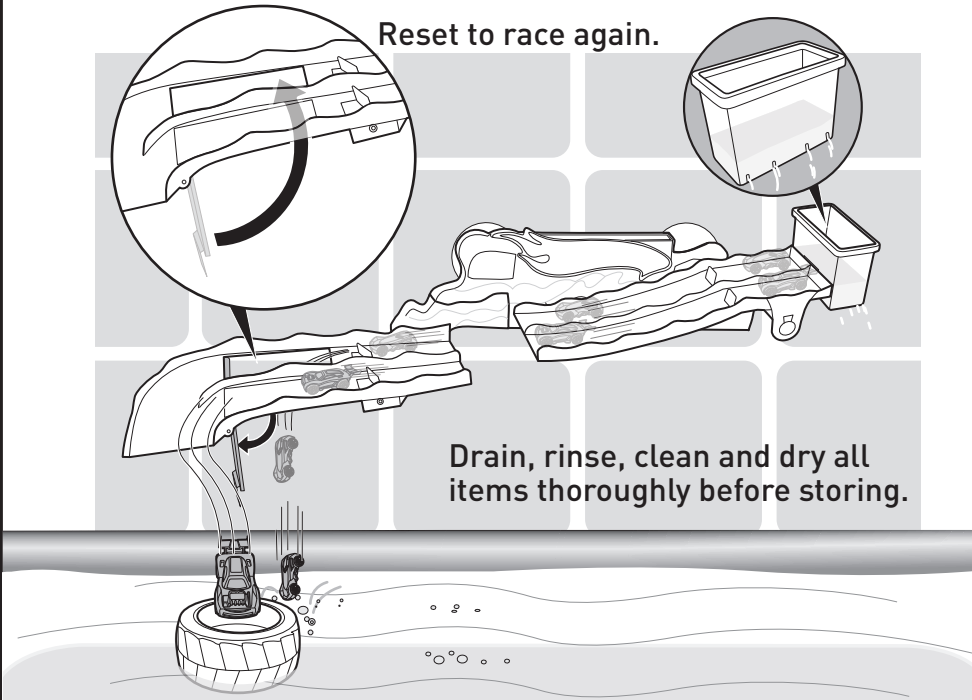

Bathtub

Reset to race again.