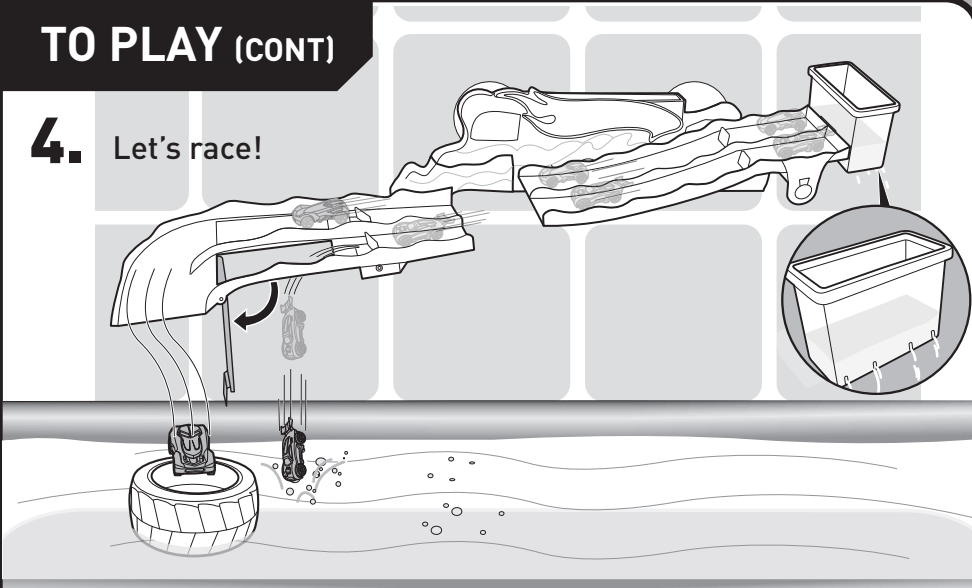

INSTRUCTION SHEET SPECIFICATIONS

Toy: HW CS CUSTOM COLOR ZONE
Toy No.: V0464
Part No.: 0920
Trim Size: 11"W x 8.5" H
Folded Size: 5.5" W x 8.5" H
Type of Fold: Single
colors: One
Colors: Black
Paper Stock: White Offset
Paper Weight: 70 lb.
EDM No.:

TO PLAY (CONT)

4. Let's race!

Bathtub