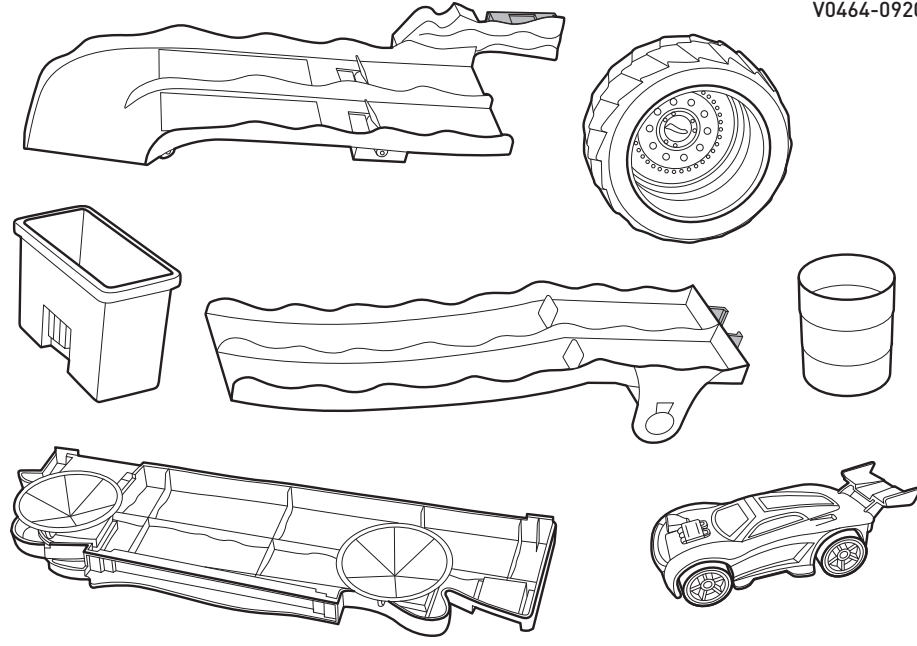

SPEED & SPLASH DUEL™

INSTRUCTIONS

CONTENTS

4+