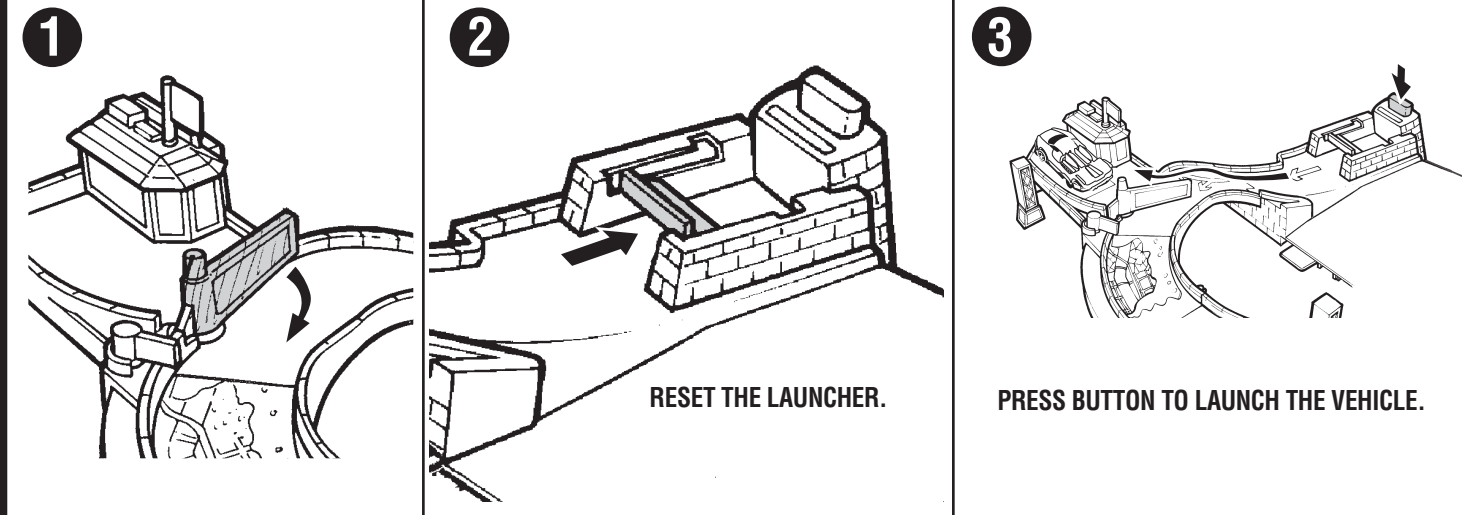

HELPFUL HINT: APPLY LABELS BEFORE ASSEMBLY.

ASSEMBLY

FINAL ASSEMBLY

TO PLAY

TO PLAY

V8584-0920 | V7152-0920 | M9197-0920
Asst.V8431 | Asst.V7151 | Asst. T2762

RADICAL ROADWAY® play set

Please keep these instructions for future reference as they contain important information.

CONTENTS

WARNING:
CHOKING HAZARD - Small parts.
Not for children under 3 years.

Adult assembly required.

APPLY LABELS

HELPFUL HINT: APPLY LABELS BEFORE ASSEMBLY.

ASSEMBLY

5 FINAL ASSEMBLY

TO PLAY