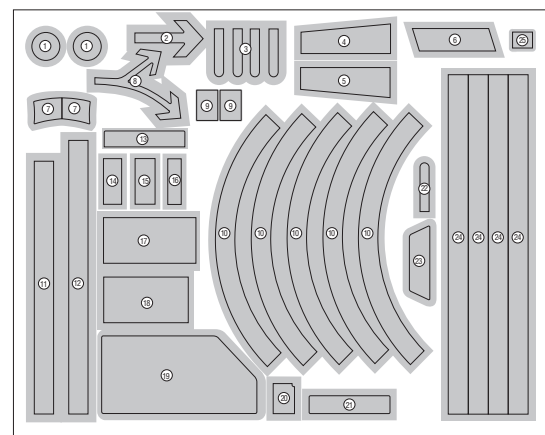

V8583-0920 | V7153-0920 | M9196-0920G1
Asst.V8431 | Asst.V7151 | Asst. T2762

CRASH CURVE™ Play Set

Please keep these instructions for future reference as they contain important information.

CONTENTS

APPLY LABELS

HELPFUL HINT: APPLY LABELS BEFORE ASSEMBLY.

ASSEMBLY

FINAL ASSEMBLY

TO PLAY

TO PLAY

V8584-0920 | V7152-0920 | M9197-0920
Asst.V8431 | Asst.V7151 | Asst. T2762

RADICAL ROADWAY® play set

Please keep these instructions for future reference as they contain important information.

CONTENTS

WARNING:
CHOKING HAZARD - Small parts.
Not for children under 3 years.

Adult assembly required.

APPLY LABELS

HELPFUL HINT: APPLY LABELS BEFORE ASSEMBLY.

ASSEMBLY

5 FINAL ASSEMBLY

TO PLAY