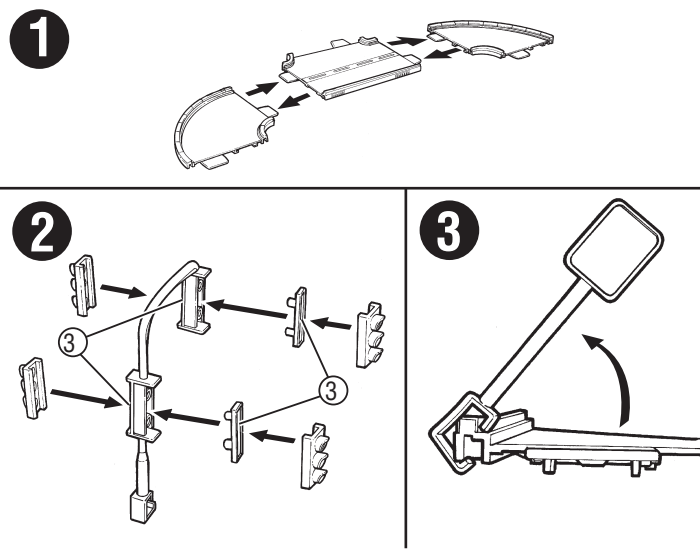

V8583-0920 | V7153-0920 | M9196-0920G1
Asst.V8431 | Asst.V7151 | Asst. T2762

CRASH CURVE™ Play Set

Please keep these instructions for future reference as they contain important information.

CONTENTS

APPLY LABELS

HELPFUL HINT: APPLY LABELS BEFORE ASSEMBLY.

ASSEMBLY

FINAL ASSEMBLY

TO PLAY

TO PLAY

V8584-0920 | V7152-0920 | M9197-0920
Asst.V8431 | Asst.V7151 | Asst. T2762

RADICAL ROADWAY® play set

Please keep these instructions for future reference as they contain important information.

CONTENTS

WARNING:
CHOKING HAZARD - Small parts.
Not for children under 3 years.

Adult assembly required.

APPLY LABELS

HELPFUL HINT: APPLY LABELS BEFORE ASSEMBLY.

ASSEMBLY

5 FINAL ASSEMBLY

TO PLAY