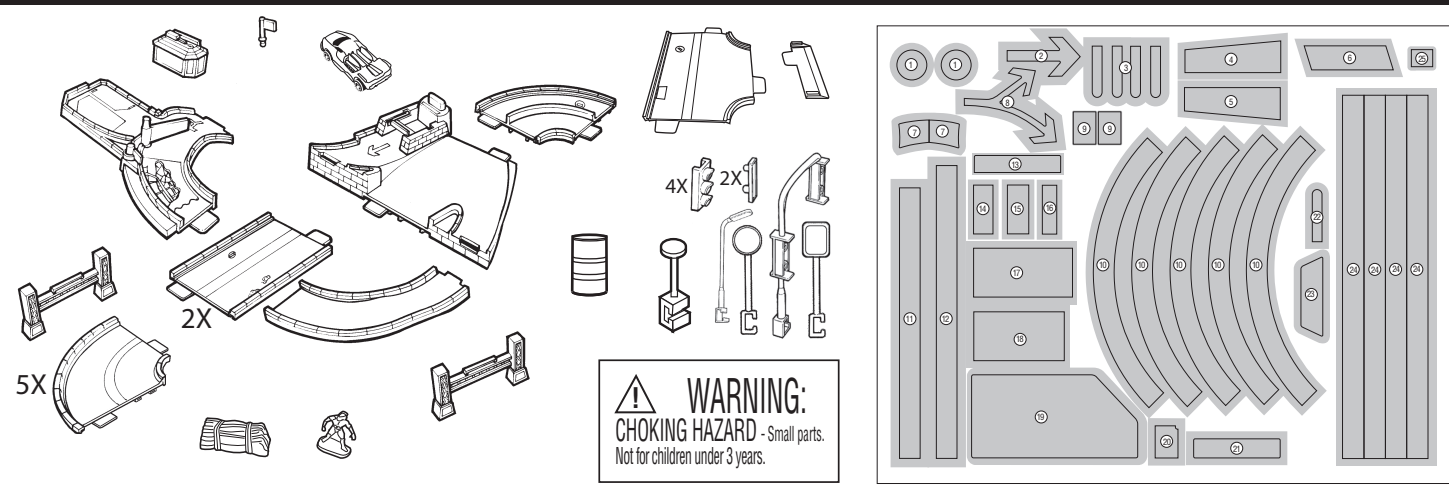

V8583-0920 | V7153-0920 | M9196-0920G1
Asst.V8431 | Asst.V7151 | Asst. T2762

CRASH CURVE™ Play Set

Please keep these instructions for future reference as they contain important information.

CONTENTS

APPLY LABELS

HELPFUL HINT: APPLY LABELS BEFORE ASSEMBLY.

ASSEMBLY

FINAL ASSEMBLY

TO PLAY

TO PLAY

V8584-0920 | V7152-0920 | M9197-0920
Asst.V8431 | Asst.V7151 | Asst. T2762

RADICAL ROADWAY® play set

Please keep these instructions for future reference as they contain important information.

CONTENTS

WARNING:
CHOKING HAZARD - Small parts.
Not for children under 3 years.

Adult assembly required.

APPLY LABELS

HELPFUL HINT: APPLY LABELS BEFORE ASSEMBLY.

ASSEMBLY

5 FINAL ASSEMBLY

TO PLAY