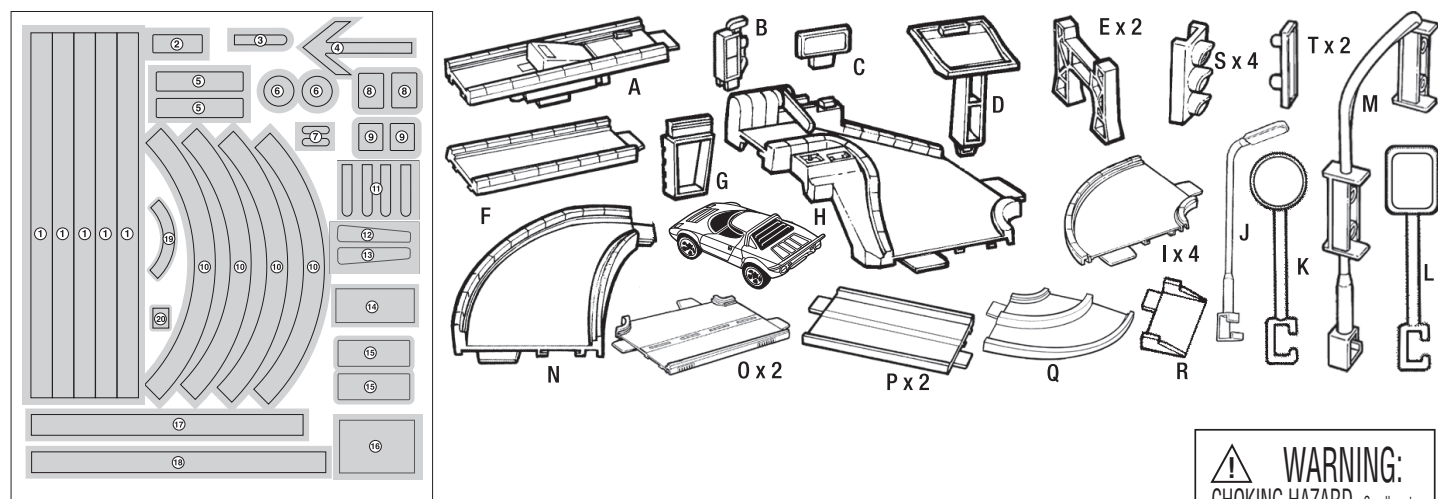

HELPFUL HINT: APPLY LABELS BEFORE ASSEMBLY.

ASSEMBLY

FINAL ASSEMBLY

TO PLAY

TO PLAY

V8584-0920 | V7152-0920 | M9197-0920
Asst.V8431 | Asst.V7151 | Asst. T2762

RADICAL ROADWAY® play set

Please keep these instructions for future reference as they contain important information.

CONTENTS

WARNING:
CHOKING HAZARD - Small parts.
Not for children under 3 years.

Adult assembly required.

APPLY LABELS

HELPFUL HINT: APPLY LABELS BEFORE ASSEMBLY.

ASSEMBLY

5 FINAL ASSEMBLY

TO PLAY