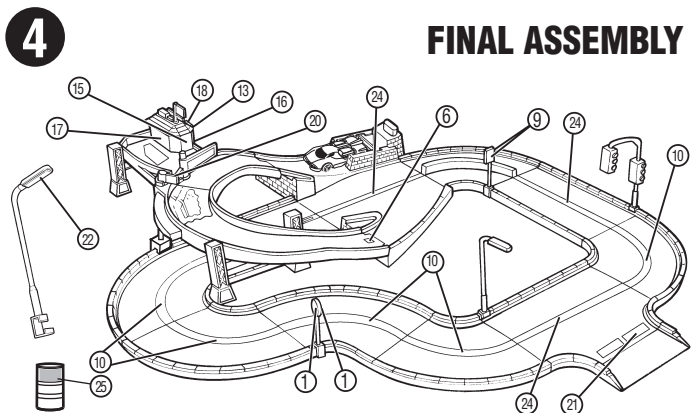

V8583-0920 | V7153-0920 | M9196-0920G1
Asst.V8431 | Asst.V7151 | Asst. T2762

CRASH CURVE™ Play Set

Please keep these instructions for future reference as they contain important information.

CONTENTS

APPLY LABELS

HELPFUL HINT: APPLY LABELS BEFORE ASSEMBLY.

ASSEMBLY

FINAL ASSEMBLY

TO PLAY

TO PLAY

V8584-0920 | V7152-0920 | M9197-0920
Asst.V8431 | Asst.V7151 | Asst. T2762

RADICAL ROADWAY® play set

Please keep these instructions for future reference as they contain important information.

CONTENTS

WARNING:
CHOKING HAZARD - Small parts.
Not for children under 3 years.

Adult assembly required.

APPLY LABELS

HELPFUL HINT: APPLY LABELS BEFORE ASSEMBLY.

ASSEMBLY

5 FINAL ASSEMBLY

TO PLAY