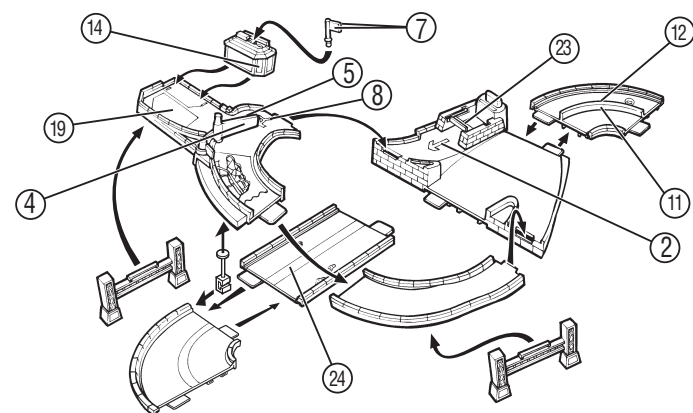

V8583-0920 | V7153-0920 | M9196-0920G1
Asst.V8431 | Asst.V7151 | Asst. T2762

CRASH CURVE™ Play Set

Please keep these instructions for future reference as they contain important information.

CONTENTS

APPLY LABELS

HELPFUL HINT: APPLY LABELS BEFORE ASSEMBLY.

ASSEMBLY

FINAL ASSEMBLY

TO PLAY

TO PLAY

V8584-0920 | V7152-0920 | M9197-0920
Asst.V8431 | Asst.V7151 | Asst. T2762

RADICAL ROADWAY® play set

Please keep these instructions for future reference as they contain important information.

CONTENTS

WARNING:
CHOKING HAZARD - Small parts.
Not for children under 3 years.

Adult assembly required.

APPLY LABELS

HELPFUL HINT: APPLY LABELS BEFORE ASSEMBLY.

ASSEMBLY

5 FINAL ASSEMBLY

TO PLAY