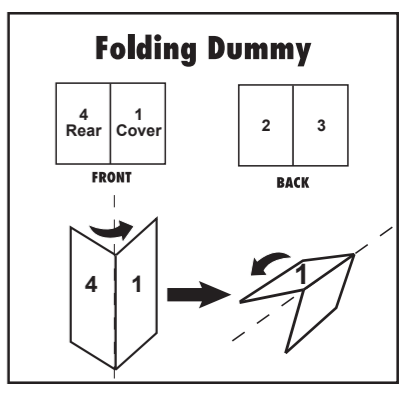

INSTRUCTION SHEET SPECIFICATIONS	
Toy:	SPY JET GETAWAY
Toy No.:	W7138
Part No.:	0920
Trim Size:	A4
Folded Size:	
Type of Fold:	accordian
# colors:	One
Colors:	Black
Paper Stock:	White Offset
Paper Weight:	70 lb.
EDM No.:	001a

SPY JET GETAWAY™ INSTRUCTIONS

4+

Please keep these instructions for future reference as they contain important information.

CONTENTS

WARNING:
CHOKING HAZARD - Small parts.
Not for children under 3 years.

©2011 Mattel, Inc. All Rights Reserved.
Mattel, Inc., 636 Girard Avenue, East Aurora, NY 14052, U.S.A. Consumer Relations 1-800-524-8697. Mattel U.K. Ltd., Vanwall Business Park, Maidenhead SL6 4UB. Helpline 01628 500303. Mattel Australia Pty., Ltd., Richmond, Victoria. 3121. Consumer Advisory Service - 1300 135 312. Mattel East Asia Ltd., Room 1106, South Tower, World Finance Centre, Harbour City, Tsinghsatui, HK, China. Diimport & Diedarkan Oleh: Mattel SEA Ptd Ltd.(993532-P) Lot 13.5, 13th Floor, Menara Lien Hoe, Persiaran Tropicana Golf Country Resort, 47410 PJ. Tel:03-78803817, Fax:03-78803867.
Pacer is a trademark of Chrysler LLC; Gremlin is a trademark of Chrysler LLC.
© Disney/Pixar service.mattel.com W7138-0920

4 WEAPONS MOUNTS.

5 KNOCK OUT THE ENEMY!

ROCKET AND CLAW WEAPONS AND OTHER VEHICLES SHOWN SOLD SEPARATELY IN ACTION AGENTS™ 2-PACKS.

TO PLAY

1 LAUNCH MISSILES!

2 REVEAL SPY INTERIOR.

3 BLAST THROUGH BAGGAGE!