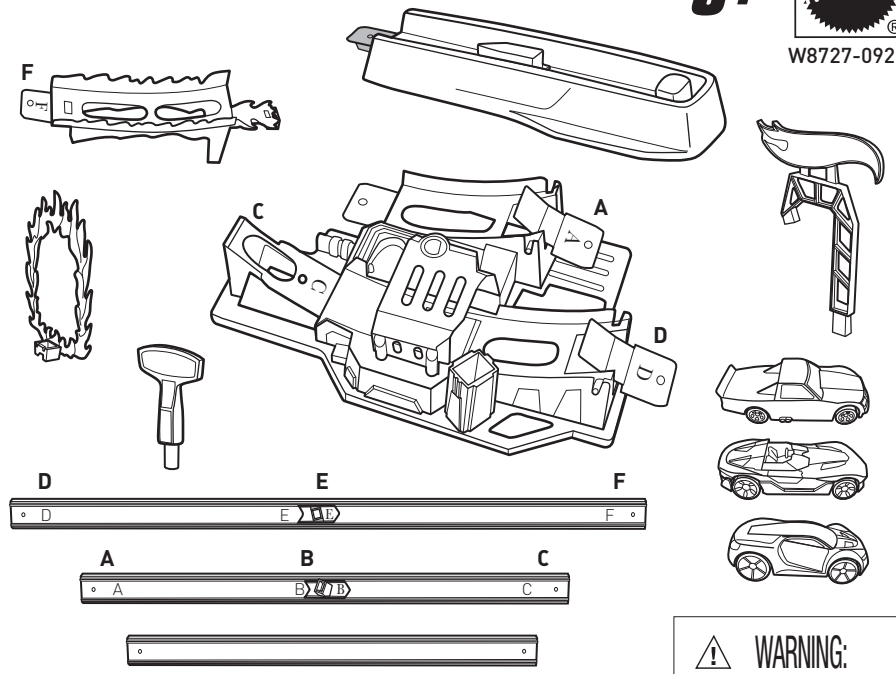

TO PLAY

If the base of the Hot Wheels® sign detaches from the track, reattach as shown.

ENERGY TRACK™

INSTRUCTIONS

Keep these instructions for future reference as they contain important information.

CONTENTS

5+

W8727-0920

WARNING:
CHOKING HAZARD – Small parts.
Not for children under 3 years.

ASSEMBLY

1.

One-time assembly.

2.

3.