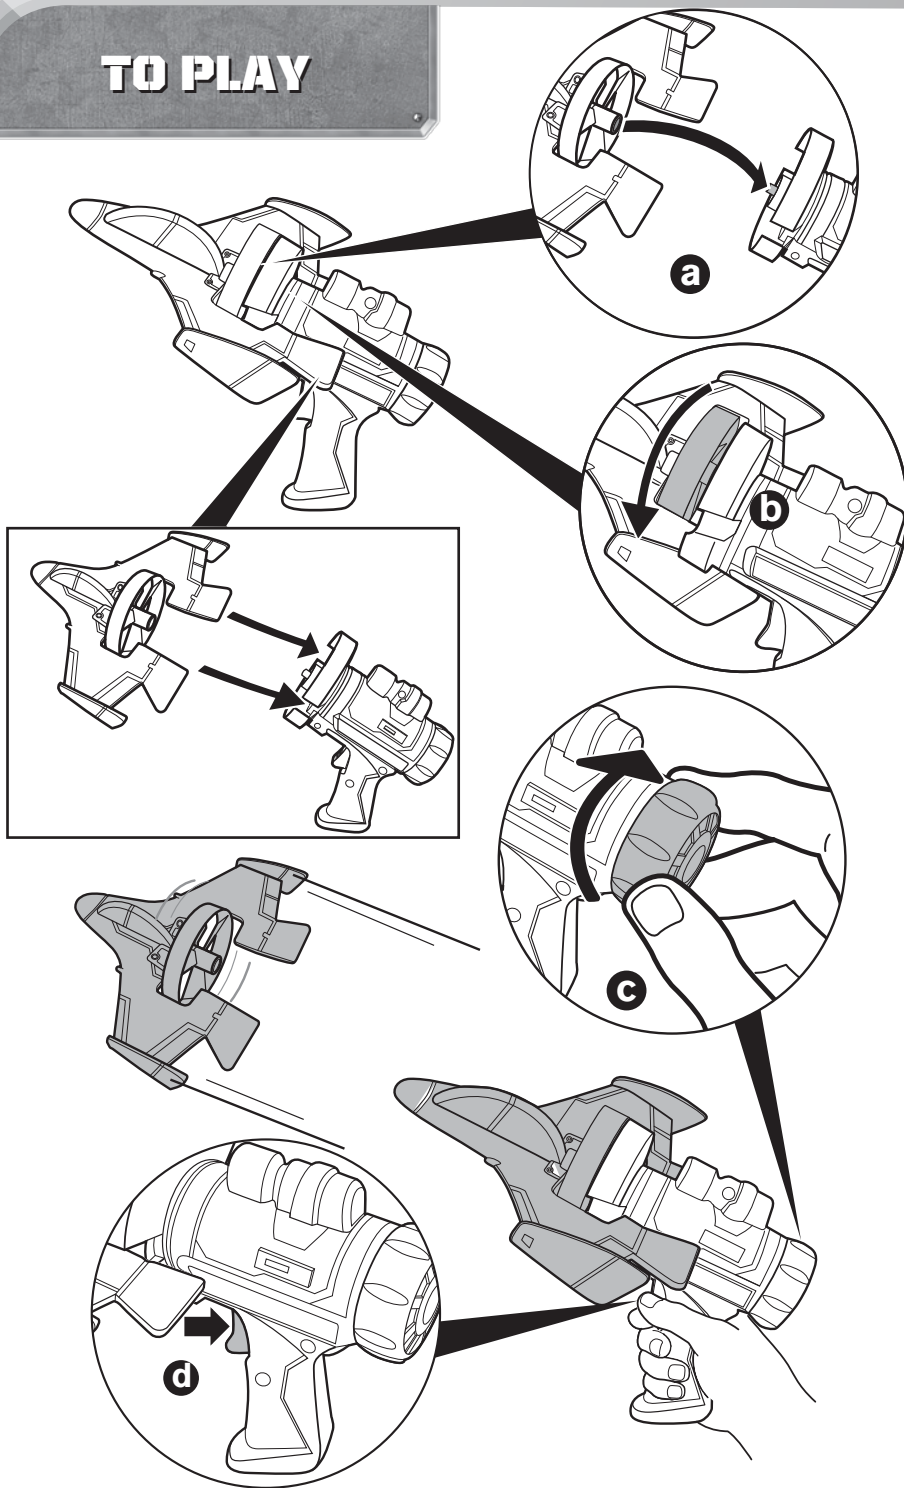

TO PLAY

MATCHBOX®

**SKYBUSTERS®
FLIGHT FORCE™
2-PACK
INSTRUCTIONS**

Please keep these instructions for future reference as they contain important information.

CONTENTS / 5+

WARNING: Do not aim at eyes or face.
Only use projectiles supplied with this toy.
Do not fire at point blank range.

Please be a safe pilot and use common sense. If you use this toy outdoors, please be sure to:

- Give yourself plenty of flying room.
- Avoid tall buildings and trees.
- Do not fly the Sky Busters® Flight Force™ plane in the street.
- Watch out for people, animals and obstacles.