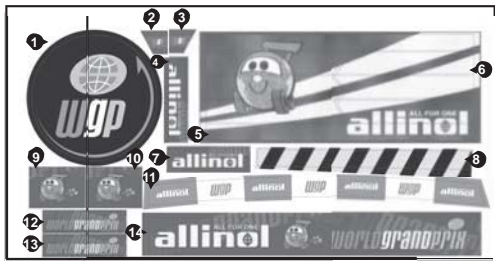

4+

CRASH 'N' CHANGE SPEEDWAY™ Track Set

INSTRUCTIONS

WARNING:
CHOKING HAZARD - Small parts.
Not for children under 3 years.

©2011 Mattel, Inc. All Rights Reserved.
Mattel, Inc., 636 Girard Avenue, East Aurora, NY 14052, U.S.A. Consumer Relations 1-800-524-8697. Mattel U.K. Ltd., Yanwall Business Park, Maidenhead SL6 4UB. Helpline 01628 500303. Mattel Australia Pty., Ltd., Richmond, Victoria, 3121. Consumer Advisory Service - 1300 135 312. Mattel East Asia Ltd., Room 1106, South Tower, World Finance Centre Harbour City, Tsimshatsui, HK, China. Diimport & Diedarkan Oleh: Mattel SEA Ptd Ltd.(983532-P) Lot 13.5, 13th Floor, Menara Lien Hoe, Persiaran Tropicana Golf Country Resort, 47410 P.J. Tel:03-78803817, X0775-0920G1 Fax:03-78803867.

© Disney/Pixar, Gremlin™

service.mattel.com

2 WIND UP AND LOAD CAR.
KEEP WINDING FOR CONTINUOUS ACTION!

NOT FOR USE WITH SOME CARS VEHICLES.

3 LOAD MORE CARS FOR CRASH ACTION!

ADDITIONAL VEHICLES NOT INCLUDED.

4 BLAST THROUGH BILLBOARD!

set up

HELPFUL HINT:
APPLY LABELS BEFORE ASSEMBLY.

APPLY LABELS

TO Play

1 a CRASH CAR FOR INSTANT TRANSFORMATION!

b OR PRESS BUTTON TO TRANSFORM.