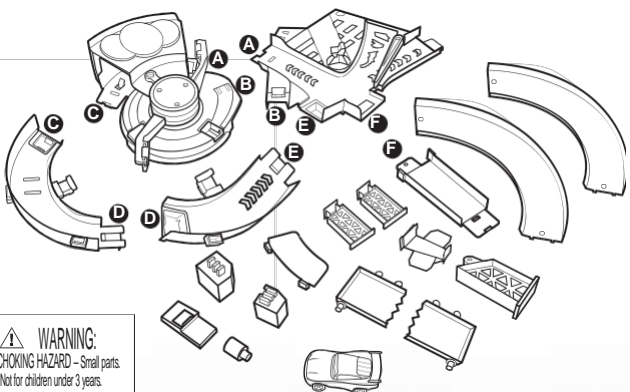

4+

CRASH 'N' CHANGE SPEEDWAY™ Track Set

INSTRUCTIONS

WARNING:
CHOKING HAZARD - Small parts.
Not for children under 3 years.

©2011 Mattel, Inc. All Rights Reserved.
Mattel, Inc., 636 Girard Avenue, East Aurora, NY 14052, U.S.A. Consumer Relations 1-800-524-8697. Mattel U.K. Ltd., Yanwall Business Park, Maidenhead SL6 4UB. Helpline 01628 500303. Mattel Australia Pty., Ltd., Richmond, Victoria, 3121. Consumer Advisory Service - 1300 135 312. Mattel East Asia Ltd., Room 1106, South Tower, World Finance Centre Harbour City, Tsimshatsui, HK, China. Diimport & Diedarkan Oleh: Mattel SEA Ptd Ltd.(983532-P) Lot 13.5, 13th Floor, Menara Lien Hoe, Persiaran Tropicana Golf Country Resort, 47410 P.J. Tel:03-78803817, X0775-0920G1 Fax:03-78803867.

© Disney/Pixar, Gremlin™

service.mattel.com

2 WIND UP AND LOAD CAR.
KEEP WINDING FOR CONTINUOUS ACTION!

NOT FOR USE WITH SOME CARS VEHICLES.

3 LOAD MORE CARS FOR CRASH ACTION!

ADDITIONAL VEHICLES NOT INCLUDED.

4 BLAST THROUGH BILLBOARD!

set up

HELPFUL HINT:
APPLY LABELS BEFORE ASSEMBLY.

APPLY LABELS

TO Play

1 a CRASH CAR FOR INSTANT TRANSFORMATION!

b OR PRESS BUTTON TO TRANSFORM.