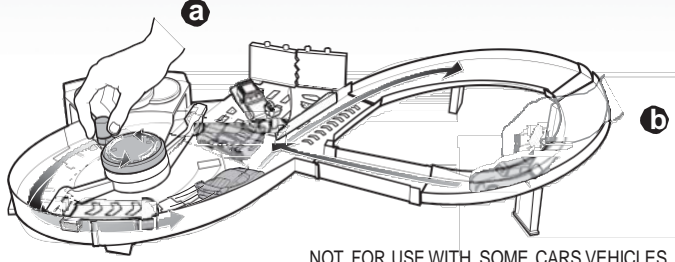

4+

CRASH 'N' CHANGE SPEEDWAY™ Track Set

INSTRUCTIONS

WARNING:
CHOKING HAZARD - Small parts.
Not for children under 3 years.

©2011 Mattel, Inc. All Rights Reserved.
Mattel, Inc., 636 Girard Avenue, East Aurora, NY 14052, U.S.A. Consumer Relations 1-800-524-8697. Mattel U.K. Ltd., Yanwall Business Park, Maidenhead SL6 4UB. Helpline 01628 500303. Mattel Australia Pty., Ltd., Richmond, Victoria, 3121. Consumer Advisory Service - 1300 135 312. Mattel East Asia Ltd., Room 1106, South Tower, World Finance Centre Harbour City, Tsimshatsui, HK, China. Diimport & Diedarkan Oleh: Mattel SEA Ptd Ltd.(983532-P) Lot 13.5, 13th Floor, Menara Lien Hoe, Persiaran Tropicana Golf Country Resort, 47410 P.J. Tel:03-78803817, X0775-0920G1 Fax:03-78803867.

© Disney/Pixar, Gremlin™

service.mattel.com

2 WIND UP AND LOAD CAR.
KEEP WINDING FOR CONTINUOUS ACTION!

NOT FOR USE WITH SOME CARS VEHICLES.

3 LOAD MORE CARS FOR CRASH ACTION!

ADDITIONAL VEHICLES NOT INCLUDED.

4 BLAST THROUGH BILLBOARD!

set up

HELPFUL HINT:
APPLY LABELS BEFORE ASSEMBLY.

APPLY LABELS

TO Play

1 a CRASH CAR FOR INSTANT TRANSFORMATION!

b OR PRESS BUTTON TO TRANSFORM.