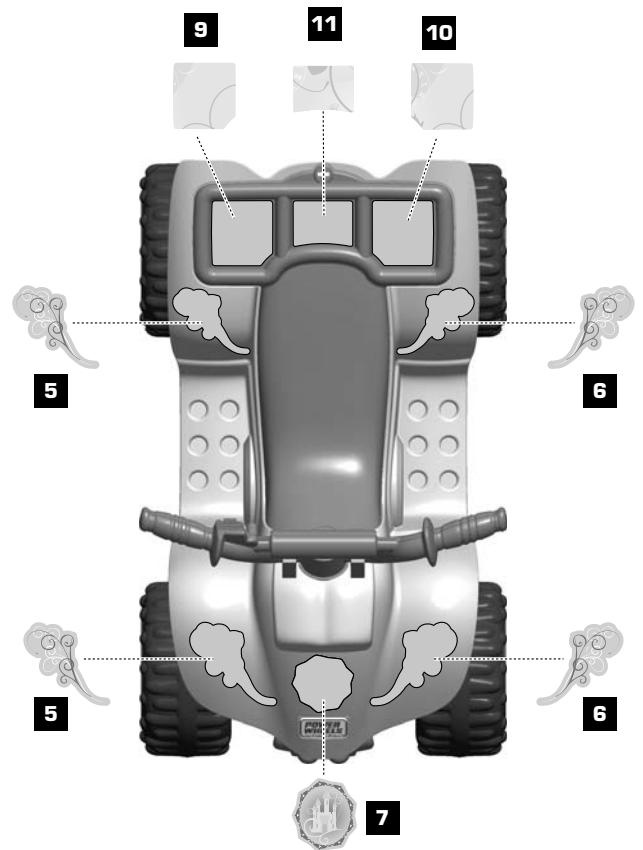

## DECORATION

For Model X3051

- Wipe the vehicle with a clean, dry cloth to remove any oils before applying labels.
- Apply labels exactly as shown in the illustrations. For best results, avoid repositioning the label after it has been applied.
- Starting at the center of a label rub firmly with a dry cloth, and smooth towards the outer edges to remove air bubbles.

FRONT VIEW

REAR VIEW

TOP VIEW

**RIGHT SIDE VIEW**

**LEFT SIDE VIEW**

©Disney  
 Visit the Disney Princess website at [www.disneyprincess.com](http://www.disneyprincess.com)

Fisher Price, Inc., a subsidiary of Mattel, Inc., East Aurora, NY 14052 U.S.A.  
 ©2011 Mattel, Inc. All Rights Reserved. © and ™ designate U.S. trademarks of Mattel, Inc..