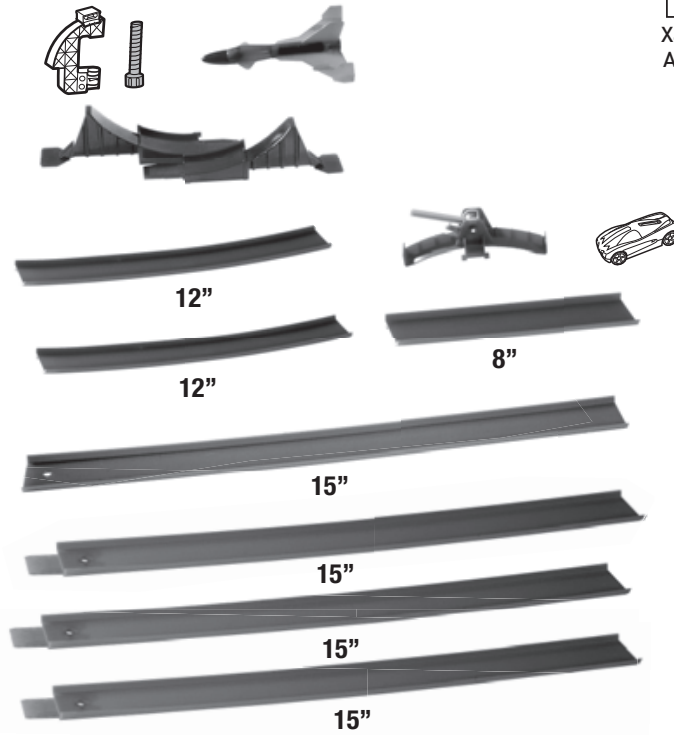

## CONTENTS

**5+**   
 X4032-0920   
 Asst. X2604

INSTRUCTION SHEET SPECIFICATIONS

Toy:	HW LOOP & LAUNCH
Toy No.:	X4032
Part No.:	0920
Trim Size:	11" W x 8.5" H
Folded Size:	5.5" W x 8.5" H
Type of Fold:	Single
# colors:	One
Colors:	Black
Paper Stock:	White Offset
Paper Weight:	70 lb.
EDM No.:	

## SET UP

1. 12"
2. TAPE
3. 8" 15"