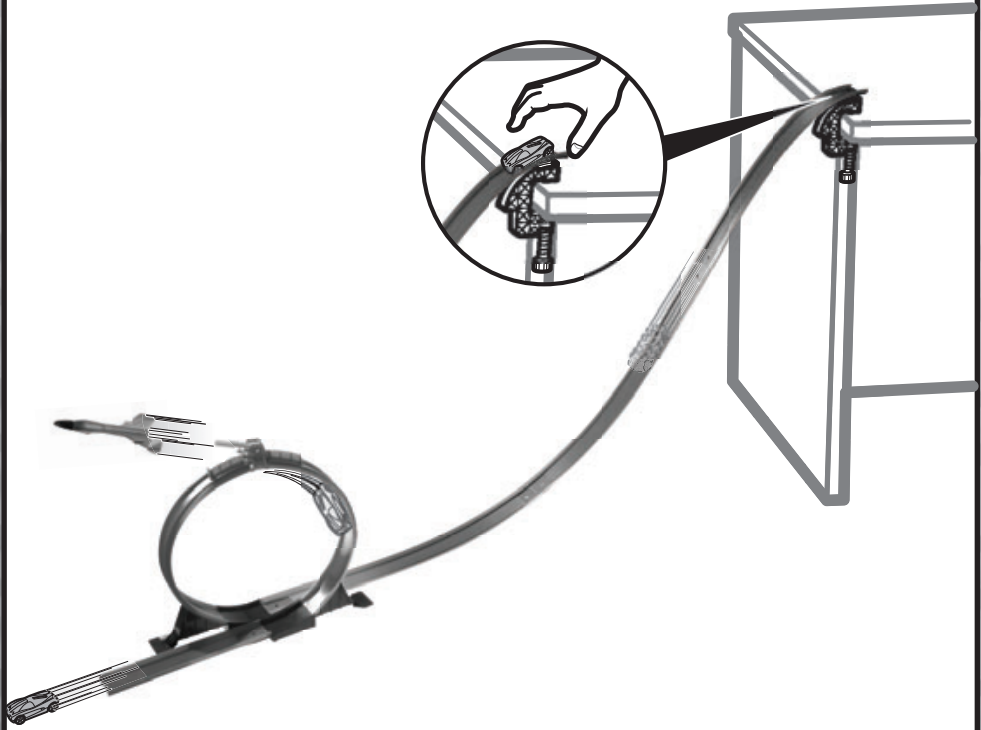

TO PLAY

Drop in and speed through the huge loop to launch a high-flying jet!