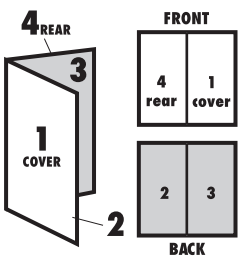

2 PANEL Folding Dummy