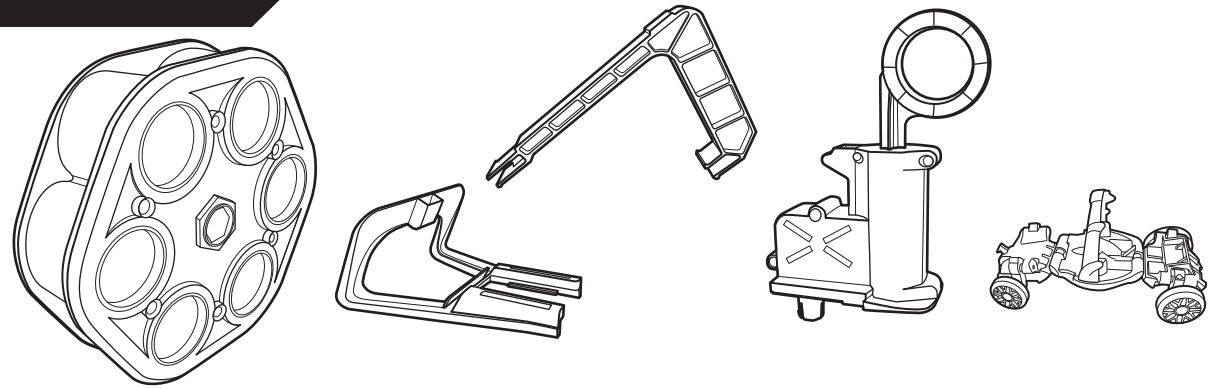

INSTRUCTIONS

SUPER 6-SHOOTER

CONTENTS

Please keep these instructions for future reference as they contain important information.

WARNING:
CHOKING HAZARD - Toy contains small balls. Not for children under 3 years.

ASSEMBLY

TO PLAY

- Position fingers as shown.
 - Push together.
 - Wheels fold in automatically.

- Load launcher on a flat surface.
- Hold launcher at back before firing. Then pull the handle all the way back.

NOTE: Chamber to LEFT of barrel fires first.

- And release to fire. For best launch performance, pull back and release quickly in one continuous action.

Warning: Do not aim at eyes or face. Only use vehicles intended for use with this toy. Do not fire at point-blank range.

INSTRUCTION SHEET SPECIFICATIONS	
Toy No.:	HW COMBAT CANNON
Part No.:	X7146
Trim Size:	0920G2
Folded Size:	8.5"W x 11"H
Type of Fold:	8.5"W x 5.5"H
# colors:	Single
Paper Stock:	Black
Paper Weight:	White Offset
EDM No.:	70 lb.