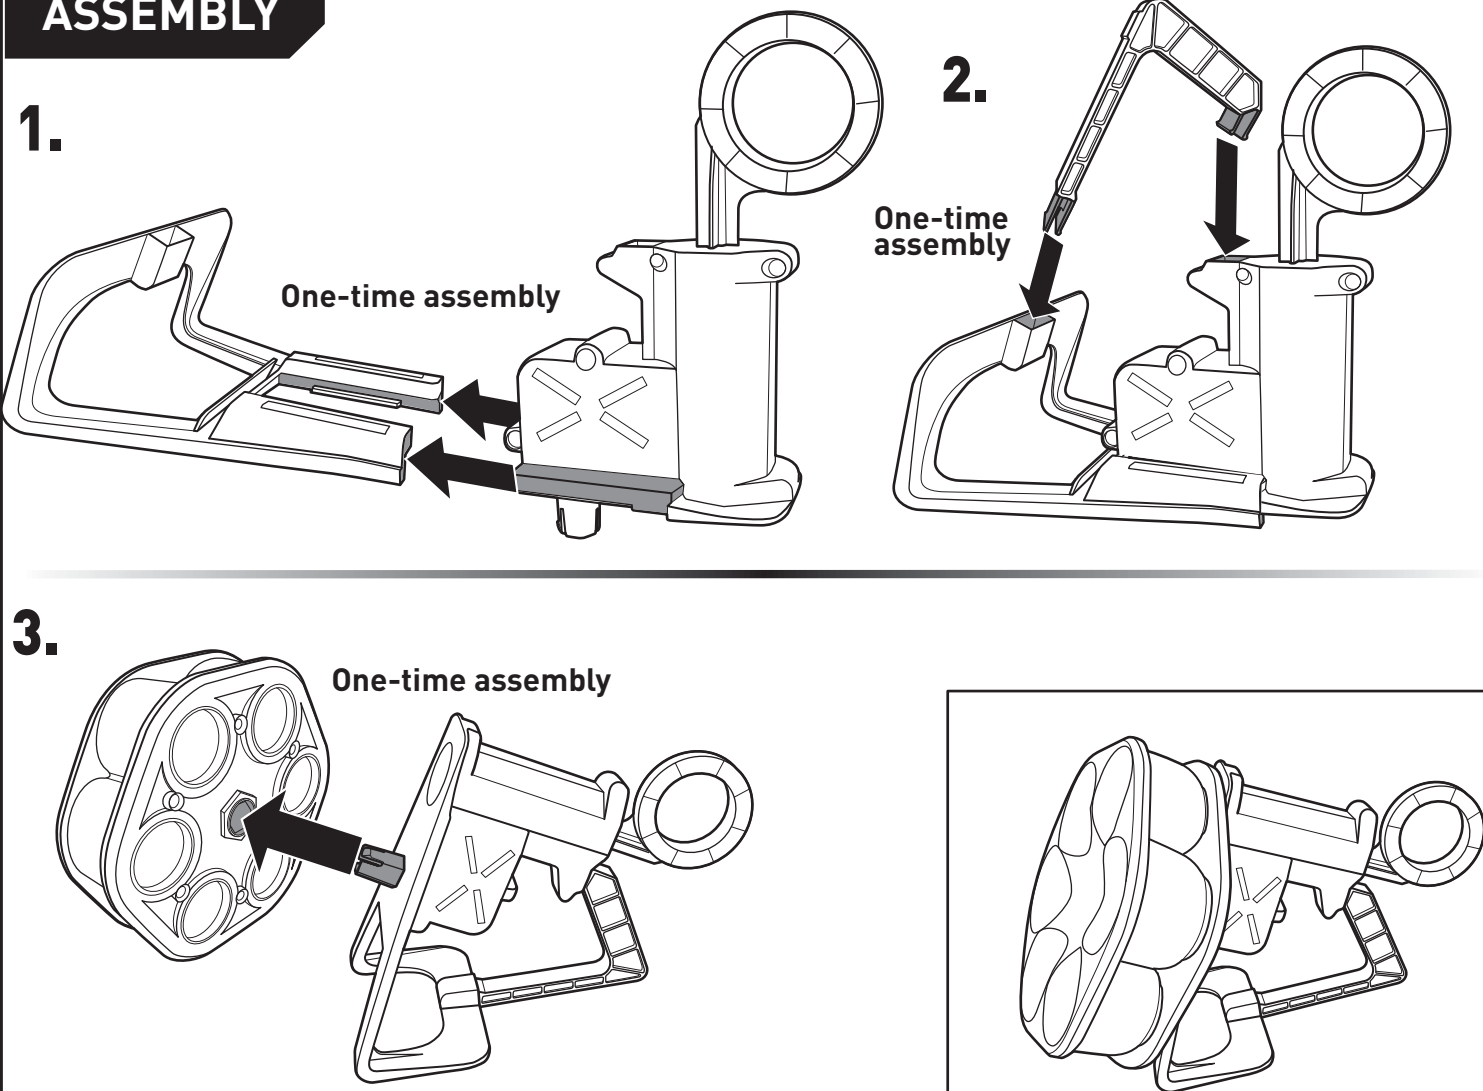

INSTRUCTIONS

SUPER 6-SHOOTER

CONTENTS

Please keep these instructions for future reference as they contain important information.

WARNING:
CHOKING HAZARD - Toy contains small balls. Not for children under 3 years.

ASSEMBLY

TO PLAY

- Position fingers as shown.
 - Push together.
 - Wheels fold in automatically.

- Load launcher on a flat surface.
- Hold launcher at back before firing. Then pull the handle all the way back.

NOTE: Chamber to LEFT of barrel fires first.

- And release to fire. For best launch performance, pull back and release quickly in one continuous action.

Warning: Do not aim at eyes or face. Only use vehicles intended for use with this toy. Do not fire at point-blank range.

INSTRUCTION SHEET SPECIFICATIONS	
Toy No.:	HW COMBAT CANNON
Part No.:	X7146
Trim Size:	0920G2
Folded Size:	8.5"W x 11"H
Type of Fold:	8.5"W x 5.5"H
# colors:	Single
Paper Stock:	Black
Paper Weight:	White Offset
EDM No.:	70 lb.