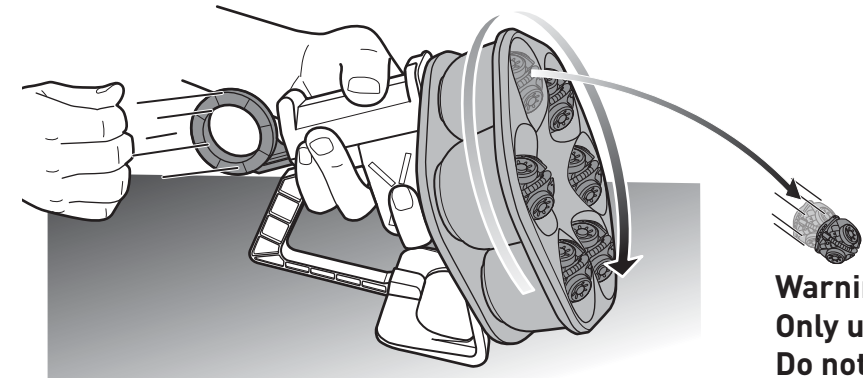

INSTRUCTIONS

SUPER 6-SHOOTER

CONTENTS

Please keep these instructions for future reference as they contain important information.

WARNING:
CHOKING HAZARD - Toy contains small balls. Not for children under 3 years.

ASSEMBLY

TO PLAY

- Position fingers as shown.
 - Push together.
 - Wheels fold in automatically.

- Load launcher on a flat surface.
- Hold launcher at back before firing. Then pull the handle all the way back.

NOTE: Chamber to LEFT of barrel fires first.

- And release to fire. For best launch performance, pull back and release quickly in one continuous action.

Warning: Do not aim at eyes or face. Only use vehicles intended for use with this toy. Do not fire at point-blank range.