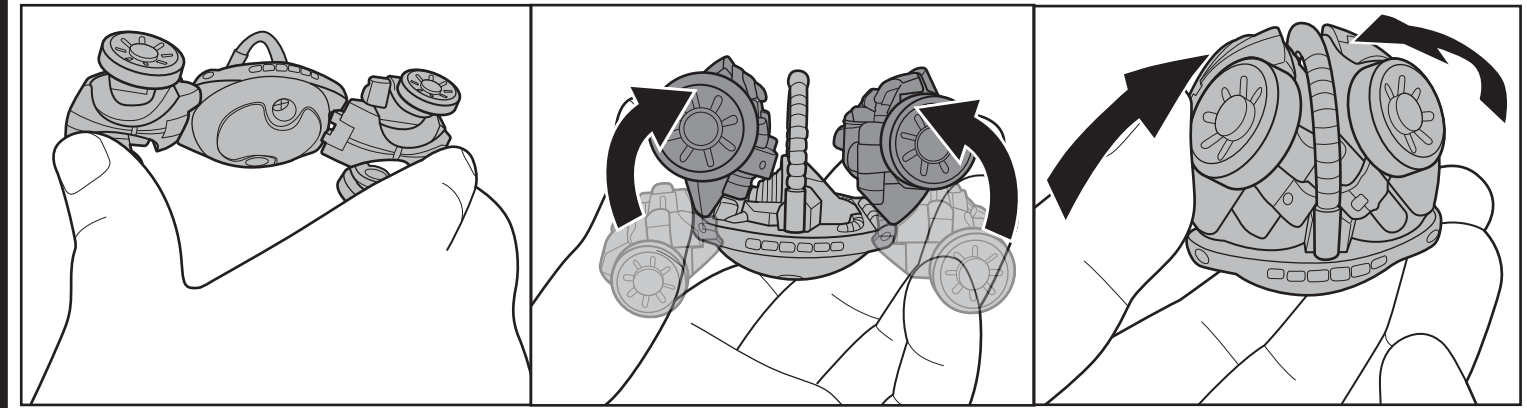

INSTRUCTIONS

SUPER 6-SHOOTER

CONTENTS

Please keep these instructions for future reference as they contain important information.

WARNING:
CHOKING HAZARD - Toy contains small balls. Not for children under 3 years.

ASSEMBLY

TO PLAY

- Position fingers as shown.
 - Push together.
 - Wheels fold in automatically.

- Load launcher on a flat surface.
- Hold launcher at back before firing. Then pull the handle all the way back.

NOTE: Chamber to LEFT of barrel fires first.

- And release to fire. For best launch performance, pull back and release quickly in one continuous action.

Warning: Do not aim at eyes or face. Only use vehicles intended for use with this toy. Do not fire at point-blank range.

INSTRUCTION SHEET SPECIFICATIONS	
Toy No.:	HW COMBAT CANNON
Part No.:	X7146
Trim Size:	0920G2
Folded Size:	8.5"W x 11"H
Type of Fold:	8.5"W x 5.5"H
# colors:	Single
Paper Stock:	Black
Paper Weight:	White Offset
EDM No.:	70 lb.