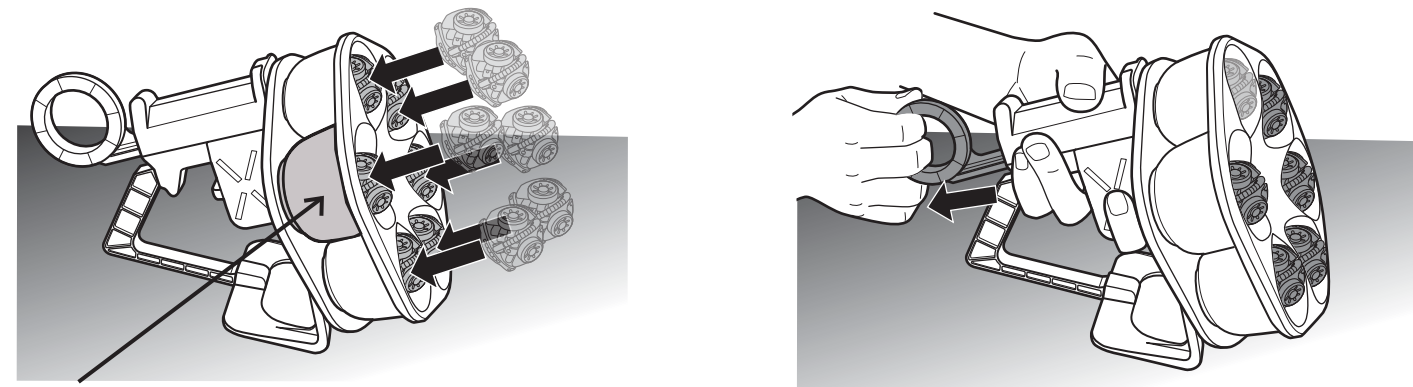

ASSEMBLY

TO PLAY

- Position fingers as shown.
 - Push together.
 - Wheels fold in automatically.

- Load launcher on a flat surface.
- Hold launcher at back before firing. Then pull the handle all the way back.

NOTE: Chamber to LEFT of barrel fires first.

- And release to fire. For best launch performance, pull back and release quickly in one continuous action.

Warning: Do not aim at eyes or face. Only use vehicles intended for use with this toy. Do not fire at point-blank range.

INSTRUCTION SHEET SPECIFICATIONS	
Toy No.:	HW COMBAT CANNON
Part No.:	X7146
Trim Size:	0920G2
Folded Size:	8.5"W x 11"H
Type of Fold:	8.5"W x 5.5"H
# colors:	Single
Paper Stock:	Black
Paper Weight:	White Offset
EDM No.:	70 lb.