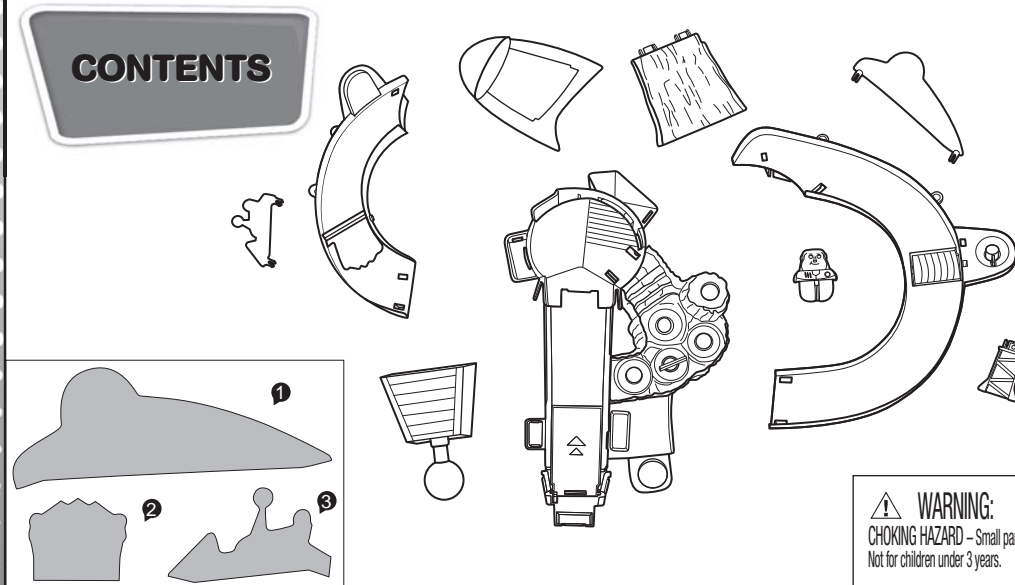

CONTENTS

WARNING:
CHOKING HAZARD - Small parts.
Not for children under 3 years.

©2012 Mattel. All Rights Reserved.

Mattel, Inc., 636 Girard Avenue, East Aurora, NY 14052, U.S.A. Consumer Relations 1-800-524-8697. Mattel U.K. Ltd., Vanwall Business Park, Maidenhead SL6 4UB. Helpline 01628 500303. Mattel Australia Pty., Ltd., Richmond, Victoria. 3121. Consumer Advisory Service - 1300 135 312. Mattel East Asia Ltd., Room 1106, South Tower, World Finance Centre, Harbour City, Tsimshatsui, HK, China. Diimport & Diedarkan Oleh: Mattel SEA Ptd Ltd. (993532-P) Lot 13.5, 13th Floor, Menara Lien Hoe, Persiaran Tropicana Golf Country Resort, 47410 PJ. Tel:03-78803817, Fax:03-78803867.

X9505-0920

© Disney/Pixar

Visit www.toystory.com service.mattel.com