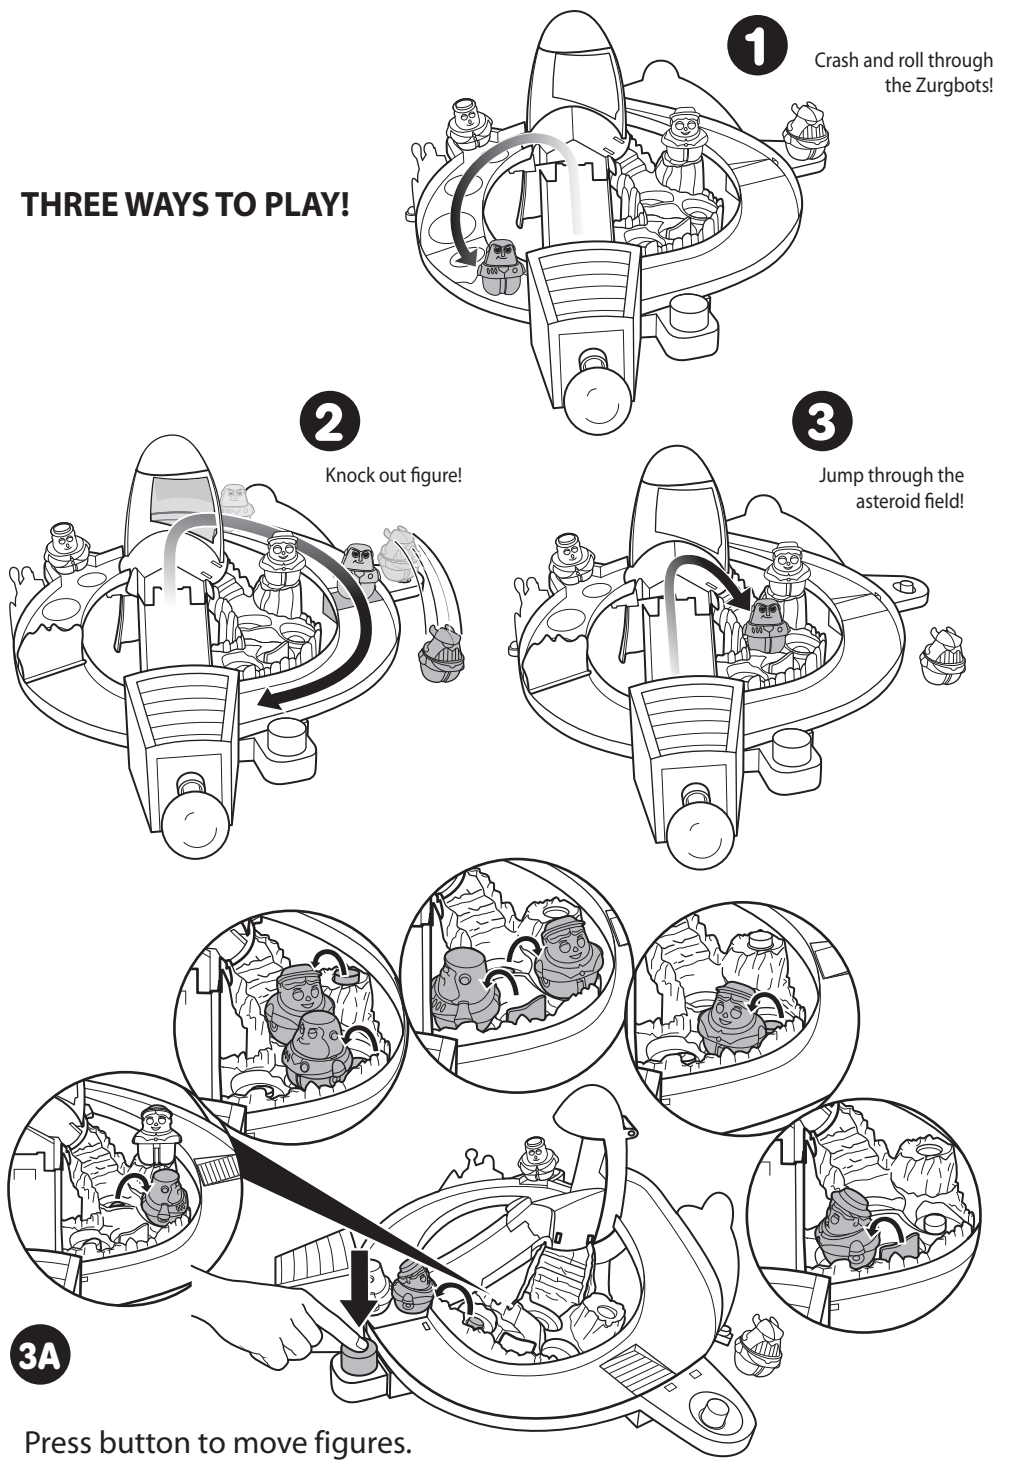

INSTRUCTION SHEET SPECIFICATIONS

Toy:	TS ZING EMS PLAYSET SPRING
Toy No.:	X9505
Part No.:	0920
Trim Size:	A4
Folded Size:	
Type of Fold:	
# colors:	One
Colors:	Black
Paper Stock:	White Offset
Paper Weight:	70 lb.
EDM No.:	

THREE WAYS TO PLAY!

ROCKET RUMBLE™ PLAYSET INSTRUCTIONS

4+