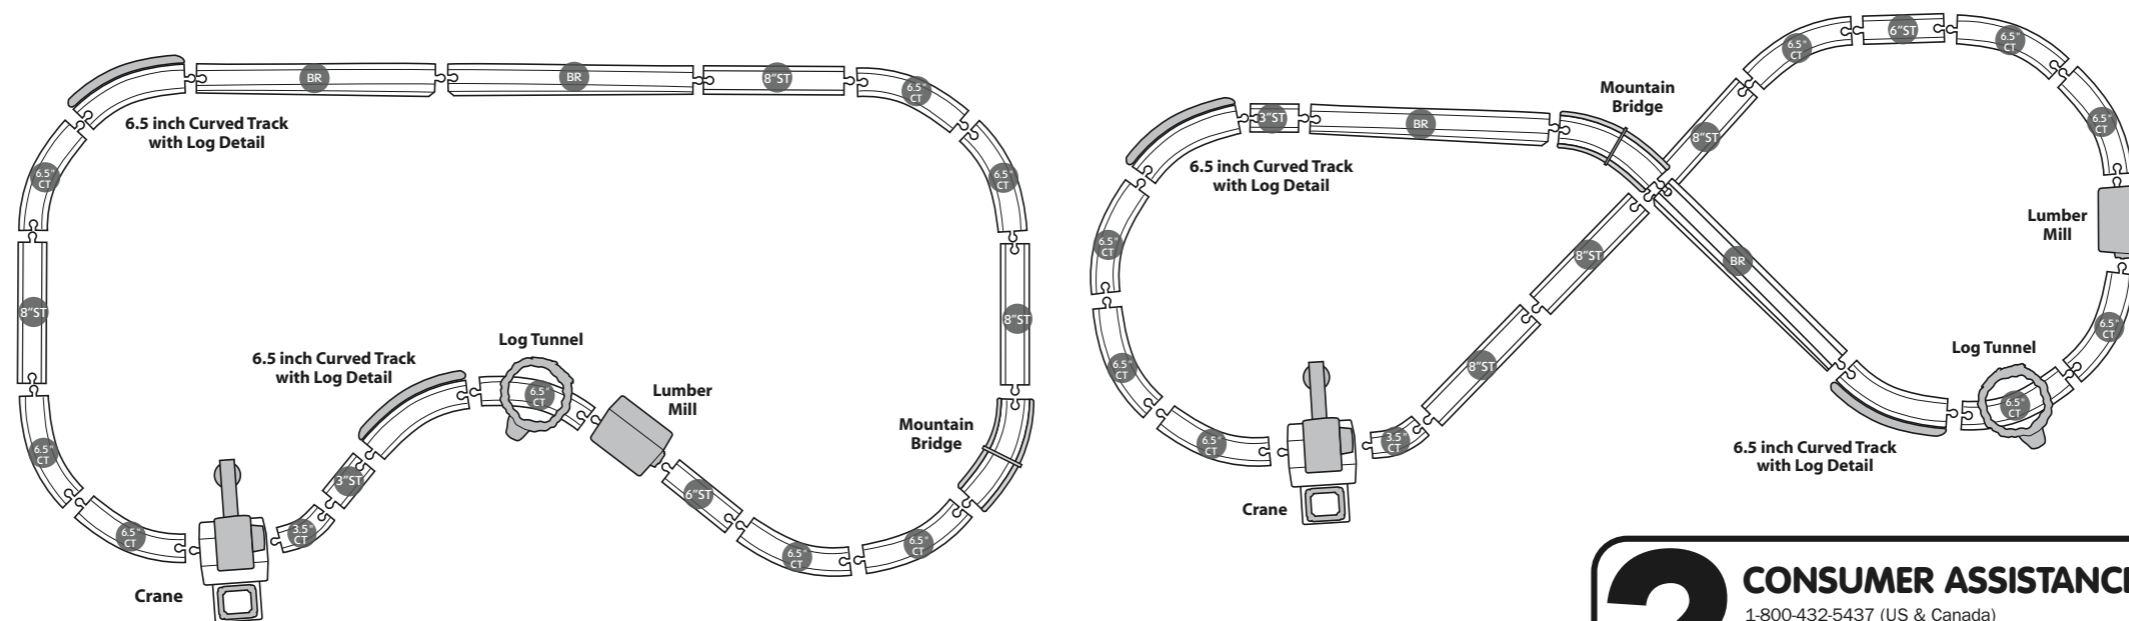

TIDMOUTH TIMBER CO. SET

Y4497
ID. Y4497-0920

INSTRUCTIONS

Please keep these instructions for future reference as they contain important information.

LEGEND

CT = Curved Track
ST = Straight Track
BR = Bridge Riser

Item No : Y4497-0920
Version : EL
Size : 8.27" x 11.69" (A4)
Paper : Woodfree paper 70 gsm
Color : Black
Date : 10/12/2012 (VL)