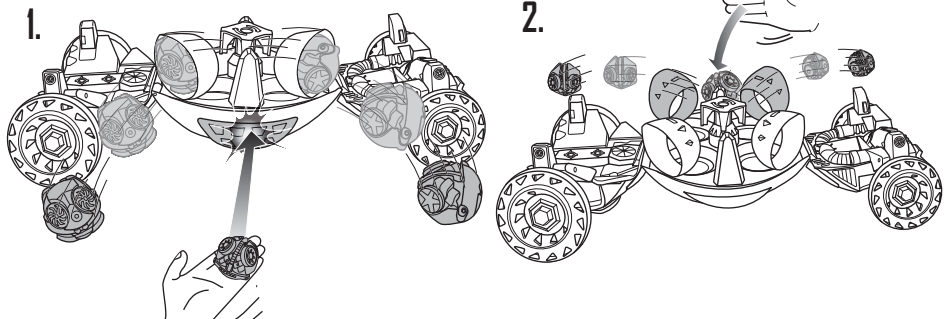

TO PLAY 3

STORAGE

1. Turn once to lock (Turn again to unlock).