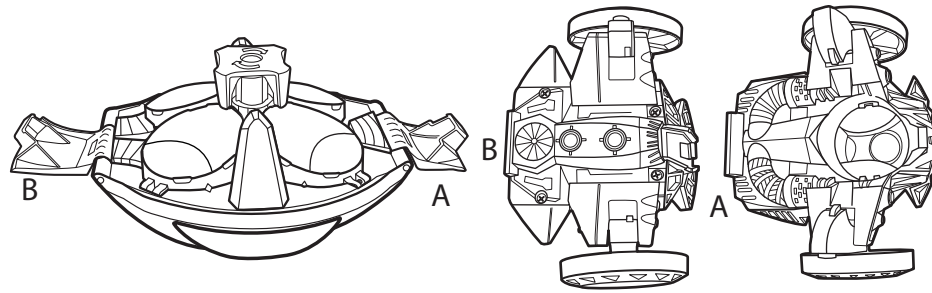

BATTLE WAGON

CONTENTS

Please keep these instructions for future reference as they contain important information.

WARNING:
CHOKING HAZARD - Toy contains a small ball. Not for children under 3 years.