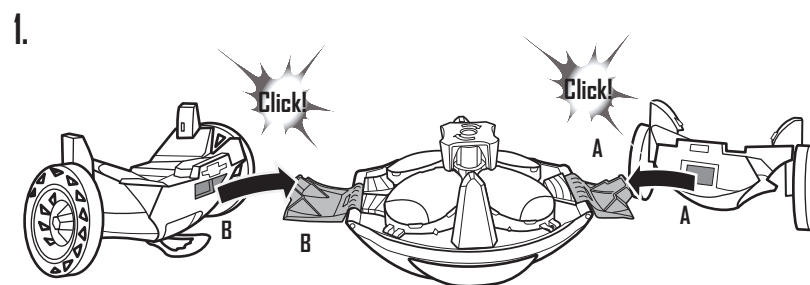

2 PANEL Folding Dummy

SET UP