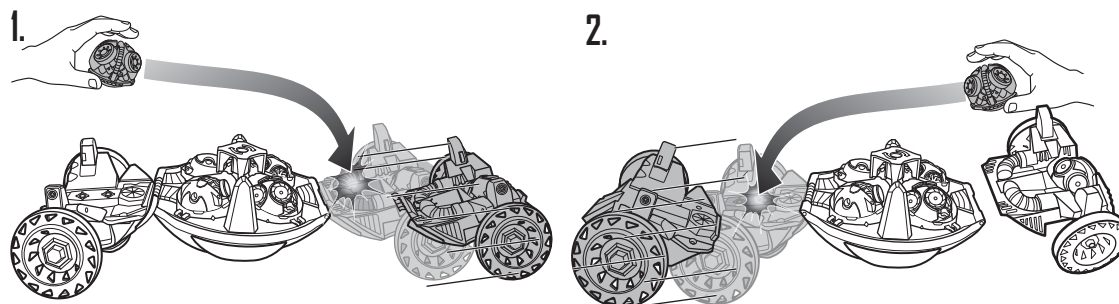

TO PLAY 3

STORAGE

1. Turn once to lock (Turn again to unlock).

2.

3.

Push button to open.

NOV WHEELS™
BALLISTIKS™
FULL FORCE™

INSTRUCTIONS

5+

BATTLE WAGON

CONTENTS

Please keep these instructions for future reference as they contain important information.

WARNING:
CHOKING HAZARD - Toy contains a small ball. Not for children under 3 years.

TRANSFORM

a Position fingers as shown. **b** Push together. **c** Wheels fold in automatically.

INSTRUCTION SHEET SPECIFICATIONS

Toy: Y6742 BATTLE WAGON
Toy No.: Y6742
Part No.: 0920G1
Trim Size: 11"W x 8.5" H
Folded Size: 5.5" W x 8.5" H
Type of Fold: Single
colors: One
Colors: Black
Paper Stock: White Offset
Paper Weight: 70 lb.
EDM No.:

2 PANEL Folding Dummy

SET UP

2. Turn once to unlock (Turn again to lock)

TO PLAY 1

TO PLAY 2

Warning: Do not aim at eyes or face. Only use vehicles intended for use with this toy. Do not fire at point-blank range.

Artwork Check Points

- ☒ Artwork is prepared in CMYK color mode.
- ☒ All images' resolution is not less than 300 dpi.
- ☒ Company address, legal and warning statements are up to date.
- ☒ Correct UPC size and format, and it's readable by UPC scanner.
- ☒ All comments are revised.
- ☒ For international version, need to check if English copy can match DOM version, if not, need to double check with Graphic Designer.