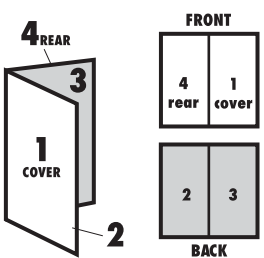

2 PANEL Folding Dummy