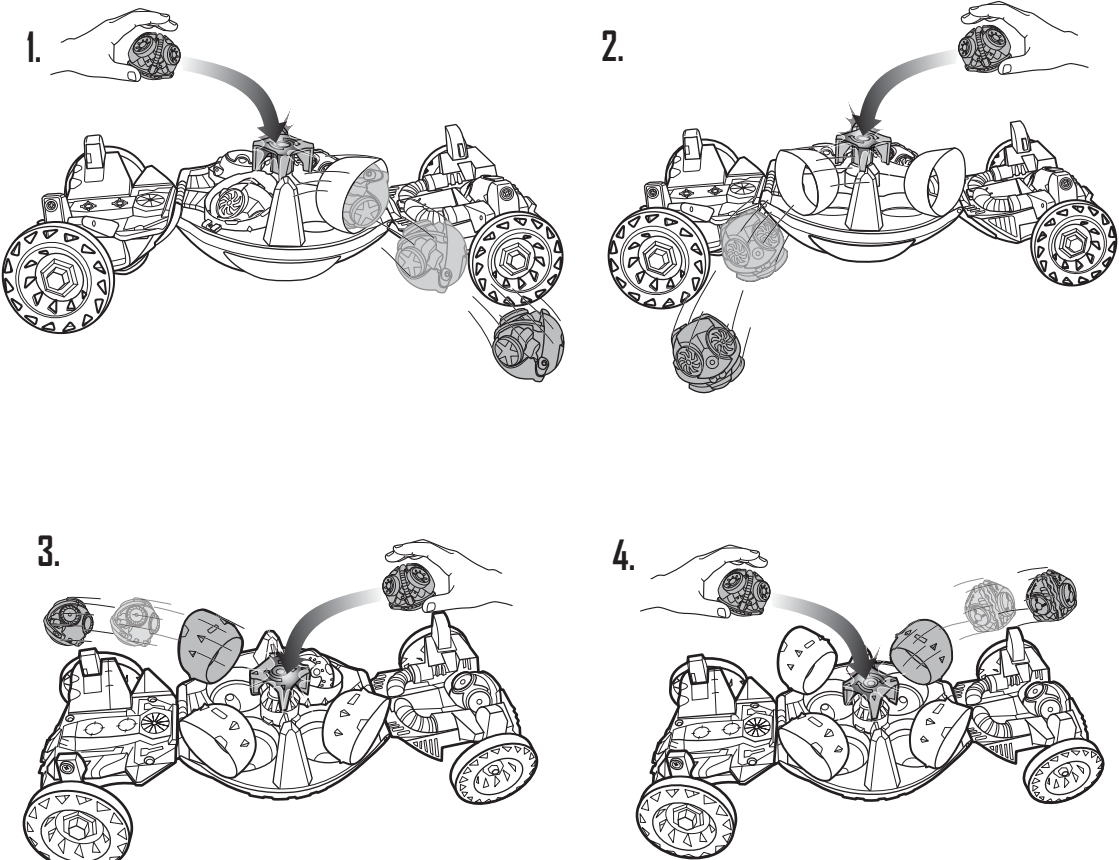

TO PLAY 2

Warning: Do not aim at eyes or face. Only use vehicles intended for use with this toy. Do not fire at point-blank range.

Artwork Check Points

- ☒ Artwork is prepared in CMYK color mode.
- ☒ All images' resolution is not less than 300 dpi.
- ☒ Company address, legal and warning statements are up to date.
- ☒ Correct UPC size and format, and it's readable by UPC scanner.
- ☒ All comments are revised.
- ☒ For international version, need to check if English copy can match DOM version, if not, need to double check with Graphic Designer.