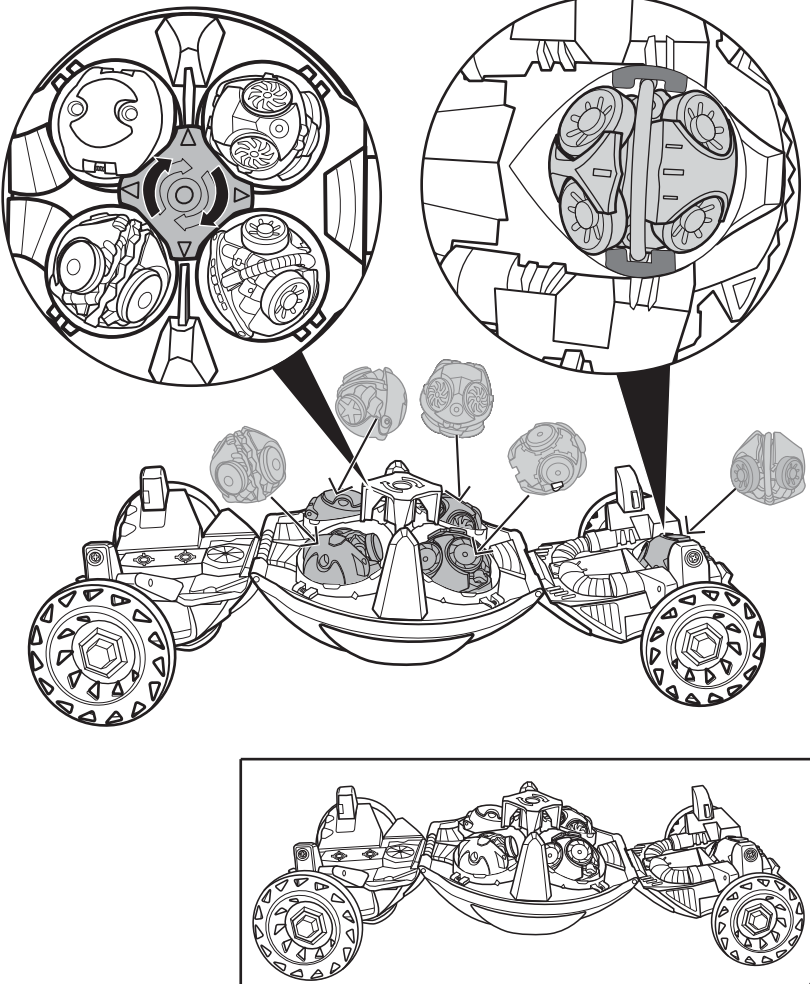

2. Turn once to unlock (Turn again to lock)