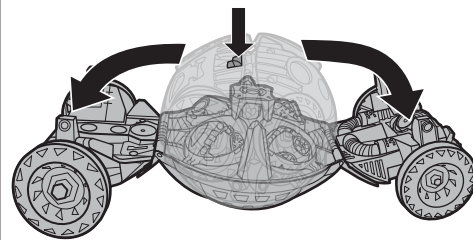

TO PLAY 3

STORAGE

1. Turn once to lock (Turn again to unlock).

2.

3.

Push button to open.

HOT WHEELS™ BALLISTIKS™ FULL FORCE™

Y6742-0920G1

INSTRUCTIONS

5+

BATTLE WAGON

CONTENTS

Please keep these instructions for future reference as they contain important information.

TRANSFORM

a Position fingers as shown.

b Push together.