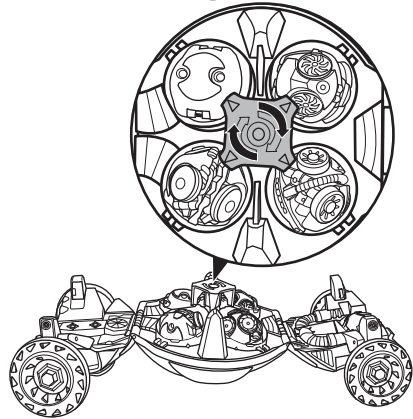

TO PLAY 3

STORAGE

1. Turn once to lock (Turn again to unlock).

2.

3.

Push button to open.

HOT WHEELS™ BALLISTIKS™ FULL FORCE™

Y6742-0920G1

INSTRUCTIONS

5+

BATTLE WAGON

CONTENTS

Please keep these instructions for future reference as they contain important information.

TRANSFORM

a Position fingers as shown.

b Push together.

SET UP

2. Turn once to unlock (Turn again to lock)

TO PLAY 1

TO PLAY 2

Warning: Do not aim at eyes or face. Only use vehicles intended for use with this toy. Do not fire at point-blank range.