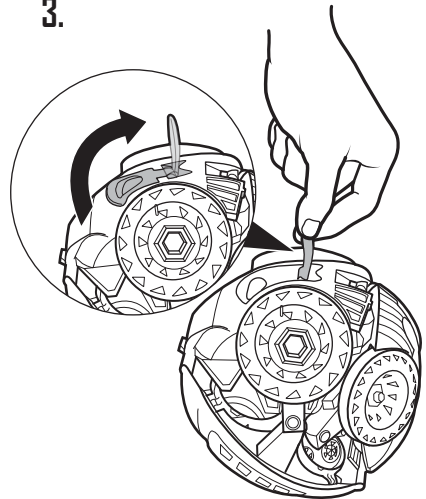

TO PLAY 3

STORAGE

1. Turn once to lock (Turn again to unlock).

2.

3.

Push button to open.

HOT WHEELS™ BALLISTIKS™ FULL FORCE™

Y6742-0920G1

INSTRUCTIONS

5+

BATTLE WAGON

CONTENTS

Please keep these instructions for future reference as they contain important information.

TRANSFORM

a Position fingers as shown.

b Push together.

SET UP

2. Turn once to unlock (Turn again to lock)

TO PLAY 1

TO PLAY 2

Warning: Do not aim at eyes or face. Only use vehicles intended for use with this toy. Do not fire at point-blank range.