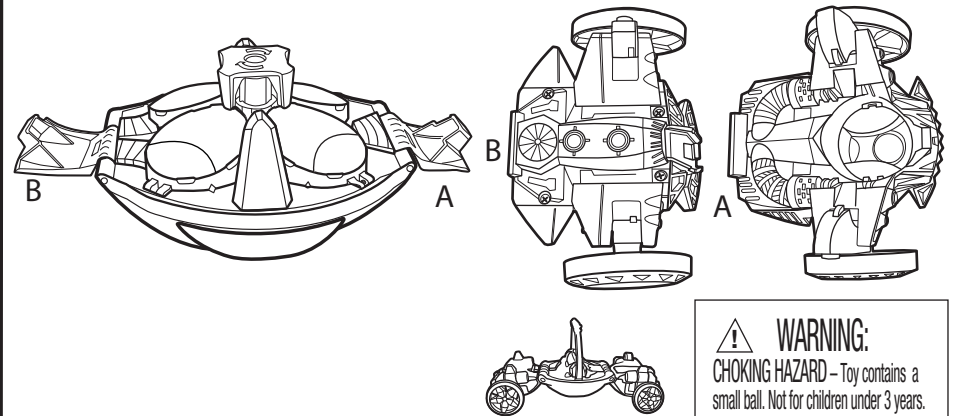

TO PLAY 3

STORAGE

1. Turn once to lock (Turn again to unlock).

2.

3.

Push button to open.

HOT WHEELS™ BALLISTIKS™ FULL FORCE™

Y6742-0920G1

INSTRUCTIONS

5+

BATTLE WAGON

CONTENTS

Please keep these instructions for future reference as they contain important information.

TRANSFORM

a Position fingers as shown.

b Push together.