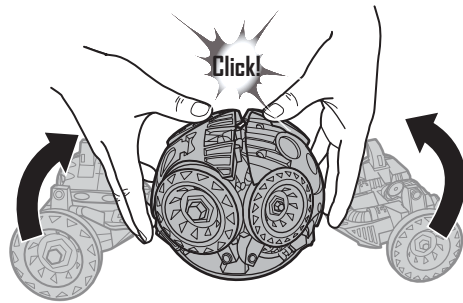

TO PLAY 3

STORAGE

1. Turn once to lock (Turn again to unlock).

2.

3.

Push button to open.

HOT WHEELS™ BALLISTIKS™ FULL FORCE™

Y6742-0920G1

INSTRUCTIONS

5+

BATTLE WAGON

CONTENTS

Please keep these instructions for future reference as they contain important information.

TRANSFORM

a Position fingers as shown.

b Push together.

SET UP

2. Turn once to unlock (Turn again to lock)

TO PLAY 1

TO PLAY 2

Warning: Do not aim at eyes or face. Only use vehicles intended for use with this toy. Do not fire at point-blank range.