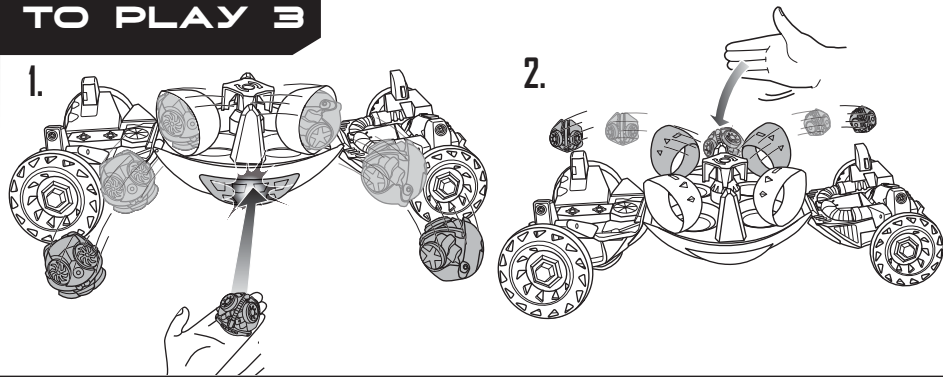

TO PLAY 3

STORAGE

1. Turn once to lock (Turn again to unlock).

2.

3.

Push button to open.

HOT WHEELS™ BALLISTIKS™ FULL FORCE™

Y6742-0920G1

INSTRUCTIONS

5+

BATTLE WAGON

CONTENTS

Please keep these instructions for future reference as they contain important information.

TRANSFORM

a Position fingers as shown.

b Push together.

SET UP

2. Turn once to unlock (Turn again to lock)

TO PLAY 1

TO PLAY 2

Warning: Do not aim at eyes or face. Only use vehicles intended for use with this toy. Do not fire at point-blank range.