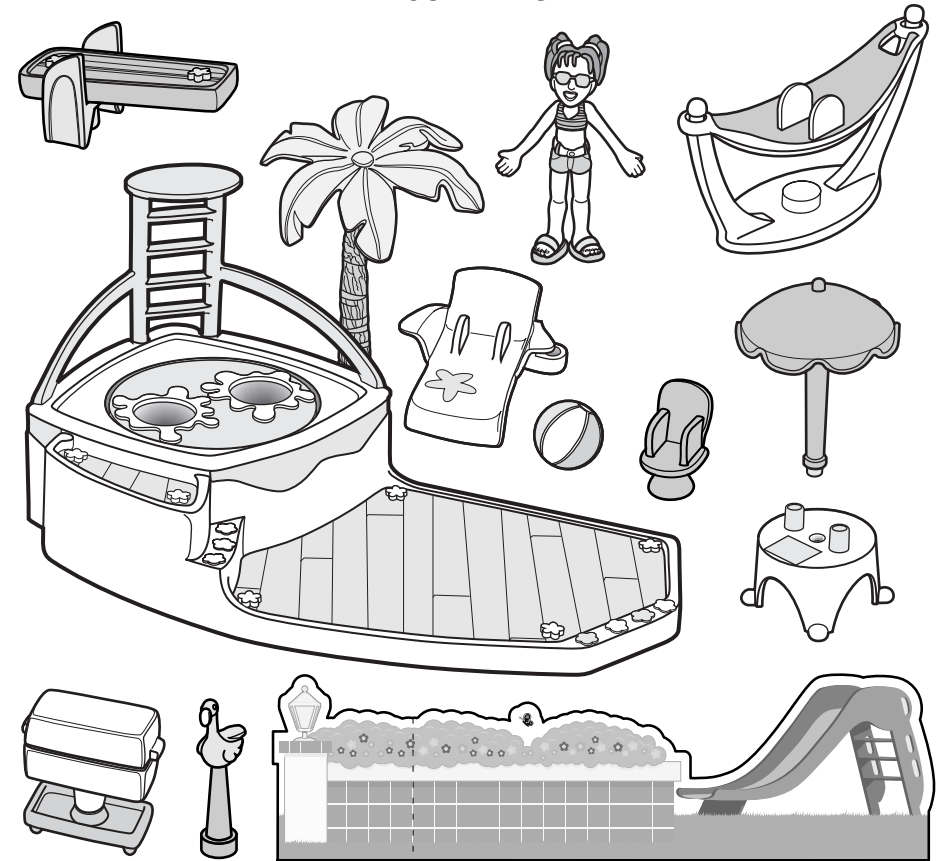

Polly Place™

Dip 'n Dive Pool™

INSTRUCTIONS

CONTENTS

This product contains a magnet. Do not use around items that are sensitive to or affected by magnetic fields.

CONSUMER INFORMATION

MATTY MATTEL™ toys

YOU CAN TELL IT'S MATTEL!™ CALL us toll-free or write with any comments or questions about our products or service. Monday-Friday 8:00 a.m.-6:00 p.m. Eastern Time. Outside U.S.A., see telephone directory for Mattel listing.

C'mon! Jump on in!

Your doll can "swim", hang out on the high dive and relax by the pool.