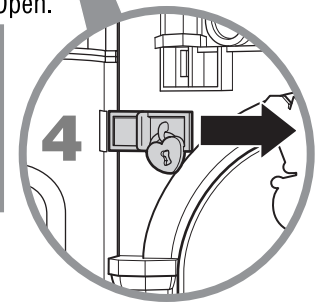

Assemble

Follow steps 1 to 33.

Attach labels by number as shown. ①

BATTERY LOCATION

2

FRONT

Open.

20

Thread cord through hole. Snap columns into roof.

21

22

23

24

Play Time!

BELL TOWER: Pull cord for music.

CABINET:
Press for music.

DRAWER: Move up to reveal secret drawer.
Move down to release secret drawer.

BATHTUB: Removable bathtub can be filled with water.

BIRD BATH: Removable bird bath can be filled with water.

MAGIC WAND: Hide behind clock.