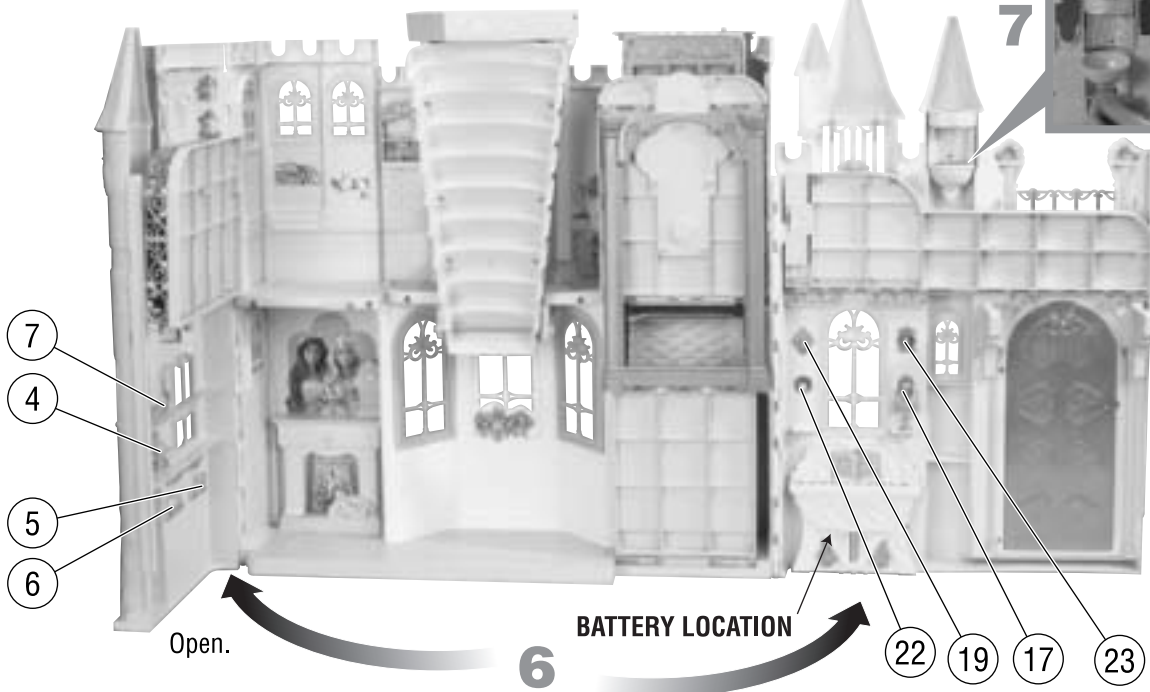

Assemble

Follow steps 1 to 33.

Attach labels by number as shown. ①

BATTERY LOCATION

2

FRONT

Open.

20

Thread cord through hole. Snap columns into roof.

21

22

23

24

Play Time!

BELL TOWER: Pull cord for music.

CABINET:
Press for music.

DRAWER: Move up to reveal secret drawer.
Move down to release secret drawer.

BATHTUB: Removable bathtub can be filled with water.

BIRD BATH: Removable bird bath can be filled with water.

MAGIC WAND: Hide behind clock.

TABLE: Hide the "present" under the cake.

ORGAN: Press for music.

Turn wheel to rotate figures.

Dolls and fashions not included.

Open Door

Insert ring in keyhole.

Turn counter-clockwise to secure latch.

Storage