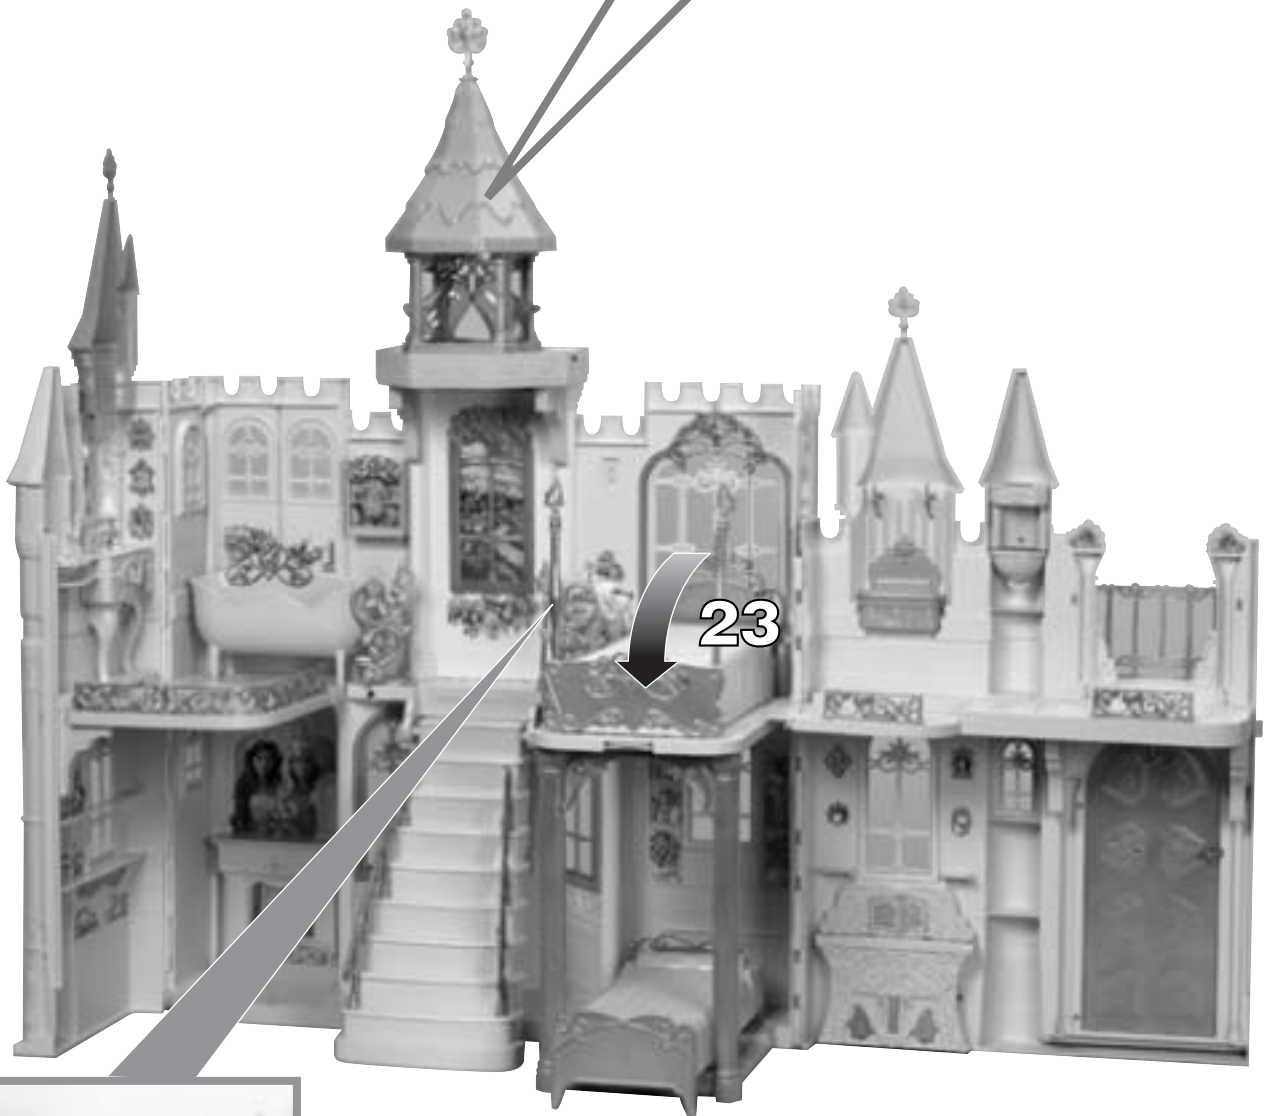

Assemble

Follow steps 1 to 33.

Attach labels by number as shown. ①

BATTERY LOCATION

2

FRONT

Open.

20

Thread cord through hole. Snap columns into roof.

21

22

23

24

Play Time!

BELL TOWER: Pull cord for music.

CABINET:
Press for music.