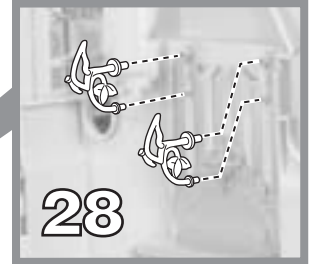

Assemble

Follow steps 1 to 33.

Attach labels by number as shown. ①

BATTERY LOCATION

2

FRONT

Open.

20

Thread cord through hole. Snap columns into roof.

21

22

23

24

Play Time!

BELL TOWER: Pull cord for music.

CABINET:
Press for music.

DRAWER: Move up to reveal secret drawer.
Move down to release secret drawer.

BATHTUB: Removable bathtub can be filled with water.

BIRD BATH: Removable bird bath can be filled with water.

MAGIC WAND: Hide behind clock.