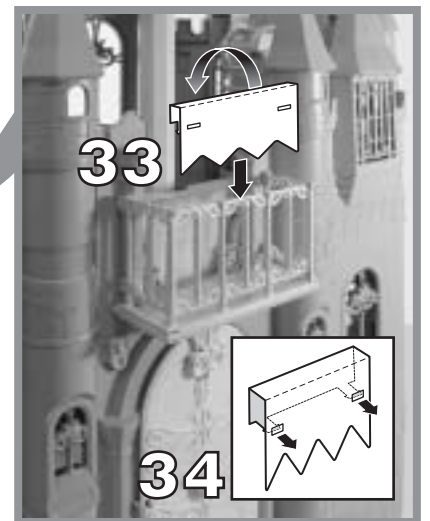

Assemble

Follow steps 1 to 33.

Attach labels by number as shown. ①

BATTERY LOCATION

2

FRONT

Open.

20

Thread cord through hole. Snap columns into roof.

21

22

23

24

Play Time!

BELL TOWER: Pull cord for music.

CABINET:
Press for music.

DRAWER: Move up to reveal secret drawer.
Move down to release secret drawer.

BATHTUB: Removable bathtub can be filled with water.

BIRD BATH: Removable bird bath can be filled with water.

MAGIC WAND: Hide behind clock.

TABLE: Hide the "present" under the cake.

ORGAN: Press for music.

Turn wheel to rotate figures.

Dolls and fashions not included.

Open Door

Insert ring in keyhole.

Turn counter-clockwise to secure latch.

Storage