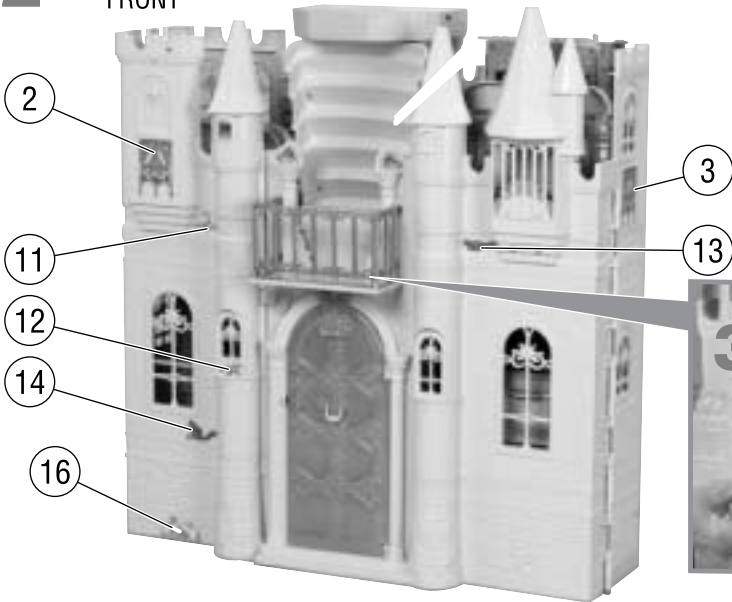

Assemble

Follow steps 1 to 33.

Attach labels by number as shown. ①

BATTERY LOCATION

2

FRONT

Open.

20

Thread cord through hole. Snap columns into roof.

21

22

23

24

Play Time!

BELL TOWER: Pull cord for music.

CABINET:
Press for music.

DRAWER: Move up to reveal secret drawer.
Move down to release secret drawer.

BATHTUB: Removable bathtub can be filled with water.

BIRD BATH: Removable bird bath can be filled with water.

MAGIC WAND: Hide behind clock.