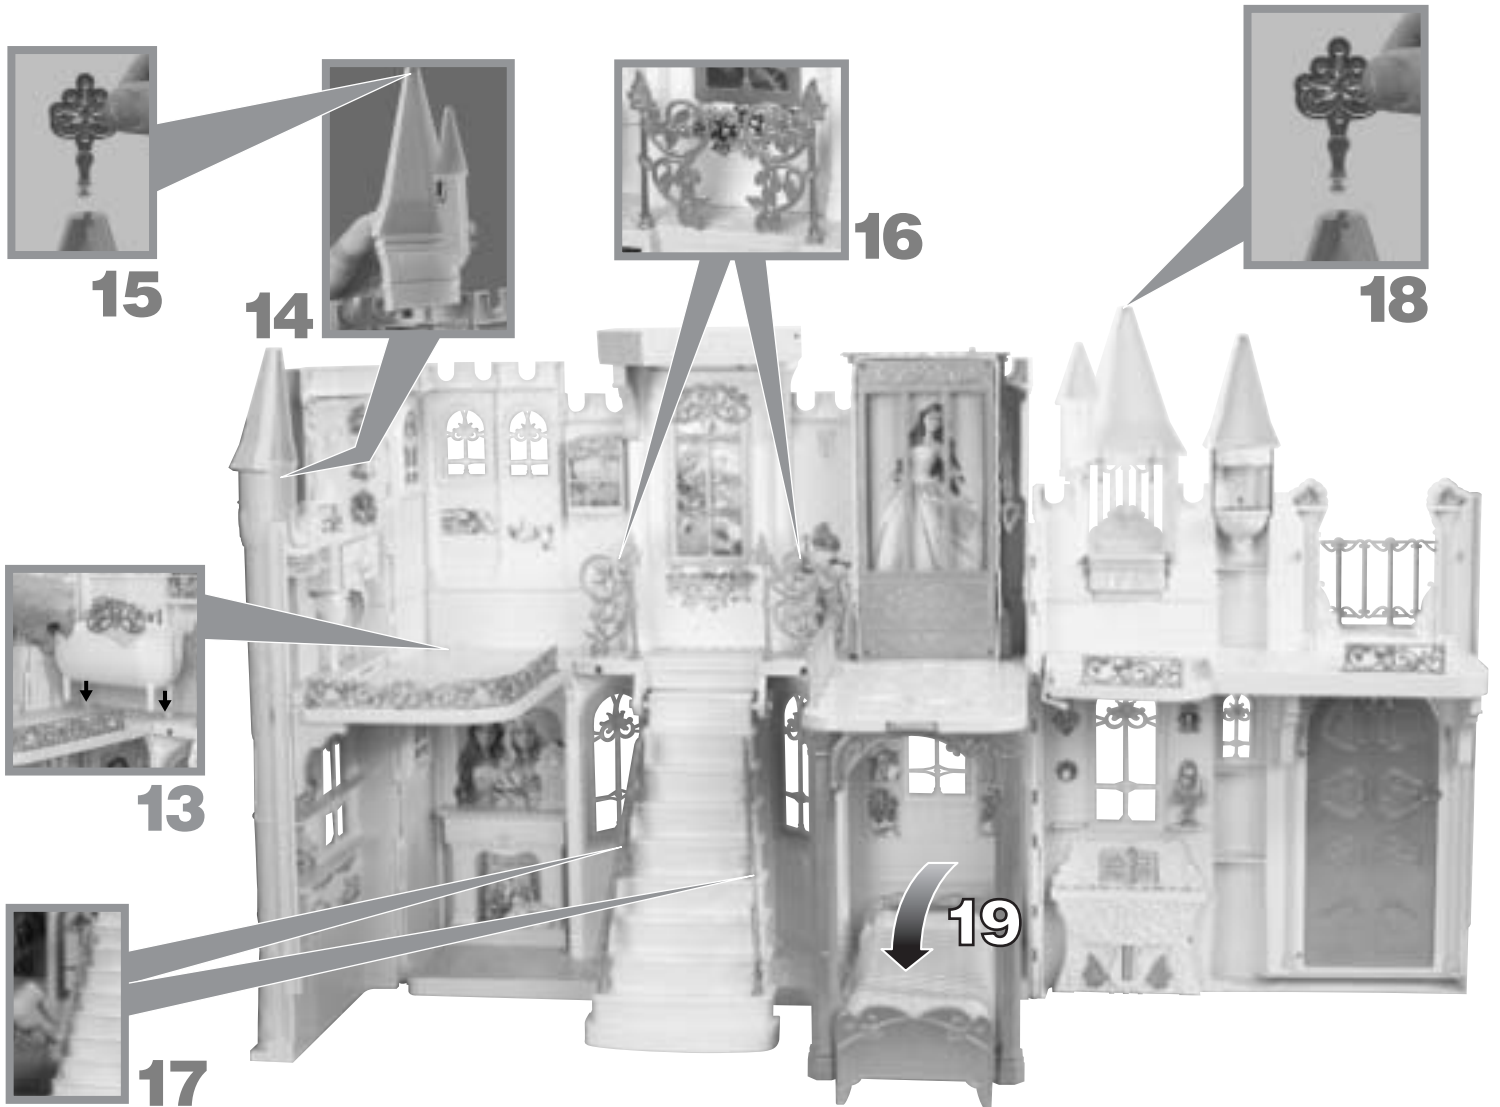

Assemble

Follow steps 1 to 33.

Attach labels by number as shown. ①

BATTERY LOCATION

2

FRONT

Open.

20

Thread cord through hole. Snap columns into roof.

21

22

23

24

Play Time!

BELL TOWER: Pull cord for music.

CABINET:
Press for music.

DRAWER: Move up to reveal secret drawer.
Move down to release secret drawer.

BATHTUB: Removable bathtub can be filled with water.

BIRD BATH: Removable bird bath can be filled with water.

MAGIC WAND: Hide behind clock.

TABLE: Hide the "present" under the cake.

ORGAN: Press for music.

Turn wheel to rotate figures.

Dolls and fashions not included.

Open Door

Insert ring in keyhole.

Turn counter-clockwise to secure latch.

Storage