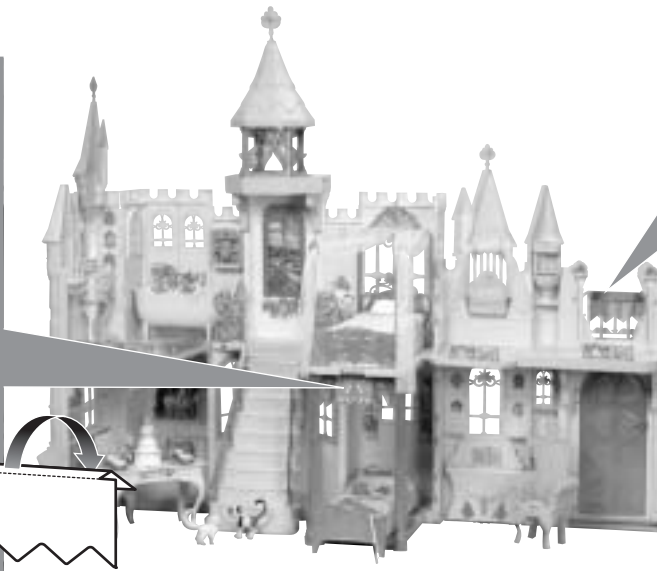

Thread cord through hole. Snap columns into roof.

21

22

23

24

Play Time!

BELL TOWER: Pull cord for music.

CABINET:
Press for music.