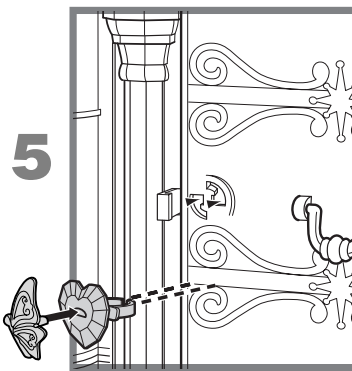

Assemble

Follow steps 1 to 33.

Attach labels by number as shown. ①

BATTERY LOCATION

2

FRONT

Open.

20

Thread cord through hole. Snap columns into roof.

21

22

23

24

Play Time!

BELL TOWER: Pull cord for music.

CABINET:
Press for music.

DRAWER: Move up to reveal secret drawer.
Move down to release secret drawer.

BATHTUB: Removable bathtub can be filled with water.

BIRD BATH: Removable bird bath can be filled with water.

MAGIC WAND: Hide behind clock.