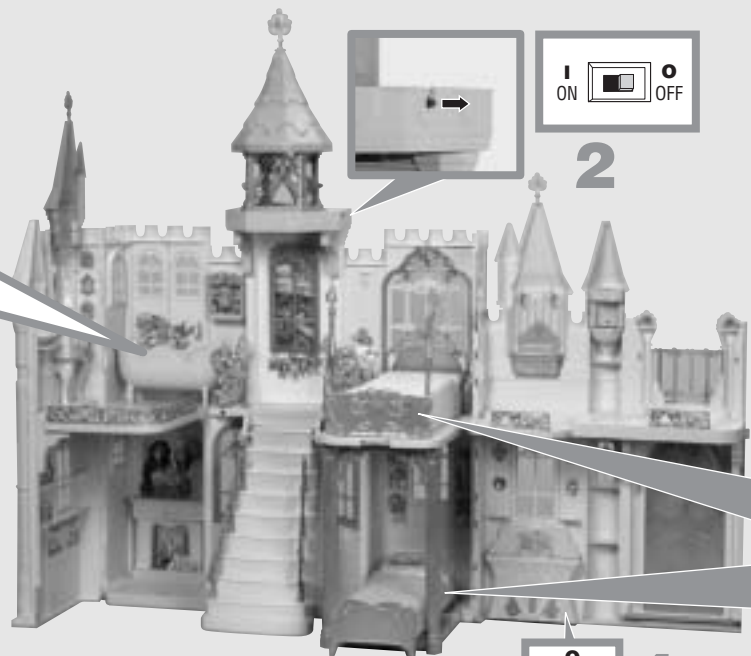

DRAWER: Move up to reveal secret drawer.
Move down to release secret drawer.

BATHTUB: Removable bathtub can be filled with water.

BIRD BATH: Removable bird bath can be filled with water.

MAGIC WAND: Hide behind clock.

TABLE: Hide the "present" under the cake.

ORGAN: Press for music.

Turn wheel to rotate figures.

Dolls and fashions not included.

Open Door

Insert ring in keyhole.

Turn counter-clockwise to secure latch.

Storage