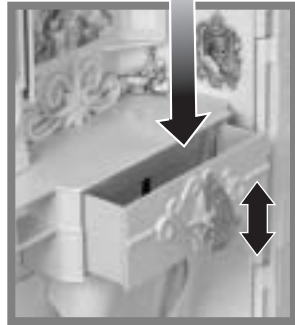

Assemble

Follow steps 1 to 33.

Attach labels by number as shown. ①

BATTERY LOCATION

2

FRONT

Open.

20

Thread cord through hole. Snap columns into roof.

21

22

23

24

Play Time!

BELL TOWER: Pull cord for music.

CABINET:
Press for music.

DRAWER: Move up to reveal secret drawer.
Move down to release secret drawer.

BATHTUB: Removable bathtub can be filled with water.

BIRD BATH: Removable bird bath can be filled with water.

MAGIC WAND: Hide behind clock.

TABLE: Hide the "present" under the cake.

ORGAN: Press for music.

Turn wheel to rotate figures.

Dolls and fashions not included.

Open Door

Insert ring in keyhole.

Turn counter-clockwise to secure latch.

Storage