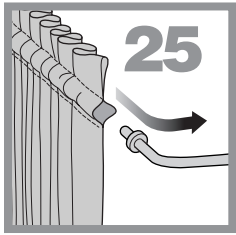

Thread cord through hole. Snap columns into roof.

21

22

23

24

Play Time!

BELL TOWER: Pull cord for music.

CABINET:
Press for music.

DRAWER: Move up to reveal secret drawer.
Move down to release secret drawer.

BATHTUB: Removable bathtub can be filled with water.

BIRD BATH: Removable bird bath can be filled with water.

MAGIC WAND: Hide behind clock.