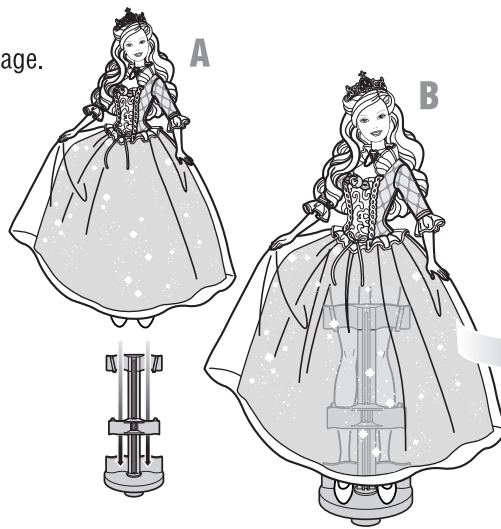

Thread cord through hole. Snap columns into roof.

21

22

23

24

Play Time!

BELL TOWER: Pull cord for music.

CABINET:
Press for music.

DRAWER: Move up to reveal secret drawer.
Move down to release secret drawer.

BATHTUB: Removable bathtub can be filled with water.

BIRD BATH: Removable bird bath can be filled with water.

MAGIC WAND: Hide behind clock.

TABLE: Hide the "present" under the cake.

ORGAN: Press for music.

Turn wheel to rotate figures.

Dolls and fashions not included.

Open Door

Insert ring in keyhole.

Turn counter-clockwise to secure latch.

Storage