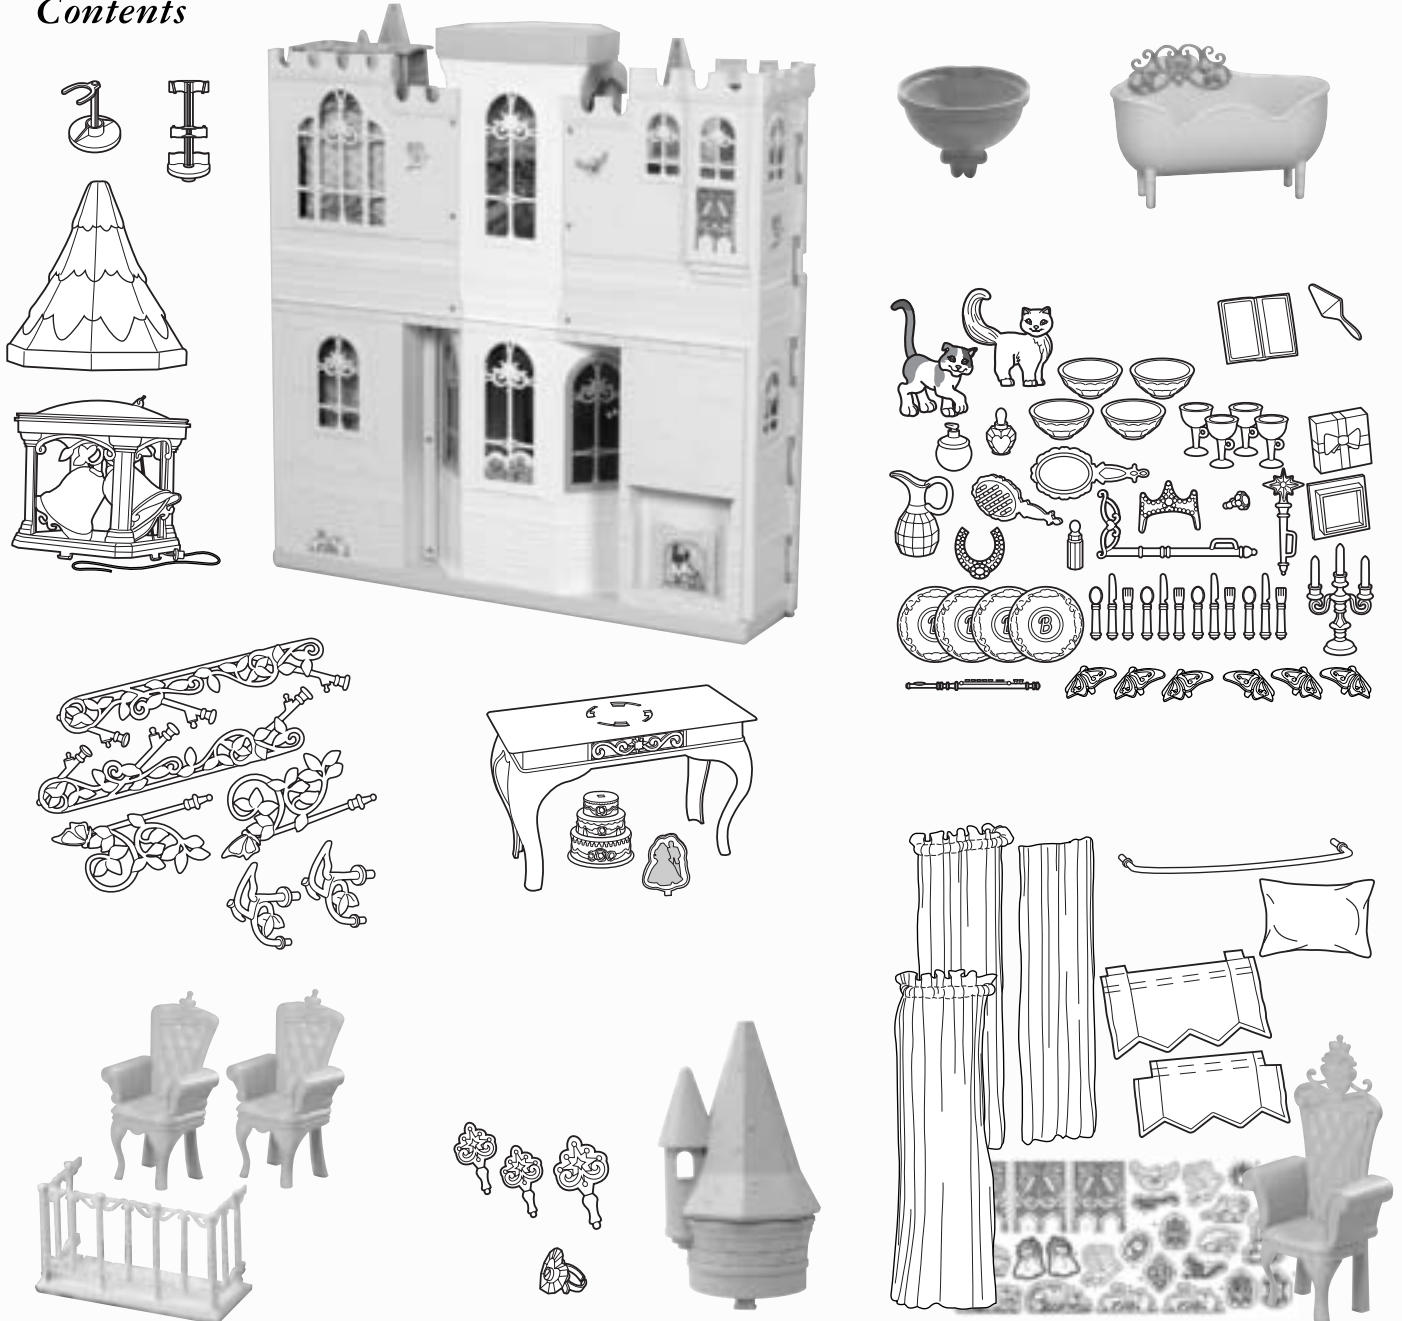

INSTRUCTIONS

Contents

Please remove everything from the package and compare to the contents shown here.
Keep these instructions for future reference as they contain important information.
ADULT ASSEMBLY REQUIRED. Colours and decorations may vary from those shown.

Dolls sold separately, subject to availability. Requires 6 AAA alkaline batteries, not included. Dispose of batteries safely.

WARNING:
CHOKING HAZARD - Toy contains small balls and small parts.
Not for children under 3 years.

© 2003 Mattel, Inc., El Segundo, CA 90245 U.S.A. All Rights Reserved. Tous droits réservés.