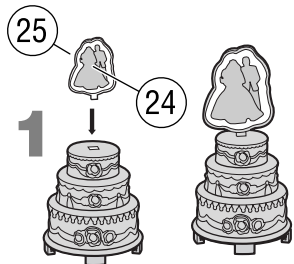

Assemble

Follow steps 1 to 33.

Attach labels by number as shown. ①

BATTERY LOCATION

2

FRONT

Open.

20

Thread cord through hole. Snap columns into roof.

21

22

23

24

Play Time!

BELL TOWER: Pull cord for music.

CABINET:
Press for music.

DRAWER: Move up to reveal secret drawer.
Move down to release secret drawer.

BATHTUB: Removable bathtub can be filled with water.

BIRD BATH: Removable bird bath can be filled with water.

MAGIC WAND: Hide behind clock.

TABLE: Hide the "present" under the cake.

ORGAN: Press for music.

Turn wheel to rotate figures.

Dolls and fashions not included.

Open Door

Insert ring in keyhole.

Turn counter-clockwise to secure latch.

Storage