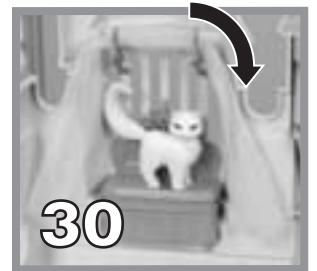

Thread cord through hole. Snap columns into roof.

21

22

23

24

Play Time!

BELL TOWER: Pull cord for music.

CABINET:
Press for music.

DRAWER: Move up to reveal secret drawer.
Move down to release secret drawer.

BATHTUB: Removable bathtub can be filled with water.

BIRD BATH: Removable bird bath can be filled with water.

MAGIC WAND: Hide behind clock.