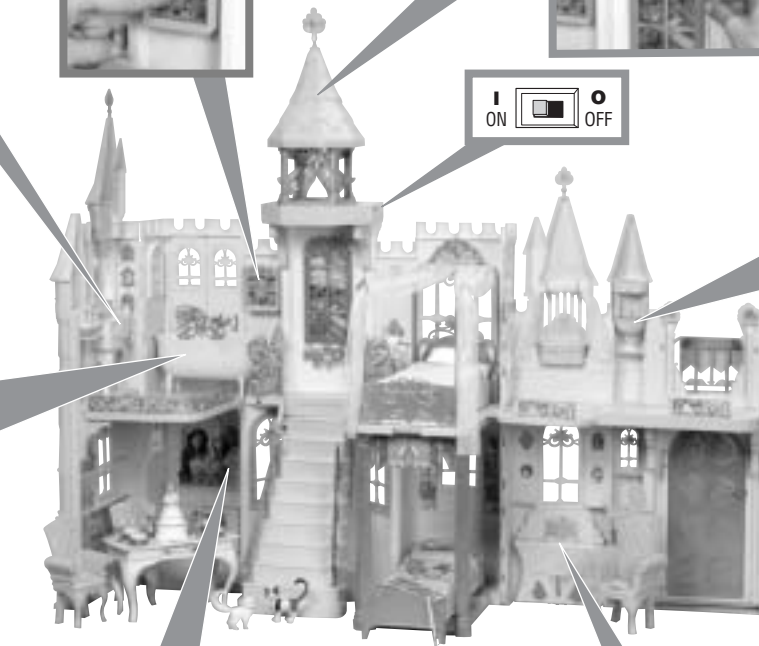

Thread cord through hole. Snap columns into roof.

21

22

23

24

Play Time!

BELL TOWER: Pull cord for music.

CABINET:
Press for music.

DRAWER: Move up to reveal secret drawer.
Move down to release secret drawer.

BATHTUB: Removable bathtub can be filled with water.

BIRD BATH: Removable bird bath can be filled with water.

MAGIC WAND: Hide behind clock.

TABLE: Hide the "present" under the cake.

ORGAN: Press for music.

Turn wheel to rotate figures.

Dolls and fashions not included.

Open Door

Insert ring in keyhole.

Turn counter-clockwise to secure latch.

Storage