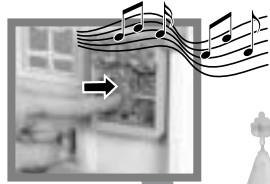

Thread cord through hole. Snap columns into roof.

21

22

23

24

Play Time!

BELL TOWER: Pull cord for music.

CABINET:
Press for music.

DRAWER: Move up to reveal secret drawer.
Move down to release secret drawer.

BATHTUB: Removable bathtub can be filled with water.

BIRD BATH: Removable bird bath can be filled with water.

MAGIC WAND: Hide behind clock.