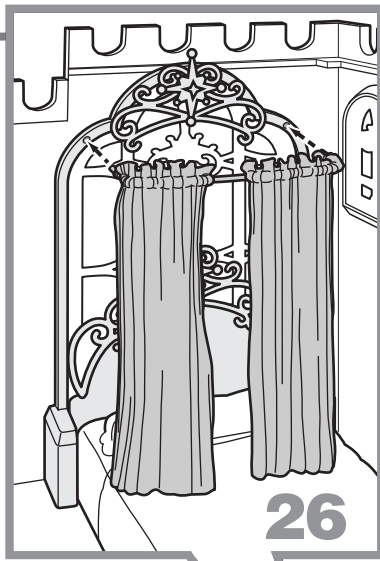

Thread cord through hole. Snap columns into roof.

21

22

23

24

Play Time!

BELL TOWER: Pull cord for music.

CABINET:
Press for music.

DRAWER: Move up to reveal secret drawer.
Move down to release secret drawer.

BATHTUB: Removable bathtub can be filled with water.

BIRD BATH: Removable bird bath can be filled with water.

MAGIC WAND: Hide behind clock.