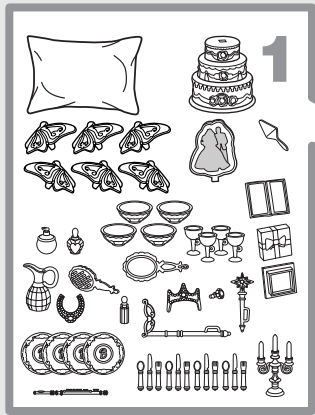

DRAWER: Move up to reveal secret drawer.
Move down to release secret drawer.

BATHTUB: Removable bathtub can be filled with water.

BIRD BATH: Removable bird bath can be filled with water.

MAGIC WAND: Hide behind clock.

TABLE: Hide the "present" under the cake.

ORGAN: Press for music.

Turn wheel to rotate figures.

Dolls and fashions not included.

Open Door

Insert ring in keyhole.

Turn counter-clockwise to secure latch.

Storage