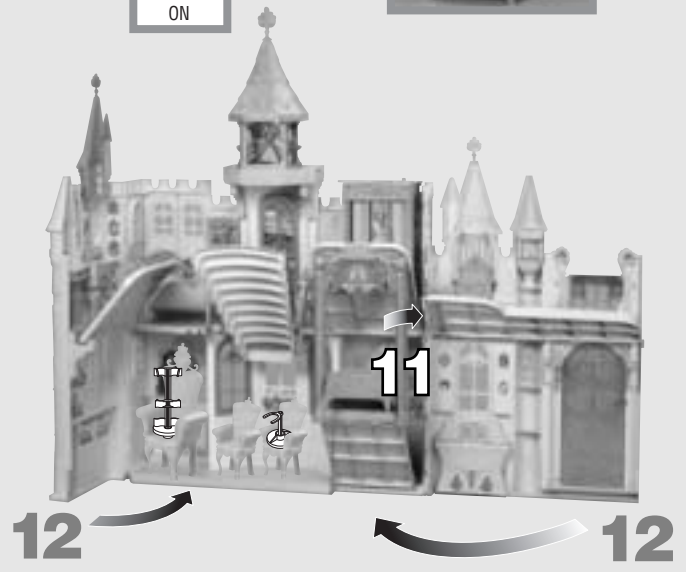

DRAWER: Move up to reveal secret drawer.
Move down to release secret drawer.

BATHTUB: Removable bathtub can be filled with water.

BIRD BATH: Removable bird bath can be filled with water.

MAGIC WAND: Hide behind clock.

TABLE: Hide the "present" under the cake.

ORGAN: Press for music.

Turn wheel to rotate figures.

Dolls and fashions not included.

Open Door

Insert ring in keyhole.

Turn counter-clockwise to secure latch.

Storage