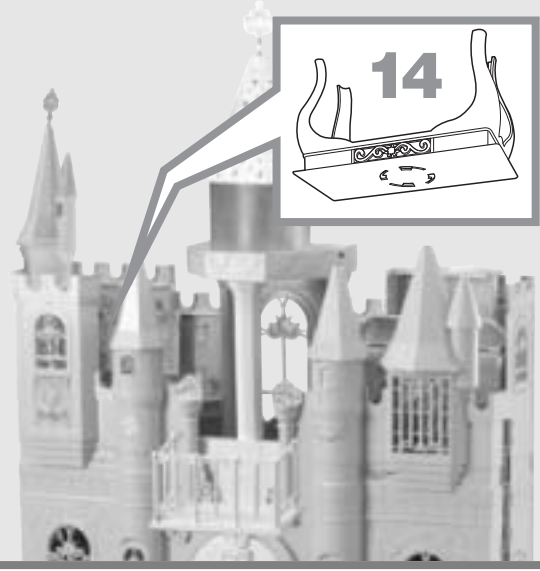

DRAWER: Move up to reveal secret drawer.
Move down to release secret drawer.

BATHTUB: Removable bathtub can be filled with water.

BIRD BATH: Removable bird bath can be filled with water.

MAGIC WAND: Hide behind clock.

TABLE: Hide the "present" under the cake.

ORGAN: Press for music.

Turn wheel to rotate figures.

Dolls and fashions not included.

Open Door

Insert ring in keyhole.

Turn counter-clockwise to secure latch.

Storage