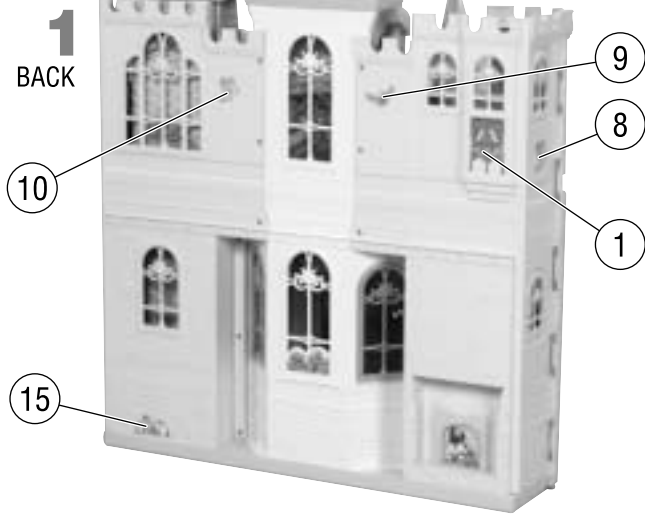

Assemble

Follow steps 1 to 33.

Attach labels by number as shown. ①

BATTERY LOCATION

2

FRONT

Open.

20

Thread cord through hole. Snap columns into roof.

21

22

23

24

Play Time!

BELL TOWER: Pull cord for music.

CABINET:
Press for music.