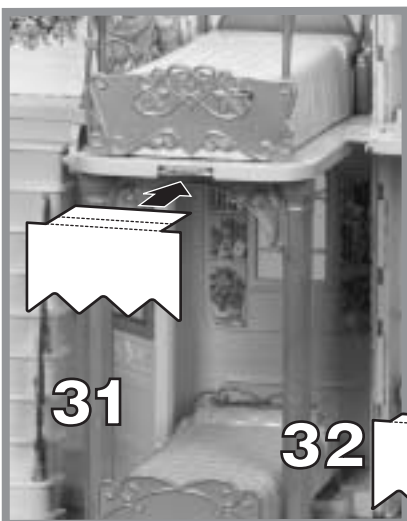

Thread cord through hole. Snap columns into roof.

21

22

23

24

Play Time!

BELL TOWER: Pull cord for music.

CABINET:
Press for music.

DRAWER: Move up to reveal secret drawer.
Move down to release secret drawer.

BATHTUB: Removable bathtub can be filled with water.

BIRD BATH: Removable bird bath can be filled with water.

MAGIC WAND: Hide behind clock.