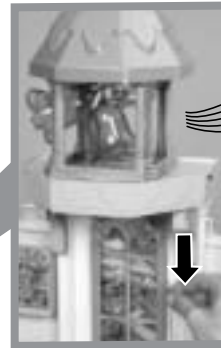

Thread cord through hole. Snap columns into roof.

21

22

23

24

Play Time!

BELL TOWER: Pull cord for music.

CABINET:
Press for music.

DRAWER: Move up to reveal secret drawer.
Move down to release secret drawer.

BATHTUB: Removable bathtub can be filled with water.

BIRD BATH: Removable bird bath can be filled with water.

MAGIC WAND: Hide behind clock.

TABLE: Hide the "present" under the cake.

ORGAN: Press for music.

Turn wheel to rotate figures.

Dolls and fashions not included.

Open Door

Insert ring in keyhole.

Turn counter-clockwise to secure latch.

Storage