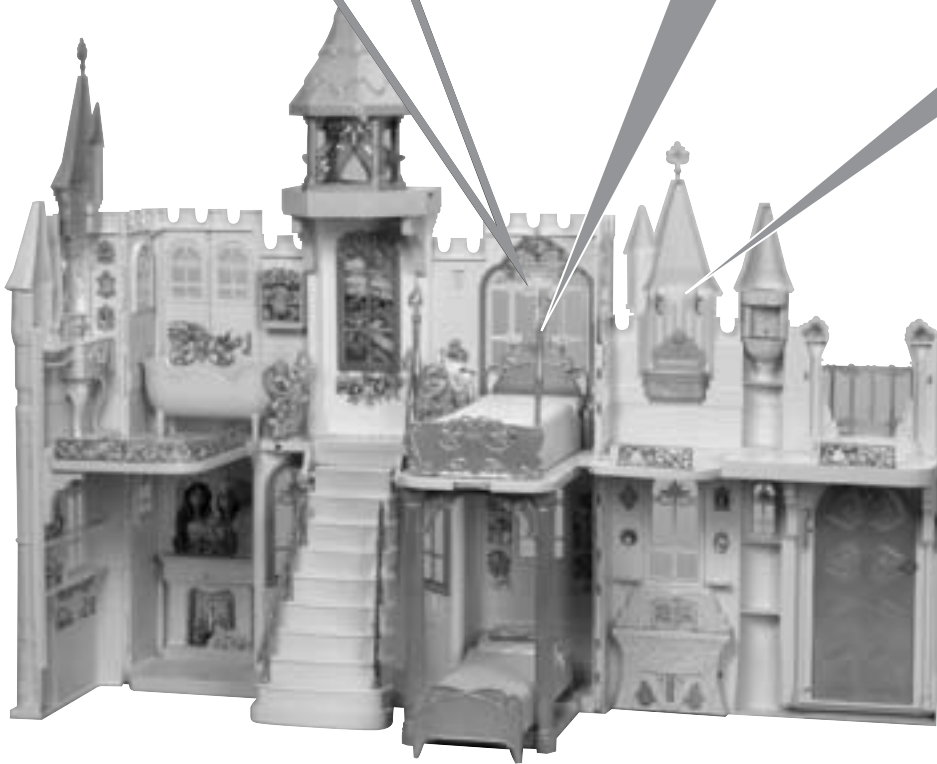

Thread cord through hole. Snap columns into roof.

21

22

23

24

Play Time!

BELL TOWER: Pull cord for music.

CABINET:
Press for music.

DRAWER: Move up to reveal secret drawer.
Move down to release secret drawer.

BATHTUB: Removable bathtub can be filled with water.

BIRD BATH: Removable bird bath can be filled with water.

MAGIC WAND: Hide behind clock.

TABLE: Hide the "present" under the cake.

ORGAN: Press for music.

Turn wheel to rotate figures.

Dolls and fashions not included.

Open Door

Insert ring in keyhole.

Turn counter-clockwise to secure latch.

Storage