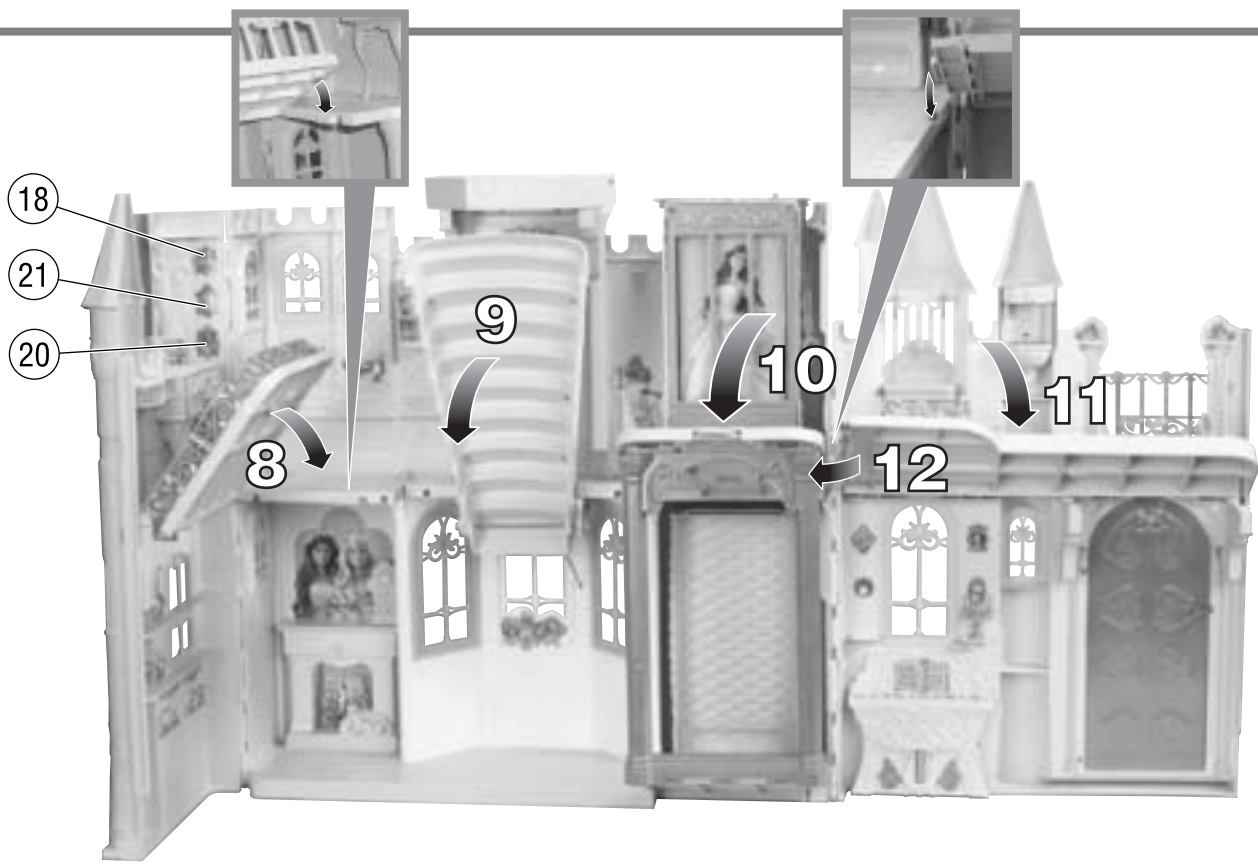

Assemble

Follow steps 1 to 33.

Attach labels by number as shown. ①

BATTERY LOCATION

2

FRONT

Open.

20

Thread cord through hole. Snap columns into roof.

21

22

23

24

Play Time!

BELL TOWER: Pull cord for music.

CABINET:
Press for music.

DRAWER: Move up to reveal secret drawer.
Move down to release secret drawer.

BATHTUB: Removable bathtub can be filled with water.

BIRD BATH: Removable bird bath can be filled with water.

MAGIC WAND: Hide behind clock.

TABLE: Hide the "present" under the cake.

ORGAN: Press for music.

Turn wheel to rotate figures.

Dolls and fashions not included.

Open Door

Insert ring in keyhole.

Turn counter-clockwise to secure latch.

Storage