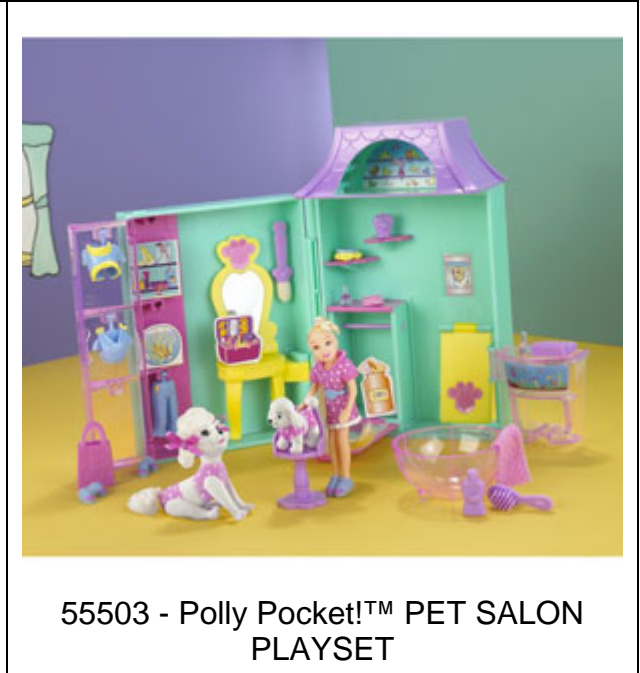

J1660 - Polly Pocket!™ MAGNETO POSTER

J1681 - Polly Pocket!™ POLYWRLD ROCK THEME PK

SAFETY RECALL!!

J1687 - Polly Pocket!™ POLYWRD LOUNGE PLAYSET

55503 - Polly Pocket!™ PET SALON PLAYSET

J1943 - Batman™ Magnet LOK Figure Asst.