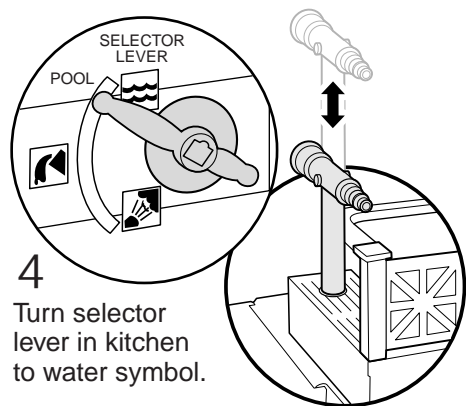

Swing table leaf up, then lock.

Install drain knob.

Apply Labels

Remove labels from label sheet and apply as indicated. #20 to 24 can be positioned as desired.

Inflate

Remove air nozzle from shower wall and turn selector lever to "air".

"FILL" TANK WITH WATER

1. DRAIN POOL

2. DRAIN FISH TANK, SINK AND WASHER

PUMP WATER TO POOL

Storage

Rinse, clean and dry all items thoroughly before storing.

1 DRAIN WATER OUT OF HOUSE

2 For storage: Insert pin (on handle of air hose) to deflate bed, couch, and gazebo. Compress by hand to force air out.

Drain pool, fish tank, sink and washer, then turn handle and remove cap to drain water out of toy before storage. A kitchen sink area is recommended.

Store spare parts inside.

NON TOXIC – SAFETY TESTED

Color Tablet Ingredients: