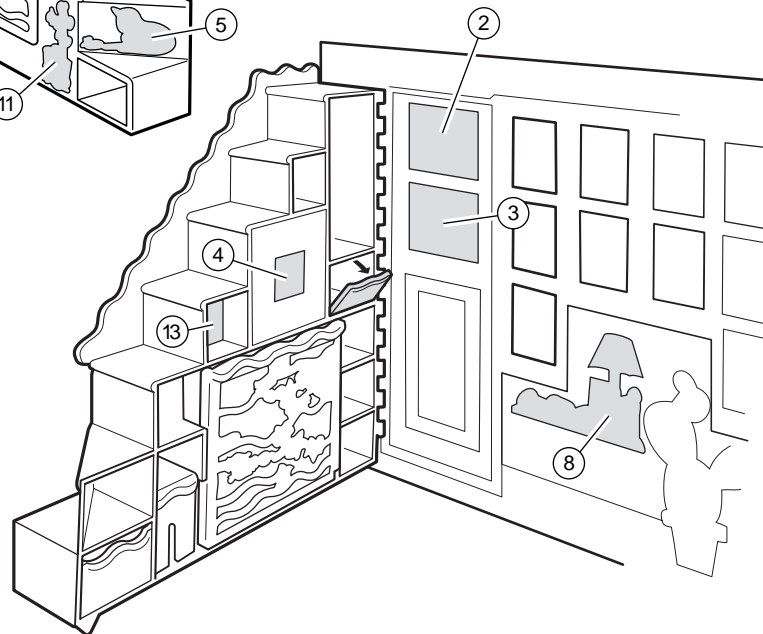

Swing table leaf up, then lock.

Install drain knob.

Apply Labels

Remove labels from label sheet and apply as indicated. #20 to 24 can be positioned as desired.

Inflate

Remove air nozzle from shower wall and turn selector lever to "air".

INFLATE COUCH

INFLATE GAZEBO

INFLATE BED

Playtime

Caution: This is a water play toy. Protect play area before use.
 Make sure drain cap is tight before adding water.
 Tipping house may result in water leakage.