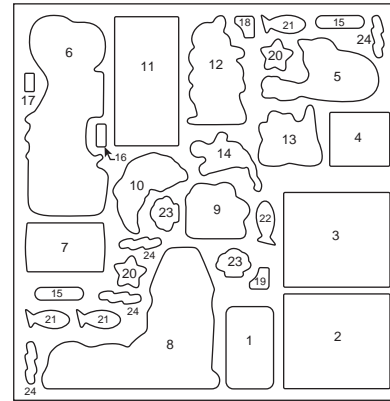

Open & Assemble

FRONT SIDE

1 Unlatch and pull open the front wall.

Open upper porch.

4

BACK SIDE

1

2

Swing table leaf up, then lock.

Install drain knob.

Apply Labels

Remove labels from label sheet and apply as indicated. #20 to 24 can be positioned as desired.

Inflate

Remove air nozzle from shower wall and turn selector lever to "air".