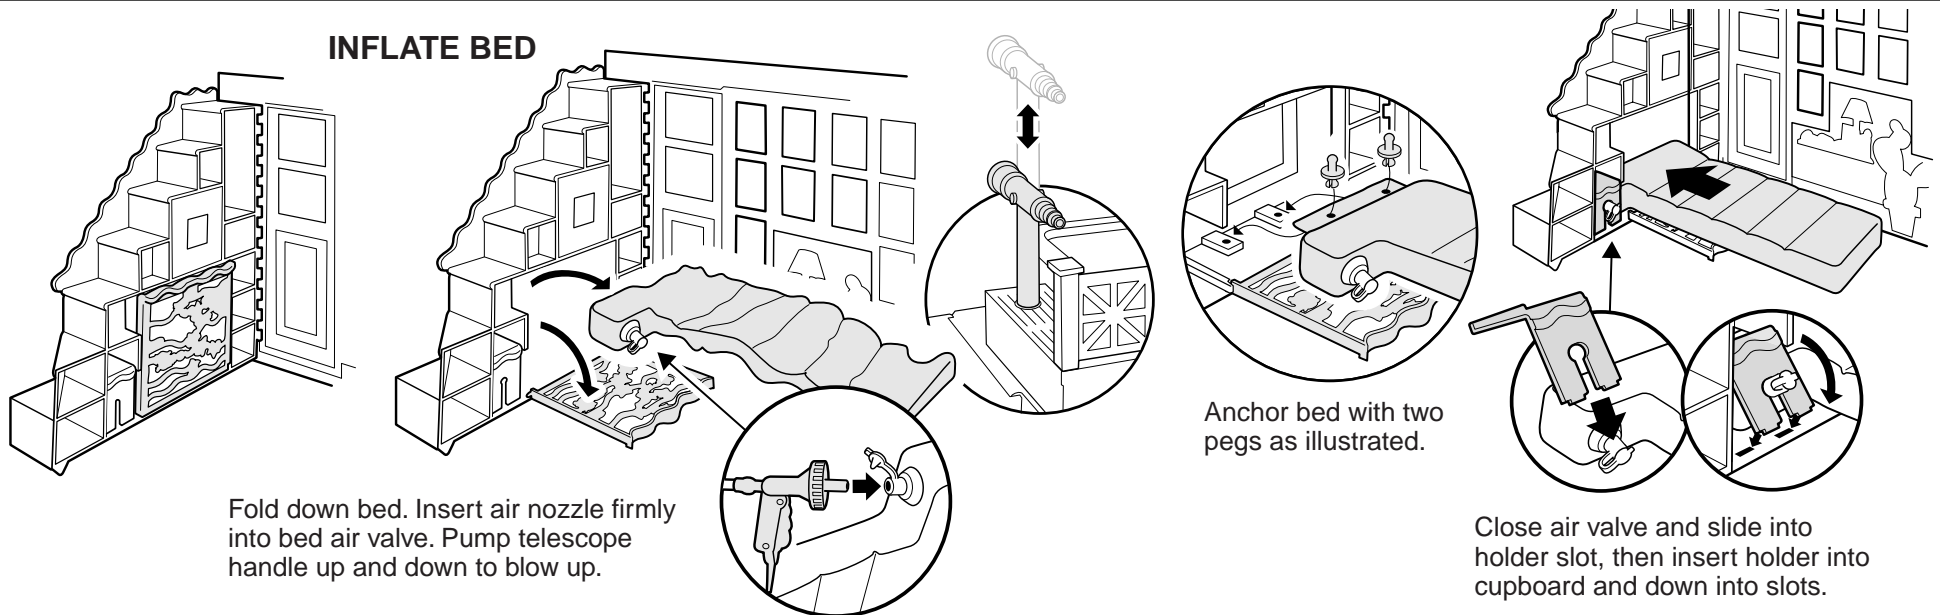

Swing table leaf up, then lock.

Install drain knob.

Apply Labels

Remove labels from label sheet and apply as indicated. #20 to 24 can be positioned as desired.

Inflate

Remove air nozzle from shower wall and turn selector lever to "air".

INFLATE COUCH

INFLATE GAZEBO

INFLATE BED

Playtime

Caution: This is a water play toy. Protect play area before use.
 Make sure drain cap is tight before adding water.
 Tipping house may result in water leakage.