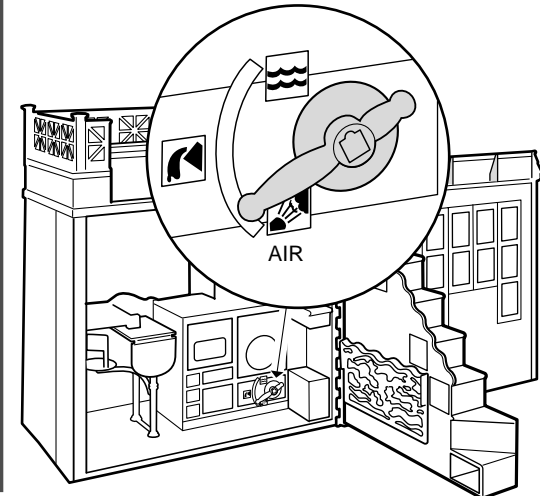

Swing table leaf up, then lock.

Install drain knob.

Apply Labels

Remove labels from label sheet and apply as indicated. #20 to 24 can be positioned as desired.

Inflate

Remove air nozzle from shower wall and turn selector lever to "air".

INFLATE COUCH

INFLATE GAZEBO

INFLATE BED

Playtime

Caution: This is a water play toy. Protect play area before use.
 Make sure drain cap is tight before adding water.
 Tipping house may result in water leakage.