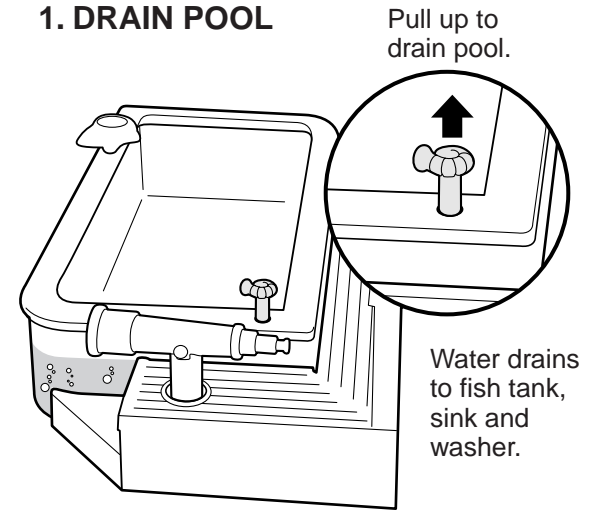

Swing table leaf up, then lock.

Install drain knob.

Apply Labels

Remove labels from label sheet and apply as indicated. #20 to 24 can be positioned as desired.

Inflate

Remove air nozzle from shower wall and turn selector lever to "air".

INFLATE COUCH

INFLATE GAZEBO

INFLATE BED

Playtime

Caution: This is a water play toy. Protect play area before use.
 Make sure drain cap is tight before adding water.
 Tipping house may result in water leakage.

"FILL" TANK WITH WATER

1. DRAIN POOL

2. DRAIN FISH TANK, SINK AND WASHER

PUMP WATER TO POOL

Storage

Rinse, clean and dry all items thoroughly before storing.

1 DRAIN WATER OUT OF HOUSE

2 For storage: Insert pin (on handle of air hose) to deflate bed, couch, and gazebo. Compress by hand to force air out.

Drain pool, fish tank, sink and washer, then turn handle and remove cap to drain water out of toy before storage. A kitchen sink area is recommended.

Store spare parts inside.

NON TOXIC – SAFETY TESTED

Color Tablet Ingredients: