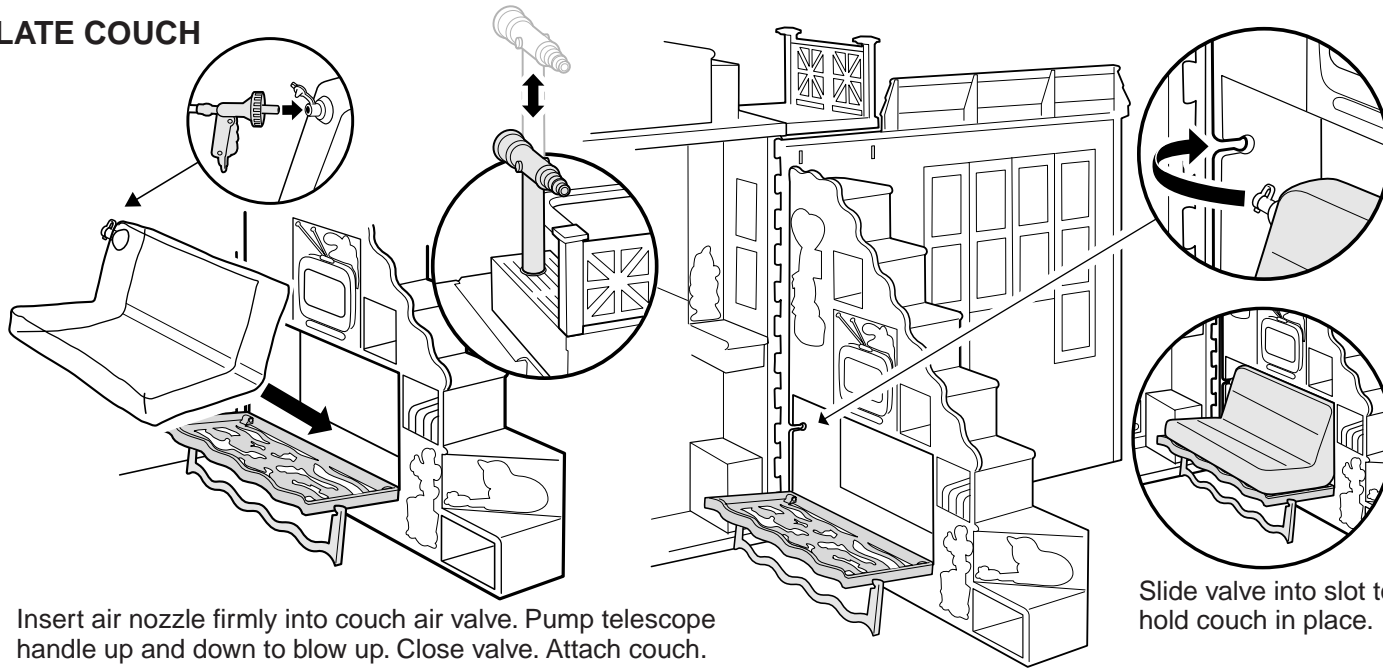

Swing table leaf up, then lock.

Install drain knob.

Apply Labels

Remove labels from label sheet and apply as indicated. #20 to 24 can be positioned as desired.

Inflate

Remove air nozzle from shower wall and turn selector lever to "air".

INFLATE COUCH

INFLATE GAZEBO

INFLATE BED

Playtime

Caution: This is a water play toy. Protect play area before use.
 Make sure drain cap is tight before adding water.
 Tipping house may result in water leakage.