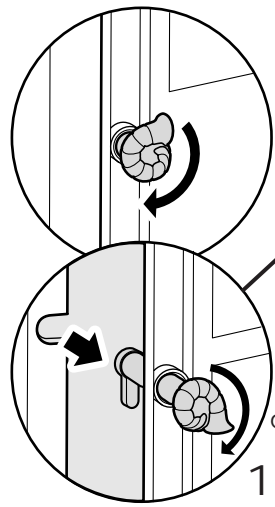

Open & Assemble

FRONT SIDE

1 Unlatch and pull open the front wall.

Open upper porch.

4

BACK SIDE

1

2

Swing table leaf up, then lock.

Install drain knob.

Apply Labels

Remove labels from label sheet and apply as indicated. #20 to 24 can be positioned as desired.

Inflate

Remove air nozzle from shower wall and turn selector lever to "air".

INFLATE COUCH

INFLATE GAZEBO

INFLATE BED

Playtime

Caution: This is a water play toy. Protect play area before use.
 Make sure drain cap is tight before adding water.
 Tipping house may result in water leakage.