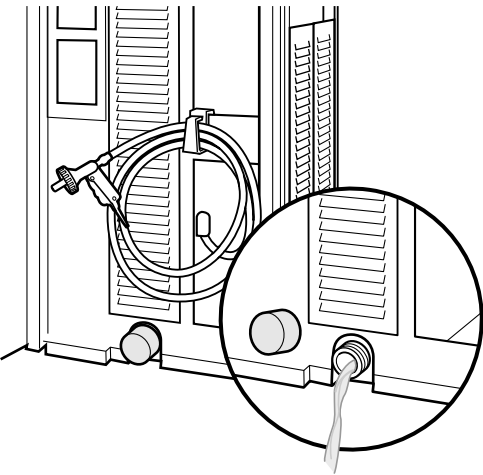

Swing table leaf up, then lock.

Install drain knob.

Apply Labels

Remove labels from label sheet and apply as indicated. #20 to 24 can be positioned as desired.

Inflate

Remove air nozzle from shower wall and turn selector lever to "air".

INFLATE COUCH

INFLATE GAZEBO

INFLATE BED

Playtime

Caution: This is a water play toy. Protect play area before use.
 Make sure drain cap is tight before adding water.
 Tipping house may result in water leakage.

"FILL" TANK WITH WATER

1. DRAIN POOL

2. DRAIN FISH TANK, SINK AND WASHER

PUMP WATER TO POOL

Storage

Rinse, clean and dry all items thoroughly before storing.

1 DRAIN WATER OUT OF HOUSE

2 For storage: Insert pin (on handle of air hose) to deflate bed, couch, and gazebo. Compress by hand to force air out.

Drain pool, fish tank, sink and washer, then turn handle and remove cap to drain water out of toy before storage. A kitchen sink area is recommended.

Store spare parts inside.

NON TOXIC – SAFETY TESTED

Color Tablet Ingredients: