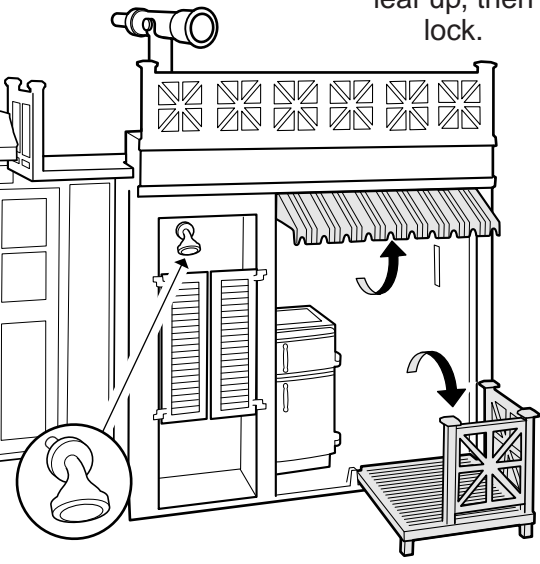

Open & Assemble

FRONT SIDE

1 Unlatch and pull open the front wall.

Open upper porch.

4

BACK SIDE

1

2

Swing table leaf up, then lock.

Install drain knob.

Apply Labels

Remove labels from label sheet and apply as indicated. #20 to 24 can be positioned as desired.

Inflate

Remove air nozzle from shower wall and turn selector lever to "air".

INFLATE COUCH

INFLATE GAZEBO

INFLATE BED

Playtime

Caution: This is a water play toy. Protect play area before use.
 Make sure drain cap is tight before adding water.
 Tipping house may result in water leakage.