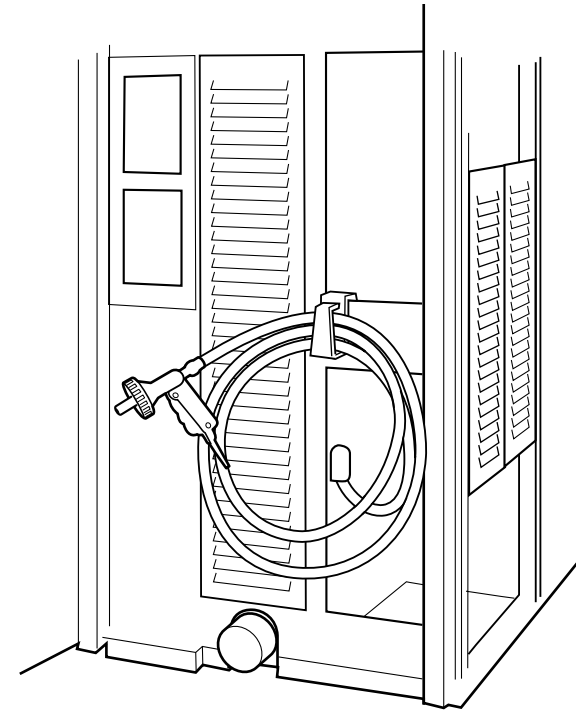

Swing table leaf up, then lock.

Install drain knob.

Apply Labels

Remove labels from label sheet and apply as indicated. #20 to 24 can be positioned as desired.

Inflate

Remove air nozzle from shower wall and turn selector lever to "air".

INFLATE COUCH

INFLATE GAZEBO

INFLATE BED

Playtime

Caution: This is a water play toy. Protect play area before use.
 Make sure drain cap is tight before adding water.
 Tipping house may result in water leakage.