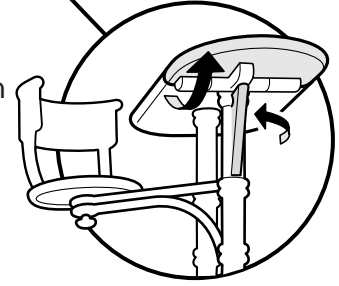

Swing table leaf up, then lock.

Install drain knob.

Apply Labels

Remove labels from label sheet and apply as indicated. #20 to 24 can be positioned as desired.

Inflate

Remove air nozzle from shower wall and turn selector lever to "air".

INFLATE COUCH

INFLATE GAZEBO

INFLATE BED

Playtime

Caution: This is a water play toy. Protect play area before use.
 Make sure drain cap is tight before adding water.
 Tipping house may result in water leakage.