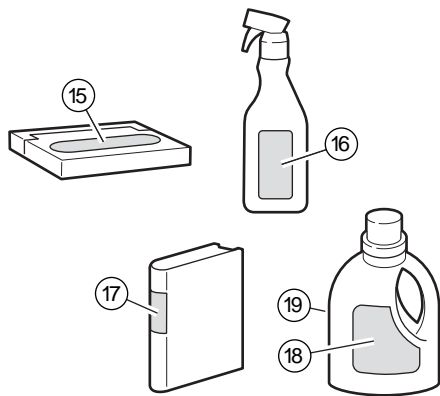

Swing table leaf up, then lock.

Install drain knob.

Apply Labels

Remove labels from label sheet and apply as indicated. #20 to 24 can be positioned as desired.

Inflate

Remove air nozzle from shower wall and turn selector lever to "air".

INFLATE COUCH

INFLATE GAZEBO

INFLATE BED

Playtime

Caution: This is a water play toy. Protect play area before use.
 Make sure drain cap is tight before adding water.
 Tipping house may result in water leakage.