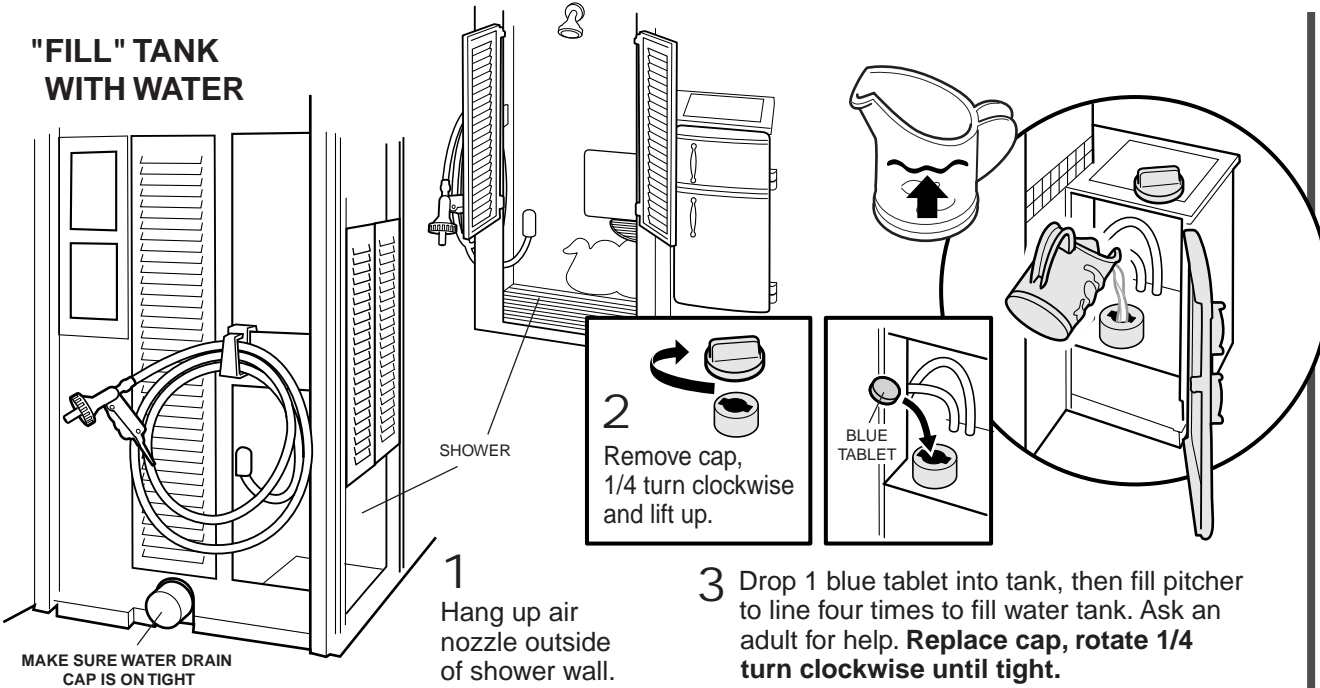

Swing table leaf up, then lock.

Install drain knob.

Apply Labels

Remove labels from label sheet and apply as indicated. #20 to 24 can be positioned as desired.

Inflate

Remove air nozzle from shower wall and turn selector lever to "air".

INFLATE COUCH

INFLATE GAZEBO

INFLATE BED

Playtime

Caution: This is a water play toy. Protect play area before use.
 Make sure drain cap is tight before adding water.
 Tipping house may result in water leakage.

"FILL" TANK WITH WATER

1. DRAIN POOL

2. DRAIN FISH TANK, SINK AND WASHER

PUMP WATER TO POOL

Storage

Rinse, clean and dry all items thoroughly before storing.

1 DRAIN WATER OUT OF HOUSE

2 For storage: Insert pin (on handle of air hose) to deflate bed, couch, and gazebo. Compress by hand to force air out.