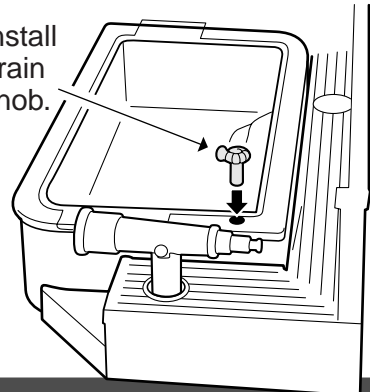

Swing table leaf up, then lock.

Install drain knob.

Apply Labels

Remove labels from label sheet and apply as indicated. #20 to 24 can be positioned as desired.

Inflate

Remove air nozzle from shower wall and turn selector lever to "air".

INFLATE COUCH

INFLATE GAZEBO

INFLATE BED

Playtime

Caution: This is a water play toy. Protect play area before use.
 Make sure drain cap is tight before adding water.
 Tipping house may result in water leakage.