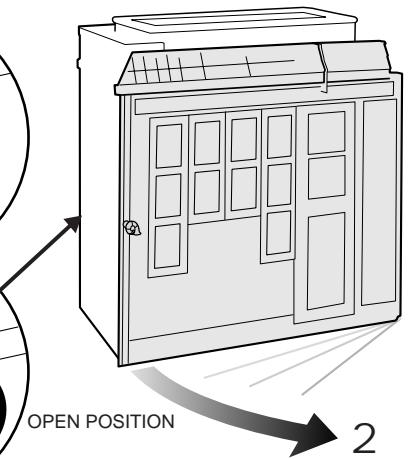

Open & Assemble

FRONT SIDE

1 Unlatch and pull open the front wall.

Open upper porch.

4

BACK SIDE

1

2

Swing table leaf up, then lock.

Install drain knob.

Apply Labels

Remove labels from label sheet and apply as indicated. #20 to 24 can be positioned as desired.

Inflate

Remove air nozzle from shower wall and turn selector lever to "air".