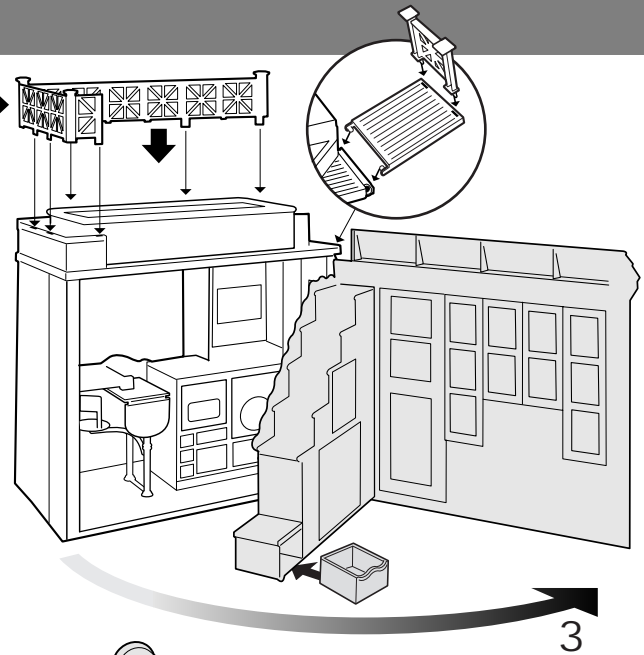

Open & Assemble

FRONT SIDE

1 Unlatch and pull open the front wall.

Open upper porch.

4

BACK SIDE

1

2

Swing table leaf up, then lock.

Install drain knob.

Apply Labels

Remove labels from label sheet and apply as indicated. #20 to 24 can be positioned as desired.

Inflate

Remove air nozzle from shower wall and turn selector lever to "air".

INFLATE COUCH

INFLATE GAZEBO

INFLATE BED

Playtime

Caution: This is a water play toy. Protect play area before use.
 Make sure drain cap is tight before adding water.
 Tipping house may result in water leakage.