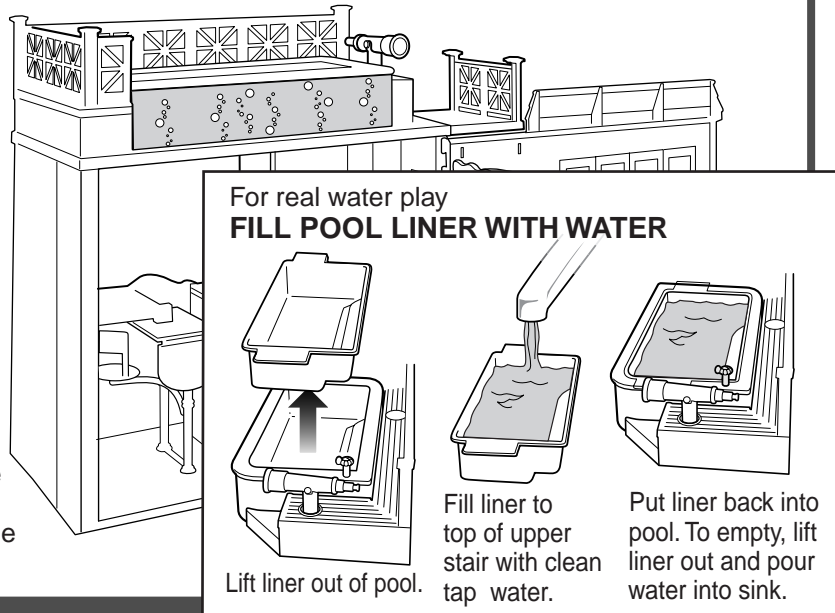

Swing table leaf up, then lock.

Install drain knob.

Apply Labels

Remove labels from label sheet and apply as indicated. #20 to 24 can be positioned as desired.

Inflate

Remove air nozzle from shower wall and turn selector lever to "air".

INFLATE COUCH

INFLATE GAZEBO

INFLATE BED

Playtime

Caution: This is a water play toy. Protect play area before use.
 Make sure drain cap is tight before adding water.
 Tipping house may result in water leakage.

"FILL" TANK WITH WATER

1. DRAIN POOL

2. DRAIN FISH TANK, SINK AND WASHER

PUMP WATER TO POOL

Storage

Rinse, clean and dry all items thoroughly before storing.

1 DRAIN WATER OUT OF HOUSE

2 For storage: Insert pin (on handle of air hose) to deflate bed, couch, and gazebo. Compress by hand to force air out.

Drain pool, fish tank, sink and washer, then turn handle and remove cap to drain water out of toy before storage. A kitchen sink area is recommended.

Store spare parts inside.

NON TOXIC – SAFETY TESTED

Color Tablet Ingredients: