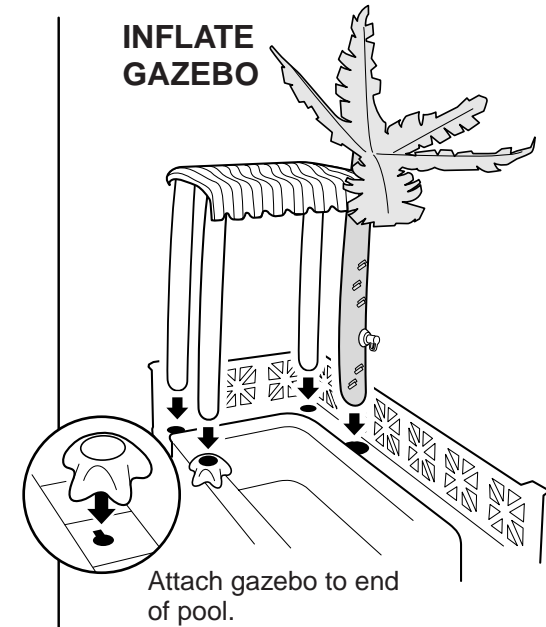

Swing table leaf up, then lock.

Install drain knob.

Apply Labels

Remove labels from label sheet and apply as indicated. #20 to 24 can be positioned as desired.

Inflate

Remove air nozzle from shower wall and turn selector lever to "air".

INFLATE COUCH

INFLATE GAZEBO

INFLATE BED

Playtime

Caution: This is a water play toy. Protect play area before use.
 Make sure drain cap is tight before adding water.
 Tipping house may result in water leakage.