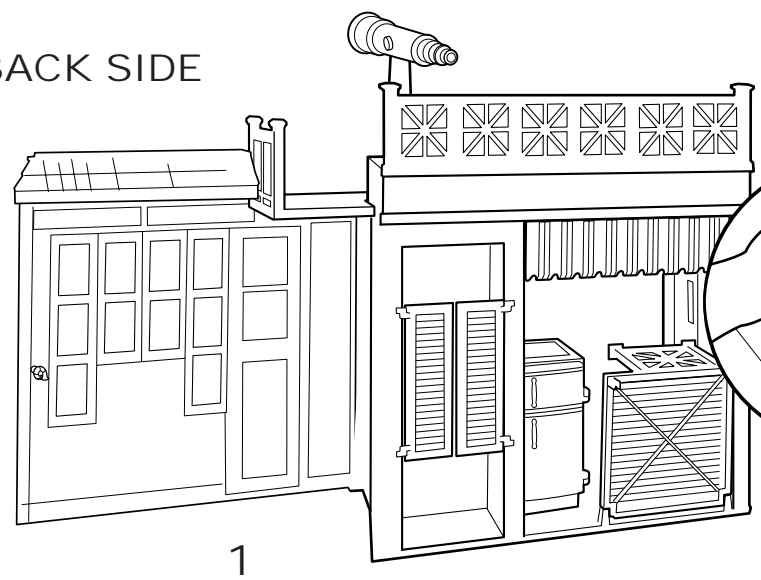

Open & Assemble

FRONT SIDE

1 Unlatch and pull open the front wall.

Open upper porch.

4

BACK SIDE

1

2

Swing table leaf up, then lock.

Install drain knob.

Apply Labels

Remove labels from label sheet and apply as indicated. #20 to 24 can be positioned as desired.

Inflate

Remove air nozzle from shower wall and turn selector lever to "air".