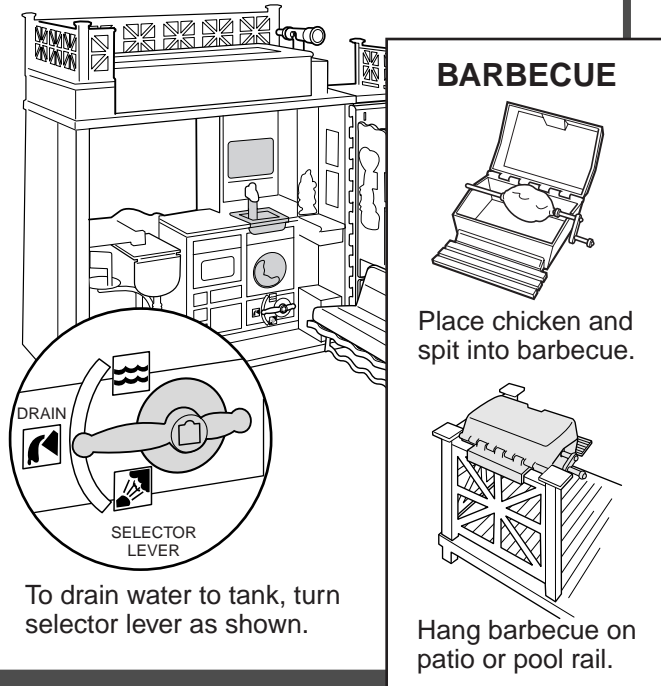

Swing table leaf up, then lock.

Install drain knob.

Apply Labels

Remove labels from label sheet and apply as indicated. #20 to 24 can be positioned as desired.

Inflate

Remove air nozzle from shower wall and turn selector lever to "air".

INFLATE COUCH

INFLATE GAZEBO

INFLATE BED

Playtime

Caution: This is a water play toy. Protect play area before use.
 Make sure drain cap is tight before adding water.
 Tipping house may result in water leakage.

"FILL" TANK WITH WATER

1. DRAIN POOL

2. DRAIN FISH TANK, SINK AND WASHER

PUMP WATER TO POOL

Storage

Rinse, clean and dry all items thoroughly before storing.

1 DRAIN WATER OUT OF HOUSE

2 For storage: Insert pin (on handle of air hose) to deflate bed, couch, and gazebo. Compress by hand to force air out.

Drain pool, fish tank, sink and washer, then turn handle and remove cap to drain water out of toy before storage. A kitchen sink area is recommended.

Store spare parts inside.

NON TOXIC – SAFETY TESTED

Color Tablet Ingredients: