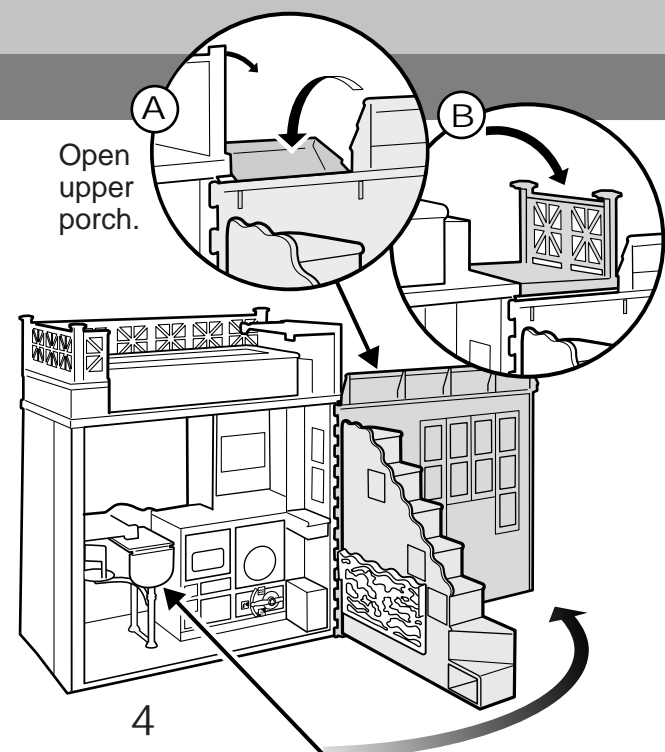

Open & Assemble

FRONT SIDE

1 Unlatch and pull open the front wall.

Open upper porch.

4

BACK SIDE

1

2

Swing table leaf up, then lock.

Install drain knob.

Apply Labels

Remove labels from label sheet and apply as indicated. #20 to 24 can be positioned as desired.

Inflate

Remove air nozzle from shower wall and turn selector lever to "air".

INFLATE COUCH

INFLATE GAZEBO

INFLATE BED

Playtime

Caution: This is a water play toy. Protect play area before use.
 Make sure drain cap is tight before adding water.
 Tipping house may result in water leakage.