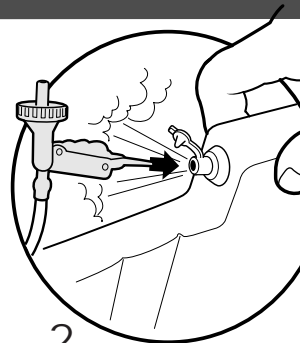

Swing table leaf up, then lock.

Install drain knob.

Apply Labels

Remove labels from label sheet and apply as indicated. #20 to 24 can be positioned as desired.

Inflate

Remove air nozzle from shower wall and turn selector lever to "air".

INFLATE COUCH

INFLATE GAZEBO

INFLATE BED

Playtime

Caution: This is a water play toy. Protect play area before use.
 Make sure drain cap is tight before adding water.
 Tipping house may result in water leakage.

"FILL" TANK WITH WATER

1. DRAIN POOL

2. DRAIN FISH TANK, SINK AND WASHER

PUMP WATER TO POOL

Storage

Rinse, clean and dry all items thoroughly before storing.

1 DRAIN WATER OUT OF HOUSE

2 For storage: Insert pin (on handle of air hose) to deflate bed, couch, and gazebo. Compress by hand to force air out.

Drain pool, fish tank, sink and washer, then turn handle and remove cap to drain water out of toy before storage. A kitchen sink area is recommended.

Store spare parts inside.

NON TOXIC – SAFETY TESTED

Color Tablet Ingredients: