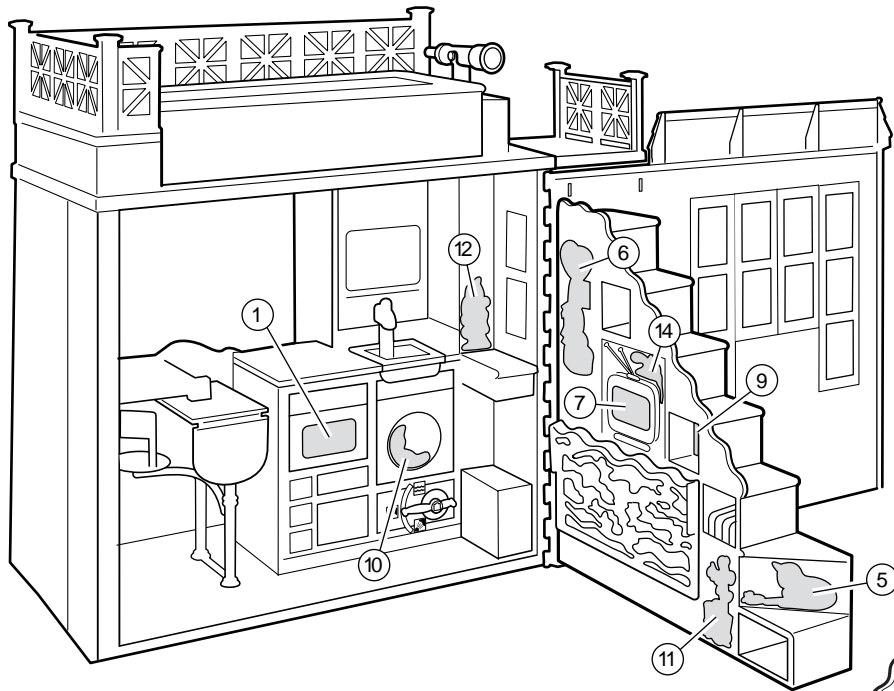

Open & Assemble

FRONT SIDE

1 Unlatch and pull open the front wall.

Open upper porch.

4

BACK SIDE

1

2

Swing table leaf up, then lock.

Install drain knob.

Apply Labels

Remove labels from label sheet and apply as indicated. #20 to 24 can be positioned as desired.

Inflate

Remove air nozzle from shower wall and turn selector lever to "air".

INFLATE COUCH

INFLATE GAZEBO

INFLATE BED

Playtime

Caution: This is a water play toy. Protect play area before use.
 Make sure drain cap is tight before adding water.
 Tipping house may result in water leakage.