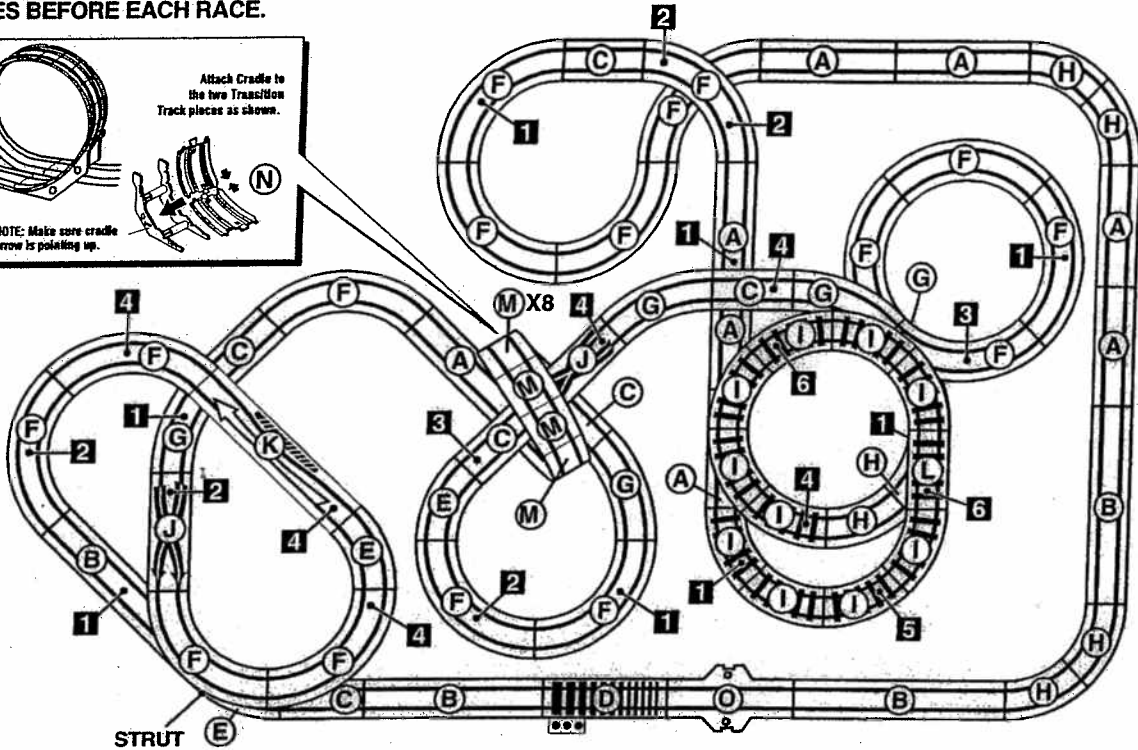

LAMBORGHINI® CHAMPIONSHIP

ELECTRIC RACING SET

The descriptions of the track pieces below do not appear on the track; they are for reference only. The part number, as listed beside each track piece, does appear on each track piece. To lay out the set, match the track pieces to the parts list below, then lay out the track by following the lettered diagram on reverse side. Please retain this SpecSheet for future reference.

CONTENTS

TRACK PIECES

ACCESSORIES

SUPPORTS

IMPORTANT: ALWAYS CLEAN TRACK AND TIRES BEFORE EACH RACE. SEE LAYOUT DIAGRAM ON THE BACK OF THIS SHEET.

CAR MAINTENANCE TIP:

When silicone rear tires get dirty, run them over a piece of sticky tape to clean them.

LAMBORGHINI CHAMPIONSHIP

ELECTRIC RACING SET

LAYOUT DIAGRAM

TRACK LAYOUT WITH LOOP:
SETS UP IN 4' X 8'

IMPORTANT: ALWAYS CLEAN TRACK AND TIRES BEFORE EACH RACE.

ALTERNATE TRACK LAYOUT WITHOUT LOOP: SETS UP IN 4' X 8'

NOTE: Refer to the accompanying TYCO® Electric Racing Owners Manual for wiring and Power Pak instructions and for assembly instructions for track, supports and accessory parts.

All lettered parts in this layout diagram are described and lettered on the front page.