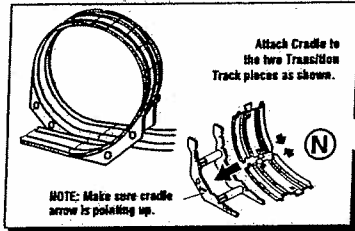

LAMBORGHINI® CHAMPIONSHIP

ELECTRIC RACING SET

The descriptions of the track pieces below do not appear on the track; they are for reference only. The part number, as listed beside each track piece, does appear on each track piece. To lay out the set, match the track pieces to the parts list below, then lay out the track by following the lettered diagram on reverse side. Please retain this SpecSheet for future reference.

CONTENTS

TRACK PIECES

ACCESSORIES

SUPPORTS

IMPORTANT: ALWAYS CLEAN TRACK AND TIRES BEFORE EACH RACE. SEE LAYOUT DIAGRAM ON THE BACK OF THIS SHEET.

CAR MAINTENANCE TIP:

When silicone rear tires get dirty, run them over a piece of sticky tape to clean them.

LAMBORGHINI CHAMPIONSHIP

ELECTRIC RACING SET

LAYOUT DIAGRAM

TRACK LAYOUT WITH LOOP:
SETS UP IN 4' X 8'

IMPORTANT: ALWAYS CLEAN TRACK AND TIRES BEFORE EACH RACE.

ALTERNATE TRACK LAYOUT WITHOUT LOOP: SETS UP IN 4' X 8'

NOTE: Refer to the accompanying TYCO® Electric Racing Owners Manual for wiring and Power Pak instructions and for assembly instructions for track, supports and accessory parts.

All lettered parts in this layout diagram are described and lettered on the front page.