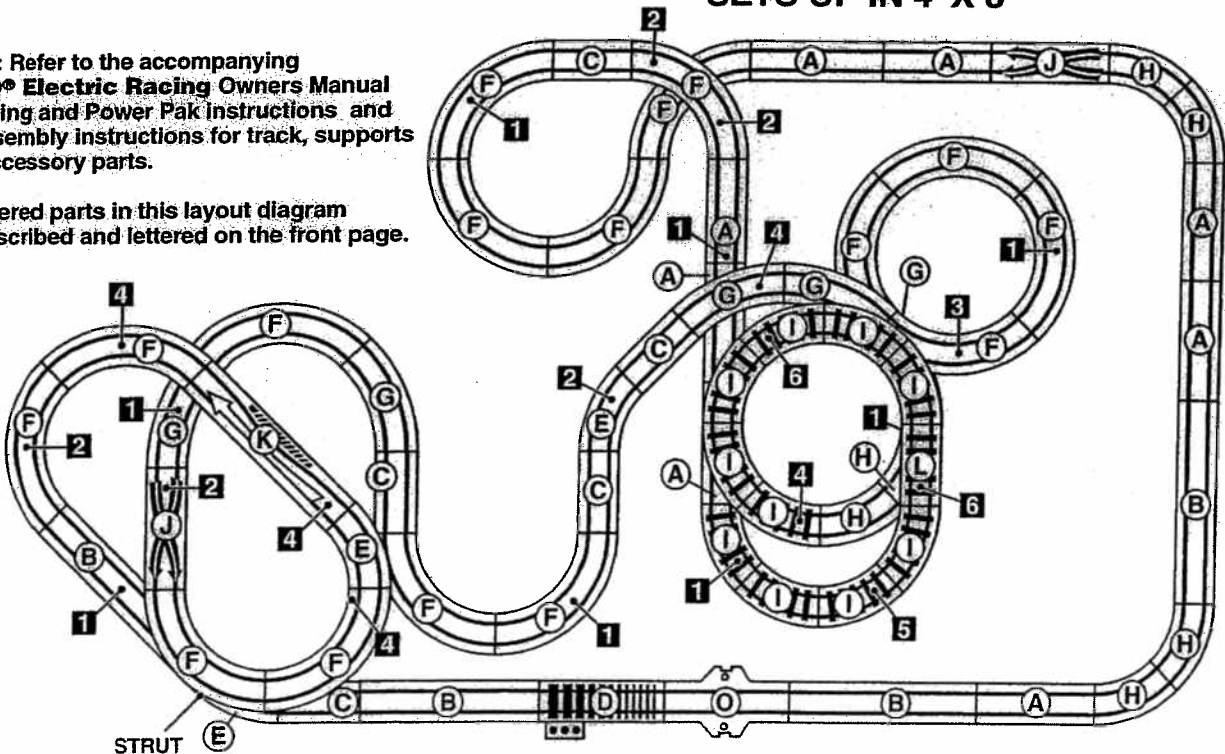

LAMBORGHINI® CHAMPIONSHIP

ELECTRIC RACING SET

The descriptions of the track pieces below do not appear on the track; they are for reference only. The part number, as listed beside each track piece, does appear on each track piece. To lay out the set, match the track pieces to the parts list below, then lay out the track by following the lettered diagram on reverse side. Please retain this SpecSheet for future reference.

CONTENTS

TRACK PIECES

ACCESSORIES

SUPPORTS

IMPORTANT: ALWAYS CLEAN TRACK AND TIRES BEFORE EACH RACE. SEE LAYOUT DIAGRAM ON THE BACK OF THIS SHEET.

CAR MAINTENANCE TIP:

When silicone rear tires get dirty, run them over a piece of sticky tape to clean them.

LAMBORGHINI CHAMPIONSHIP

ELECTRIC RACING SET

LAYOUT DIAGRAM

TRACK LAYOUT WITH LOOP:
SETS UP IN 4' X 8'

IMPORTANT: ALWAYS CLEAN TRACK AND TIRES BEFORE EACH RACE.

ALTERNATE TRACK LAYOUT WITHOUT LOOP: SETS UP IN 4' X 8'

NOTE: Refer to the accompanying TYCO® Electric Racing Owners Manual for wiring and Power Pak instructions and for assembly instructions for track, supports and accessory parts.

All lettered parts in this layout diagram are described and lettered on the front page.