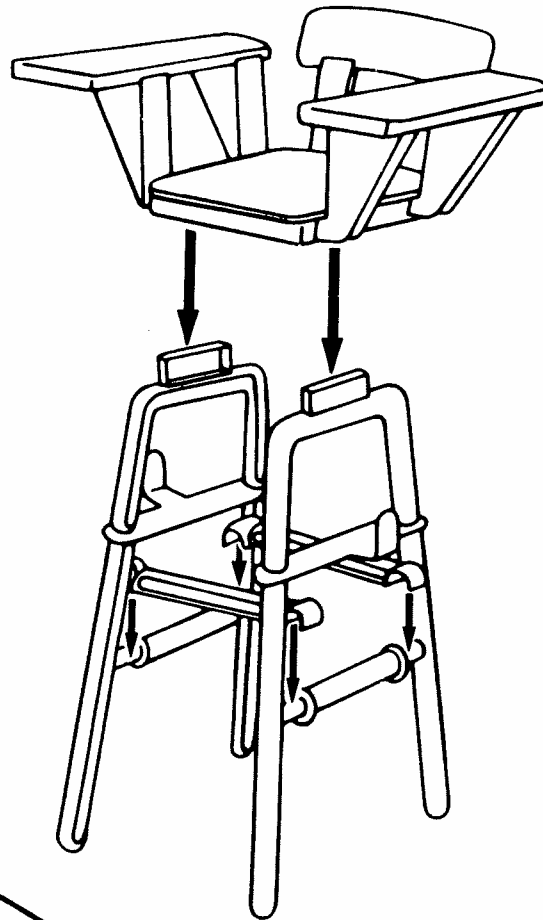

⚠ WARNING:

CHOKING HAZARD - Small parts.
Not for children under 3 years.

© 1995 Mattel, Inc. All Rights Reserved.
® and TM designate U.S. trademarks of Mattel, Inc.

67439-070400
PRINTED IN CHINA