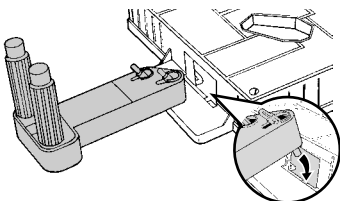

ROCK'EM SOCK'EM ROBOTS

CONTENTS:

- 2 – 16.5 cm (6 1/2") Plastic Robots
- 1 – 25 cm X 25 cm (10" X 10") Ring
- 2 – Controllers
- 2 – Robot Platforms
- 1 – Pole and Rope Assembly Instructions

Please remove all contents from the package and compare them to the above list. If any of the items are missing, please contact your local Mattel office.

Please keep this instruction sheet for future reference, as it contains important information.

GAME ASSEMBLY

- Slide the controllers into the slots on the side of the ring. Controllers should be inserted at an angle with the knob on the end of the controller going through the opening first.

- Insert the robot platforms into the holes on the large platform and snap the robot holders into the controllers.

- Insert the robots into the grooves on the robot platforms.

- Insert the ring poles into each corner of the main platform.