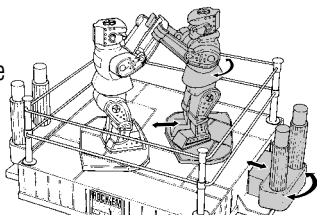

Please keep this instruction sheet for future reference, as it contains important information.

GAME ASSEMBLY

- Slide the controllers into the slots on the side of the ring. Controllers should be inserted at an angle with the knob on the end of the controller going through the opening first.

- Insert the robot platforms into the holes on the large platform and snap the robot holders into the controllers.

- Insert the robots into the grooves on the robot platforms.

- Insert the ring poles into each corner of the main platform.

- Apply labels on the back of the robots and on the side of the ring.

GAME CONTROLS

OBJECT OF THE GAME

To knock your opponent's robot out by punching it in the jaw and making its head pop up.

HOW TO PLAY

1. Grasp the controls and rapidly press the control buttons to throw punches.

2. Move the control pad side to side or back and forth to control the movement of the robot.

3. Target the head of your opponent's robot. When the robot's head pops up the game is over.

4. Press down the robot's head to start the next round.