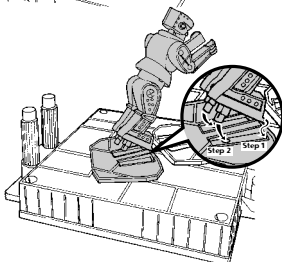

ROCK'EM SOCK'EM ROBOTS

CONTENTS:

- 2 – 16.5 cm (6 1/2") Plastic Robots
- 1 – 25 cm X 25 cm (10" X 10") Ring
- 2 – Controllers
- 2 – Robot Platforms
- 1 – Pole and Rope Assembly Instructions

Please remove all contents from the package and compare them to the above list. If any of the items are missing, please contact your local Mattel office.

Please keep this instruction sheet for future reference, as it contains important information.

GAME ASSEMBLY

- Slide the controllers into the slots on the side of the ring. Controllers should be inserted at an angle with the knob on the end of the controller going through the opening first.

- Insert the robot platforms into the holes on the large platform and snap the robot holders into the controllers.

- Insert the robots into the grooves on the robot platforms.

- Insert the ring poles into each corner of the main platform.

- Apply labels on the back of the robots and on the side of the ring.

GAME CONTROLS

OBJECT OF THE GAME

To knock your opponent's robot out by punching it in the jaw and making its head pop up.

HOW TO PLAY

1. Grasp the controls and rapidly press the control buttons to throw punches.