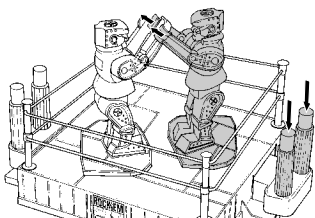

Please keep this instruction sheet for future reference, as it contains important information.

GAME ASSEMBLY

- Slide the controllers into the slots on the side of the ring. Controllers should be inserted at an angle with the knob on the end of the controller going through the opening first.

- Insert the robot platforms into the holes on the large platform and snap the robot holders into the controllers.

- Insert the robots into the grooves on the robot platforms.

- Insert the ring poles into each corner of the main platform.

- Apply labels on the back of the robots and on the side of the ring.

GAME CONTROLS

OBJECT OF THE GAME

To knock your opponent's robot out by punching it in the jaw and making its head pop up.

HOW TO PLAY

1. Grasp the controls and rapidly press the control buttons to throw punches.

2. Move the control pad side to side or back and forth to control the movement of the robot.

3. Target the head of your opponent's robot. When the robot's head pops up the game is over.

4. Press down the robot's head to start the next round.