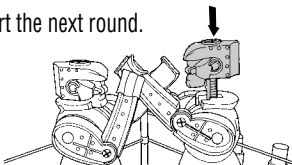

- Insert the robot platforms into the holes on the large platform and snap the robot holders into the controllers.

- Insert the robots into the grooves on the robot platforms.

- Insert the ring poles into each corner of the main platform.

- Apply labels on the back of the robots and on the side of the ring.

GAME CONTROLS

OBJECT OF THE GAME

To knock your opponent's robot out by punching it in the jaw and making its head pop up.

HOW TO PLAY

1. Grasp the controls and rapidly press the control buttons to throw punches.

2. Move the control pad side to side or back and forth to control the movement of the robot.

3. Target the head of your opponent's robot. When the robot's head pops up the game is over.

4. Press down the robot's head to start the next round.