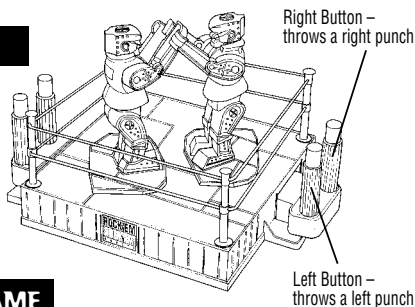

Please keep this instruction sheet for future reference, as it contains important information.

GAME ASSEMBLY

- Slide the controllers into the slots on the side of the ring. Controllers should be inserted at an angle with the knob on the end of the controller going through the opening first.

- Insert the robot platforms into the holes on the large platform and snap the robot holders into the controllers.

- Insert the robots into the grooves on the robot platforms.

- Insert the ring poles into each corner of the main platform.

- Apply labels on the back of the robots and on the side of the ring.

GAME CONTROLS

OBJECT OF THE GAME

To knock your opponent's robot out by punching it in the jaw and making its head pop up.

HOW TO PLAY

1. Grasp the controls and rapidly press the control buttons to throw punches.

2. Move the control pad side to side or back and forth to control the movement of the robot.

3. Target the head of your opponent's robot. When the robot's head pops up the game is over.

4. Press down the robot's head to start the next round.