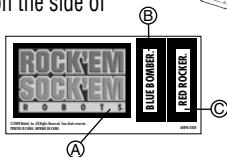

Please keep this instruction sheet for future reference, as it contains important information.

GAME ASSEMBLY

- Slide the controllers into the slots on the side of the ring. Controllers should be inserted at an angle with the knob on the end of the controller going through the opening first.

- Insert the robot platforms into the holes on the large platform and snap the robot holders into the controllers.

- Insert the robots into the grooves on the robot platforms.

- Insert the ring poles into each corner of the main platform.

- Apply labels on the back of the robots and on the side of the ring.

GAME CONTROLS

OBJECT OF THE GAME

To knock your opponent's robot out by punching it in the jaw and making its head pop up.

HOW TO PLAY

1. Grasp the controls and rapidly press the control buttons to throw punches.