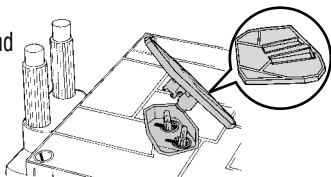

ROCK'EM SOCK'EM ROBOTS

CONTENTS:

- 2 – 16.5 cm (6 1/2") Plastic Robots
- 1 – 25 cm X 25 cm (10" X 10") Ring
- 2 – Controllers
- 2 – Robot Platforms
- 1 – Pole and Rope Assembly Instructions

Please remove all contents from the package and compare them to the above list. If any of the items are missing, please contact your local Mattel office.

Please keep this instruction sheet for future reference, as it contains important information.

GAME ASSEMBLY

- Slide the controllers into the slots on the side of the ring. Controllers should be inserted at an angle with the knob on the end of the controller going through the opening first.

- Insert the robot platforms into the holes on the large platform and snap the robot holders into the controllers.

- Insert the robots into the grooves on the robot platforms.

- Insert the ring poles into each corner of the main platform.