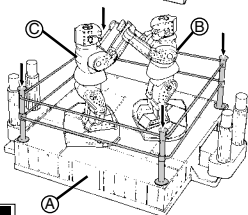

ROCK'EM SOCK'EM ROBOTS

CONTENTS:

- 2 – 16.5 cm (6 1/2") Plastic Robots
- 1 – 25 cm X 25 cm (10" X 10") Ring
- 2 – Controllers
- 2 – Robot Platforms
- 1 – Pole and Rope Assembly Instructions

Please remove all contents from the package and compare them to the above list. If any of the items are missing, please contact your local Mattel office.

Please keep this instruction sheet for future reference, as it contains important information.

GAME ASSEMBLY

- Slide the controllers into the slots on the side of the ring. Controllers should be inserted at an angle with the knob on the end of the controller going through the opening first.

- Insert the robot platforms into the holes on the large platform and snap the robot holders into the controllers.

- Insert the robots into the grooves on the robot platforms.

- Insert the ring poles into each corner of the main platform.

- Apply labels on the back of the robots and on the side of the ring.

GAME CONTROLS

OBJECT OF THE GAME

To knock your opponent's robot out by punching it in the jaw and making its head pop up.

HOW TO PLAY

1. Grasp the controls and rapidly press the control buttons to throw punches.