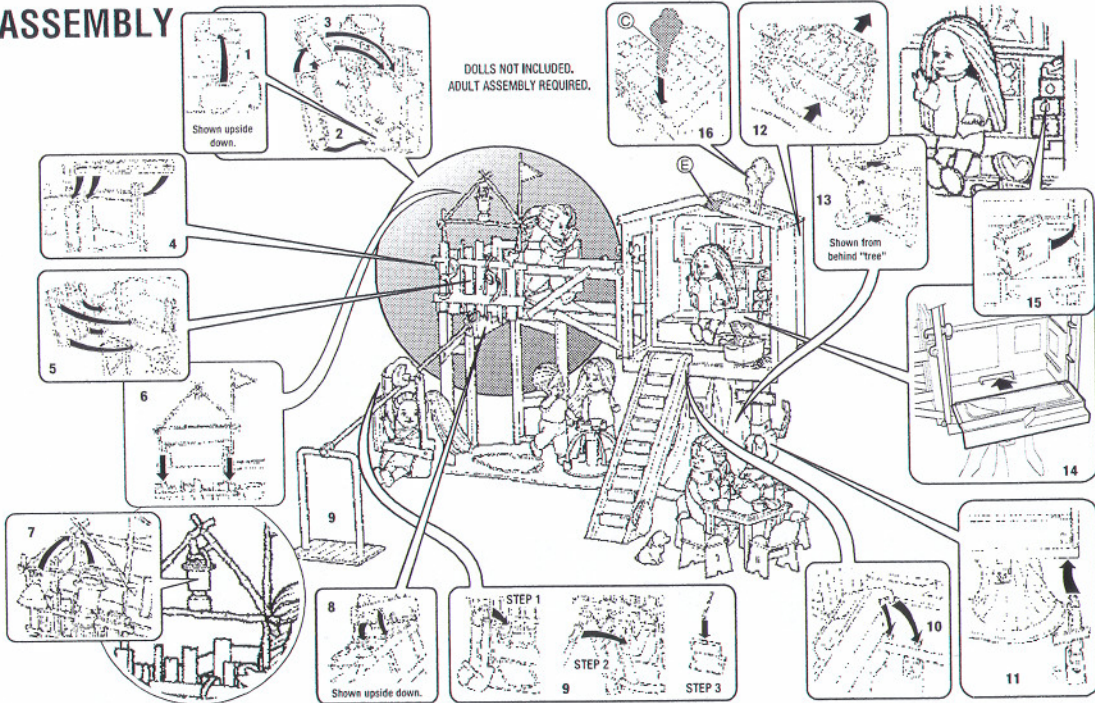

ASSEMBLY

DOLLS NOT INCLUDED.
ADULT ASSEMBLY REQUIRED.

Crayon may stain fabrics and other surfaces. Avoid contact with carpet, clothing, walls and furniture.

TWO YEAR LIMITED WARRANTY

CONSUMER INFORMATION

Walmart Retail Store
1000 North Main Street
Little Rock, AR 72202
Phone: (501) 223-1000
1(800) 524-TOYS

WARNING:
CHOKING HAZARD - Small parts.
Not for children under 3 years.