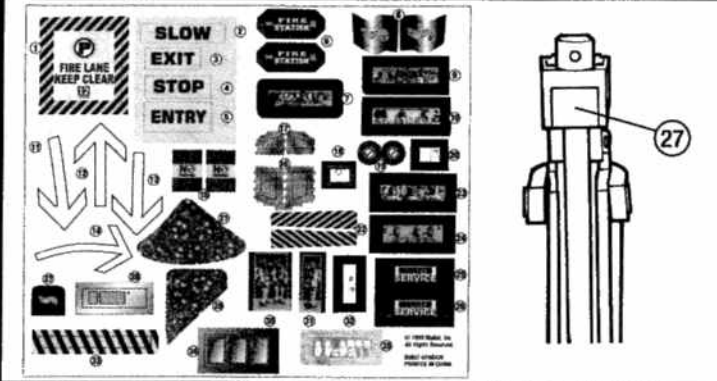

FIRE STATION

ACTION PACKED RESCUE PLAYSET!

HELPFUL HINT : APPLY LABELS BEFORE ASSEMBLY

ADULT ASSEMBLY REQUIRED

LABELS

PARTS

A

B

C

D

WARNING:
 CHOKING HAZARD - Small parts.
 Not for children under 3 years.

2 YEAR LIMITED WARRANTY

ARCOTOYS, INC., A Mattel Company, warrants to the original consumer purchaser that this toy product will be free from defects in material or workmanship for 2 years (unless otherwise specified in alternate warranties) from the date of purchase. If defective, return the product along with proof of the date-of-purchase, postage prepaid, to Consumer Adjustment Center, ARCOTOYS, INC., A Mattel Company, C.S. #9008, Crossways Park West, Woodbury, New York 11797 for replacement or refund at our option, or you may phone us toll-free at 1 (800) 442-2664, Monday thru Friday between the hours of 10:00 A.M. - 5:00 P.M. EST (7:00 A.M. - 2:00 P.M. PST). This warranty does not cover damage resulting from accident, misuse or abuse. **VALID ONLY IN U.S.A.** This warranty gives you specific legal rights and you may also have other rights which vary from state to state. 03

TO ASSEMBLY

TO PLAY

1

INCLUDED ONE HOT WHEELS® VEHICLE

2

LAUNCH THE VEHICLE

3

4

5

6

Put the guide pin back to the slot if it came out.