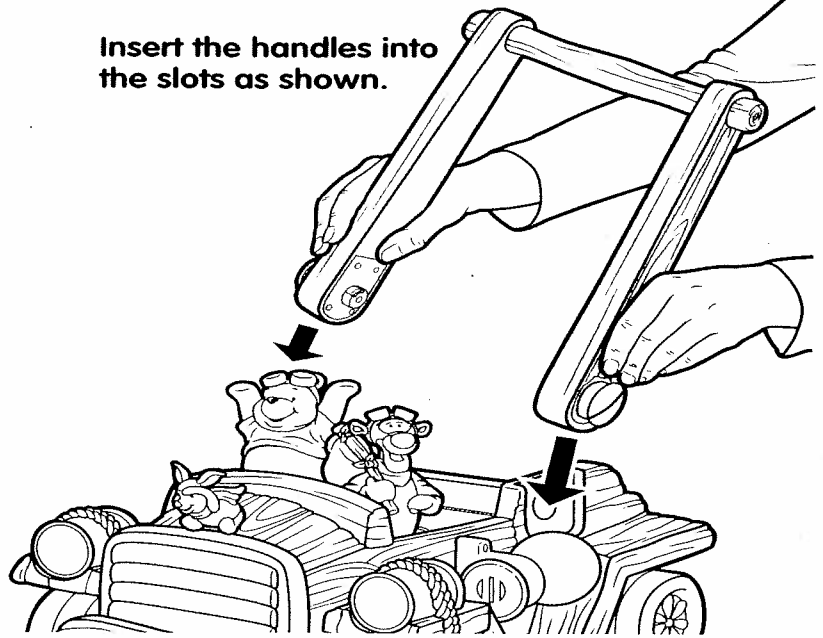

### Assembly:

Attach Piglet to top of hood by snapping character in as shown.

Insert the handles into the slots as shown.

### Play:

Removable Pooh & Tigger pop up and down as child pushes wagon.

Articulated Pooh turns at the waist

Articulated Tigger turns at the neck

Clicking wheels

Squeaking Horn

This is not a ride-on toy.

Fisher-Price, Inc., a subsidiary of Mattel, Inc.,  
New York, New York 10010 U.S.A.  
Manufactured for Fisher-Price.  
© 2000 Mattel, Inc. All Rights Reserved.  
Fisher-Price, the Fisher-Price logo are  
U.S. trademarks of Mattel, Inc.