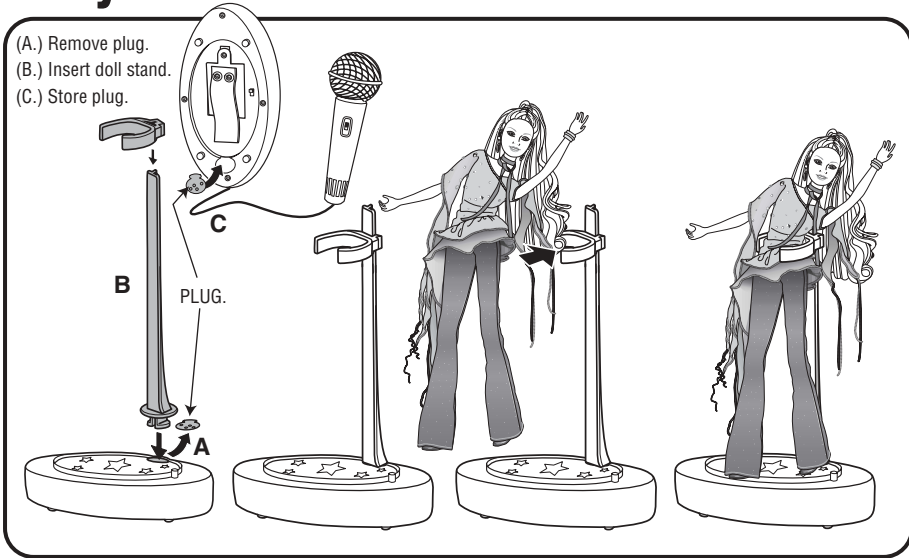

Play Time!

Stand plays music!

(A.) Move the switch on the bottom of the stand to the "ON" (I) position and (B.) press the button on top.

Hear cool song:
Lightning in a Bottle
(Calitri/ Desalvo/ Ossoff)

*I know it's clear enough
this can't be just beginners luck
I've waited all my life for this
it's such a rollercoaster ride
but I never let it change my mind
for me that's just the way it is*