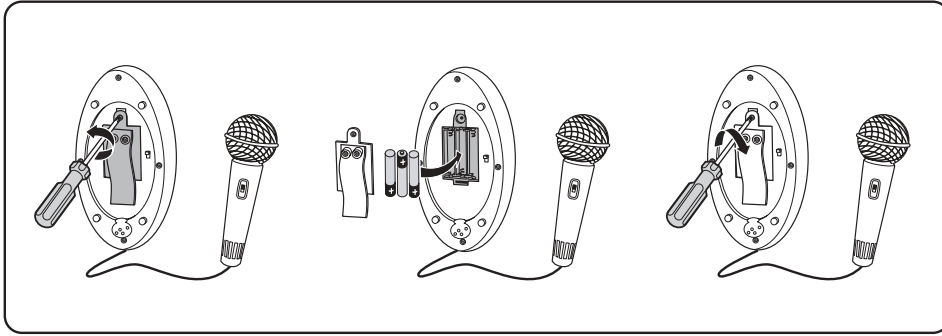

Barbie®

INSTRUCTIONS

5+

G8015-0920

ON (I)
TRY ME
OFF (O)