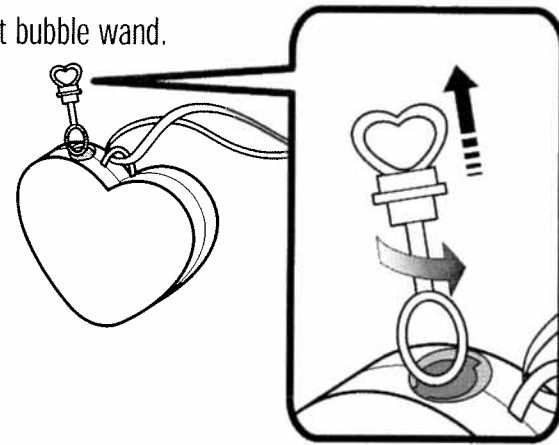

Kelly[®] Doll Video Giftset

INSTRUCTIONS

Bubble solution 17mL (.6 FL. .)

Colors and decorations may vary from those shown.

Please remove everything from the package and compare to the contents shown here. If any items are missing, please call 1-800-524-TOYS.

B0302-0920-G1

Keep these instructions for future reference as they contain important information.

©2002 Mattel, Inc. El Segundo, CA 90245 U.S.A. All Rights Reserved.

Twist out bubble wand.

Fill locket with bubble solution.

Dip wand into filled locket.

Gently blow through the wand for bubbles.

The bubble solution in this product has been sealed with a tamper-evident seal. If this seal is broken, do not use this product and call for a replacement.