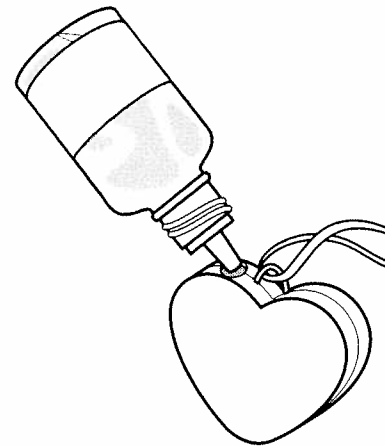

B0302-0920-G1

Keep these instructions for future reference as they contain important information.

©2002 Mattel, Inc. El Segundo, CA 90245 U.S.A. All Rights Reserved.

Twist out bubble wand.

Fill locket with bubble solution.

Dip wand into filled locket.

Gently blow through the wand for bubbles.

The bubble solution in this product has been sealed with a tamper-evident seal. If this seal is broken, do not use this product and call for a replacement.