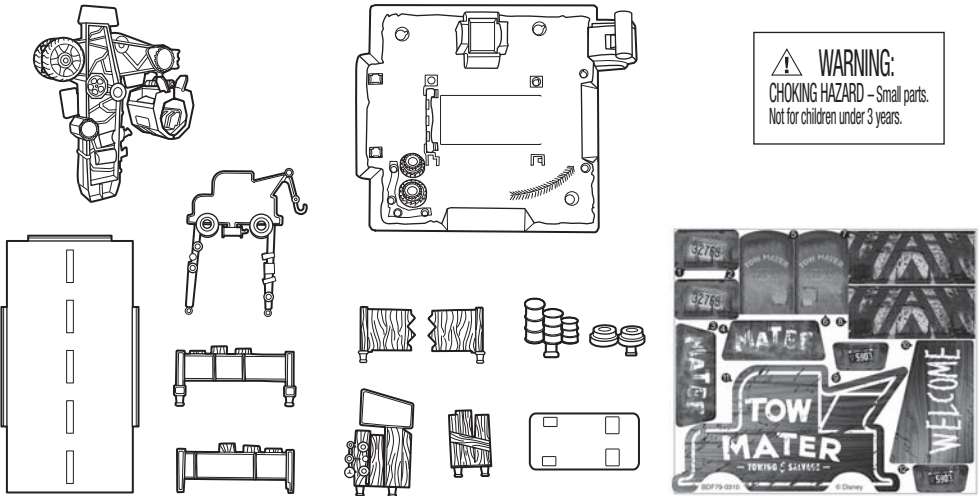

# ACTION SHIFTERS™ MATER'S TOW YARD INSTRUCTIONS

4+

## CONTENTS

**WARNING:**  
CHOKING HAZARD – Small parts.  
Not for children under 3 years.

Label Sheet