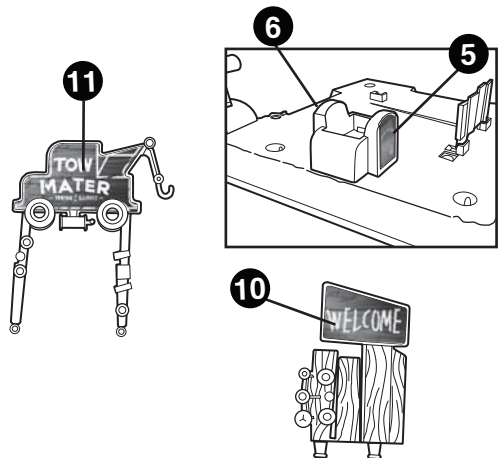

1 / APPLY LABELS