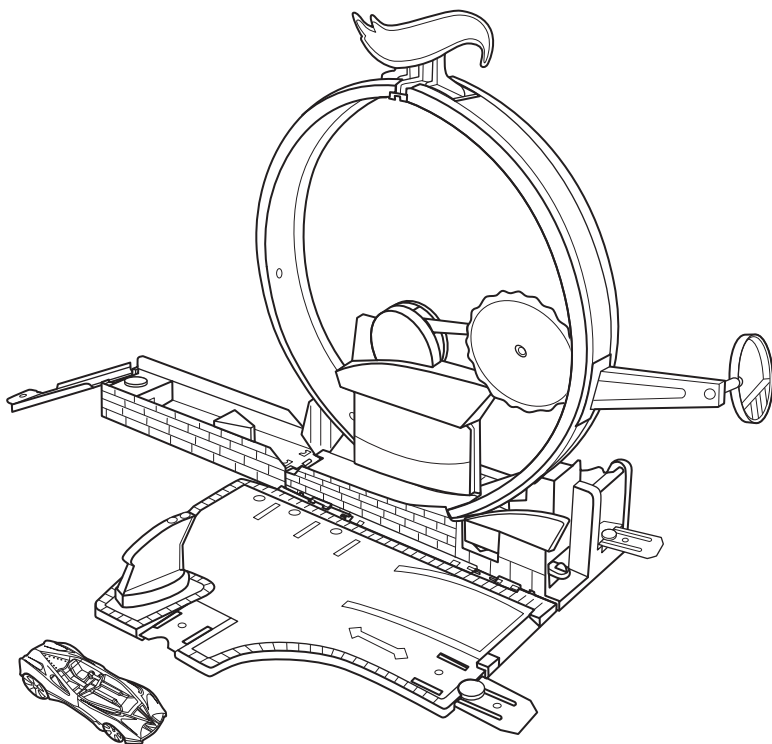

CITY SPEEDY PIZZA™

4+

service.mattel.com

HOTWHEELS.COM

ASST. X9295

BGJ05-0920

ASST. BJB69

BHP94-0920

PLEASE KEEP THESE INSTRUCTIONS FOR FUTURE REFERENCE AS THEY CONTAIN IMPORTANT INFORMATION.

CONTENTS

LABEL SHEET

APPLY LABELS

ASSEMBLY

ASSEMBLY (CONTD.)

TO PLAY

Try different launch settings to find the best performance.

NOT FOR USE WITH SOME HOT WHEELS® VEHICLES.

TO PLAY (CONTD.)

2.b

Lift ramp to divert vehicle.

3. Push lever for pizza pick up.

MORE WAYS TO PLAY

CONNECT TO OTHER HOT WHEELS® SETS
(SOLD SEPARATELY).

STORAGE