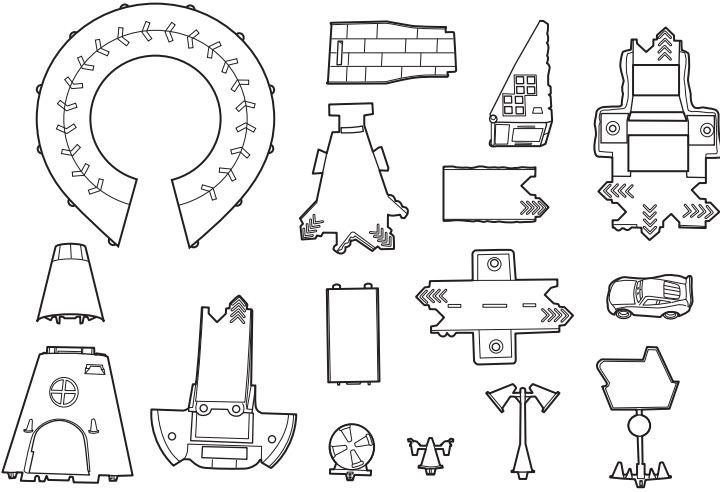

COZY CONE SPIRAL RAMPWAY INSTRUCTIONS

4+

CONTENTS

WARNING:
CHOKING HAZARD - Small parts.
Not for children under 3 years.

Label Sheet

1 / APPLY LABELS

2 / ASSEMBLY

1

2

BACK VIEW

3

4

5

Mix & match pieces to build your own Cars world.

3 / LET'S PLAY

- 1 Lift road and connect to cone.

- 2 Roll down the outer ramp.

- 3 Drop down the vertical ramp.

- 4 Drive past to spin the wheel.

- 5 Push to drive in.

NOT FOR USE WITH SOME CARS VEHICLES.
ONE CAR INCLUDED. OTHERS SHOWN SOLD SEPARATELY, SUBJECT TO AVAILABILITY.

6 Roll down the roof.

7 Connect launcher to jump off the roof (Launcher sold separately, subject to availability).

4 / COLLECT & CONNECT STORY SETS

PLAYSETS AND VEHICLES EACH SOLD SEPARATELY, SUBJECT TO AVAILABILITY