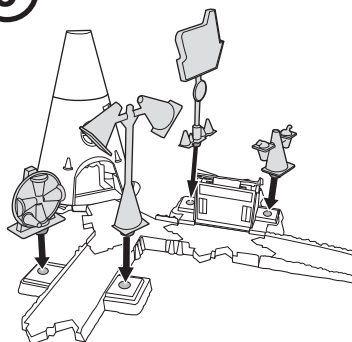

COZY CONE SPIRAL RAMPWAY INSTRUCTIONS

4+

CONTENTS

WARNING:
CHOKING HAZARD - Small parts.
Not for children under 3 years.

Label Sheet

1 / APPLY LABELS

2 / ASSEMBLY

1

2

BACK VIEW

3

4

5

Mix & match pieces to build your own Cars world.

3 / LET'S PLAY

- 1 Lift road and connect to cone.

- 2 Roll down the outer ramp.

- 3 Drop down the vertical ramp.

- 4 Drive past to spin the wheel.

- 5 Push to drive in.

NOT FOR USE WITH SOME CARS VEHICLES.
ONE CAR INCLUDED. OTHERS SHOWN SOLD SEPARATELY, SUBJECT TO AVAILABILITY.

6 Roll down the roof.

7 Connect launcher to jump off the roof (Launcher sold separately, subject to availability).

4 / COLLECT & CONNECT STORY SETS

PLAYSETS AND VEHICLES EACH SOLD SEPARATELY, SUBJECT TO AVAILABILITY