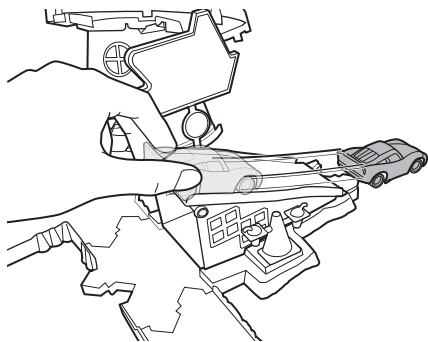

COZY CONE SPIRAL RAMPWAY INSTRUCTIONS

4+

CONTENTS

WARNING:
CHOKING HAZARD - Small parts.
Not for children under 3 years.

Label Sheet

1 / APPLY LABELS

2 / ASSEMBLY

1

- 2 Roll down the outer ramp.

- 3 Drop down the vertical ramp.

- 4 Drive past to spin the wheel.

- 5 Push to drive in.

NOT FOR USE WITH SOME CARS VEHICLES.
ONE CAR INCLUDED. OTHERS SHOWN SOLD SEPARATELY, SUBJECT TO AVAILABILITY.

6 Roll down the roof.

7 Connect launcher to jump off the roof (Launcher sold separately, subject to availability).

4 / COLLECT & CONNECT STORY SETS

PLAYSETS AND VEHICLES EACH SOLD SEPARATELY, SUBJECT TO AVAILABILITY