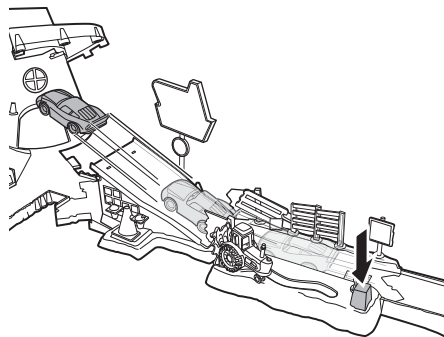

COZY CONE SPIRAL RAMPWAY INSTRUCTIONS

4+

CONTENTS

WARNING:
CHOKING HAZARD - Small parts.
Not for children under 3 years.

Label Sheet

1 / APPLY LABELS

2 / ASSEMBLY

1

2

BACK VIEW

3

4

5

Mix & match pieces to build your own Cars world.

3 / LET'S PLAY

- 1 Lift road and connect to cone.

- 2 Roll down the outer ramp.

- 3 Drop down the vertical ramp.

- 4 Drive past to spin the wheel.

- 5 Push to drive in.

NOT FOR USE WITH SOME CARS VEHICLES.
ONE CAR INCLUDED. OTHERS SHOWN SOLD SEPARATELY, SUBJECT TO AVAILABILITY.

6 Roll down the roof.

7 Connect launcher to jump off the roof (Launcher sold separately, subject to availability).

4 / COLLECT & CONNECT STORY SETS

PLAYSETS AND VEHICLES EACH SOLD SEPARATELY, SUBJECT TO AVAILABILITY