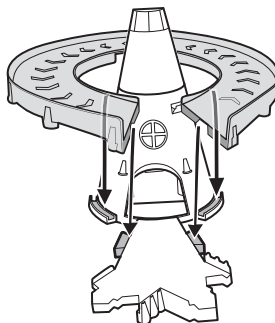

COZY CONE SPIRAL RAMPWAY INSTRUCTIONS

4+

CONTENTS

WARNING:
CHOKING HAZARD - Small parts.
Not for children under 3 years.

Label Sheet

1 / APPLY LABELS

2 / ASSEMBLY

1

2

BACK VIEW

3

4

5

Mix & match pieces to build your own Cars world.

3 / LET'S PLAY

- 1 Lift road and connect to cone.

- 2 Roll down the outer ramp.

- 3 Drop down the vertical ramp.

- 4 Drive past to spin the wheel.

- 5 Push to drive in.

NOT FOR USE WITH SOME CARS VEHICLES.
ONE CAR INCLUDED. OTHERS SHOWN SOLD SEPARATELY, SUBJECT TO AVAILABILITY.