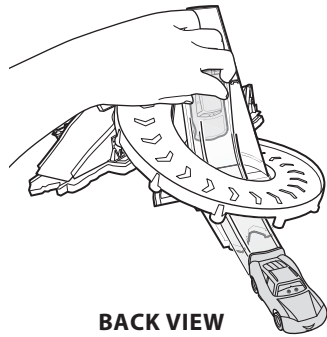

COZY CONE SPIRAL RAMPWAY INSTRUCTIONS

4+

CONTENTS

WARNING:
CHOKING HAZARD - Small parts.
Not for children under 3 years.

Label Sheet

1 / APPLY LABELS

2 / ASSEMBLY

1

2

BACK VIEW

3

4

5

Mix & match pieces to build your own Cars world.

3 / LET'S PLAY

- 1 Lift road and connect to cone.

- 2 Roll down the outer ramp.

- 3 Drop down the vertical ramp.

- 4 Drive past to spin the wheel.

- 5 Push to drive in.

NOT FOR USE WITH SOME CARS VEHICLES.
ONE CAR INCLUDED. OTHERS SHOWN SOLD SEPARATELY, SUBJECT TO AVAILABILITY.