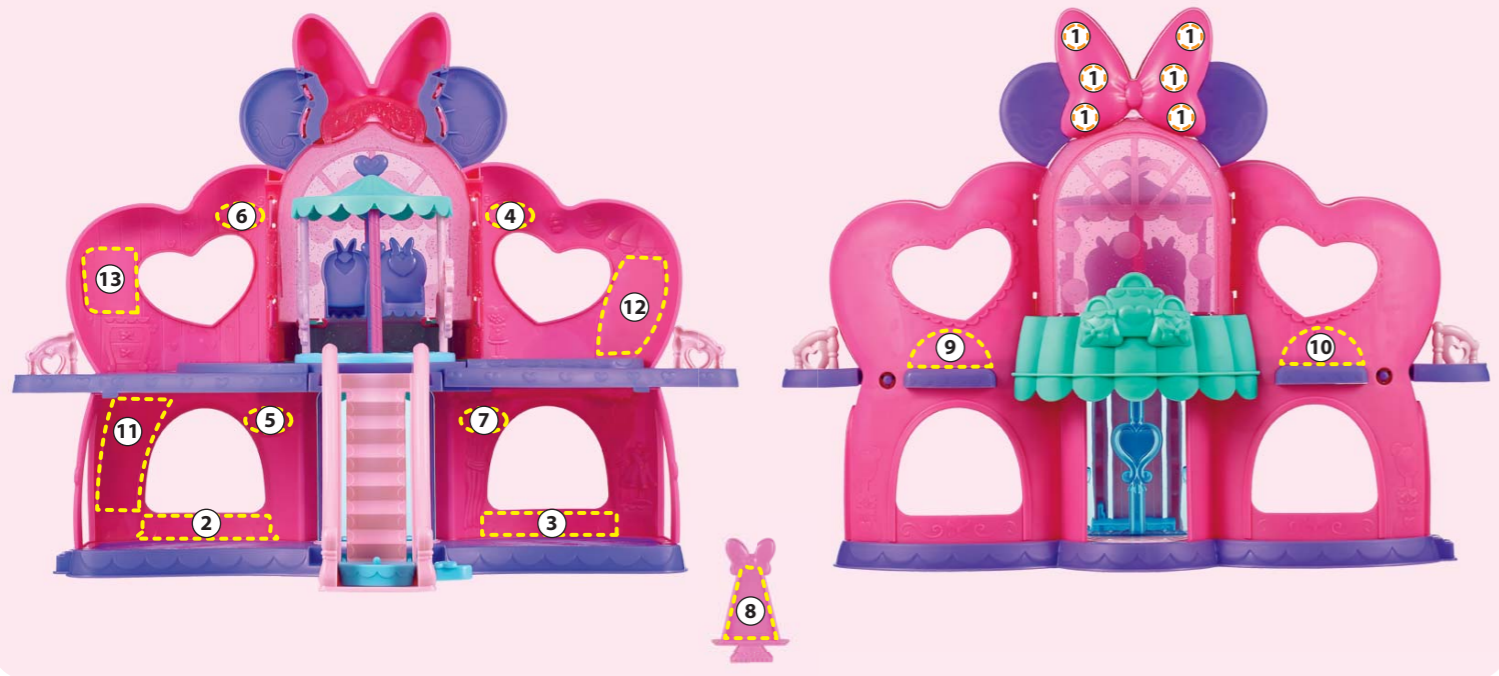

LABEL PLACEMENT

Add labels to the playset using the corresponding numbers on the label sheet (included).

For Stylin' Shoe Shop

For Glam Shopping Mall

CONSUMER ASSISTANCE
 1-800-432-5437 (US & Canada)
 1300 135 312 (Australia)
service.fisher-price.com

CJG80-0970-G1
 1100692834-DOM

Fabulous Shopping Mall

INSTRUCTIONS

Keep these instructions for future reference as they contain important information.

ASSEMBLY PARTS

For Stylin' Shoe Shop

For Glam Shopping Mall

ASSEMBLY ★ **NOTE:** Steps marked with a star are "one-time snaps". Press firmly until each part clicks into place. Once these pieces are snapped together, they cannot be taken apart.

For Stylin' Shoe Shop

For Glam Shopping Mall

CONNECT THE 2 PLAYSETS

ADDITIONAL PLAY PIECES