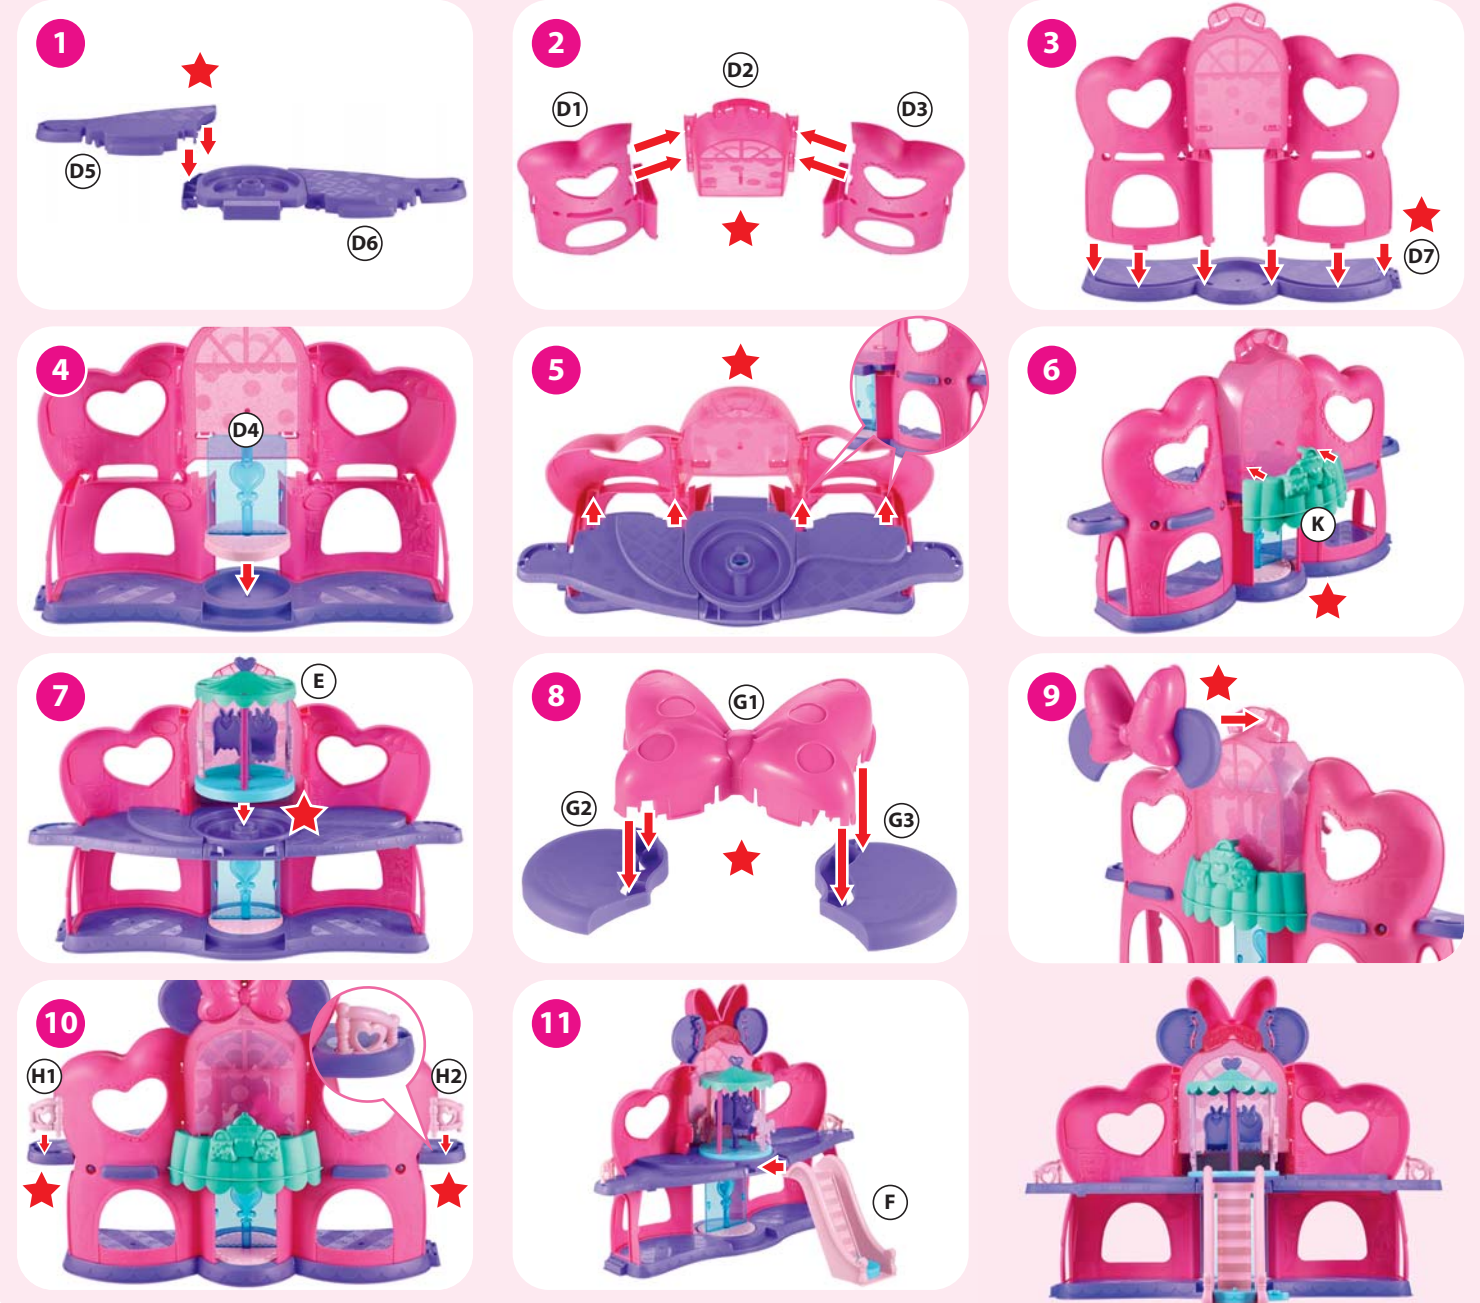

CJG80-0970-G1
 1100692834-DOM

Fabulous Shopping Mall

INSTRUCTIONS

Keep these instructions for future reference as they contain important information.

ASSEMBLY PARTS

For Stylin' Shoe Shop

For Glam Shopping Mall

ASSEMBLY ★ **NOTE:** Steps marked with a star are "one-time snaps". Press firmly until each part clicks into place. Once these pieces are snapped together, they cannot be taken apart.

For Stylin' Shoe Shop

For Glam Shopping Mall

CONNECT THE 2 PLAYSETS

ADDITIONAL PLAY PIECES