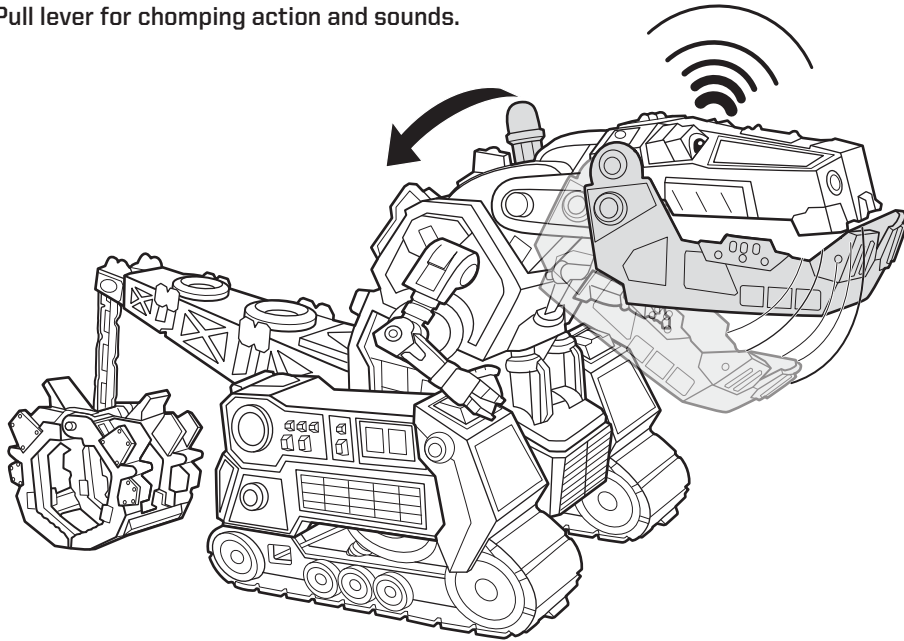

Asst. DWP88
DKB98-0971
1100653290_DOM

Dinotrux © 2017 DreamWorks Animation LLC. All Rights Reserved.

1 TO PLAY

A. Pull lever for chomping action and sounds.

B. Lift tail and Ty Rux goes low.

C. Carry Reptool (sold separately) with the tail claw.