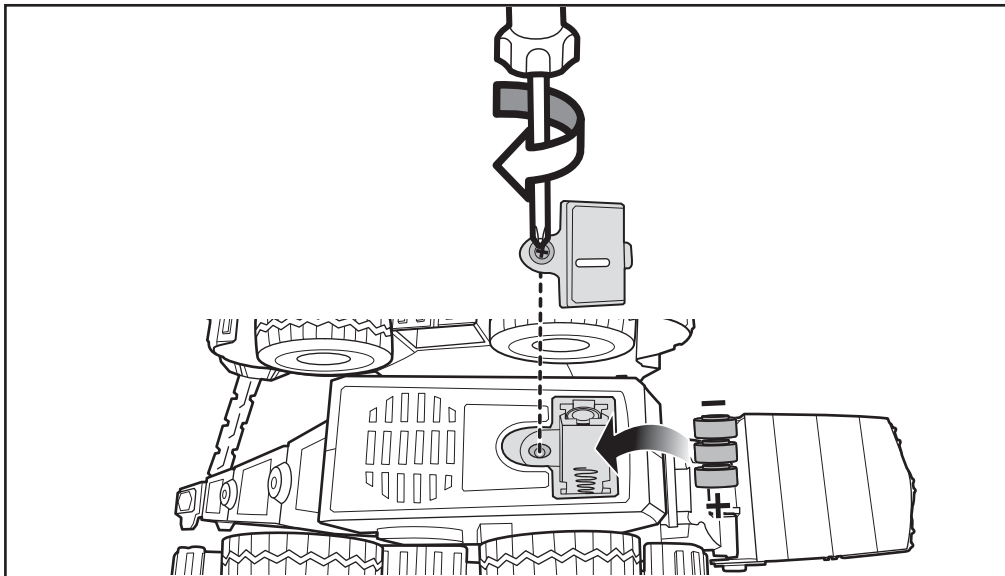

2 BATTERY INSTALLATION

- Batteries included are for demonstration purposes only.
- Replace the batteries if sounds distort.
- Unscrew the battery cover with a Phillips head screwdriver (not included).
- Remove batteries and dispose of them safely.
- Install 3 new button cell (AG13, LR44) batteries in the orientation (+/-) shown.
- Replace battery cover and tighten screw.
- For longer life, use alkaline batteries.

Asst. DWP88
DKB98-0971
1100653290_DOM

Dinotrux © 2017 DreamWorks Animation LLC. All Rights Reserved.

1 TO PLAY

A. Pull lever for chomping action and sounds.

B. Lift tail and Ty Rux goes low.

C. Carry Reptool (sold separately) with the tail claw.