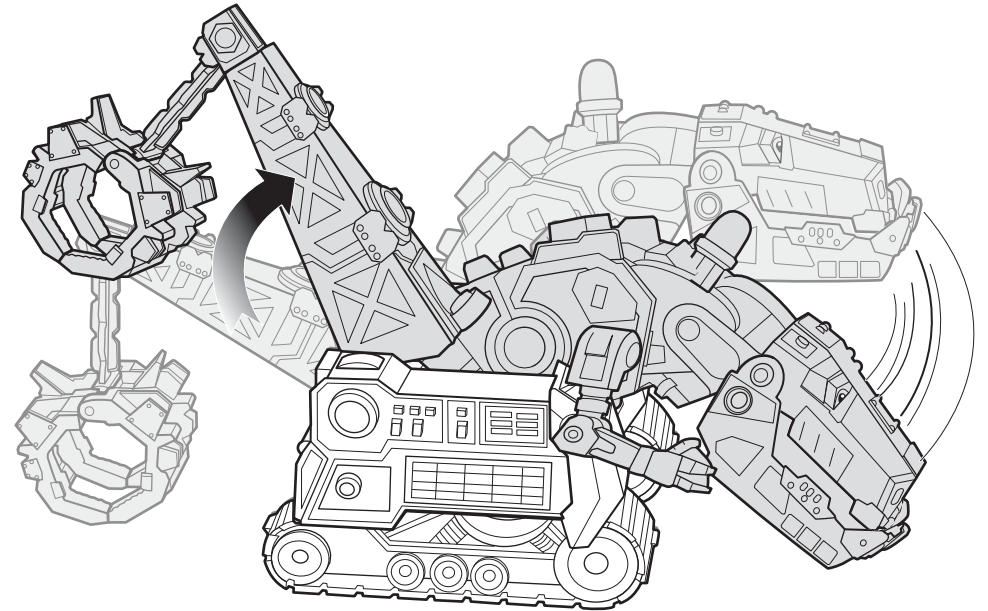

Asst. DWP88
DKB98-0971
1100653290_DOM

Dinotrux © 2017 DreamWorks Animation LLC. All Rights Reserved.

1 TO PLAY

A. Pull lever for chomping action and sounds.

B. Lift tail and Ty Rux goes low.

C. Carry Reptool (sold separately) with the tail claw.

Try other Reptools (sold separately).

D. Attach a Reptool (sold separately) to Ty Rux's back!