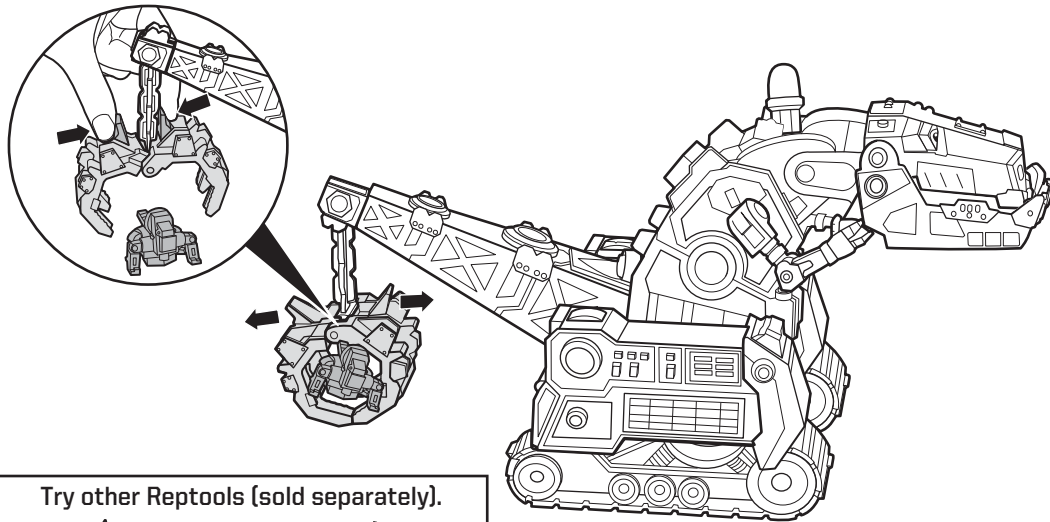

Asst. DWP88
DKB98-0971
1100653290_DOM

Dinotrux © 2017 DreamWorks Animation LLC. All Rights Reserved.

1 TO PLAY

A. Pull lever for chomping action and sounds.

B. Lift tail and Ty Rux goes low.

C. Carry Reptool (sold separately) with the tail claw.

Try other Reptools (sold separately).

D. Attach a Reptool (sold separately) to Ty Rux's back!