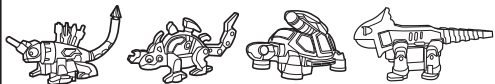

Try other Reptools (sold separately).