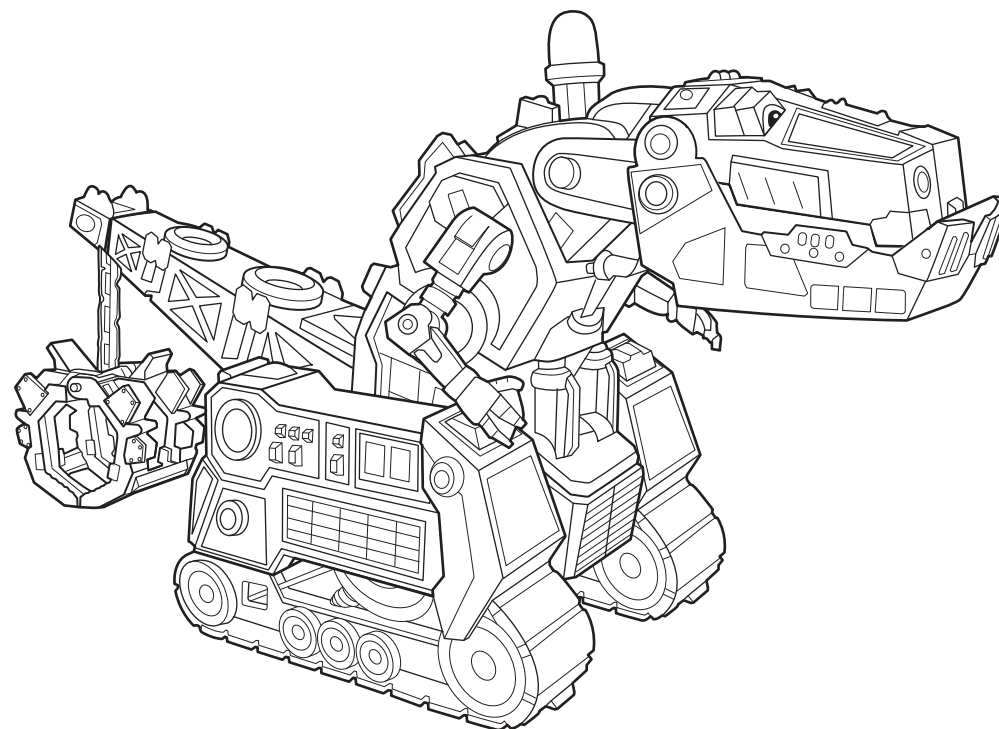

CONTENTS

©2016 Mattel. All Rights Reserved. ® and ™ designate U.S. trademarks of Mattel, except as noted. Mattel, Inc., 636 Girard Avenue, East Aurora, NY 14052, U.S.A. Consumer Services 1-800-524-8697. Mattel U.K. Ltd., Vanwall Business Park, Maidenhead SL6 4UB. Helpline 01628 500303. Mattel Australia Pty., Ltd., Richmond, Victoria. 3121. Consumer Advisory Service - 1300 135 312. Mattel East Asia Ltd., Room 503-09, North Tower, World Finance Centre, Harbour City, Tsimshatsui, HK, China. Tel.: (852) 3185-6500. Diimport & Diedarkan Oleh: Mattel Southeast Asia Pte. Ltd., No 19-1, Tower 3 Avenue 7, Bangsar South City, No 8, Jalan Kerinchi, 59200 Kuala Lumpur, Malaysia. Tel: 03-78803817, Fax: 03-78803867.

Asst. DWP88
DKB98-0971
1100653290_DOM

Dinotrux © 2017 DreamWorks Animation LLC. All Rights Reserved.