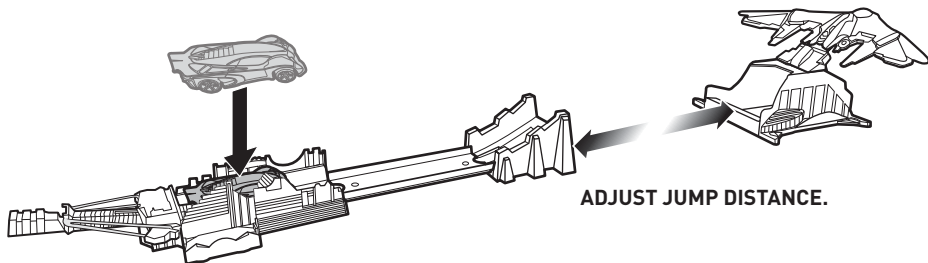

TO PLAY

1. PULL BACK AND LOCK LAUNCHER INTO PLACE.

2. LOAD VEHICLE.

3. LAUNCH, LEAP AND BLAST MILANO! EXPERIMENT WITH ADJUSTING THE JUMP LENGTH TO DISCOVER THE BEST PERFORMANCE.

WARNING: DO NOT AIM AT EYES OR FACE.
ONLY USE PROJECTILES SUPPLIED WITH THIS TOY.
DO NOT FIRE AT POINT BLANK RANGE.