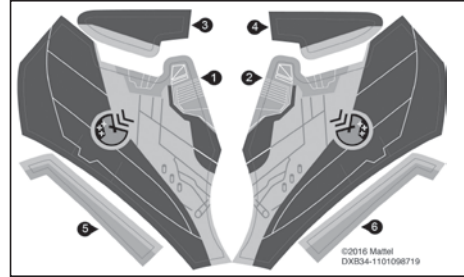

MARVEL GUARDIANS OF THE GALAXY VOL. 2

MILANO BREAKOUT

4+

service.mattel.com

HOTWHEELS.COM

ASST.DKT27
DXB34-0970

PLEASE KEEP THESE INSTRUCTIONS FOR FUTURE REFERENCE AS THEY CONTAIN IMPORTANT INFORMATION.

CONTENTS

LABEL SHEET

©2016 Mattel
DNR04-1101098719

APPLY LABELS

SET UP

1.

2.

ONE-TIME ASSEMBLY

3.

TO PLAY

1. PULL BACK AND LOCK LAUNCHER INTO PLACE.

2. LOAD VEHICLE.

3. LAUNCH, LEAP AND BLAST MILANO! EXPERIMENT WITH ADJUSTING THE JUMP LENGTH TO DISCOVER THE BEST PERFORMANCE.

WARNING: DO NOT AIM AT EYES OR FACE.
ONLY USE PROJECTILES SUPPLIED WITH THIS TOY.
DO NOT FIRE AT POINT BLANK RANGE.