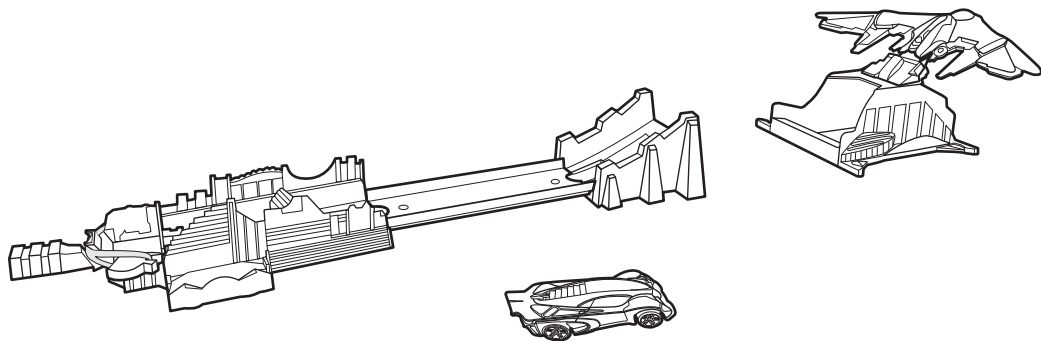

MARVEL GUARDIANS OF THE GALAXY VOL. 2

MILANO BREAKOUT

4+

service.mattel.com

HOTWHEELS.COM

ASST.DKT27
DXB34-0970

PLEASE KEEP THESE INSTRUCTIONS FOR FUTURE REFERENCE AS THEY CONTAIN IMPORTANT INFORMATION.

CONTENTS

LABEL SHEET

©2016 Mattel
DNR04-1101098719

APPLY LABELS

SET UP

1.

2.

ONE-TIME ASSEMBLY

3.

TO PLAY

1. PULL BACK AND LOCK LAUNCHER INTO PLACE.

2. LOAD VEHICLE.

3. LAUNCH, LEAP AND BLAST MILANO! EXPERIMENT WITH ADJUSTING THE JUMP LENGTH TO DISCOVER THE BEST PERFORMANCE.

WARNING: DO NOT AIM AT EYES OR FACE.
ONLY USE PROJECTILES SUPPLIED WITH THIS TOY.
DO NOT FIRE AT POINT BLANK RANGE.