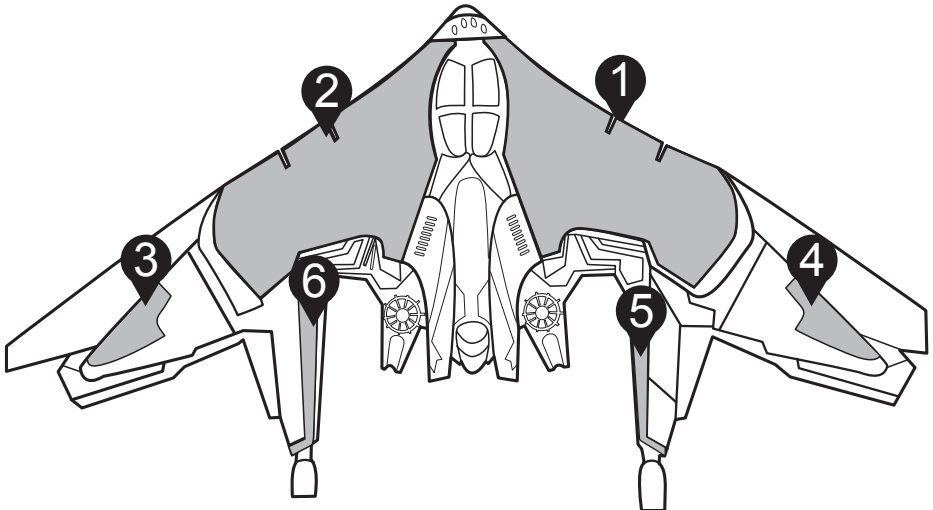

APPLY LABELS