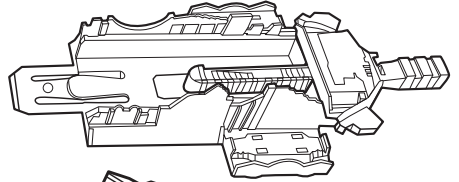

MARVEL GUARDIANS OF THE GALAXY VOL. 2

MILANO BREAKOUT

4+

service.mattel.com

HOTWHEELS.COM

ASST.DKT27
DXB34-0970

PLEASE KEEP THESE INSTRUCTIONS FOR FUTURE REFERENCE AS THEY CONTAIN IMPORTANT INFORMATION.

CONTENTS

LABEL SHEET

©2016 Mattel
DNR04-1101098719

APPLY LABELS

SET UP

1.

2.

ONE-TIME ASSEMBLY

3.