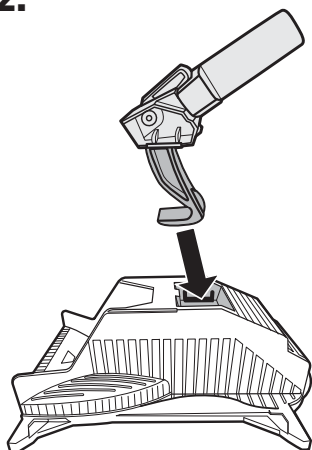

LABEL SHEET

©2016 Mattel
DNR04-1101098719

APPLY LABELS

SET UP

1.

2.

ONE-TIME ASSEMBLY

3.

TO PLAY

1. PULL BACK AND LOCK LAUNCHER INTO PLACE.

2. LOAD VEHICLE.

3. LAUNCH, LEAP AND BLAST MILANO! EXPERIMENT WITH ADJUSTING THE JUMP LENGTH TO DISCOVER THE BEST PERFORMANCE.

WARNING: DO NOT AIM AT EYES OR FACE.
ONLY USE PROJECTILES SUPPLIED WITH THIS TOY.
DO NOT FIRE AT POINT BLANK RANGE.