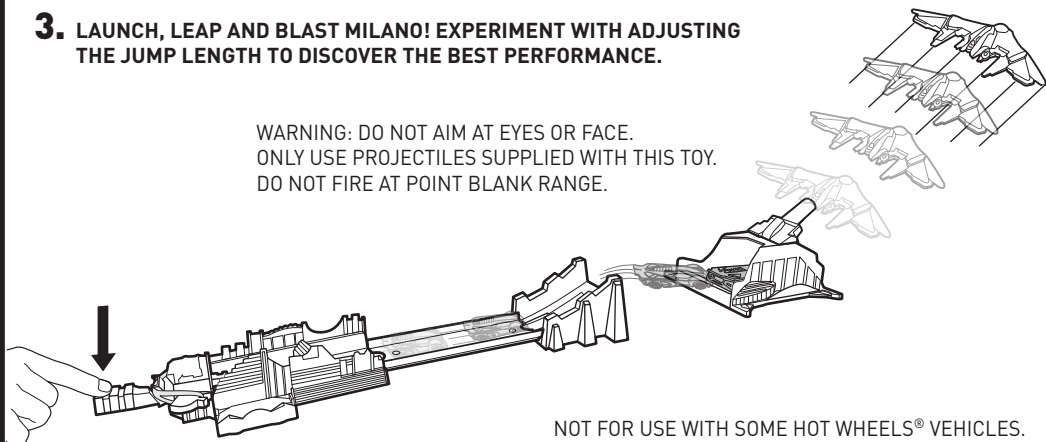

TO PLAY

1. PULL BACK AND LOCK LAUNCHER INTO PLACE.

2. LOAD VEHICLE.

3. LAUNCH, LEAP AND BLAST MILANO! EXPERIMENT WITH ADJUSTING THE JUMP LENGTH TO DISCOVER THE BEST PERFORMANCE.

WARNING: DO NOT AIM AT EYES OR FACE.
ONLY USE PROJECTILES SUPPLIED WITH THIS TOY.
DO NOT FIRE AT POINT BLANK RANGE.