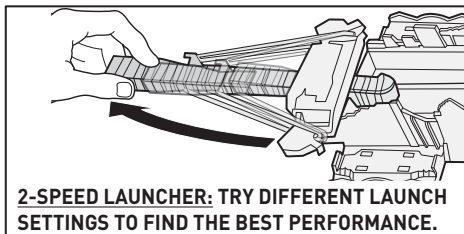

TO PLAY

1. PULL BACK AND LOCK LAUNCHER INTO PLACE.

2. LOAD VEHICLE.

3. LAUNCH, LEAP AND BLAST MILANO! EXPERIMENT WITH ADJUSTING THE JUMP LENGTH TO DISCOVER THE BEST PERFORMANCE.

WARNING: DO NOT AIM AT EYES OR FACE.
ONLY USE PROJECTILES SUPPLIED WITH THIS TOY.
DO NOT FIRE AT POINT BLANK RANGE.