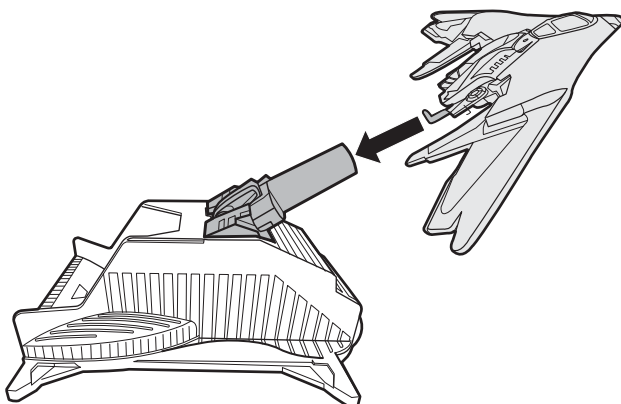

LABEL SHEET

©2016 Mattel
DNR04-1101098719

APPLY LABELS

SET UP

1.

2.

ONE-TIME ASSEMBLY

3.

TO PLAY

1. PULL BACK AND LOCK LAUNCHER INTO PLACE.

2. LOAD VEHICLE.

3. LAUNCH, LEAP AND BLAST MILANO! EXPERIMENT WITH ADJUSTING THE JUMP LENGTH TO DISCOVER THE BEST PERFORMANCE.

WARNING: DO NOT AIM AT EYES OR FACE.
ONLY USE PROJECTILES SUPPLIED WITH THIS TOY.
DO NOT FIRE AT POINT BLANK RANGE.