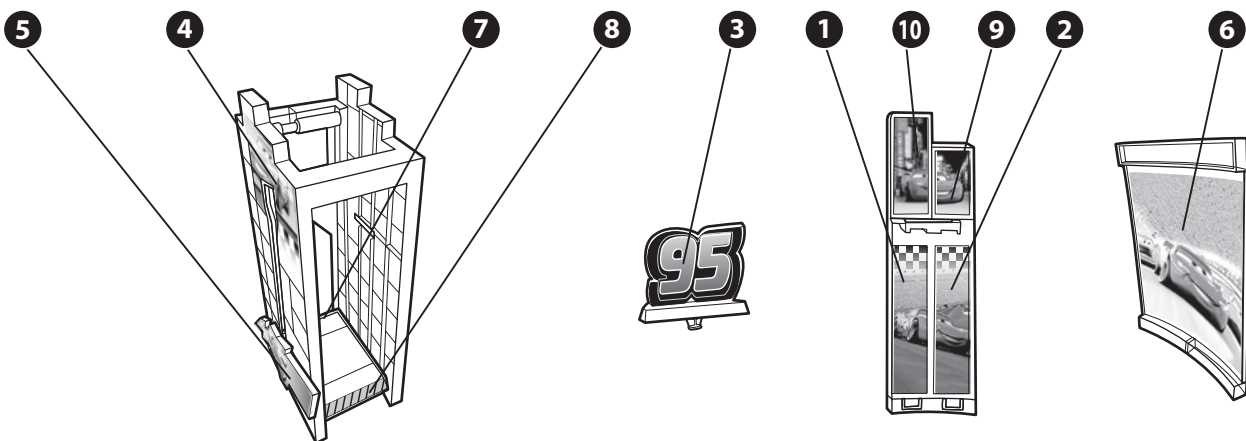

RUST-EZE RACING CENTER

INSTRUCTIONS

4+

Please keep these instructions for future reference as they contain important information.

CONTENTS

1 APPLY LABELS

©2017 Mattel. All Rights Reserved. ® and ™ designate U.S. trademarks of Mattel, except as noted. Mattel, Inc., 636 Girard Avenue, East Aurora, NY 14052, U.S.A. Consumer Relations 1-800-524-8697. Mattel U.K. Ltd., Vanwall Business Park, Maidenhead SL6 4UB. Helpline 01628 500303. Mattel Australia Pty., Ltd., Richmond, Victoria. 3121. Consumer Advisory Service - 1300 135 312. Mattel East Asia Ltd., Room 503-09, North Tower, World Finance Centre, Harbour City, Tsimshatsui, HK, China. Diimport & Diedarkan Oleh: Mattel Southeast Asia Pte. Ltd., No 19-1, Tower 3 Avenue 7, Bangsar South City, No 8, Jalan Kerinchi, 59200 Kuala Lumpur, Malaysia. Tel: 03-78803817, Fax: 03-78803867.

2 ASSEMBLY

1

2

3

4

5

3 TO PLAY: RACE SIMULATOR

- 1 Load vehicle on simulator.
Train with the moving race images!

3 Move up a level.

SIDE VIEW

5 TO PLAY: RACE LAUNCHER

1 Load vehicle onto launcher.

2 Launch to the next race!