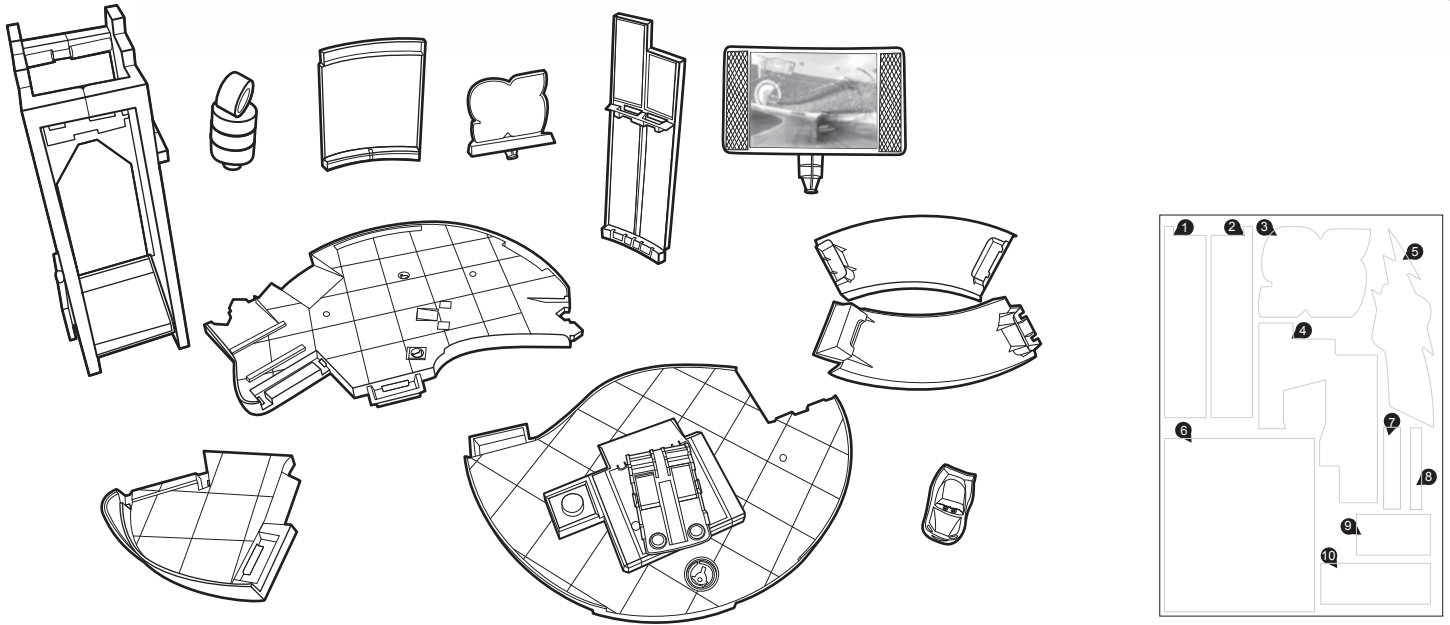

RUST-EZE RACING CENTER

INSTRUCTIONS

4+

Please keep these instructions for future reference as they contain important information.

CONTENTS

1 APPLY LABELS

©2017 Mattel. All Rights Reserved. ® and ™ designate U.S. trademarks of Mattel, except as noted. Mattel, Inc., 636 Girard Avenue, East Aurora, NY 14052, U.S.A. Consumer Relations 1-800-524-8697. Mattel U.K. Ltd., Vanwall Business Park, Maidenhead SL6 4UB. Helpline 01628 500303. Mattel Australia Pty., Ltd., Richmond, Victoria. 3121. Consumer Advisory Service - 1300 135 312. Mattel East Asia Ltd., Room 503-09, North Tower, World Finance Centre, Harbour City, Tsimshatsui, HK, China. Diimport & Diedarkan Oleh: Mattel Southeast Asia Pte. Ltd., No 19-1, Tower 3 Avenue 7, Bangsar South City, No 8, Jalan Kerinchi, 59200 Kuala Lumpur, Malaysia. Tel: 03-78803817, Fax: 03-78803867.

2 ASSEMBLY

1

2

3

4

5

3 TO PLAY: RACE SIMULATOR

- 1 Load vehicle on simulator.
Train with the moving race images!

3 Move up a level.

SIDE VIEW

5 TO PLAY: RACE LAUNCHER

1 Load vehicle onto launcher.

2 Launch to the next race!