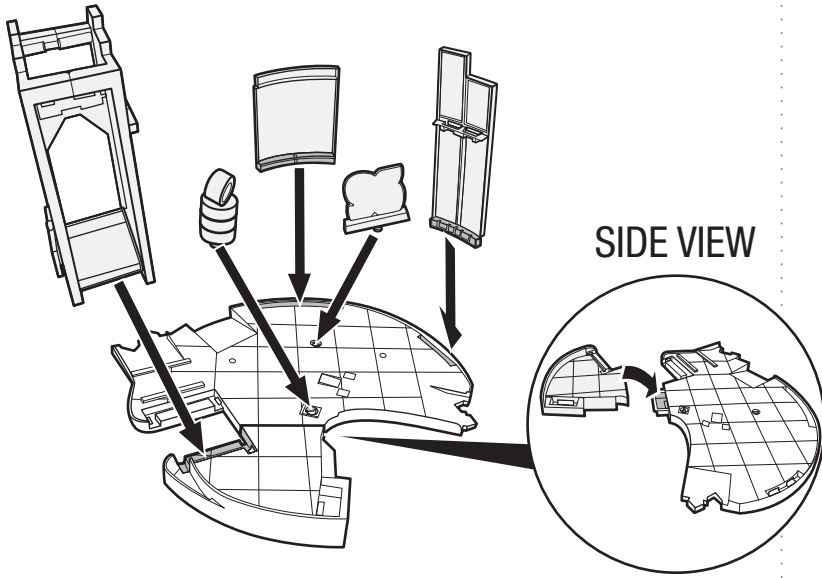

RUST-EZE RACING CENTER

INSTRUCTIONS

4+

Please keep these instructions for future reference as they contain important information.

CONTENTS

1 APPLY LABELS

©2017 Mattel. All Rights Reserved. ® and ™ designate U.S. trademarks of Mattel, except as noted. Mattel, Inc., 636 Girard Avenue, East Aurora, NY 14052, U.S.A. Consumer Relations 1-800-524-8697. Mattel U.K. Ltd., Vanwall Business Park, Maidenhead SL6 4UB. Helpline 01628 500303. Mattel Australia Pty., Ltd., Richmond, Victoria. 3121. Consumer Advisory Service - 1300 135 312. Mattel East Asia Ltd., Room 503-09, North Tower, World Finance Centre, Harbour City, Tsimshatsui, HK, China. Diimport & Diedarkan Oleh: Mattel Southeast Asia Pte. Ltd., No 19-1, Tower 3 Avenue 7, Bangsar South City, No 8, Jalan Kerinchi, 59200 Kuala Lumpur, Malaysia. Tel: 03-78803817, Fax: 03-78803867.

2 ASSEMBLY

1

2

3

4

5

3 TO PLAY: RACE SIMULATOR

- 1 Load vehicle on simulator.
Train with the moving race images!

3 Move up a level.

SIDE VIEW

5 TO PLAY: RACE LAUNCHER

1 Load vehicle onto launcher.

2 Launch to the next race!