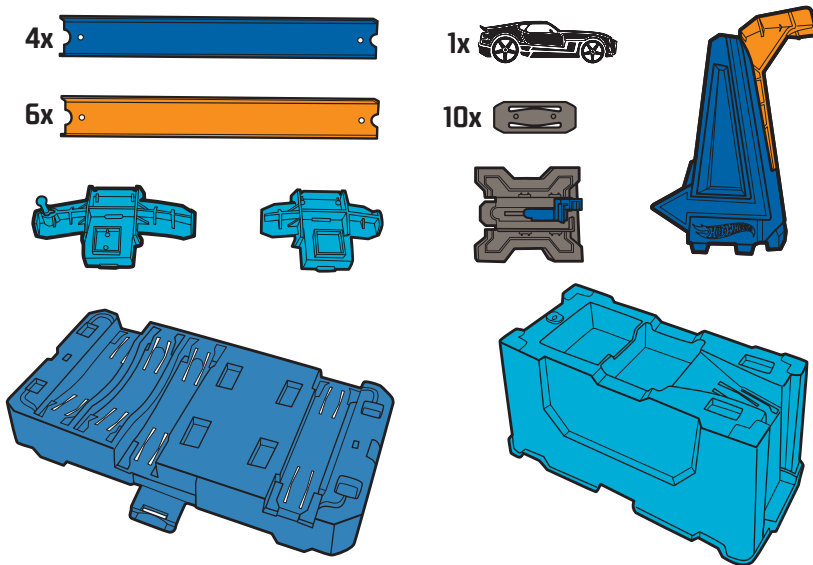

Get your wheels turning with the unlimited world of Track Builder where **YOU** are in the driving seat. Create your own outrageous stunts, experiment with speed and keep challenging yourself. The world of Track Builder offers endless possibilities and hours of fun where the formula is: **CREATE + EXPERIMENT + REPEAT**. Are you ready to test your limits?

Grab your car and go!

#HotWheels®challengeaccepted

HERE'S WHAT YOU GET: