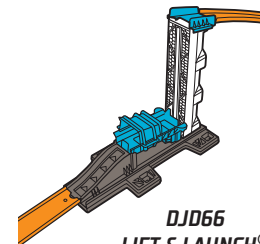

DLF02
HANG IT!

DLF03
CLAMP IT!

DLF04
SWITCH IT!

DLF05
JUMP IT!

FTV22
LAUNCH CHALLENGE!

DXM48
TRICK BRICK™

DMH51
LOOP LAUNCHER

DJD66
LIFT & LAUNCH®

DJD68
2-LANE LAUNCHER

DWW94
RAPID LAUNCHER

FPG95
CUSTOM CURVE KICKER!

FLK92
BOOST IT!

EACH SOLD SEPARATELY, SUBJECT TO AVAILABILITY. COLORS AND DECORATIONS MAY VARY.