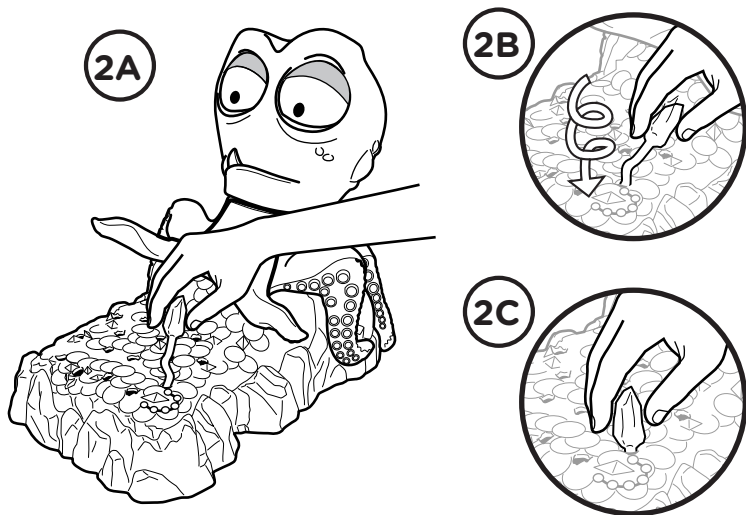

# INKY'S FORTUNE™

Game

**CONTENTS:**

- 16 Gems
- 1 Game Base
- 1 Octopus
- 1 Ink Blob

 **WARNING:**  
CHOKING HAZARD - Small parts.  
Not for children under 3 years.

# SET UP:

1. Attach Octopus to Game Base. The eyes will open. (figure 1A, 1B)

2. Insert all Gems into Game Base, twisting them back and forth. **IMPORTANT: Always place Gems in Game Base BEFORE inserting Ink Blob or the game may jam.** (figure 2A, 2B, 2C)

- If a Gem doesn't sit upright, place it into a different hole.
- When all Gems are in place, jiggle them to make sure they move freely.
- If a Gem doesn't move, reinsert it.

3. Lift flap and insert Ink Blob, bulb-end first, until it clicks into place. The eyes will close. (figure 3A, 3B, 3C)