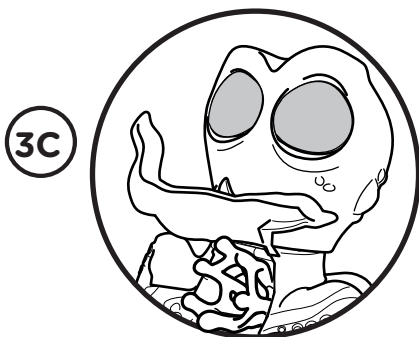

# SET UP:

1. Attach Octopus to Game Base. The eyes will open. (figure 1A, 1B)

2. Insert all Gems into Game Base, twisting them back and forth. **IMPORTANT: Always place Gems in Game Base BEFORE inserting Ink Blob or the game may jam.** (figure 2A, 2B, 2C)

- If a Gem doesn't sit upright, place it into a different hole.
- When all Gems are in place, jiggle them to make sure they move freely.
- If a Gem doesn't move, reinsert it.

3. Lift flap and insert Ink Blob, bulb-end first, until it clicks into place. The eyes will close. (figure 3A, 3B, 3C)