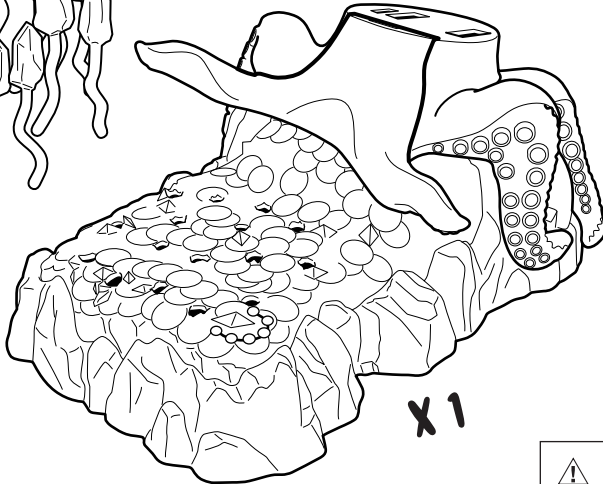

# INKY'S FORTUNE™

Game

**CONTENTS:**

- 16 Gems
- 1 Game Base
- 1 Octopus
- 1 Ink Blob

 **WARNING:**  
CHOKING HAZARD - Small parts.  
Not for children under 3 years.

# SET UP:

1. Attach Octopus to Game Base. The eyes will open. (figure 1A, 1B)

2. Insert all Gems into Game Base, twisting them back and forth. **IMPORTANT: Always place Gems in Game Base BEFORE inserting Ink Blob or the game may jam.** (figure 2A, 2B, 2C)

- If a Gem doesn't sit upright, place it into a different hole.
- When all Gems are in place, jiggle them to make sure they move freely.
- If a Gem doesn't move, reinsert it.

3. Lift flap and insert Ink Blob, bulb-end first, until it clicks into place. The eyes will close. (figure 3A, 3B, 3C)