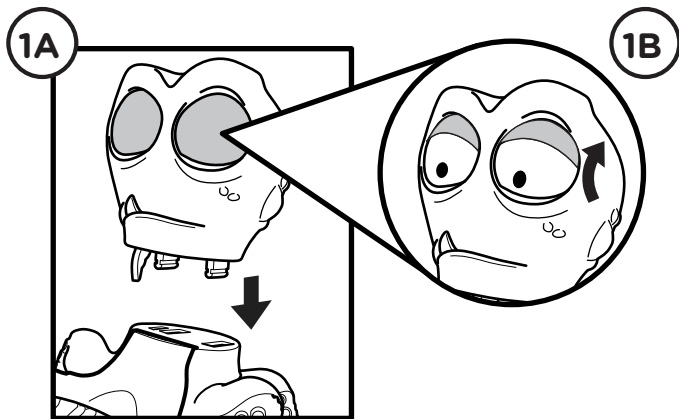

# INKY'S FORTUNE™

Game

**CONTENTS:**

- 16 Gems
- 1 Game Base
- 1 Octopus
- 1 Ink Blob

 **WARNING:**  
CHOKING HAZARD - Small parts.  
Not for children under 3 years.

# SET UP:

1. Attach Octopus to Game Base. The eyes will open. (figure 1A, 1B)

2. Insert all Gems into Game Base, twisting them back and forth. **IMPORTANT: Always place Gems in Game Base BEFORE inserting Ink Blob or the game may jam.** (figure 2A, 2B, 2C)

- If a Gem doesn't sit upright, place it into a different hole.
- When all Gems are in place, jiggle them to make sure they move freely.
- If a Gem doesn't move, reinsert it.

3. Lift flap and insert Ink Blob, bulb-end first, until it clicks into place. The eyes will close. (figure 3A, 3B, 3C)