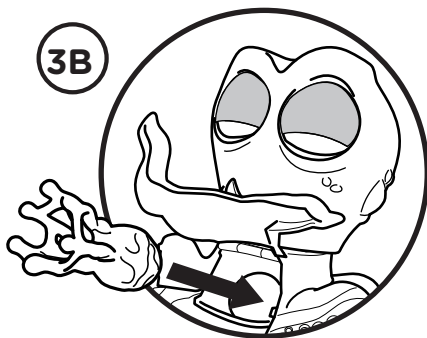

# INKY'S FORTUNE™

Game

**CONTENTS:**

- 16 Gems
- 1 Game Base
- 1 Octopus
- 1 Ink Blob

 **WARNING:**  
CHOKING HAZARD - Small parts.  
Not for children under 3 years.

# SET UP:

1. Attach Octopus to Game Base. The eyes will open. (figure 1A, 1B)

2. Insert all Gems into Game Base, twisting them back and forth. **IMPORTANT: Always place Gems in Game Base BEFORE inserting Ink Blob or the game may jam.** (figure 2A, 2B, 2C)

- If a Gem doesn't sit upright, place it into a different hole.
- When all Gems are in place, jiggle them to make sure they move freely.
- If a Gem doesn't move, reinsert it.

3. Lift flap and insert Ink Blob, bulb-end first, until it clicks into place. The eyes will close. (figure 3A, 3B, 3C)