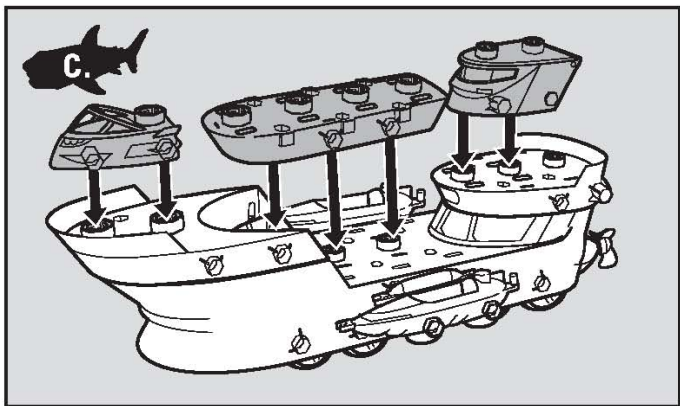

As soon as you get him, you can rescue your diver and release the shark back into the water. You'll need all your equipment, all your wits, and a great team! **GOOD LUCK!**

Your Shark Ship™ set parts are good to use in water. The chassis are colored blue to let you know they are water-friendly. Only the blue chassis are good for water, so do not use chassis from other Mega Rig® products unless they are blue.

PART OF THE MEGA RIG® BUILDING SYSTEM

A GREAT WATER & LAND TOY

READY FOR ACTION

MATCHBOX.COM™

4+

K9947-0920

MATCH+CONNECT SYSTEM™

Pieces combine and recombine!
Create 40 different combos!!

CONTENTS

ASSEMBLY

For the best floating performance, to adjust power pack position.

Load Projectile To Make Missile Really Fire

Press to launch projectile.

Only use projectile supplied with this toy. Do not fire at people or animals or at point blank range.

Use The Crane To Pick Up
Your Treasure!

Matchbox® Men Fit Inside Many Places...

CANYOU BUILD THESE?

COMBINES WITH ANY MEGA RIG® SET!

Each sold separately, subject to availability.
Colors and decorations may vary.