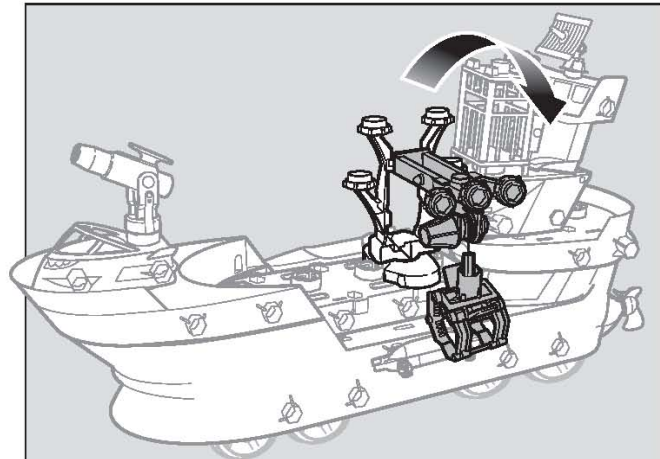

As soon as you get him, you can rescue your diver and release the shark back into the water. You'll need all your equipment, all your wits, and a great team! **GOOD LUCK!**

Your Shark Ship™ set parts are good to use in water. The chassis are colored blue to let you know they are water-friendly. Only the blue chassis are good for water, so do not use chassis from other Mega Rig® products unless they are blue.

PART OF THE MEGA RIG® BUILDING SYSTEM

A GREAT WATER & LAND TOY

READY FOR ACTION

MATCHBOX.COM™

4+

K9947-0920

MATCH+CONNECT SYSTEM™

Pieces combine and recombine!
Create 40 different combos!!

CONTENTS

ASSEMBLY

For the best floating performance, to adjust power pack position.

Load Projectile To Make Missile Really Fire

Press to launch projectile.

Only use projectile supplied with this toy. Do not fire at people or animals or at point blank range.

Use The Crane To Pick Up
Your Treasure!

Matchbox® Men Fit Inside Many Places...

CANYOU BUILD THESE?

COMBINES WITH ANY MEGA RIG® SET!

Each sold separately, subject to availability.
Colors and decorations may vary.