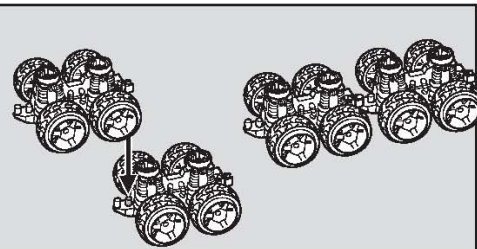

PART OF THE MEGA RIG® BUILDING SYSTEM

A GREAT WATER & LAND TOY

READY FOR ACTION

MATCHBOX.COM™

4+

K9947-0920

MATCH+CONNECT SYSTEM™

Pieces combine and recombine!
Create 40 different combos!!

CONTENTS

ASSEMBLY

For the best floating performance, to adjust power pack position.

Load Projectile To Make Missile Really Fire

Press to launch projectile.

Only use projectile supplied with this toy. Do not fire at people or animals or at point blank range.

Use The Crane To Pick Up
Your Treasure!

Matchbox® Men Fit Inside Many Places...

CANYOU BUILD THESE?

COMBINES WITH ANY MEGA RIG® SET!

Each sold separately, subject to availability.
Colors and decorations may vary.