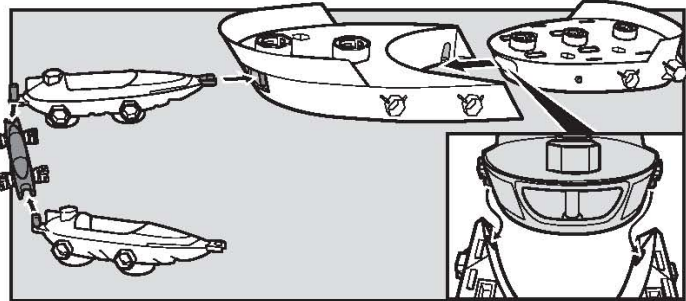

PART OF THE MEGA RIG® BUILDING SYSTEM

A GREAT WATER & LAND TOY

READY FOR ACTION

MATCHBOX.COM™

4+

K9947-0920

MATCH+CONNECT SYSTEM™

Pieces combine and recombine!
Create 40 different combos!!

CONTENTS

ASSEMBLY

For the best floating performance, to adjust power pack position.

Load Projectile To Make Missile Really Fire

Press to launch projectile.

Only use projectile supplied with this toy. Do not fire at people or animals or at point blank range.

Use The Crane To Pick Up
Your Treasure!

Matchbox® Men Fit Inside Many Places...

CANYOU BUILD THESE?

COMBINES WITH ANY MEGA RIG® SET!

Each sold separately, subject to availability.
Colors and decorations may vary.