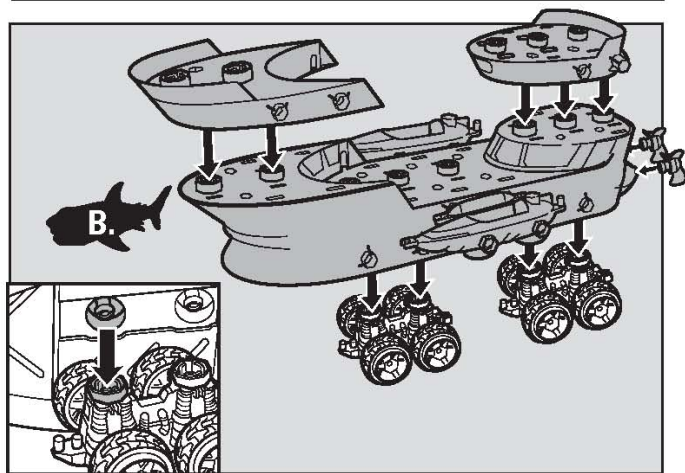

As soon as you get him, you can rescue your diver and release the shark back into the water. You'll need all your equipment, all your wits, and a great team! **GOOD LUCK!**

Your Shark Ship™ set parts are good to use in water. The chassis are colored blue to let you know they are water-friendly. Only the blue chassis are good for water, so do not use chassis from other Mega Rig® products unless they are blue.

PART OF THE MEGA RIG® BUILDING SYSTEM

A GREAT WATER & LAND TOY

READY FOR ACTION

MATCHBOX.COM™

4+

K9947-0920

MATCH+CONNECT SYSTEM™

Pieces combine and recombine!
Create 40 different combos!!

CONTENTS

ASSEMBLY

For the best floating performance, to adjust power pack position.

Load Projectile To Make Missile Really Fire

Press to launch projectile.

Only use projectile supplied with this toy. Do not fire at people or animals or at point blank range.

Use The Crane To Pick Up
Your Treasure!

Matchbox® Men Fit Inside Many Places...

CANYOU BUILD THESE?

COMBINES WITH ANY MEGA RIG® SET!

Each sold separately, subject to availability.
Colors and decorations may vary.