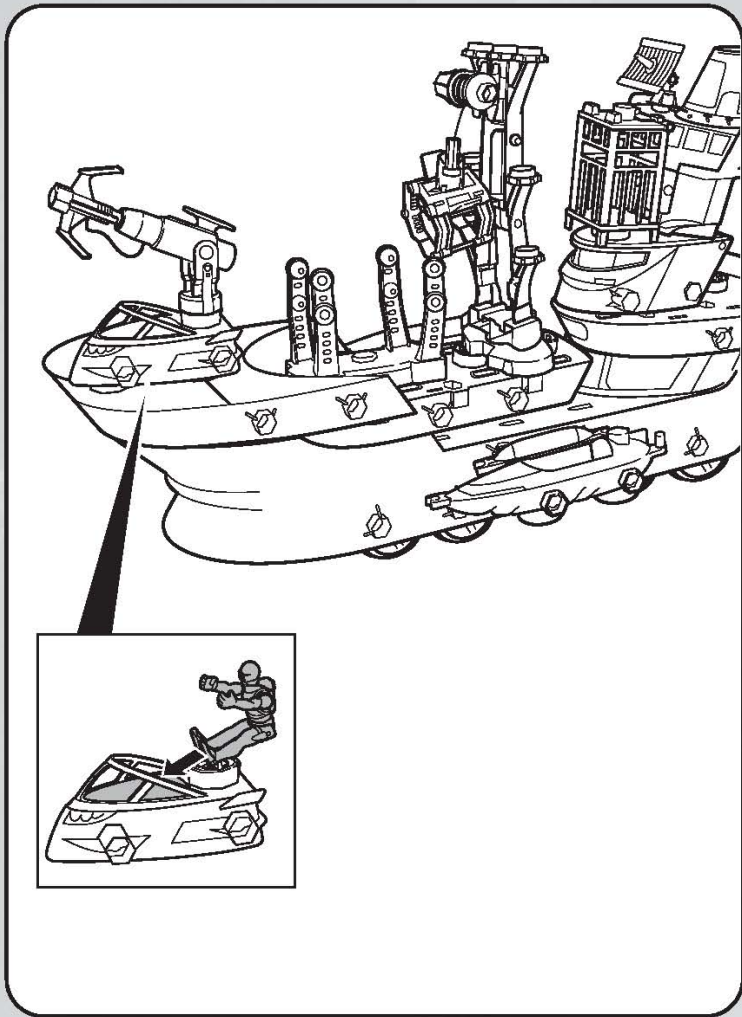

As soon as you get him, you can rescue your diver and release the shark back into the water. You'll need all your equipment, all your wits, and a great team! **GOOD LUCK!**

Your Shark Ship™ set parts are good to use in water. The chassis are colored blue to let you know they are water-friendly. Only the blue chassis are good for water, so do not use chassis from other Mega Rig® products unless they are blue.

PART OF THE MEGA RIG® BUILDING SYSTEM

A GREAT WATER & LAND TOY

READY FOR ACTION

MATCHBOX.COM™

4+

K9947-0920

MATCH+CONNECT SYSTEM™

Pieces combine and recombine!
Create 40 different combos!!

CONTENTS

ASSEMBLY

For the best floating performance, to adjust power pack position.

Load Projectile To Make Missile Really Fire

Press to launch projectile.

Only use projectile supplied with this toy. Do not fire at people or animals or at point blank range.

Use The Crane To Pick Up
Your Treasure!

Matchbox® Men Fit Inside Many Places...

CANYOU BUILD THESE?

COMBINES WITH ANY MEGA RIG® SET!

Each sold separately, subject to availability.
Colors and decorations may vary.