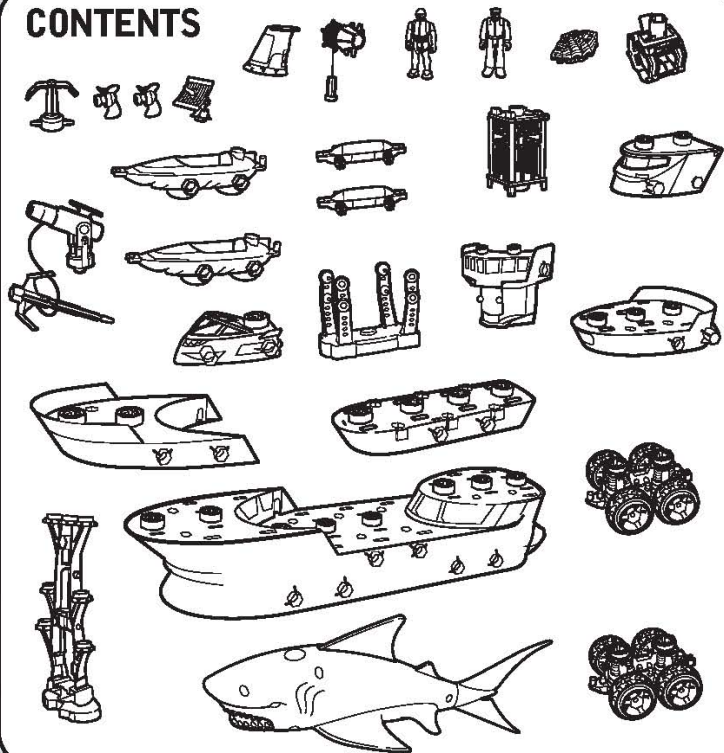

MATCH+CONNECT SYSTEM™

Pieces combine and recombine!
Create 40 different combos!!

CONTENTS