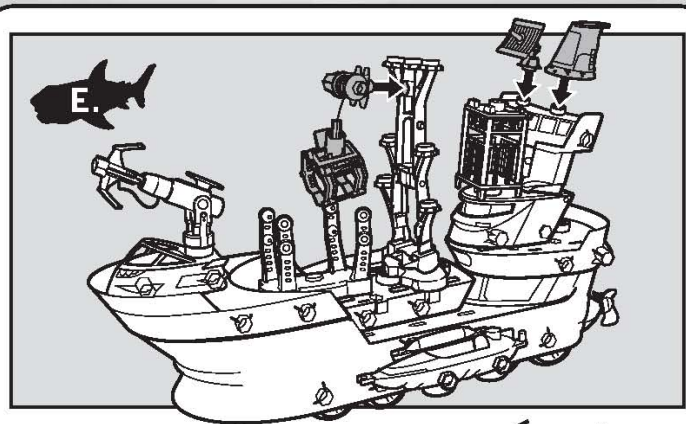

As soon as you get him, you can rescue your diver and release the shark back into the water. You'll need all your equipment, all your wits, and a great team! **GOOD LUCK!**

Your Shark Ship™ set parts are good to use in water. The chassis are colored blue to let you know they are water-friendly. Only the blue chassis are good for water, so do not use chassis from other Mega Rig® products unless they are blue.

PART OF THE MEGA RIG® BUILDING SYSTEM

A GREAT WATER & LAND TOY

READY FOR ACTION

MATCHBOX.COM™

4+

K9947-0920

MATCH+CONNECT SYSTEM™

Pieces combine and recombine!
Create 40 different combos!!

CONTENTS

ASSEMBLY

For the best floating performance, to adjust power pack position.

Load Projectile To Make Missile Really Fire

Press to launch projectile.

Only use projectile supplied with this toy. Do not fire at people or animals or at point blank range.

Use The Crane To Pick Up
Your Treasure!

Matchbox® Men Fit Inside Many Places...

CANYOU BUILD THESE?

COMBINES WITH ANY MEGA RIG® SET!

Each sold separately, subject to availability.
Colors and decorations may vary.