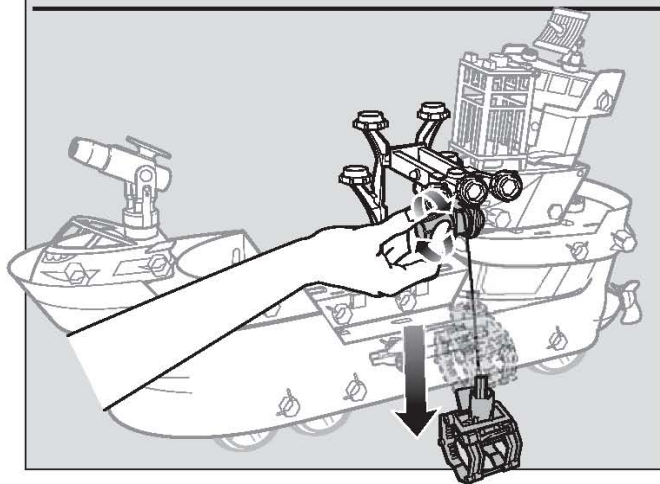

CONTENTS

ASSEMBLY

For the best floating performance, to adjust power pack position.

Load Projectile To Make Missile Really Fire

Press to launch projectile.

Only use projectile supplied with this toy. Do not fire at people or animals or at point blank range.

Use The Crane To Pick Up
Your Treasure!

Matchbox® Men Fit Inside Many Places...

CANYOU BUILD THESE?

COMBINES WITH ANY MEGA RIG® SET!

Each sold separately, subject to availability.
Colors and decorations may vary.