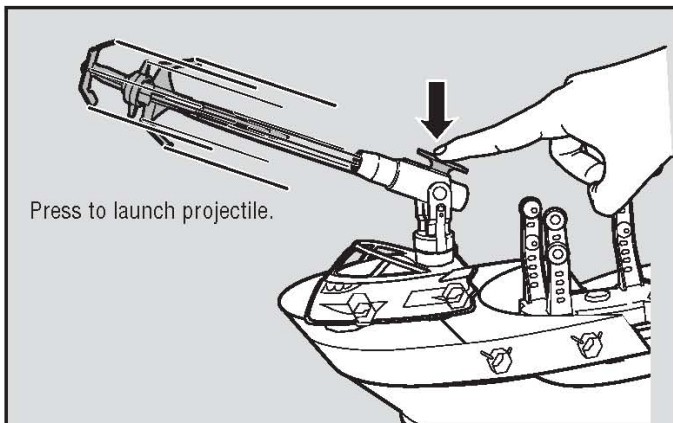

CONTENTS

ASSEMBLY

For the best floating performance, to adjust power pack position.

Load Projectile To Make Missile Really Fire

Press to launch projectile.

Only use projectile supplied with this toy. Do not fire at people or animals or at point blank range.

Use The Crane To Pick Up
Your Treasure!

Matchbox® Men Fit Inside Many Places...

CANYOU BUILD THESE?

COMBINES WITH ANY MEGA RIG® SET!

Each sold separately, subject to availability.
Colors and decorations may vary.