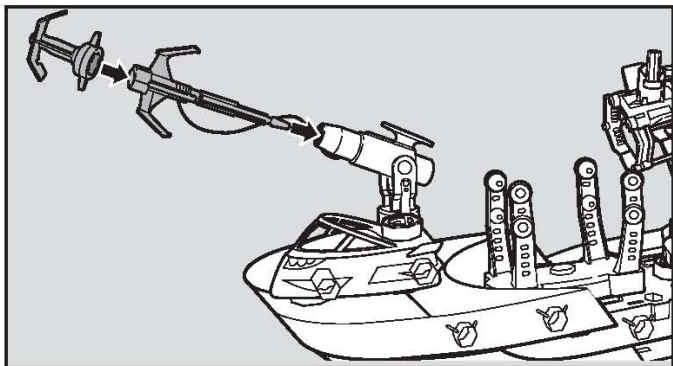

PART OF THE MEGA RIG® BUILDING SYSTEM

A GREAT WATER & LAND TOY

READY FOR ACTION

MATCHBOX.COM™

4+

K9947-0920

MATCH+CONNECT SYSTEM™

Pieces combine and recombine!
Create 40 different combos!!

CONTENTS

ASSEMBLY

For the best floating performance, to adjust power pack position.

Load Projectile To Make Missile Really Fire

Press to launch projectile.

Only use projectile supplied with this toy. Do not fire at people or animals or at point blank range.

Use The Crane To Pick Up
Your Treasure!

Matchbox® Men Fit Inside Many Places...

CANYOU BUILD THESE?

COMBINES WITH ANY MEGA RIG® SET!

Each sold separately, subject to availability.
Colors and decorations may vary.