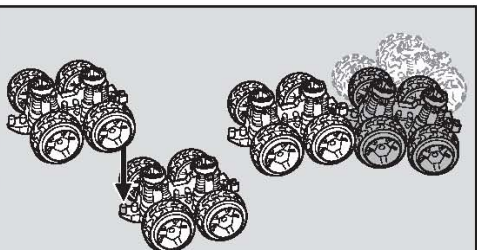

PART OF THE MEGA RIG® BUILDING SYSTEM

A GREAT WATER & LAND TOY

READY FOR ACTION

MATCHBOX.COM™

4+

K9947-0920

MATCH+CONNECT SYSTEM™

Pieces combine and recombine!
Create 40 different combos!!

CONTENTS

ASSEMBLY

For the best floating performance, to adjust power pack position.

Load Projectile To Make Missile Really Fire

Press to launch projectile.

Only use projectile supplied with this toy. Do not fire at people or animals or at point blank range.

Use The Crane To Pick Up
Your Treasure!

Matchbox® Men Fit Inside Many Places...

CANYOU BUILD THESE?

COMBINES WITH ANY MEGA RIG® SET!

Each sold separately, subject to availability.
Colors and decorations may vary.