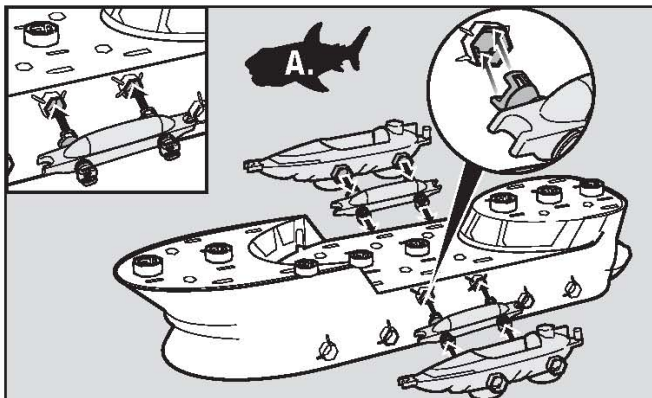

When suddenly, **DISASTER!**

An enormous shark has swallowed your Mega Rig® Diver whole! Time to really show what the Mega Rig® building system can do! Reconfigure into a shark capture team, and get after that shark!

As soon as you get him, you can rescue your diver and release the shark back into the water. You'll need all your equipment, all your wits, and a great team! **GOOD LUCK!**

Your Shark Ship™ set parts are good to use in water. The chassis are colored blue to let you know they are water-friendly. Only the blue chassis are good for water, so do not use chassis from other Mega Rig® products unless they are blue.

PART OF THE MEGA RIG® BUILDING SYSTEM

A GREAT WATER & LAND TOY

READY FOR ACTION

MATCHBOX.COM™

4+

K9947-0920

MATCH+CONNECT SYSTEM™

Pieces combine and recombine!
Create 40 different combos!!

CONTENTS

ASSEMBLY

For the best floating performance, to adjust power pack position.

Load Projectile To Make Missile Really Fire

Press to launch projectile.

Only use projectile supplied with this toy. Do not fire at people or animals or at point blank range.