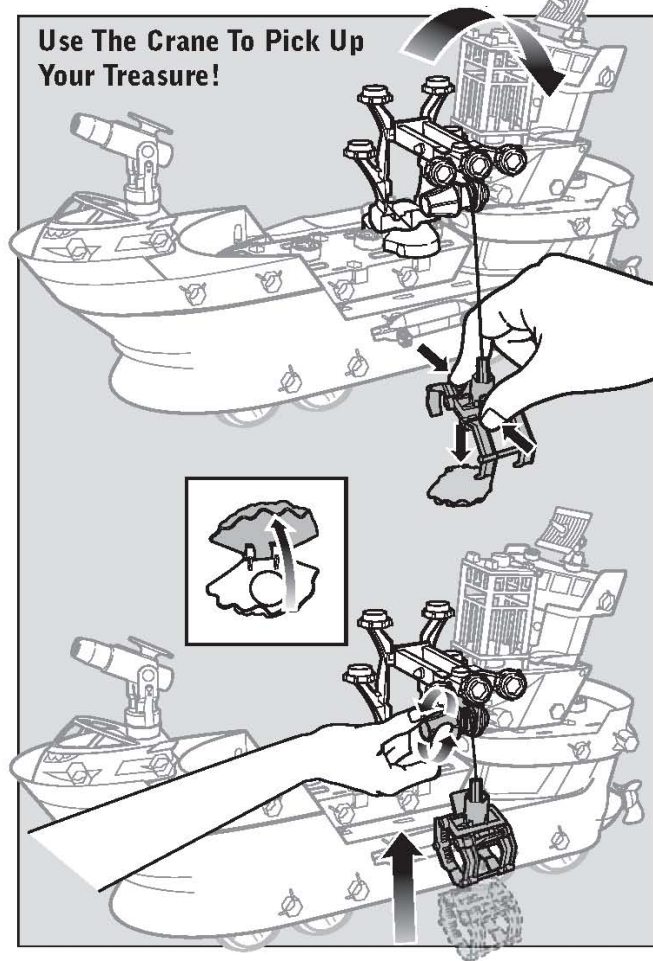

As soon as you get him, you can rescue your diver and release the shark back into the water. You'll need all your equipment, all your wits, and a great team! **GOOD LUCK!**

Your Shark Ship™ set parts are good to use in water. The chassis are colored blue to let you know they are water-friendly. Only the blue chassis are good for water, so do not use chassis from other Mega Rig® products unless they are blue.

CONTENTS

ASSEMBLY

For the best floating performance, to adjust power pack position.

Load Projectile To Make Missile Really Fire

Press to launch projectile.

Only use projectile supplied with this toy. Do not fire at people or animals or at point blank range.

Use The Crane To Pick Up
Your Treasure!

Matchbox® Men Fit Inside Many Places...

CANYOU BUILD THESE?

COMBINES WITH ANY MEGA RIG® SET!

Each sold separately, subject to availability.
Colors and decorations may vary.