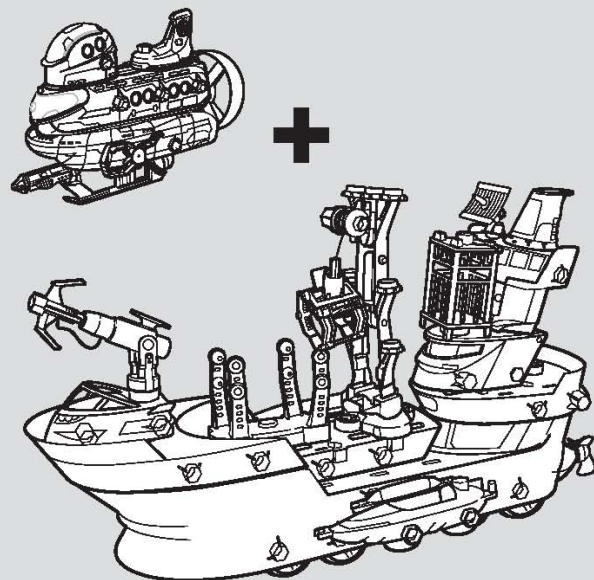

As soon as you get him, you can rescue your diver and release the shark back into the water. You'll need all your equipment, all your wits, and a great team! **GOOD LUCK!**

Your Shark Ship™ set parts are good to use in water. The chassis are colored blue to let you know they are water-friendly. Only the blue chassis are good for water, so do not use chassis from other Mega Rig® products unless they are blue.

CONTENTS

ASSEMBLY

For the best floating performance, to adjust power pack position.

Load Projectile To Make Missile Really Fire

Press to launch projectile.

Only use projectile supplied with this toy. Do not fire at people or animals or at point blank range.

Use The Crane To Pick Up
Your Treasure!

Matchbox® Men Fit Inside Many Places...

CANYOU BUILD THESE?

COMBINES WITH ANY MEGA RIG® SET!

Each sold separately, subject to availability.
Colors and decorations may vary.