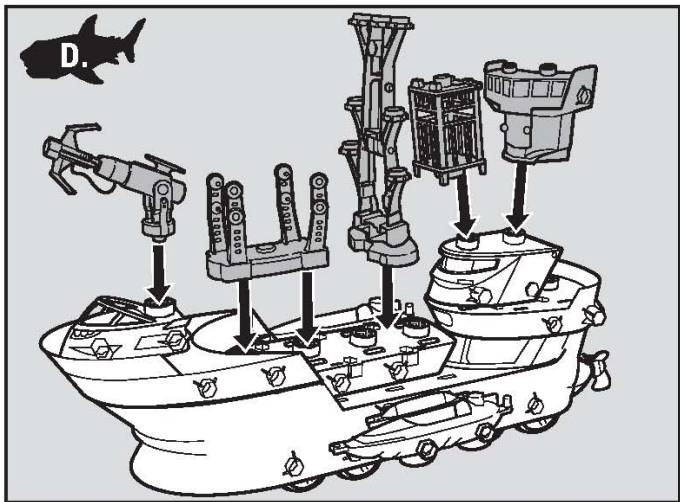

As soon as you get him, you can rescue your diver and release the shark back into the water. You'll need all your equipment, all your wits, and a great team! **GOOD LUCK!**

Your Shark Ship™ set parts are good to use in water. The chassis are colored blue to let you know they are water-friendly. Only the blue chassis are good for water, so do not use chassis from other Mega Rig® products unless they are blue.

PART OF THE MEGA RIG® BUILDING SYSTEM

A GREAT WATER & LAND TOY

READY FOR ACTION

MATCHBOX.COM™

4+

K9947-0920

MATCH+CONNECT SYSTEM™

Pieces combine and recombine!
Create 40 different combos!!

CONTENTS

ASSEMBLY

For the best floating performance, to adjust power pack position.

Load Projectile To Make Missile Really Fire

Press to launch projectile.

Only use projectile supplied with this toy. Do not fire at people or animals or at point blank range.

Use The Crane To Pick Up
Your Treasure!

Matchbox® Men Fit Inside Many Places...

CANYOU BUILD THESE?

COMBINES WITH ANY MEGA RIG® SET!

Each sold separately, subject to availability.
Colors and decorations may vary.