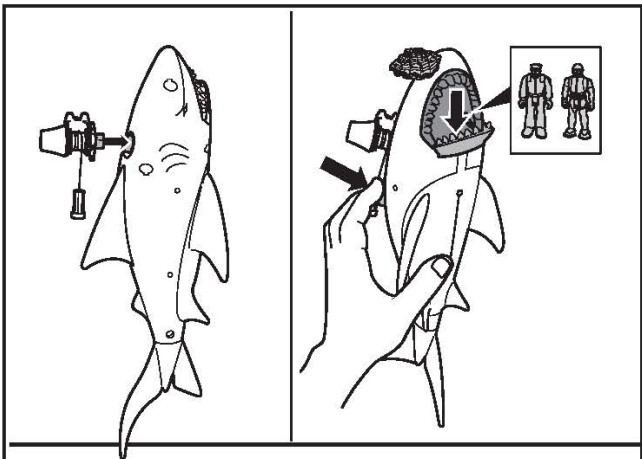

CONTENTS

ASSEMBLY

For the best floating performance, to adjust power pack position.

Load Projectile To Make Missile Really Fire

Press to launch projectile.

Only use projectile supplied with this toy. Do not fire at people or animals or at point blank range.

Use The Crane To Pick Up
Your Treasure!

Matchbox® Men Fit Inside Many Places...

CANYOU BUILD THESE?

COMBINES WITH ANY MEGA RIG® SET!

Each sold separately, subject to availability.
Colors and decorations may vary.