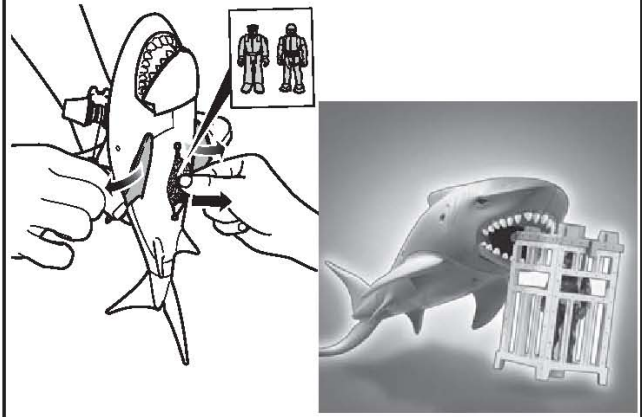

As soon as you get him, you can rescue your diver and release the shark back into the water. You'll need all your equipment, all your wits, and a great team! **GOOD LUCK!**

Your Shark Ship™ set parts are good to use in water. The chassis are colored blue to let you know they are water-friendly. Only the blue chassis are good for water, so do not use chassis from other Mega Rig® products unless they are blue.

CONTENTS

ASSEMBLY

For the best floating performance, to adjust power pack position.

Load Projectile To Make Missile Really Fire

Press to launch projectile.

Only use projectile supplied with this toy. Do not fire at people or animals or at point blank range.

Use The Crane To Pick Up
Your Treasure!

Matchbox® Men Fit Inside Many Places...

CANYOU BUILD THESE?

COMBINES WITH ANY MEGA RIG® SET!

Each sold separately, subject to availability.
Colors and decorations may vary.