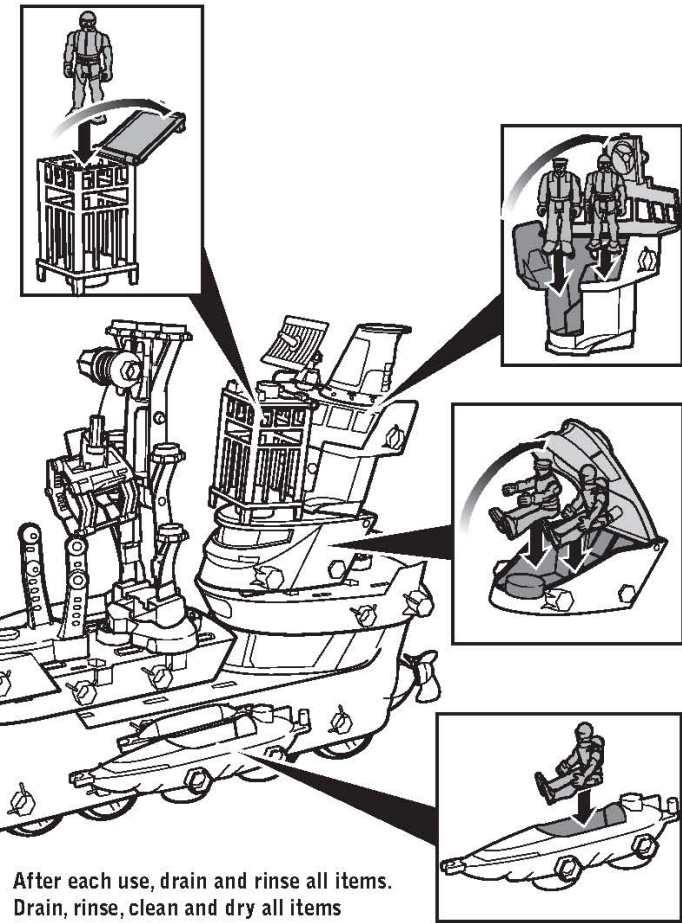

As soon as you get him, you can rescue your diver and release the shark back into the water. You'll need all your equipment, all your wits, and a great team! **GOOD LUCK!**

Your Shark Ship™ set parts are good to use in water. The chassis are colored blue to let you know they are water-friendly. Only the blue chassis are good for water, so do not use chassis from other Mega Rig® products unless they are blue.

PART OF THE MEGA RIG® BUILDING SYSTEM

A GREAT WATER & LAND TOY

READY FOR ACTION

MATCHBOX.COM™

4+

K9947-0920

MATCH+CONNECT SYSTEM™

Pieces combine and recombine!
Create 40 different combos!!

CONTENTS

ASSEMBLY

For the best floating performance, to adjust power pack position.

Load Projectile To Make Missile Really Fire

Press to launch projectile.

Only use projectile supplied with this toy. Do not fire at people or animals or at point blank range.

Use The Crane To Pick Up
Your Treasure!

Matchbox® Men Fit Inside Many Places...

CANYOU BUILD THESE?

COMBINES WITH ANY MEGA RIG® SET!

Each sold separately, subject to availability.
Colors and decorations may vary.