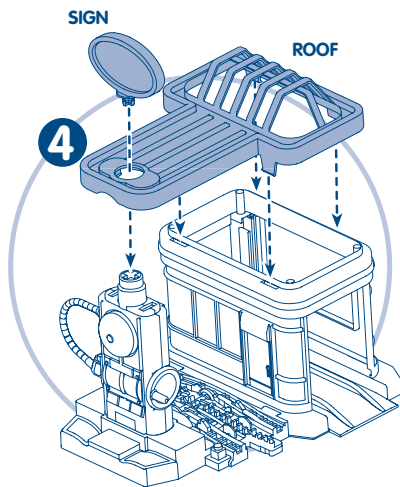

Fisher-Price®

L5892

www.fisher-price.com

GeoTrax
Rail & Road System

Parts

- A. Gas Station Building
- B. Gas Station Base
- C. Base Extension
- D. Roof
- E. Pump
- F. Sign

Part not shown: 1 Figure

Assembly

1

GAS STATION BUILDING

GAS STATION BASE

2

"Snap" the gas station base onto the base extension.

BASE EXTENSION

Assembly

- “Snap” the pump into the base extension.

- “Snap” the roof onto the top of the gas station building and pump.
- “Snap” the sign into the top of the pump.

Assembly is now complete.

So Many Ways to Play!

- Turn the crank. The sign rotates, the pump dial spins and the bell rings.