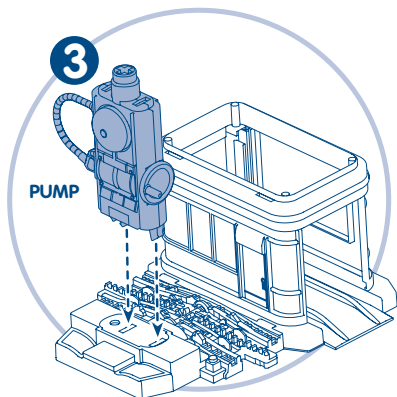

Fisher-Price®

L5892

www.fisher-price.com

GeoTrax
Rail & Road System

Parts

- A. Gas Station Building
- B. Gas Station Base
- C. Base Extension
- D. Roof
- E. Pump
- F. Sign

Part not shown: 1 Figure

Assembly

1

GAS STATION BUILDING

GAS STATION BASE

2

"Snap" the gas station base onto the base extension.

BASE EXTENSION

Assembly

- “Snap” the pump into the base extension.

- “Snap” the roof onto the top of the gas station building and pump.
- “Snap” the sign into the top of the pump.

Assembly is now complete.

So Many Ways to Play!

- Turn the crank. The sign rotates, the pump dial spins and the bell rings.