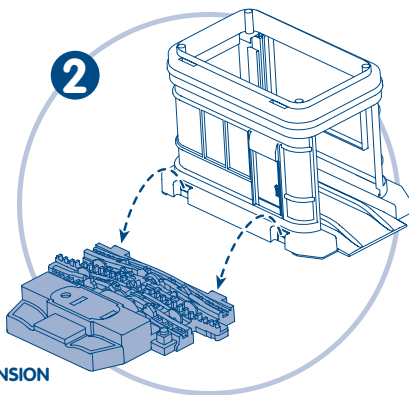

Fisher-Price®

L5892

www.fisher-price.com

GeoTrax
Rail & Road System

Parts

- A. Gas Station Building
- B. Gas Station Base
- C. Base Extension
- D. Roof
- E. Pump
- F. Sign

Part not shown: 1 Figure

Assembly

1

GAS STATION BUILDING

GAS STATION BASE

2

"Snap" the gas station base onto the base extension.

BASE EXTENSION

Assembly

- “Snap” the pump into the base extension.

- “Snap” the roof onto the top of the gas station building and pump.
- “Snap” the sign into the top of the pump.

Assembly is now complete.

So Many Ways to Play!

- Turn the crank. The sign rotates, the pump dial spins and the bell rings.