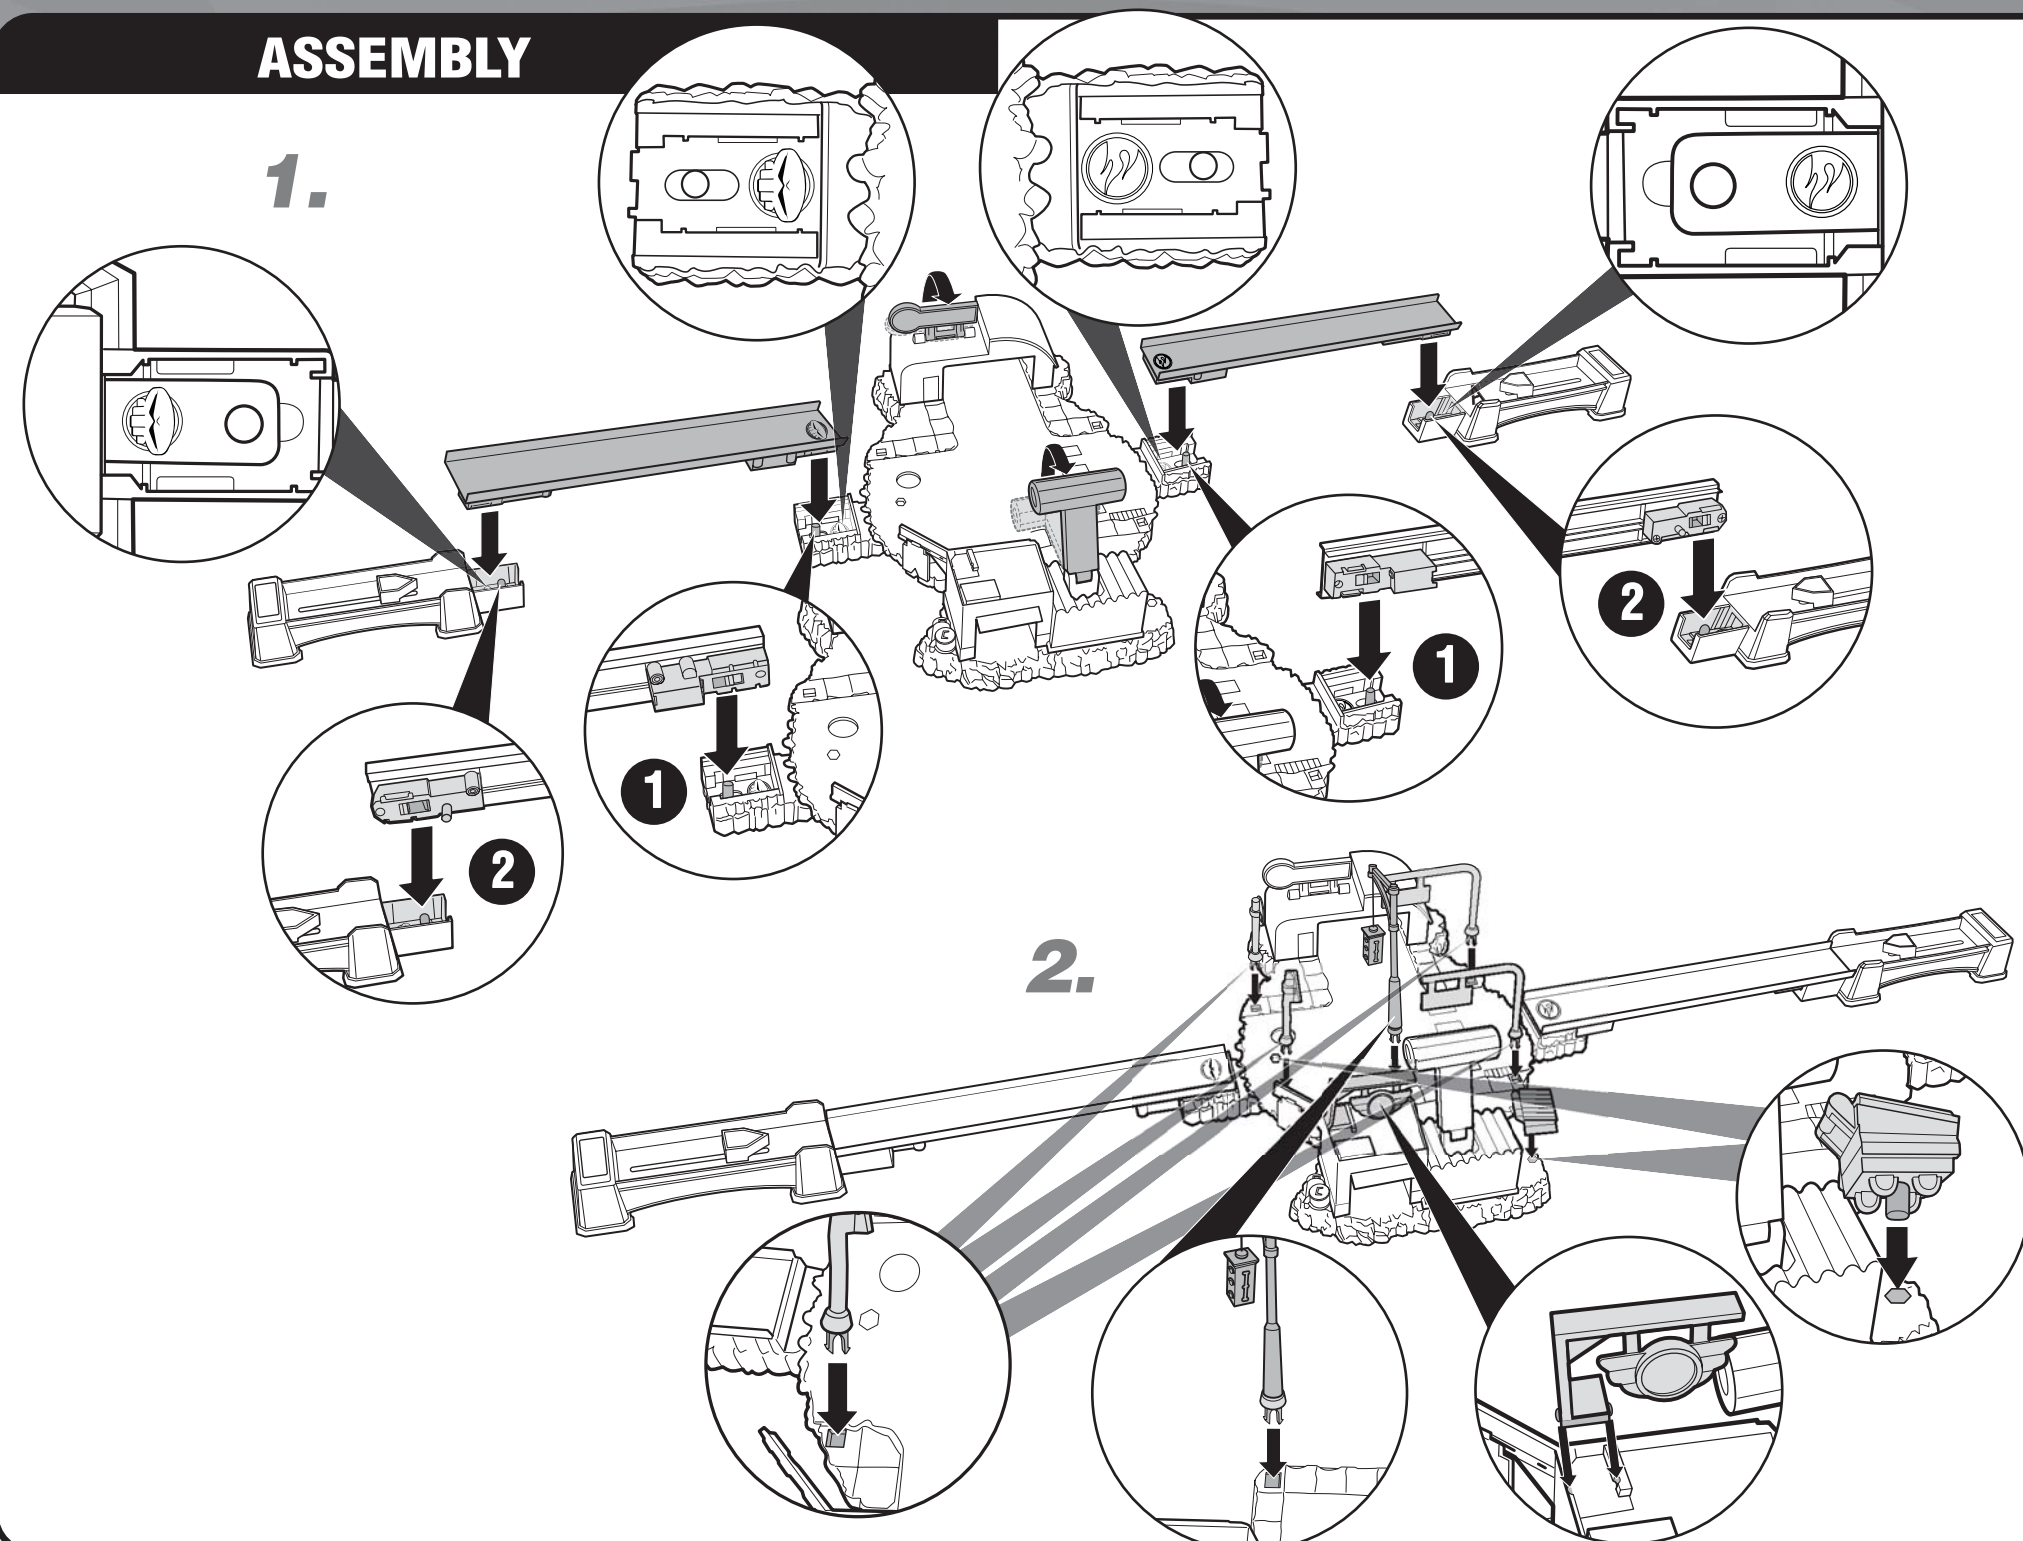

INSTRUCTION SHEET SPECIFICATIONS	
Toy No.:	L8975
Part No.:	0920
Trim Size:	22"W x 8.5"H
Folded Size:	5.5" W x 8.5" H
Type of Fold:	accordion
# colors:	1C + 1C
Colors:	Black
Paper Stock:	White Offset
Paper Weight:	80 lb.
EDM No.:	

OPTION B 2 PLAYERS

Adjust the track to create different crashes. Load cars into both launchers then, press the launcher buttons to launch cars.

INSTRUCTIONS

Please keep these instructions for future reference as they contain important information.

CONTENTS

© 2007 Mattel, Inc. All Rights Reserved.

ASSEMBLY

TO PLAY

OPTION A

1 PLAYER

Adjust the track to create different crashes. Load cars into both launchers then, pull down on the launch handle to create your big crash.

NOT FOR USE WITH SOME HOT WHEELS® VEHICLES.