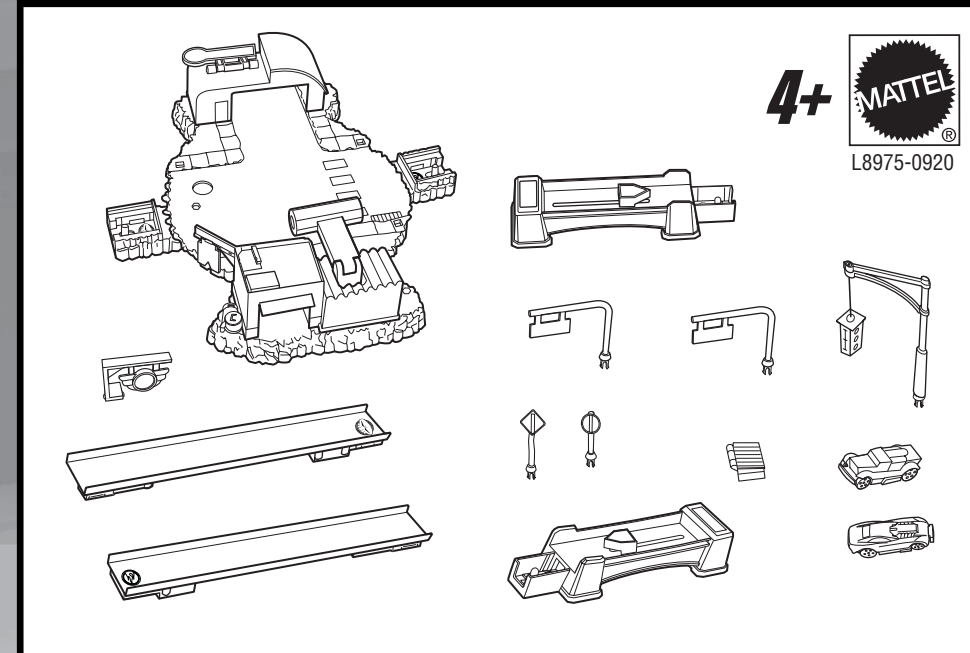

INSTRUCTION SHEET SPECIFICATIONS	
Toy No.:	L8975
Part No.:	0920
Trim Size:	22"W x 8.5"H
Folded Size:	5.5" W x 8.5" H
Type of Fold:	accordion
# colors:	1C + 1C
Colors:	Black
Paper Stock:	White Offset
Paper Weight:	80 lb.
EDM No.:	

OPTION B 2 PLAYERS

Adjust the track to create different crashes. Load cars into both launchers then, press the launcher buttons to launch cars.

INSTRUCTIONS

Please keep these instructions for future reference as they contain important information.

CONTENTS

© 2007 Mattel, Inc. All Rights Reserved.

ASSEMBLY

TO PLAY

OPTION A

1 PLAYER

Adjust the track to create different crashes. Load cars into both launchers then, pull down on the launch handle to create your big crash.

NOT FOR USE WITH SOME HOT WHEELS® VEHICLES.