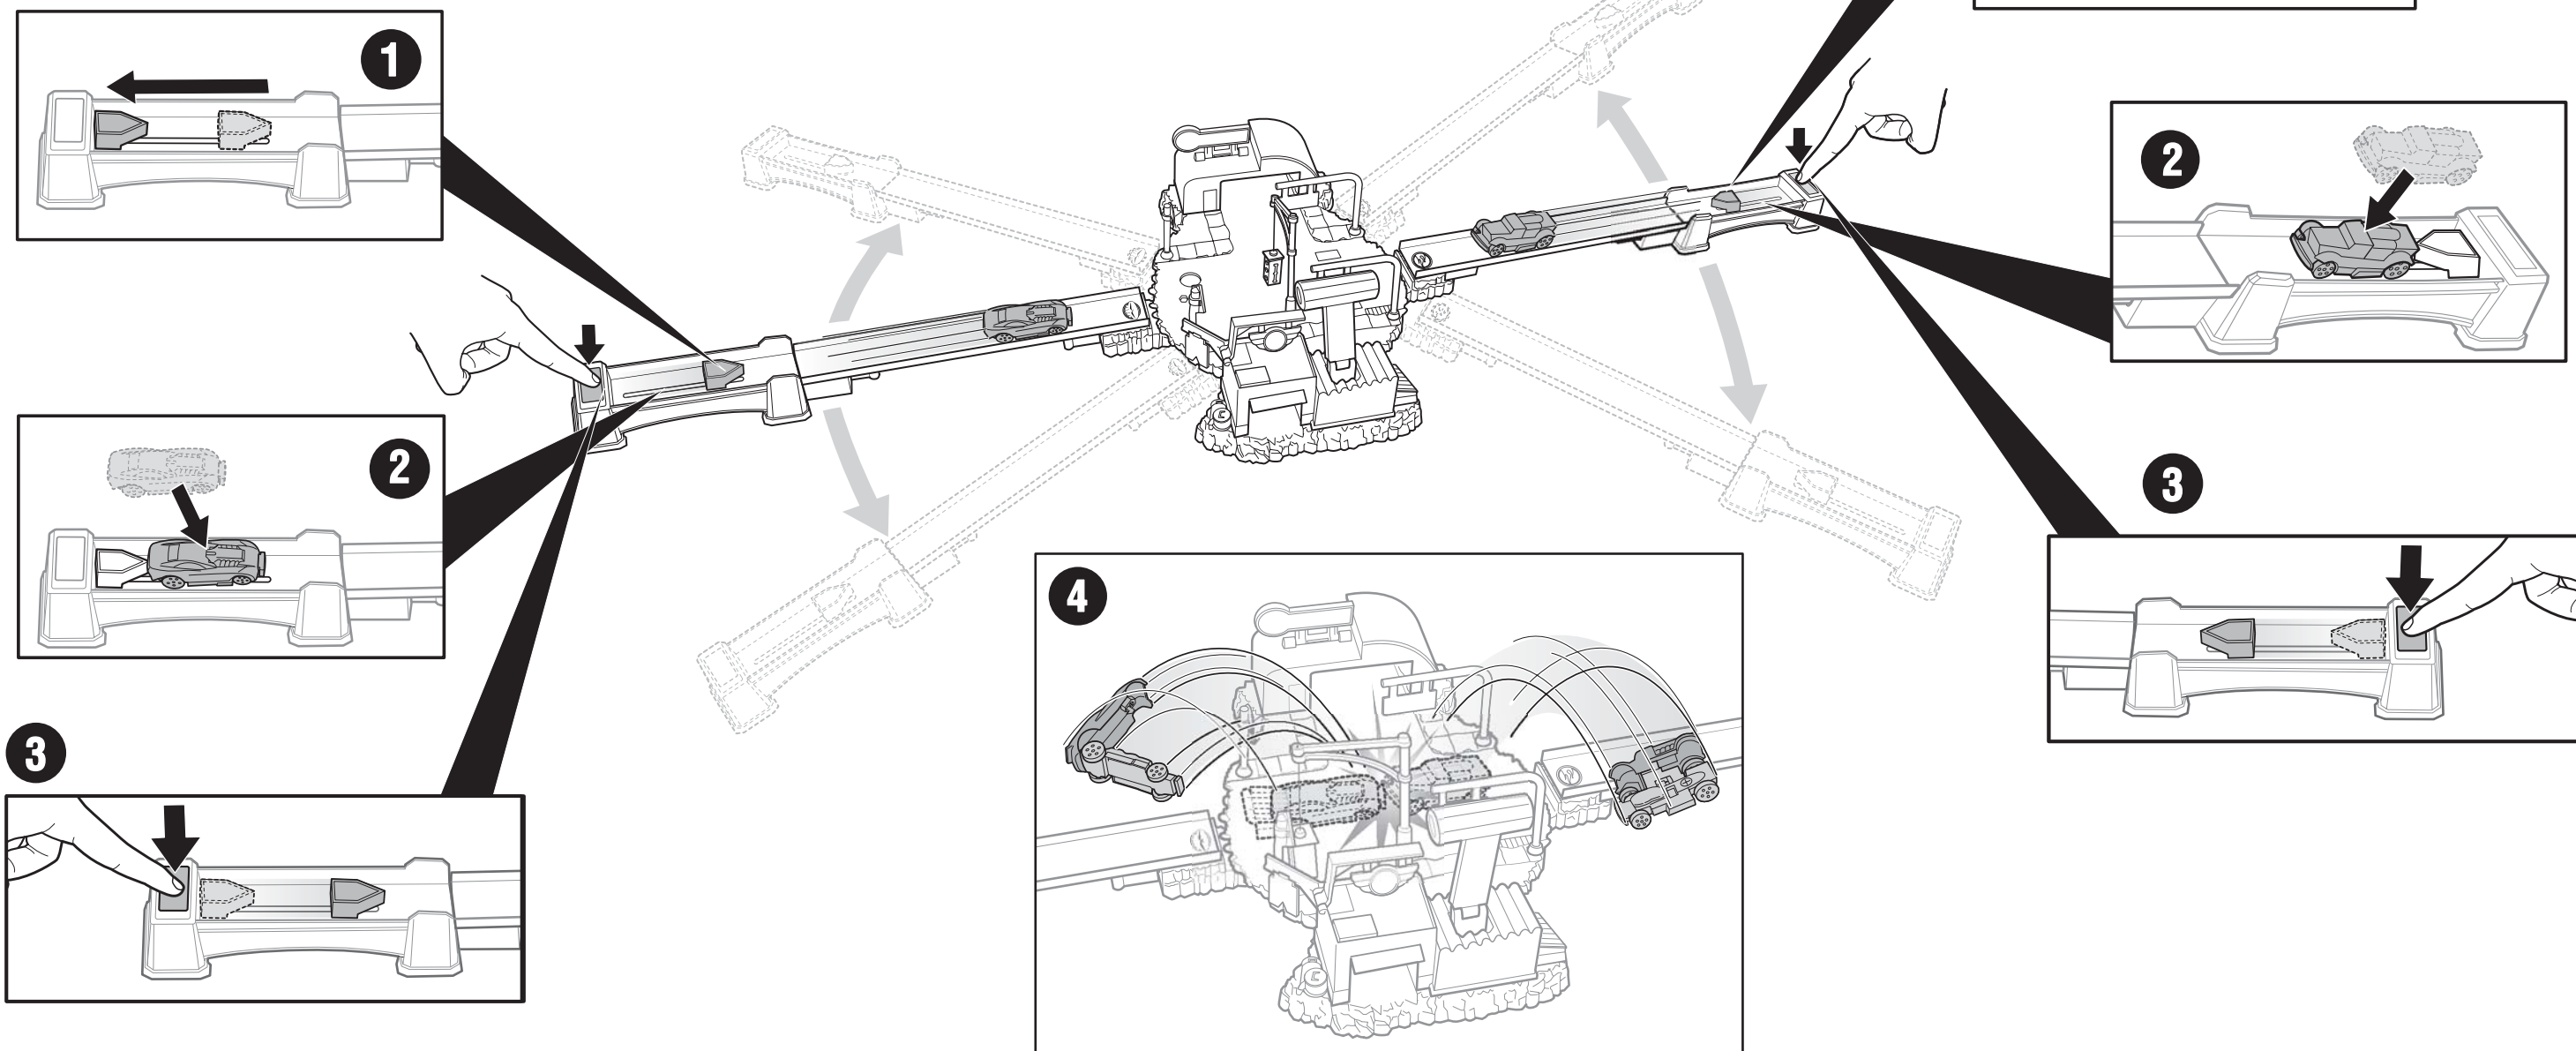

OPTION B 2 PLAYERS

Adjust the track to create different crashes. Load cars into both launchers then, press the launcher buttons to launch cars.