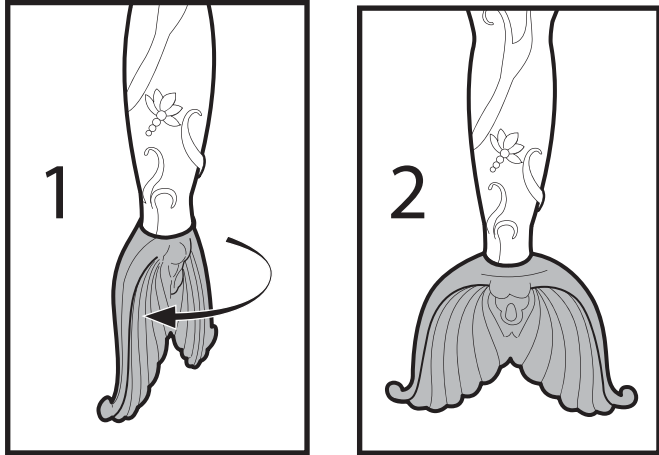

Getting Ready!

Water toys sometimes get messy. Protect play surfaces before use. Do not use on surfaces that can be damaged by water. Drain, rinse, clean, and dry all items thoroughly before storing. **WARNING:** Only to be used in water in which children are within their depth and under adult supervision. Do not leave child unattended while in use.