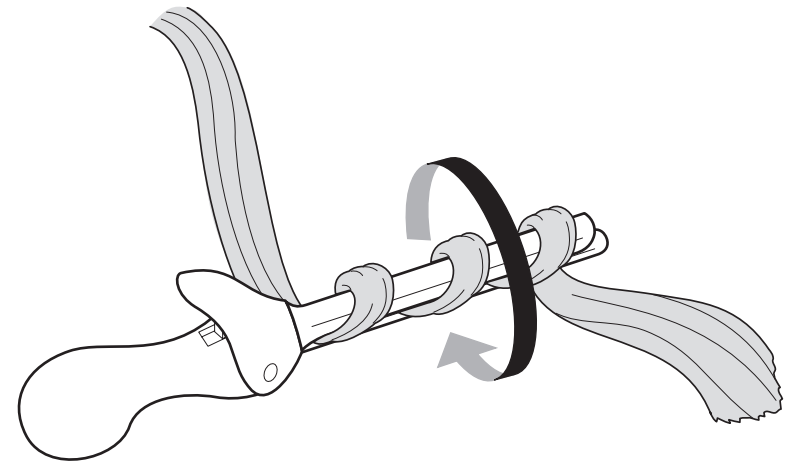

- ② Close crimper for a minimum of 10 seconds. Close tightly, grasping together on the open end. The longer the crimper is held closed on the hair, the better the crimp.

CURL YOUR DOLL'S HAIR

- ① Put small amount of hair into curling iron.

- ② Roll hair around as shown and close the curling iron for a minimum of 20 seconds. The longer, the better the curl.

To restraighten hair, brush until straight. Crimp or curling does not stay. The hair will straighten on it's own. Do not use any hair gel.