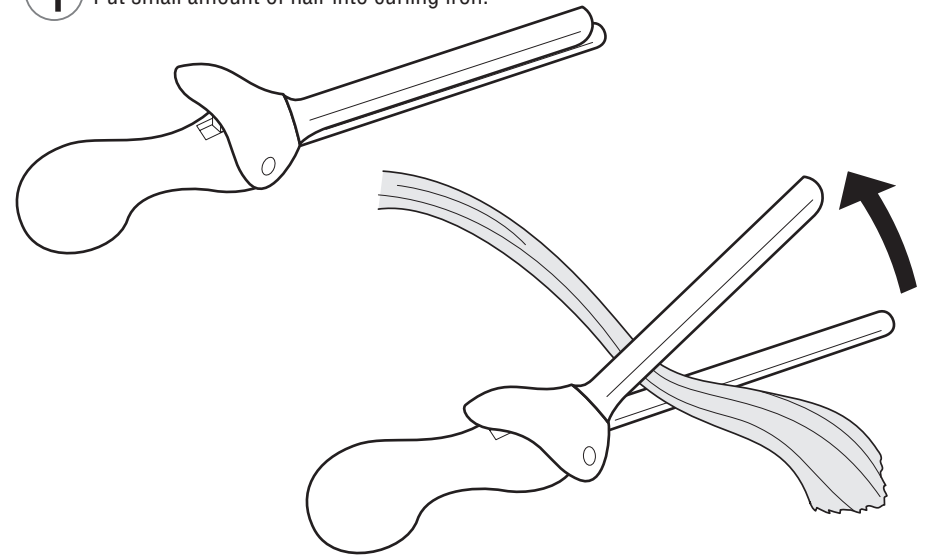

Keep these instructions for future reference as they contain important information.

© 2008 Mattel, Inc., El Segundo, CA 90245 U.S.A. All Rights Reserved.

CRIMP YOUR DOLL'S HAIR

- ① Put small amount of hair into crimper.

- ② Close crimper for a minimum of 10 seconds. Close tightly, grasping together on the open end. The longer the crimper is held closed on the hair, the better the crimp.

CURL YOUR DOLL'S HAIR

- ① Put small amount of hair into curling iron.

- ② Roll hair around as shown and close the curling iron for a minimum of 20 seconds. The longer, the better the curl.

To restraighten hair, brush until straight. Crimp or curling does not stay. The hair will straighten on it's own. Do not use any hair gel.