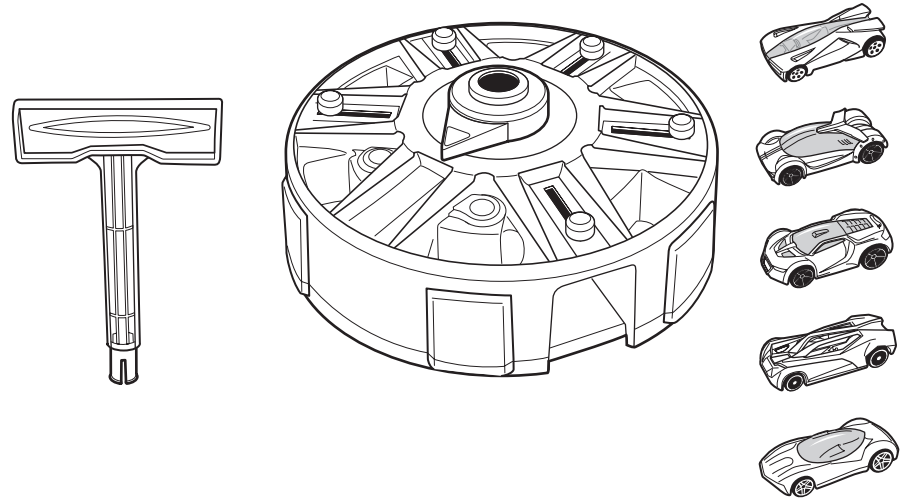

4+ N1060-0920

DYNAMITE BLASTER™ LAUNCHER

INSTRUCTIONS

Please keep these instructions for future reference as they contain important information.

CONTENTS