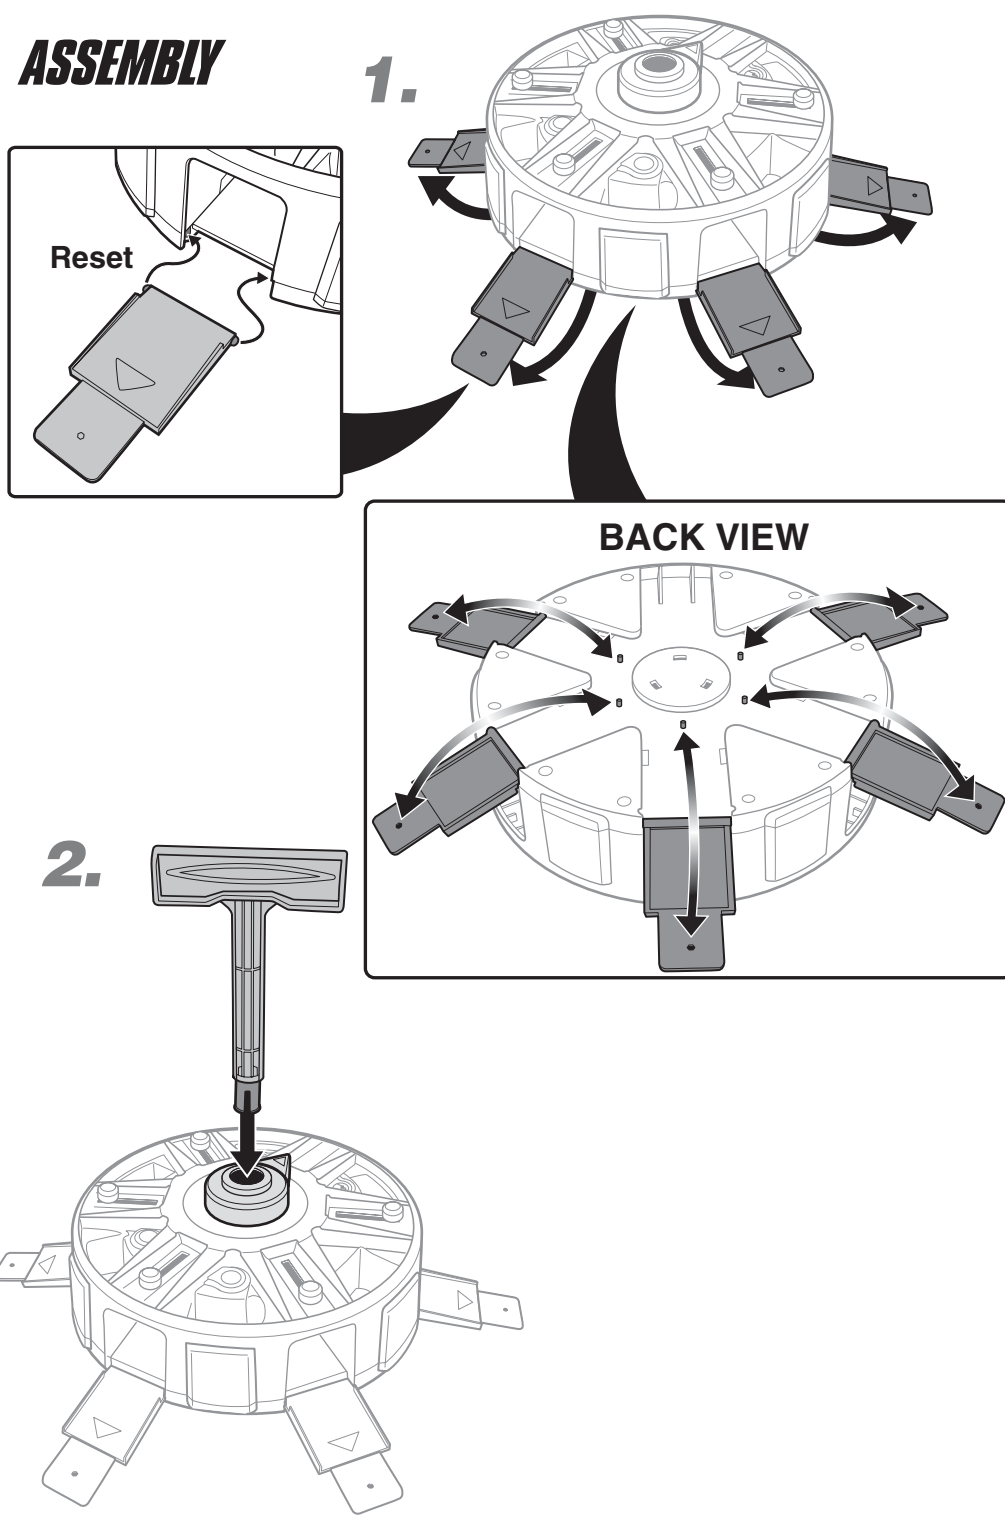

4+ N1060-0920

DYNAMITE BLASTER™ LAUNCHER

INSTRUCTIONS

Please keep these instructions for future reference as they contain important information.

CONTENTS

© 2008 Mattel, Inc. All Rights Reserved.

ASSEMBLY

TO PLAY

INSTRUCTION SHEET SPECIFICATIONS	
Toy No.:	N1060
Part No.:	0920
Trim Size:	22"W x 8.5"H
Folded Size:	5.5"W x 8.5"H
Type of Fold:	accordion
# colors:	1C + 1C
Colors:	Black
Paper Stock:	White Offset
Paper Weight:	70 lb.
EDM No.:	

MORE WAYS TO PLAY

3. Move the directional arrow to the car you want to launch. Push the handle all the way down to launch that car. The directional arrow will automatically advance to the next garage after you push down on the handle.

CONNECTS TO HOT WHEELS® TRACK!