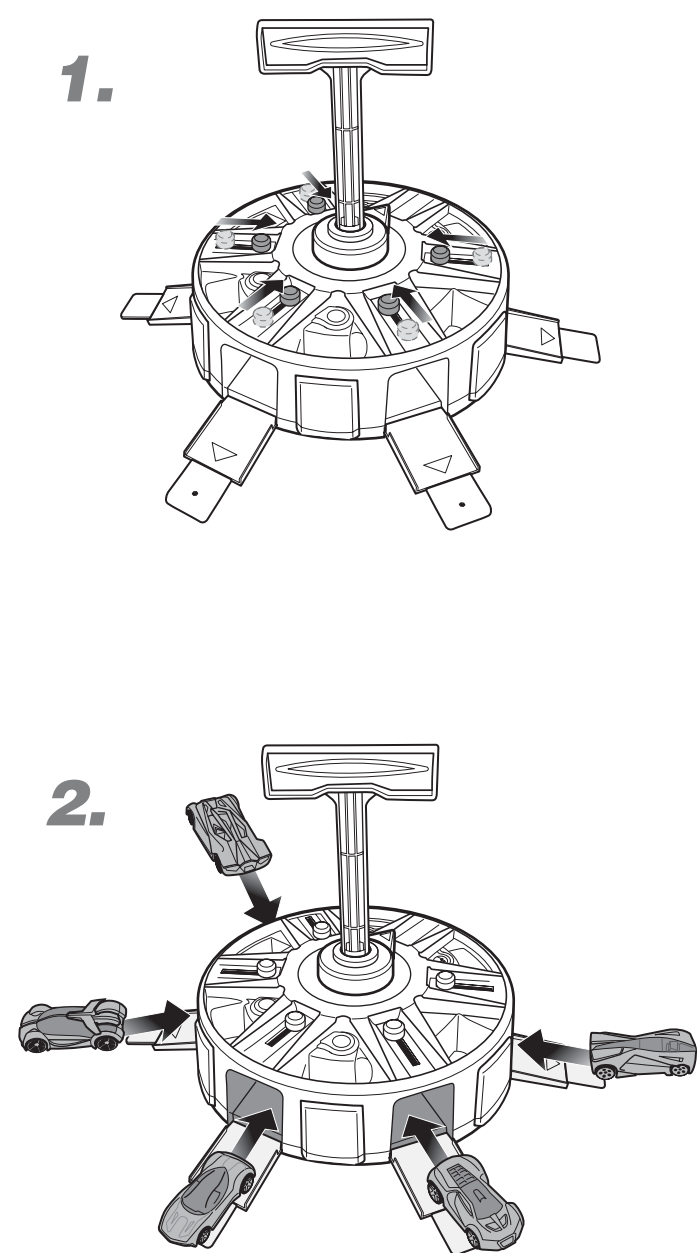

MORE WAYS TO PLAY