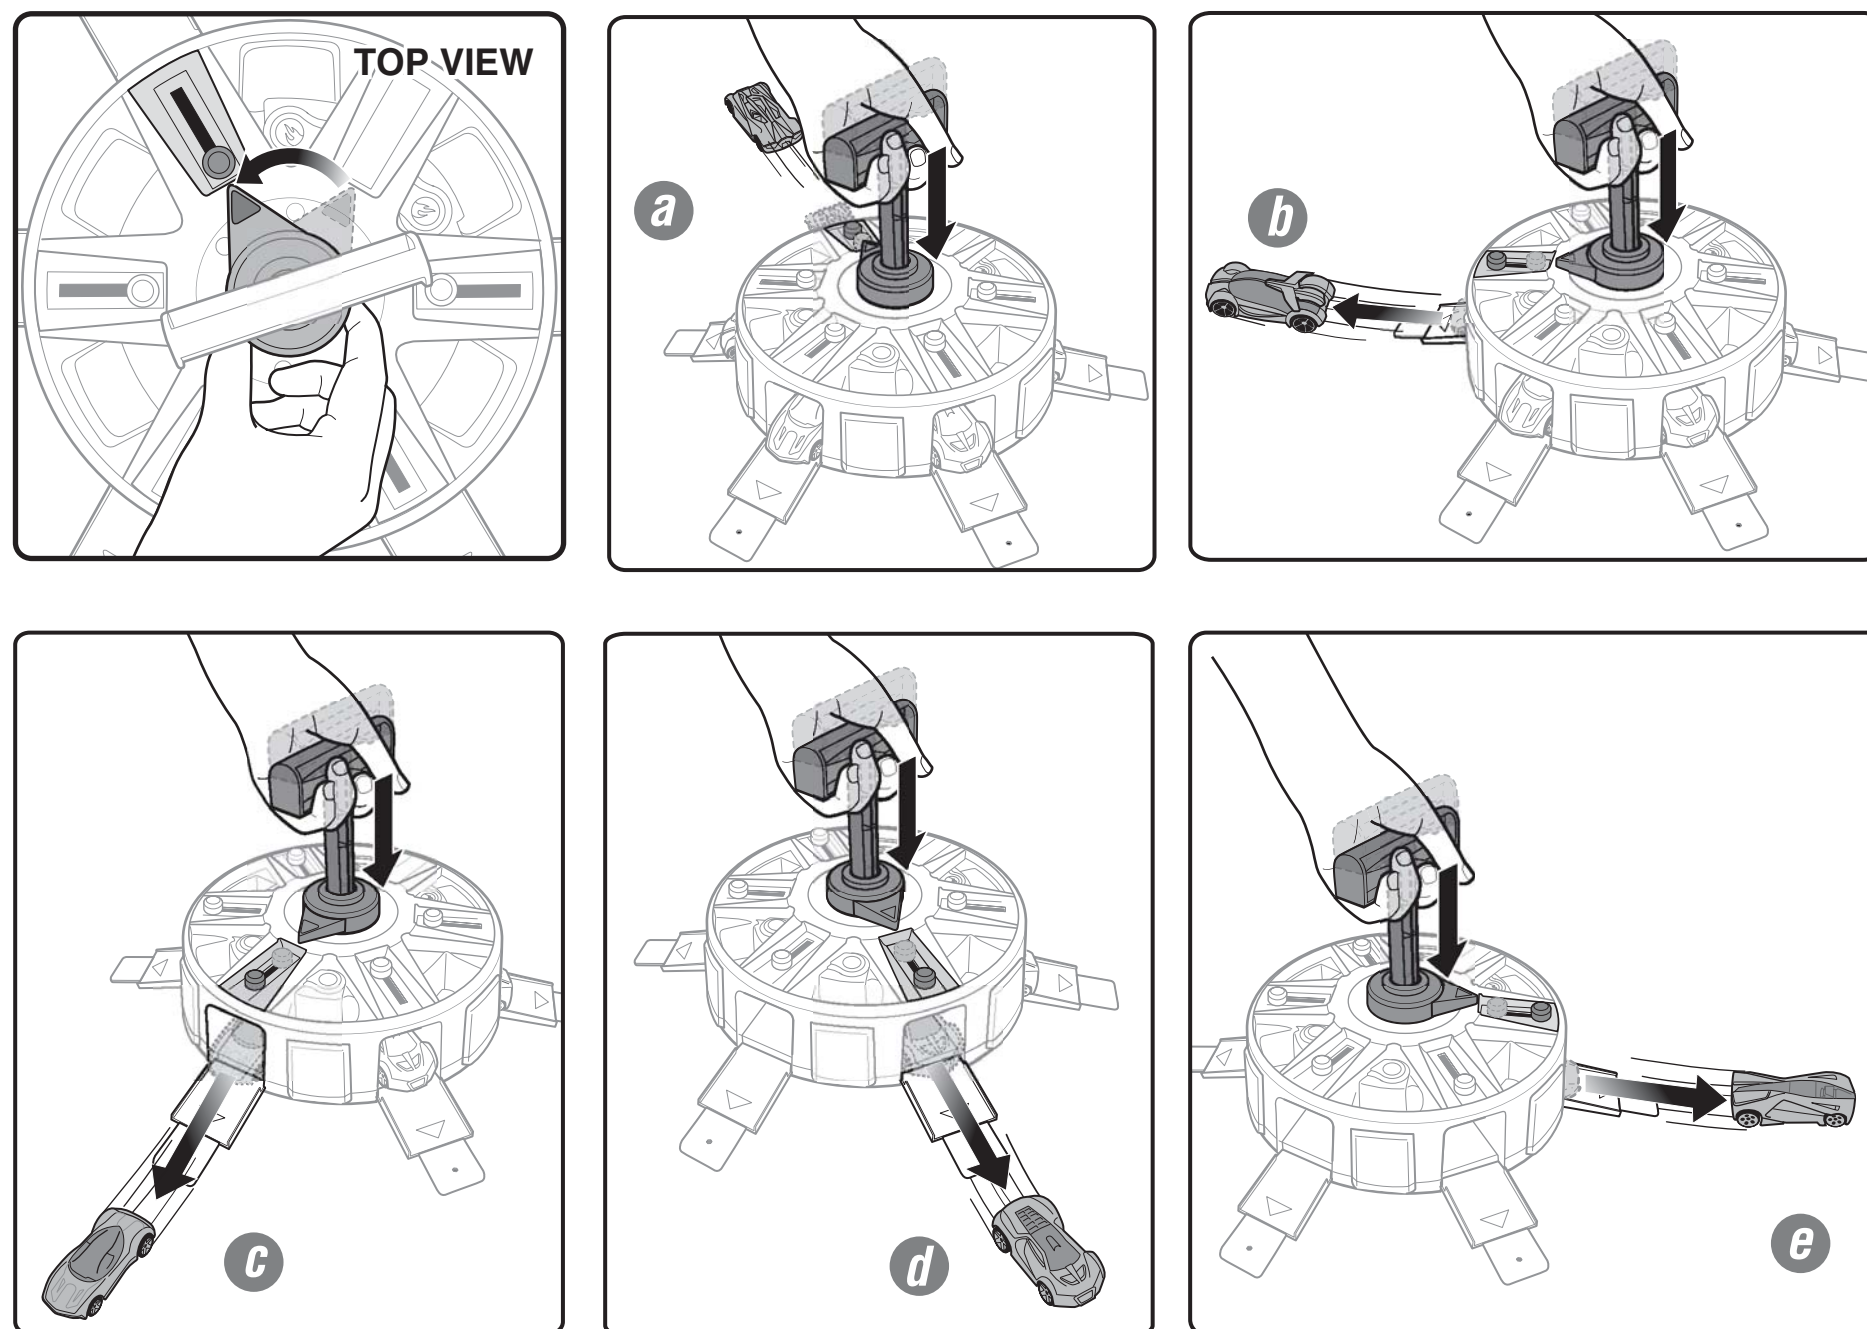

3. Move the directional arrow to the car you want to launch. Push the handle all the way down to launch that car. The directional arrow will automatically advance to the next garage after you push down on the handle.