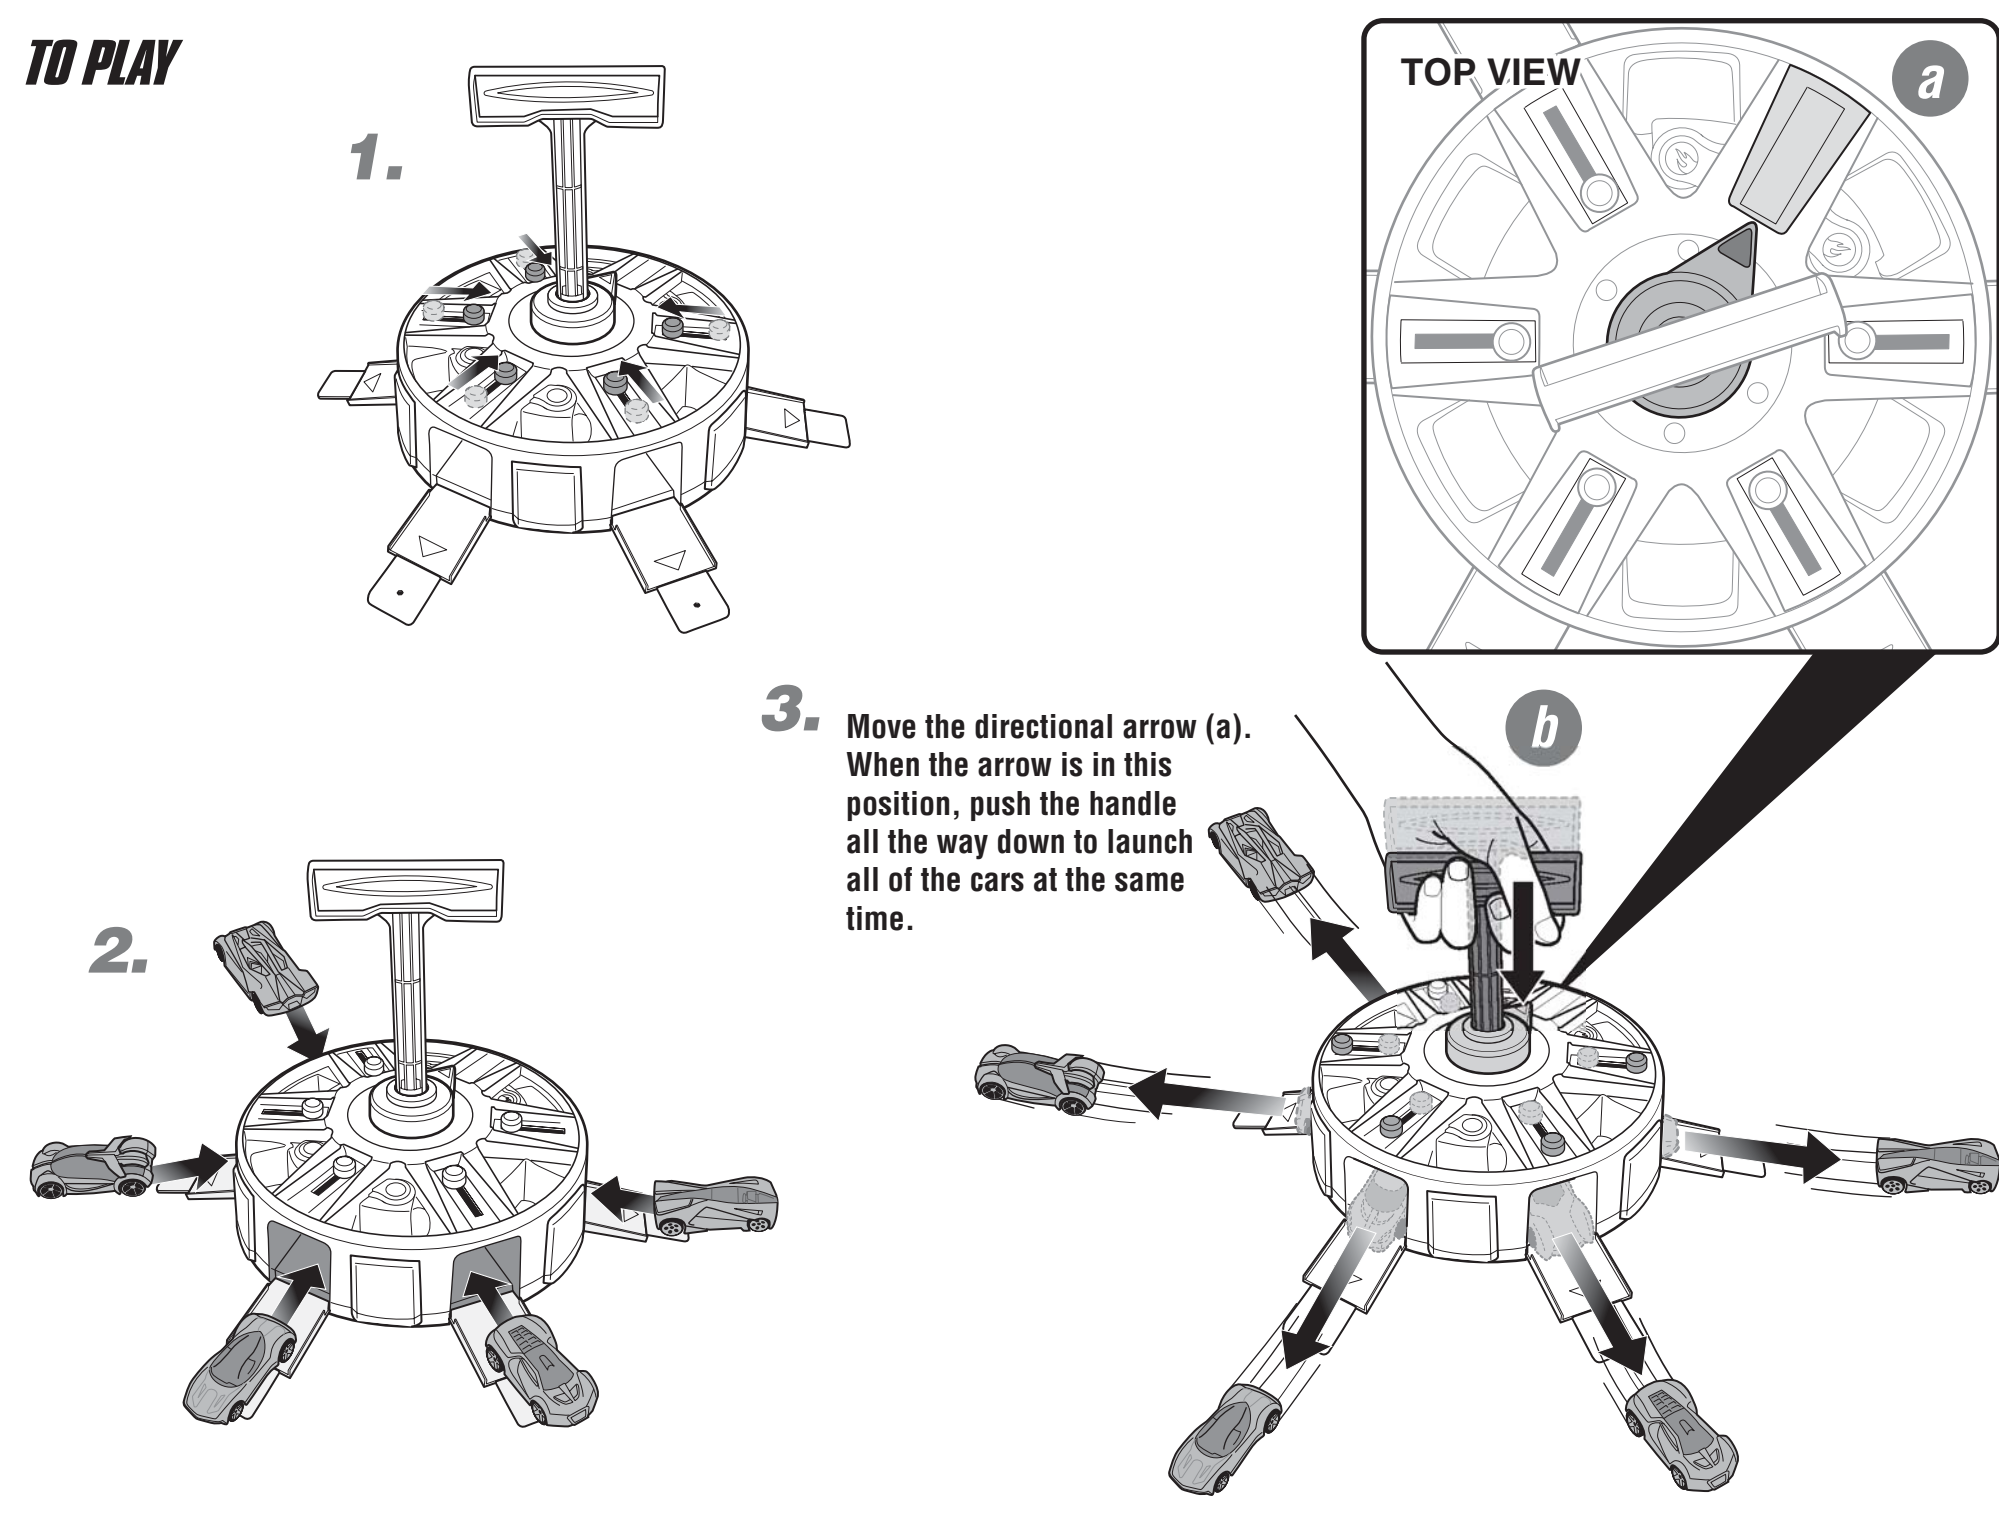

4+ N1060-0920

DYNAMITE BLASTER™ LAUNCHER

INSTRUCTIONS

Please keep these instructions for future reference as they contain important information.

CONTENTS

© 2008 Mattel, Inc. All Rights Reserved.

ASSEMBLY

TO PLAY

INSTRUCTION SHEET SPECIFICATIONS	
Toy No.:	N1060
Part No.:	0920
Trim Size:	22"W x 8.5"H
Folded Size:	5.5"W x 8.5"H
Type of Fold:	accordion
# colors:	1C + 1C
Colors:	Black
Paper Stock:	White Offset
Paper Weight:	70 lb.
EDM No.:	

MORE WAYS TO PLAY

3. Move the directional arrow to the car you want to launch. Push the handle all the way down to launch that car. The directional arrow will automatically advance to the next garage after you push down on the handle.

CONNECTS TO HOT WHEELS® TRACK!