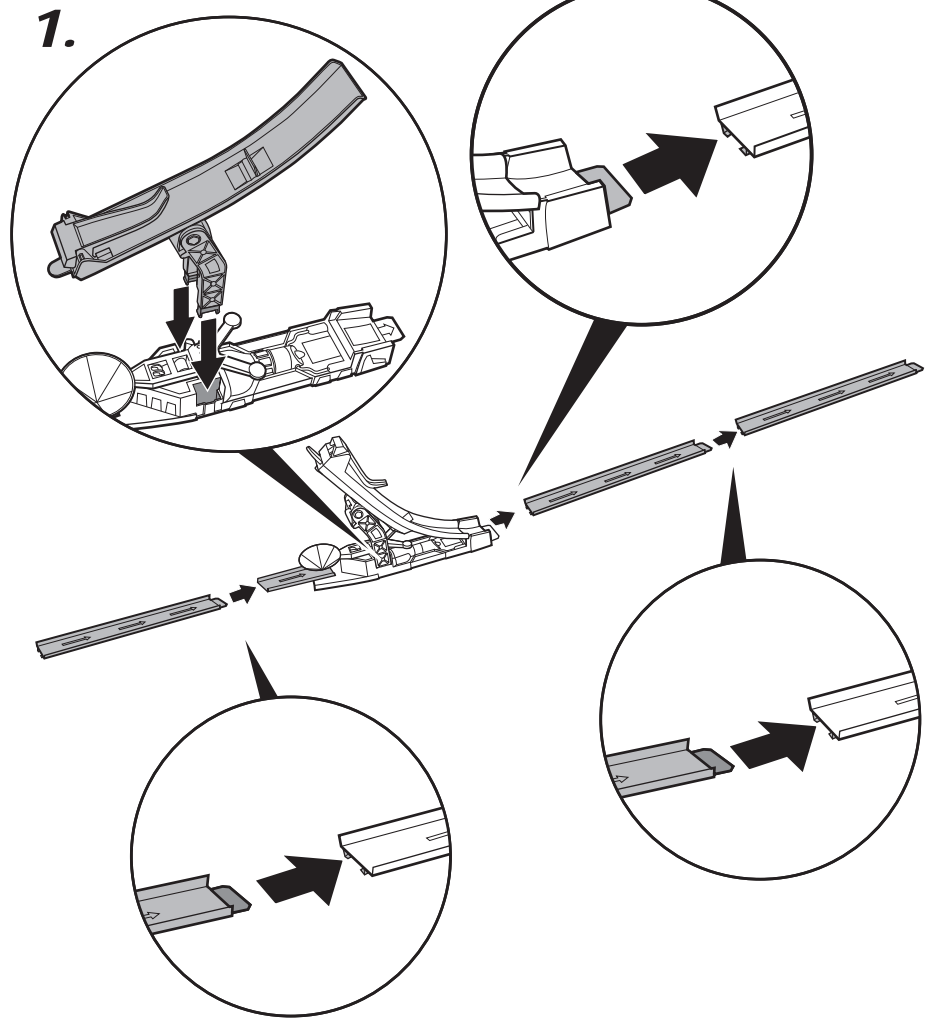

## ASSEMBLY

1.

## TO PLAY

Note: All launch buttons are green.  
All reset buttons are red.

1.

RED BUTTON

2.

GREEN BUTTON

Connects with other Trick Tracks sets.

**TO PLAY**

2.

3.

GREEN BUTTON

Connects with other Trick Tracks sets.

**ASSEMBLY**

1.

**REPLACE RUBBER BAND**

ADULT SUPERVISION REQUIRED.