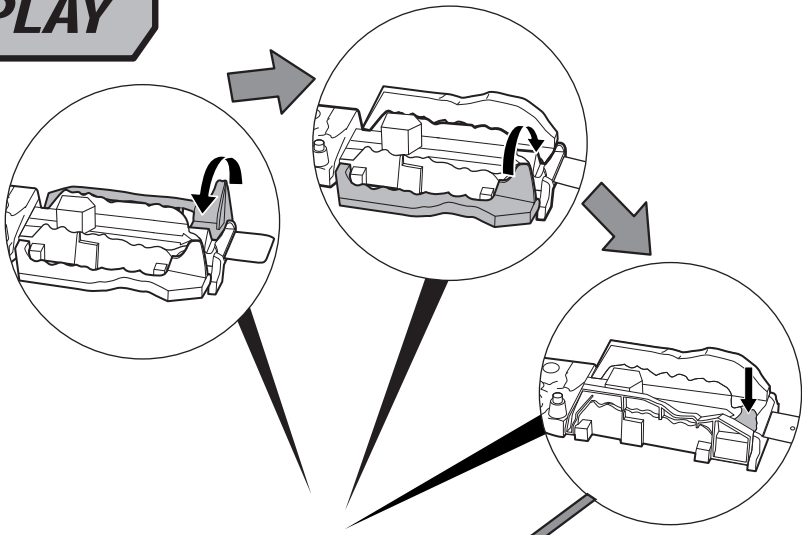

## ASSEMBLY

1.

## TO PLAY

Note: All launch buttons are green.  
All reset buttons are red.

1.

RED BUTTON

2.

GREEN BUTTON

Connects with other Trick Tracks sets.

**TO PLAY**

2.

3.

GREEN BUTTON

Connects with other Trick Tracks sets.

**ASSEMBLY**

1.

**REPLACE RUBBER BAND**

ADULT SUPERVISION REQUIRED.