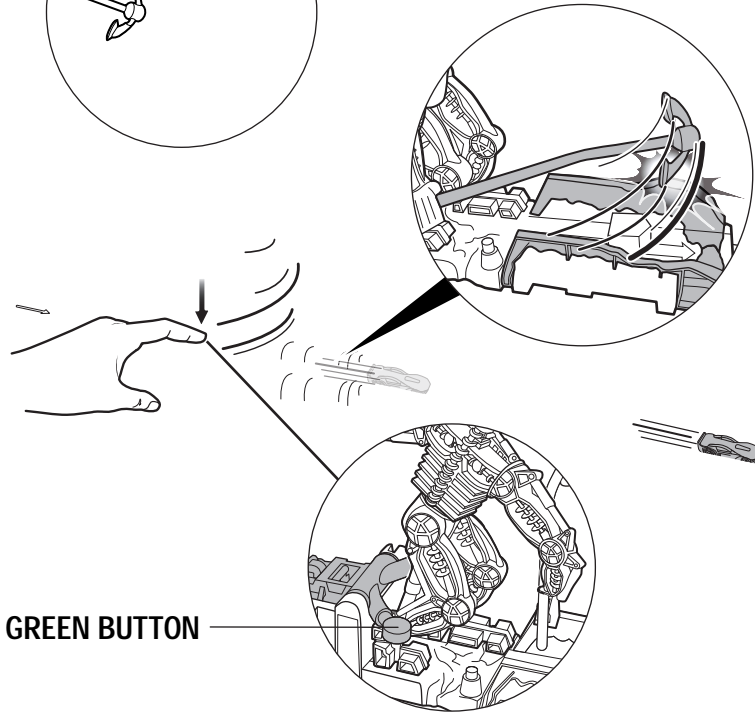

## ASSEMBLY

1.

## TO PLAY

Note: All launch buttons are green.  
All reset buttons are red.

1.

RED BUTTON

2.

GREEN BUTTON

Connects with other Trick Tracks sets.

**TO PLAY**

2.

3.

GREEN BUTTON

Connects with other Trick Tracks sets.

**ASSEMBLY**

1.

**REPLACE RUBBER BAND**

ADULT SUPERVISION REQUIRED.