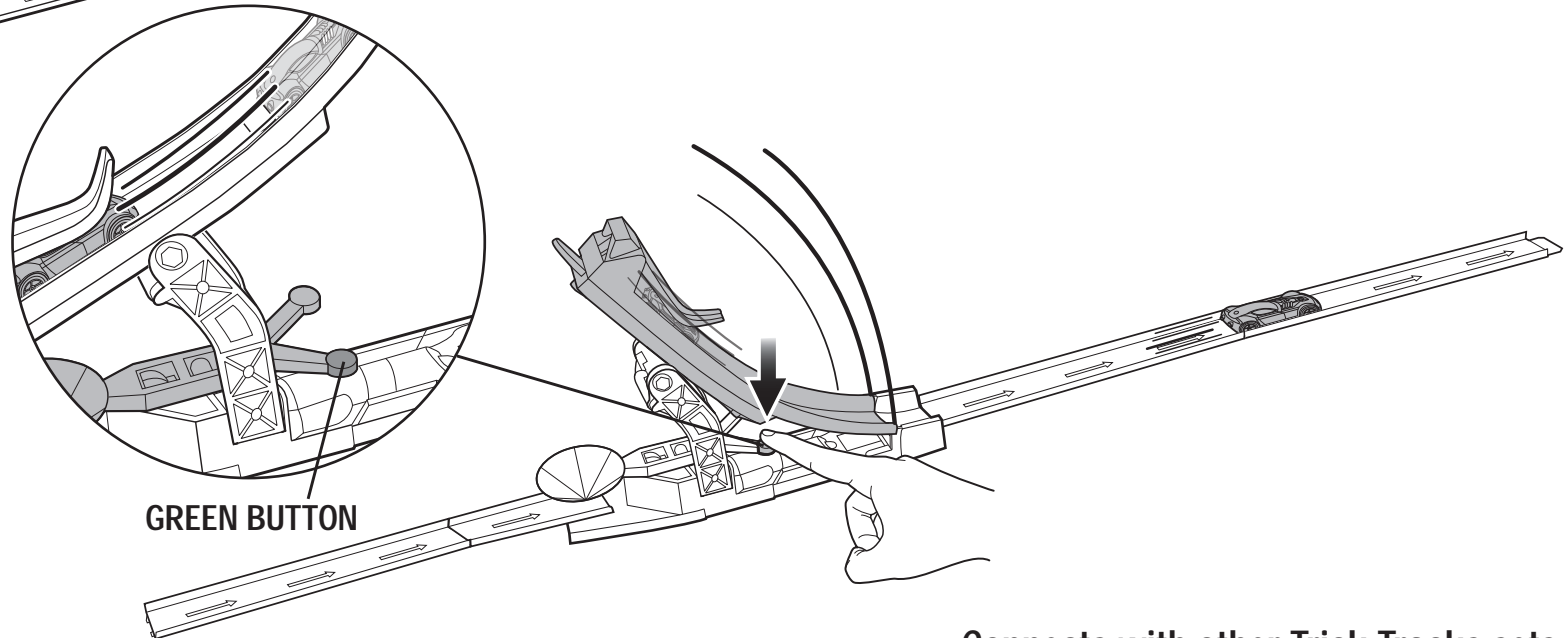

## ASSEMBLY

1.

## TO PLAY

Note: All launch buttons are green.  
All reset buttons are red.

1.

RED BUTTON

2.

GREEN BUTTON

Connects with other Trick Tracks sets.

**TO PLAY**

2.

3.

GREEN BUTTON

Connects with other Trick Tracks sets.

**ASSEMBLY**

1.

**REPLACE RUBBER BAND**

ADULT SUPERVISION REQUIRED.