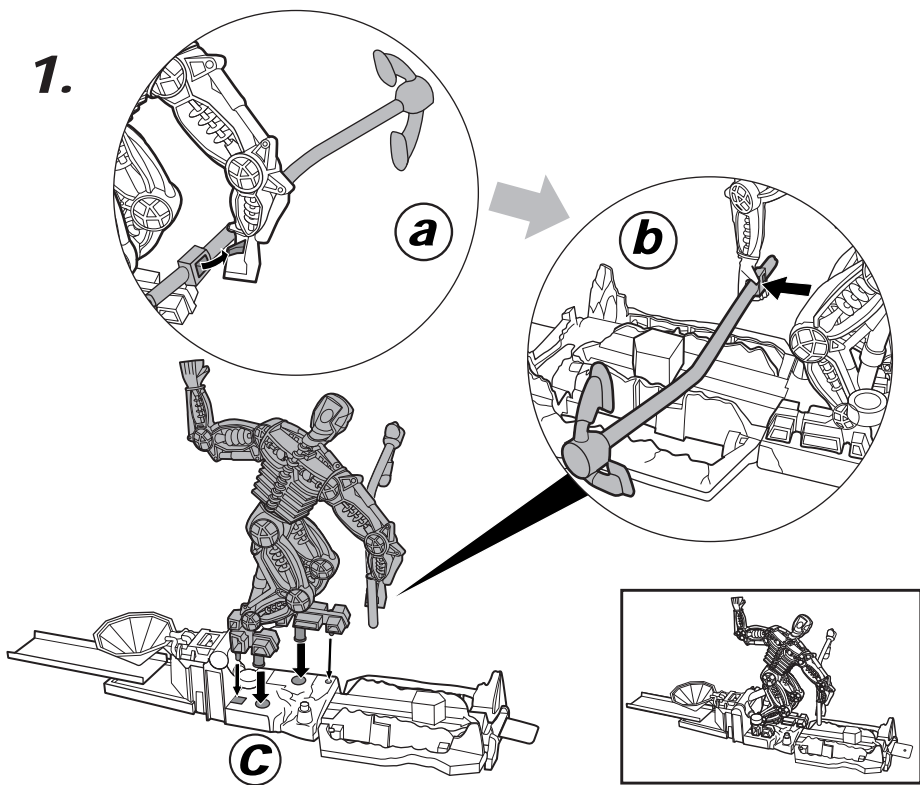

## TO PLAY

Note: All launch buttons are green.  
All reset buttons are red.

1.

RED BUTTON

2.

GREEN BUTTON

Connects with other Trick Tracks sets.

**TO PLAY**

2.

3.

GREEN BUTTON

Connects with other Trick Tracks sets.

**ASSEMBLY**

1.

**REPLACE RUBBER BAND**

ADULT SUPERVISION REQUIRED.

1.

2.

3.

**TO PLAY**

Note: All green buttons are launch buttons.

1.