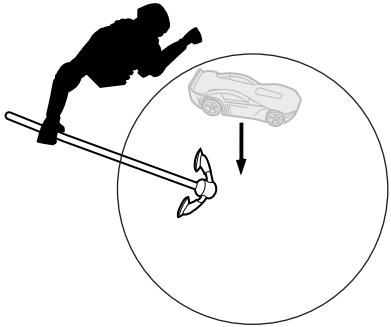

## TO PLAY

Note: All launch buttons are green.  
All reset buttons are red.

1.

RED BUTTON

2.

GREEN BUTTON

Connects with other Trick Tracks sets.

**TO PLAY**

2.

3.

GREEN BUTTON

Connects with other Trick Tracks sets.

**ASSEMBLY**

1.

**REPLACE RUBBER BAND**

ADULT SUPERVISION REQUIRED.