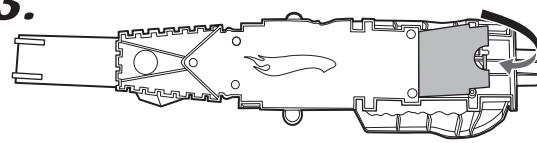

TO PLAY

2.

3.

GREEN BUTTON

Connects with other Trick Tracks sets.

ASSEMBLY

1.

REPLACE RUBBER BAND

ADULT SUPERVISION REQUIRED.

1.

2.

3.

TO PLAY

Note: All green buttons are launch buttons.

1.