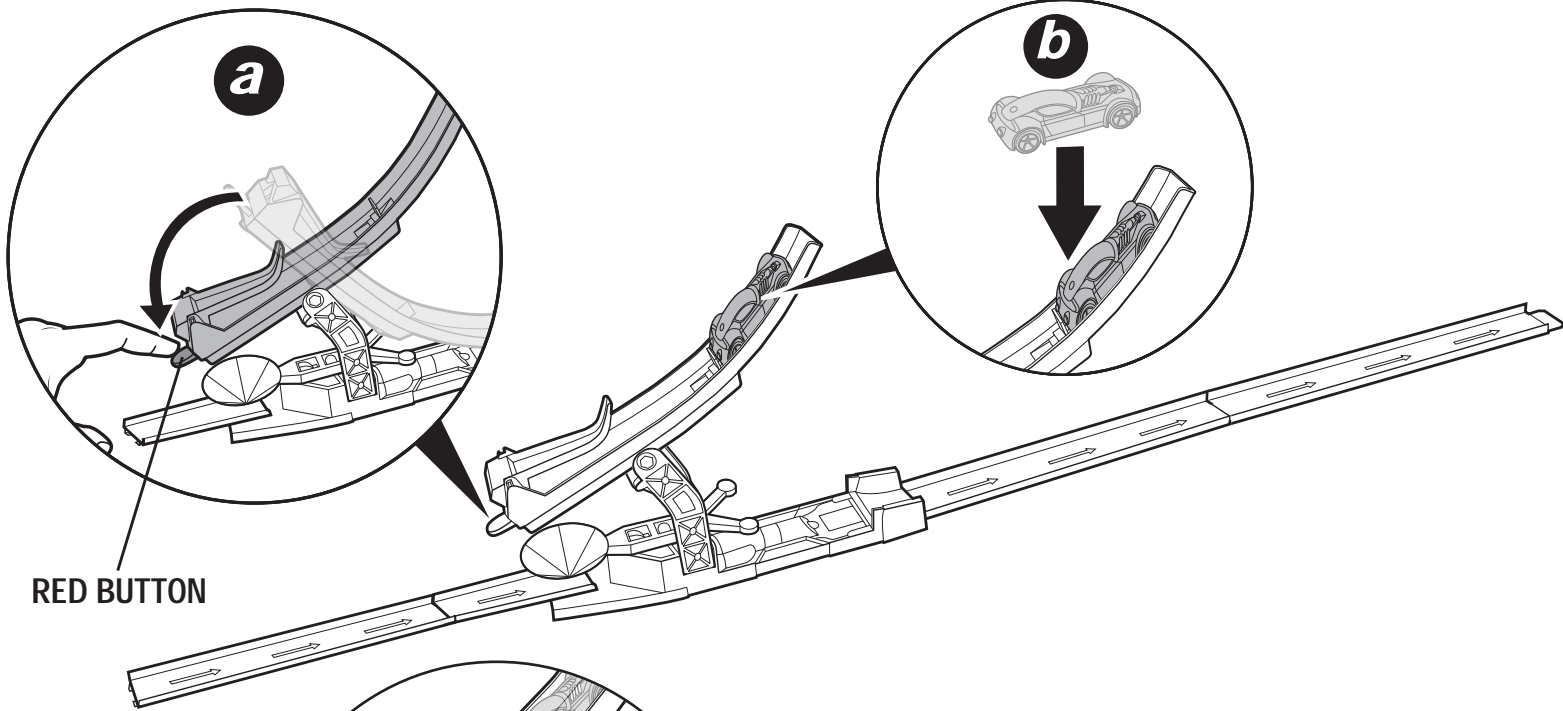

## ASSEMBLY

1.

## TO PLAY

Note: All launch buttons are green.  
All reset buttons are red.

1.

RED BUTTON

2.

GREEN BUTTON

Connects with other Trick Tracks sets.

**TO PLAY**

2.

3.

GREEN BUTTON

Connects with other Trick Tracks sets.

**ASSEMBLY**

1.

**REPLACE RUBBER BAND**

ADULT SUPERVISION REQUIRED.