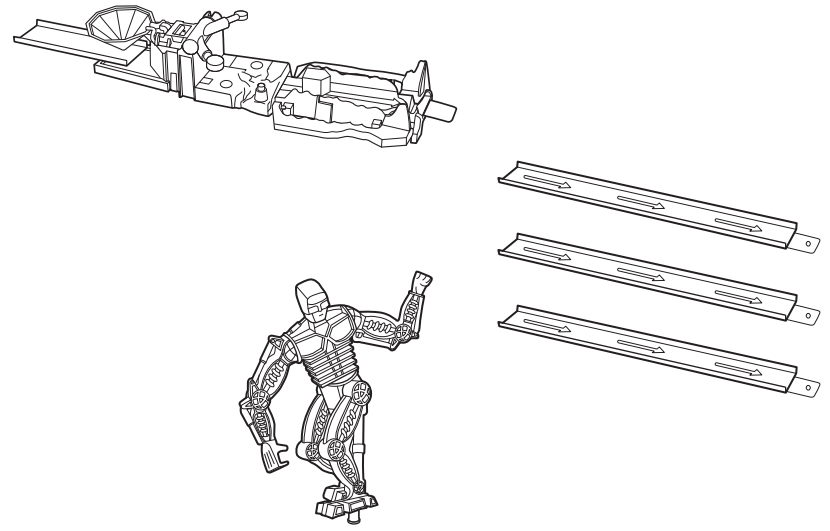

## ASSEMBLY

1.

## TO PLAY

Note: All launch buttons are green.  
All reset buttons are red.

1.

RED BUTTON

2.

GREEN BUTTON

Connects with other Trick Tracks sets.

**TO PLAY**

2.

3.

GREEN BUTTON

Connects with other Trick Tracks sets.

**ASSEMBLY**

1.

**REPLACE RUBBER BAND**

ADULT SUPERVISION REQUIRED.

1.

2.

3.

**TO PLAY**

Note: All green buttons are launch buttons.

1.