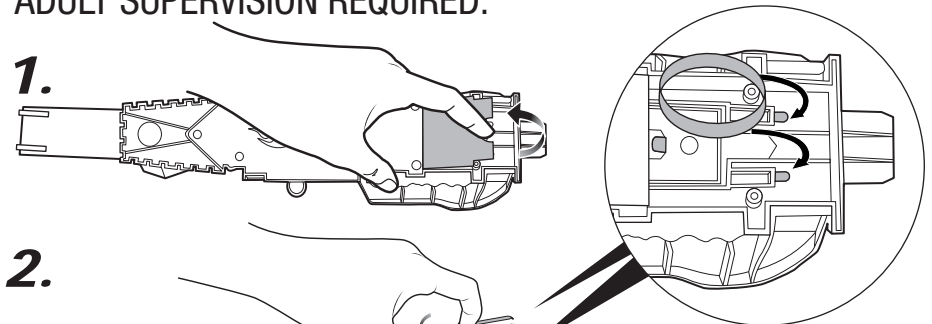

REPLACE RUBBER BAND

ADULT SUPERVISION REQUIRED.

1.