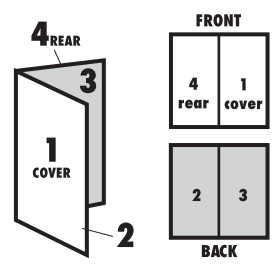

2 PANEL Folding Dummy