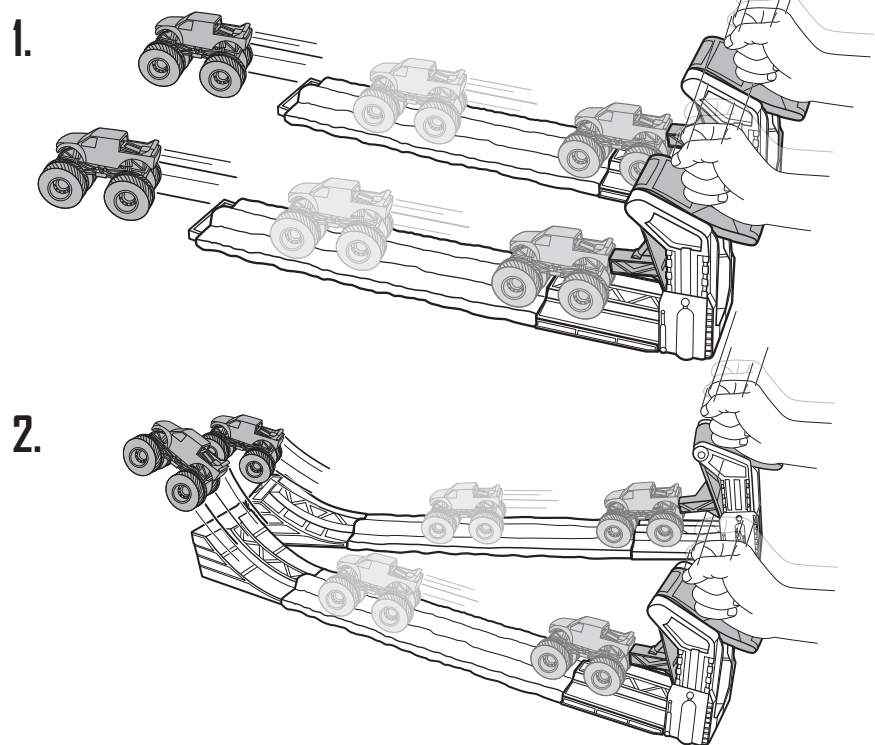

2 PANEL Folding Dummy

MANY WAYS TO PLAY

SIDE BY SIDE