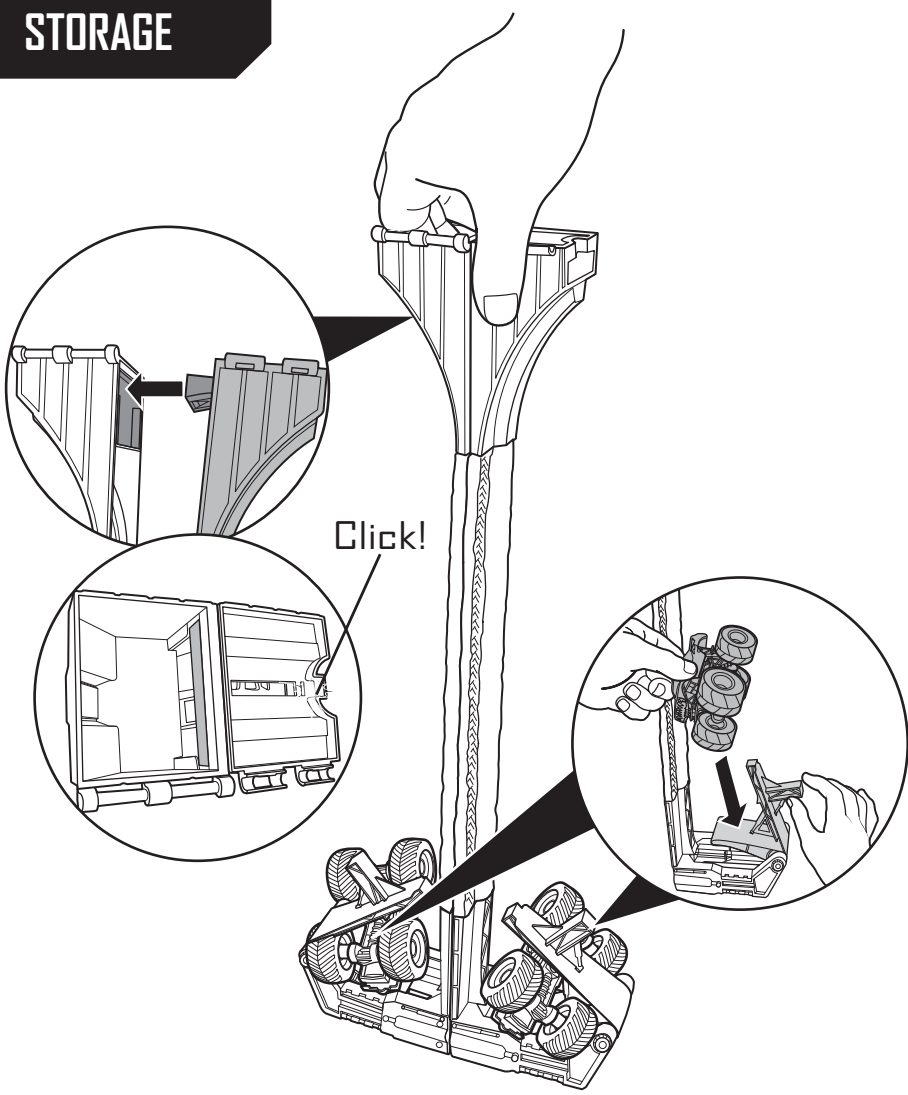

STORAGE

© 2013 Feld Motor Sports, Inc.
Monster Jam®, United States Hot Rod Association®, USHRA®, Afterburner®, Backwards Bob®, Blacksmith®, Blue Thunder®, Bulldozer®, Captain's Curse®, Dragon's Breath™, El Toro Loco®, Grave Digger®, Grave Digger The Legend™, Grinder™, Crusader™, Maximum Destruction®, Mohawk Warrior®, Monster Mutt®, Northern Nightmare™ and Son-lva Digger™ are trademarks used under license by FMS. All rights reserved.

DOUBLE DESTRUCTION™

INSTRUCTIONS

Please keep these instructions for future reference as they contain important information.

CONTENTS

ASSEMBLY

Assemble and disassemble as required.

INSTRUCTION SHEET SPECIFICATIONS

Toy: HOT WHEELS DOUBLE DESTRUCTION
Toy No.: Y5621
Part No.: 0920
Trim Size: 11"W x 8.5" H
Folded Size: 5.5" W x 8.5" H
Type of Fold: Single
colors: One
Colors: Black
Paper Stock: White Offset
Paper Weight: 70 lb.
EDM No.:

2 PANEL Folding Dummy

MANY WAYS TO PLAY

SIDE BY SIDE

HEAD TO HEAD

SOLO PLAY