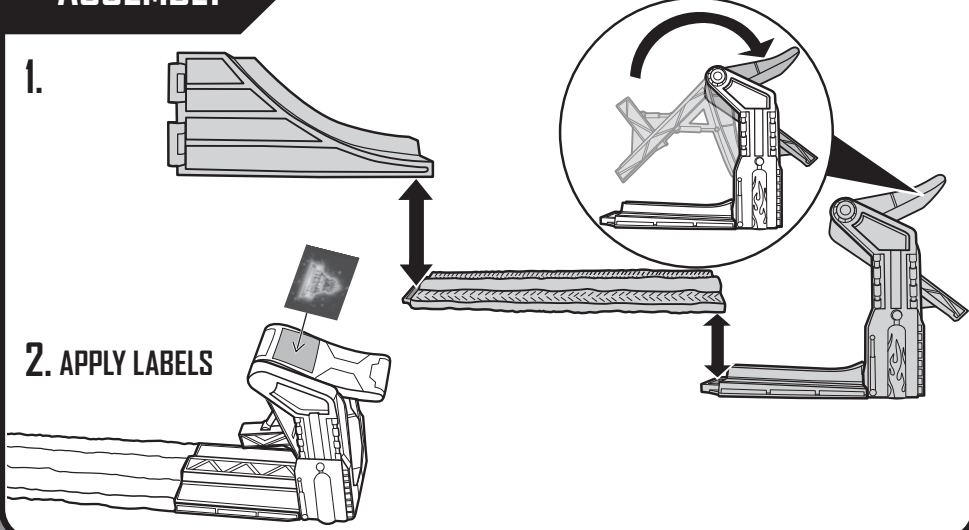

ASSEMBLY

Assemble and disassemble as required.