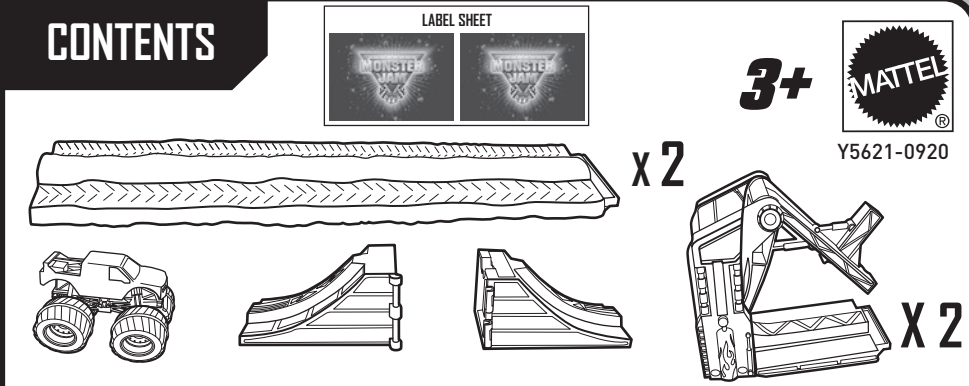

STORAGE

© 2013 Feld Motor Sports, Inc.
Monster Jam®, United States Hot Rod Association®, USHRA®, Afterburner®, Backwards Bob®, Blacksmith®, Blue Thunder®, Bulldozer®, Captain's Curse®, Dragon's Breath™, El Toro Loco®, Grave Digger®, Grave Digger The Legend™, Grinder™, Crusader™, Maximum Destruction®, Mohawk Warrior®, Monster Mutt®, Northern Nightmare™ and Son-lva Digger™ are trademarks used under license by FMS. All rights reserved.

DOUBLE DESTRUCTION™

INSTRUCTIONS

Please keep these instructions for future reference as they contain important information.

CONTENTS

ASSEMBLY

Assemble and disassemble as required.

INSTRUCTION SHEET SPECIFICATIONS

Toy: HOT WHEELS DOUBLE DESTRUCTION
Toy No.: Y5621
Part No.: 0920
Trim Size: 11"W x 8.5" H
Folded Size: 5.5" W x 8.5" H
Type of Fold: Single
colors: One
Colors: Black
Paper Stock: White Offset
Paper Weight: 70 lb.
EDM No.:

2 PANEL Folding Dummy

MANY WAYS TO PLAY

SIDE BY SIDE

HEAD TO HEAD

SOLO PLAY